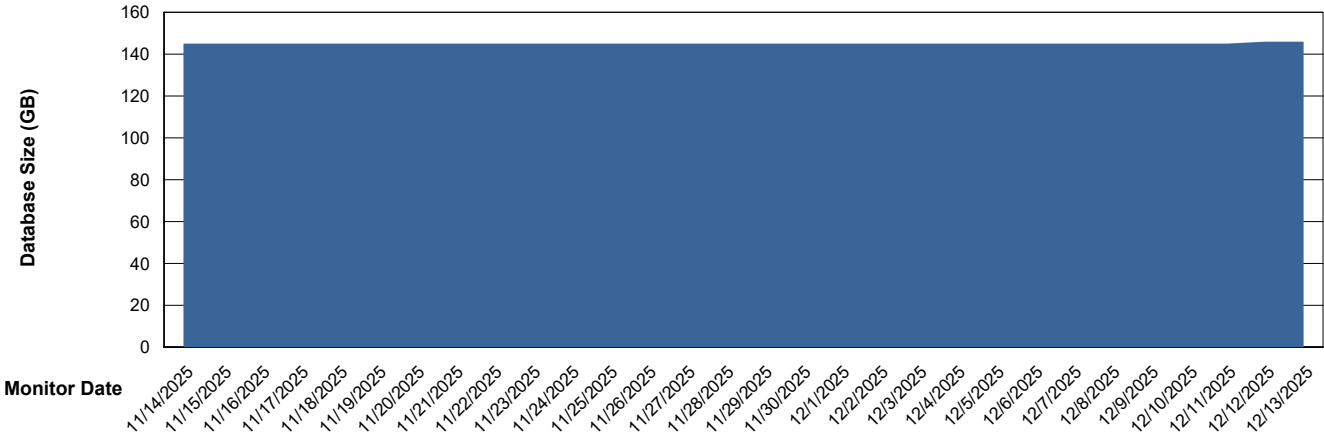

Weekly SLA Customer Report

Customer RSS Production
Database ID 52

Database Performance RSS_PRD_SV1364_PRD_ABS1

Weekly SLA Customer Report

Customer RSS Production
Database ID 52

Database Performance RSS_PRD_SV1365_PRD_HSBABS1

DB Processes Max 300

Weekly SLA Customer Report

Customer RSS Production
 Database ID 52

DATABASE SIZE RSS_PRD_SV1364_PRD_ABS1

Database growth over last month

Database Tablespace RSS_PRD_SV1364_PRD_ABS1

Date	Tablespace Name	Filesize (Gb)	Usedsize (Gb)	Percentage free
12/13/2025	ABSDATA	72	60	17
	INDX	96	80	16
12/12/2025	ABSDATA	72	60	17
	INDX	96	80	16
12/11/2025	ABSDATA	72	60	17
	INDX	96	80	16
12/10/2025	ABSDATA	72	60	17
	INDX	96	80	16
12/9/2025	ABSDATA	72	60	17
	INDX	96	80	16
12/8/2025	ABSDATA	72	60	17
	INDX	96	80	16
12/7/2025	ABSDATA	72	60	17
	INDX	96	80	16