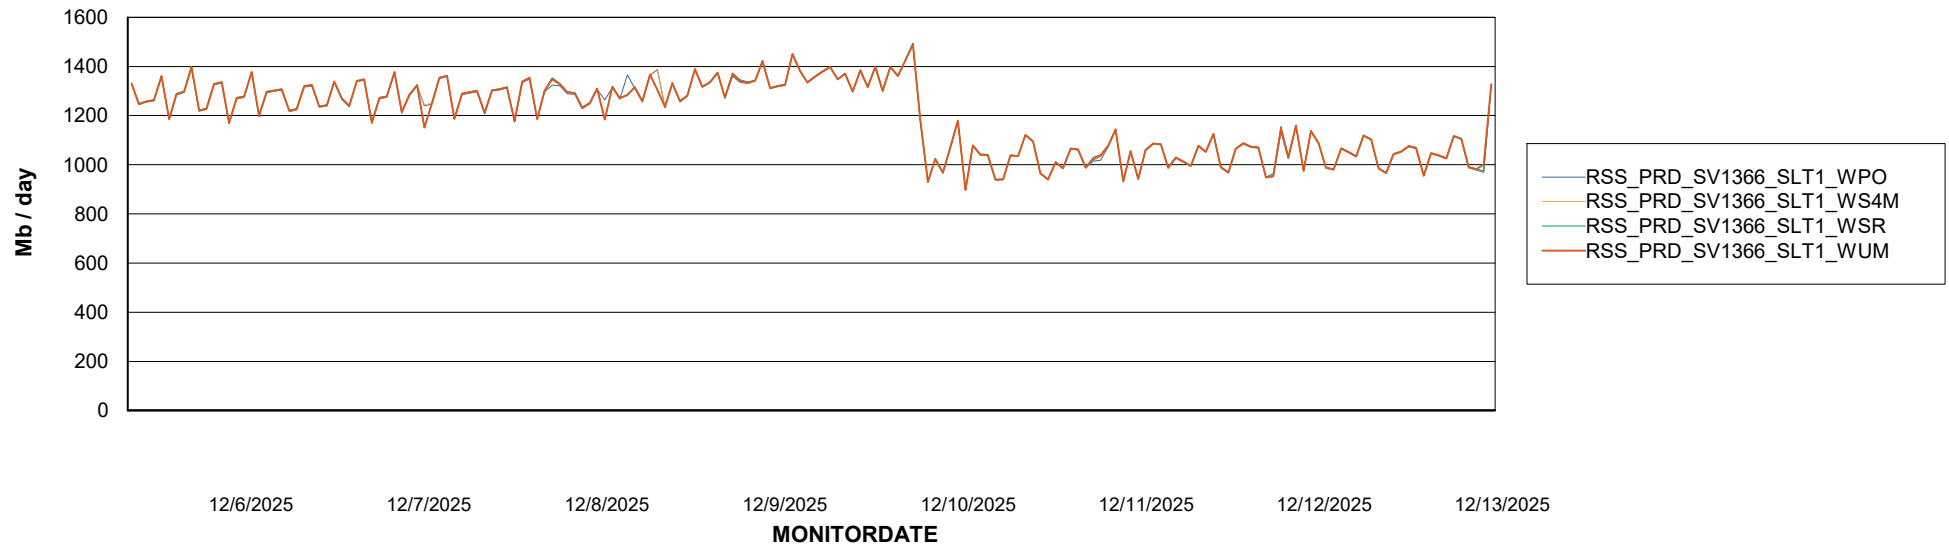

ABSSolute Web Component Services

Avg memory used per ABS Web component