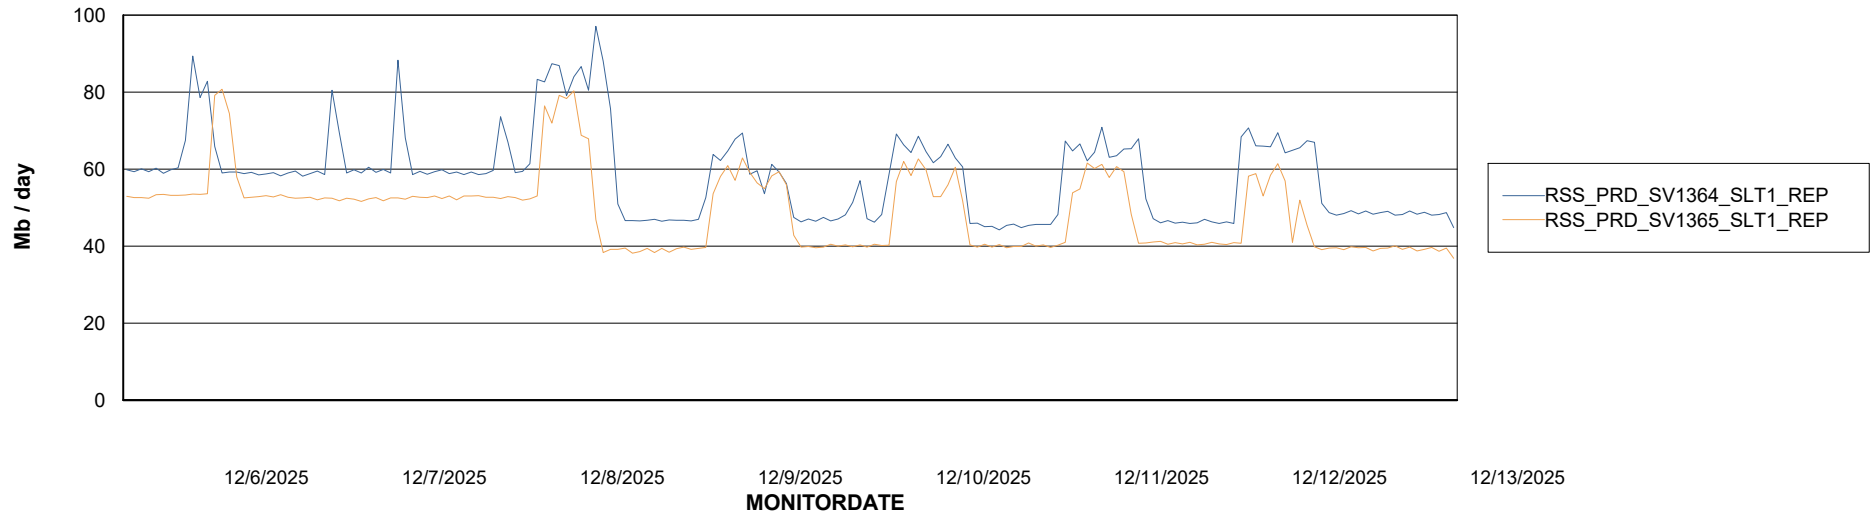

Avg memory used per ABS Server Service

Avg users per day per ABS server

Weekly SLA Customer Report

Customer RSS Production
Database ID 52

ABSSolute Application ReportServer Services

Avg memory used per ReportServer Service