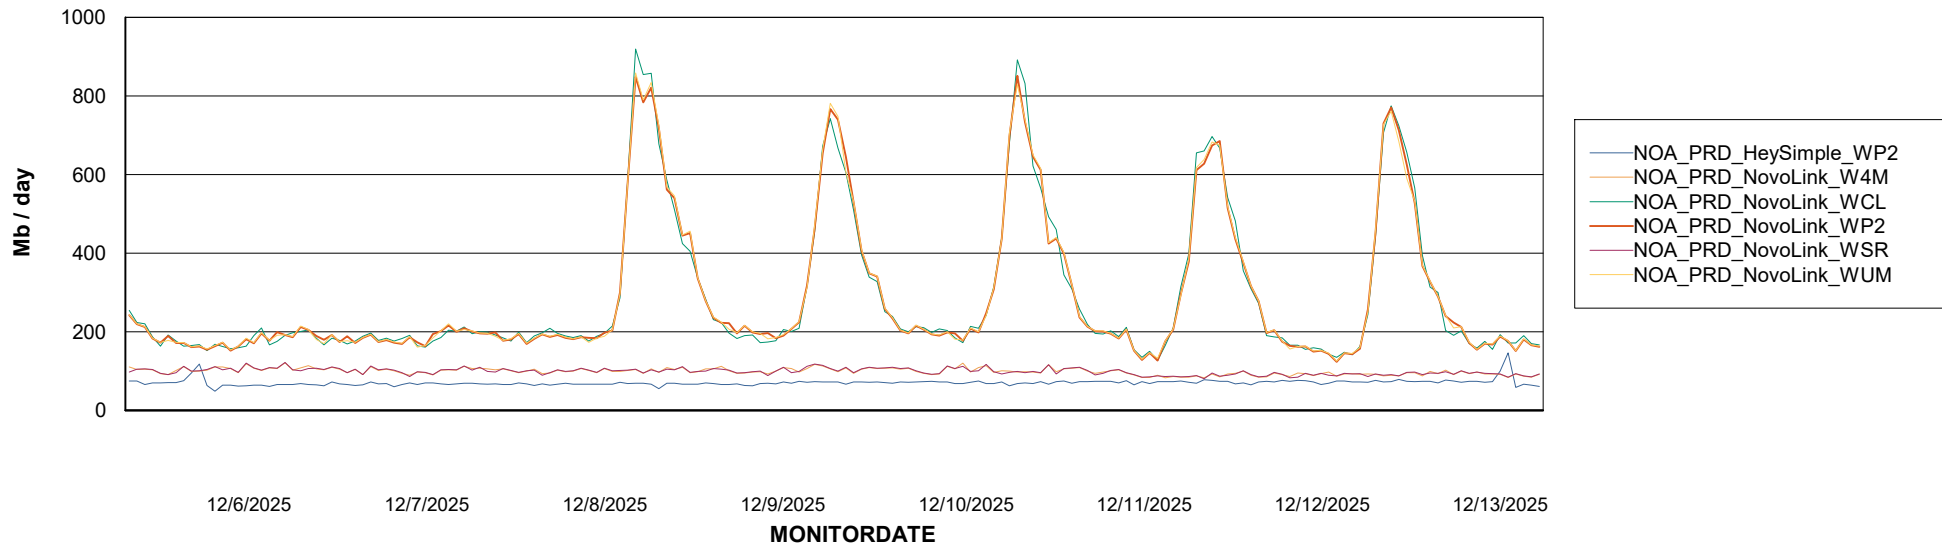

ABSSolute Application ReportServer Services

Avg memory used per ReportServer Service

Weekly SLA Customer Report

Customer NOA_Production (24/7)
Database ID 116

ABSolute Web Component Services

Avg memory used per ABS Web component