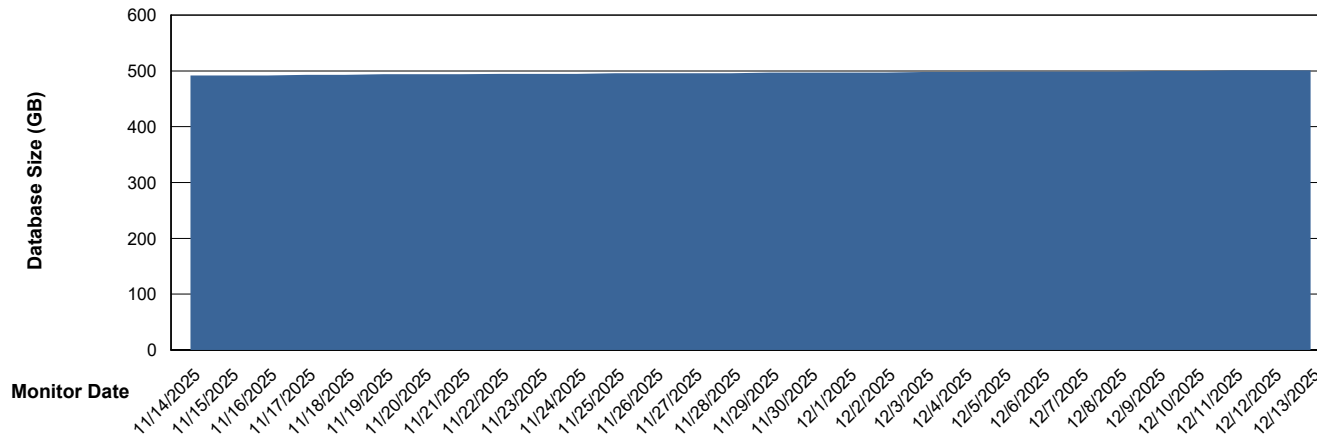

Weekly SLA Customer Report

Customer NOA_Production (24/7)
Database ID 116

Database Performance NOA_PRD_NovoABS03_HSBABS1

DB Processes Max 300

Weekly SLA Customer Report

Customer NOA_Production (24/7)
Database ID 116

DATABASE SIZE NOA_PRD_NHSBI_ABS1

Database growth over last month

DATABASE SIZE NOA_PRD_NovoABS01_ABS1

Database growth over last month

Weekly SLA Customer Report

Customer NOA_Production (24/7)
Database ID 116