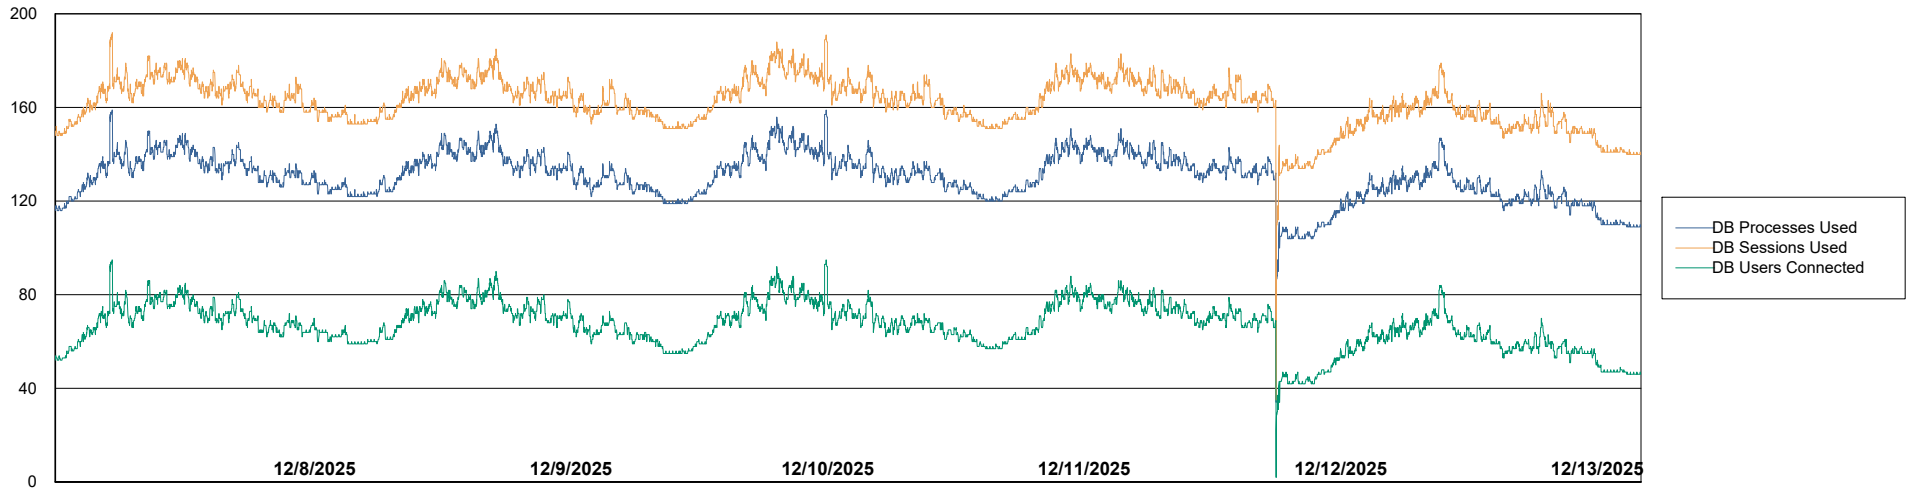

Weekly SLA Customer Report

Customer NOA_Production (24/7)
Database ID 116

Database Performance NOA_PRD_NHSBI_ABS1

Weekly SLA Customer Report

Customer NOA_Production (24/7)
Database ID 116

Database Performance NOA_PRD_NovoABS01_ABS1