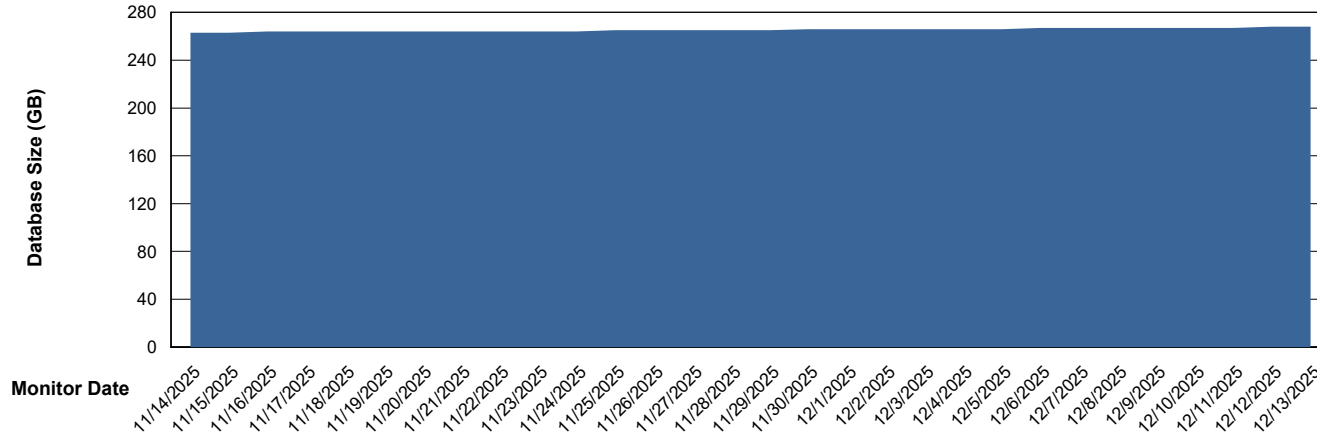

Weekly SLA Customer Report

Customer NOA_Production (24/7)
Database ID 116

Database Performance NOA_PRD_NovoABS03_HSBABS1

DB Processes Max 300

Weekly SLA Customer Report

Customer NOA_Production (24/7)
Database ID 116

DATABASE SIZE NOA_PRD_NHSBI_ABS1

Database growth over last month

DATABASE SIZE NOA_PRD_NovoABS01_ABS1

Database growth over last month

Weekly SLA Customer Report

Customer NOA_Production (24/7)
Database ID 116