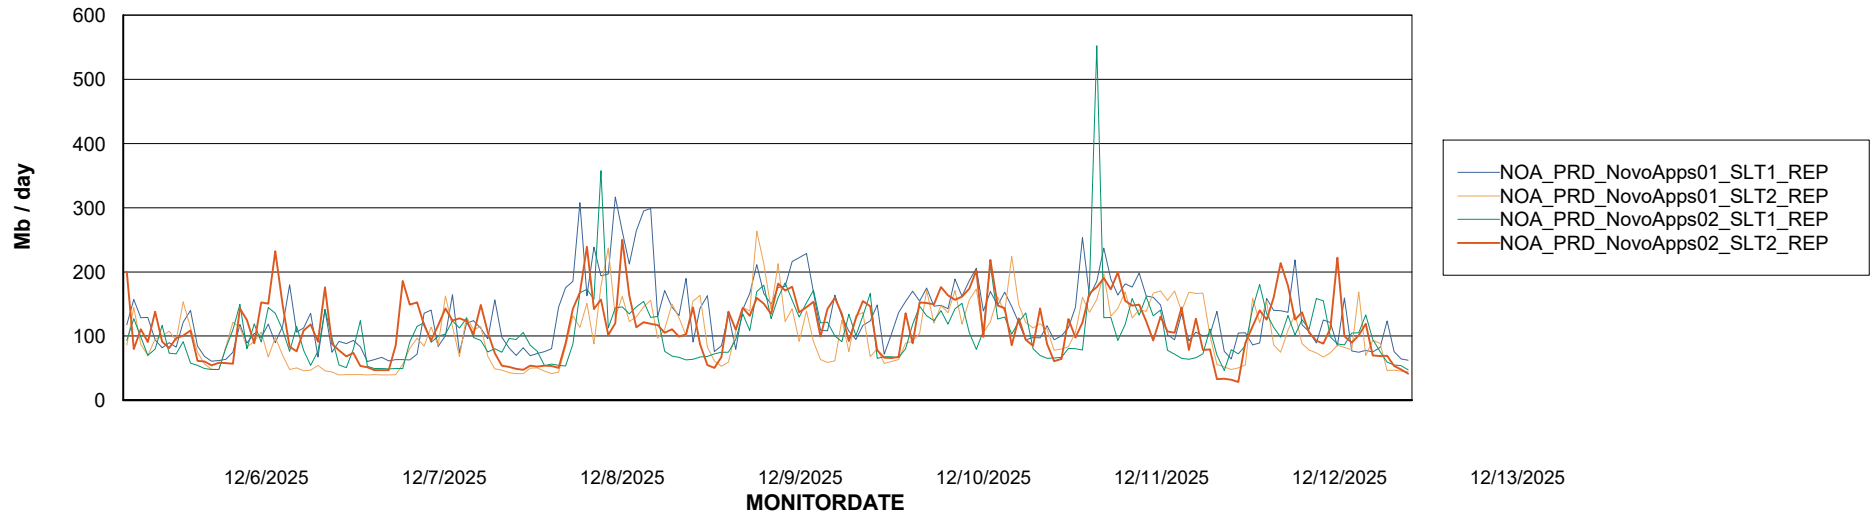

ABSSolute Application ReportServer Services

Avg memory used per ReportServer Service