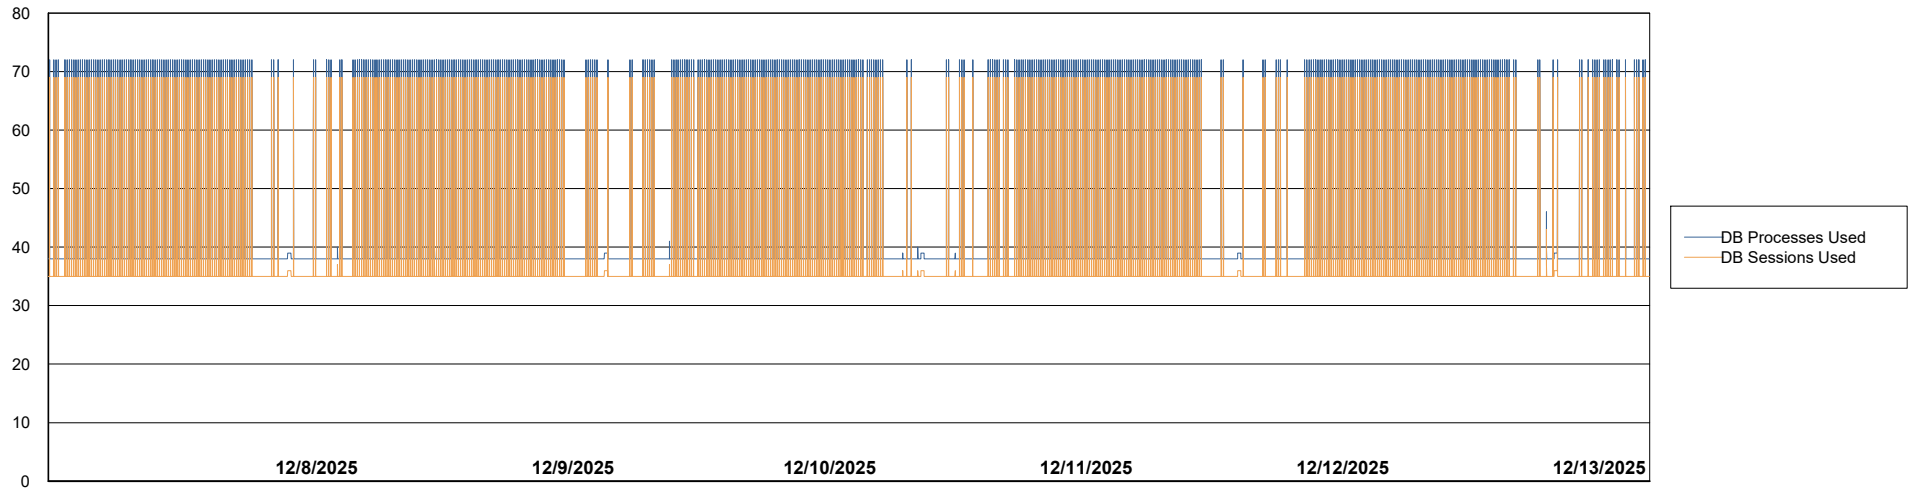

Database Performance NIX_PRD_ABSD02_HSBABS1

DB Processes Max 300