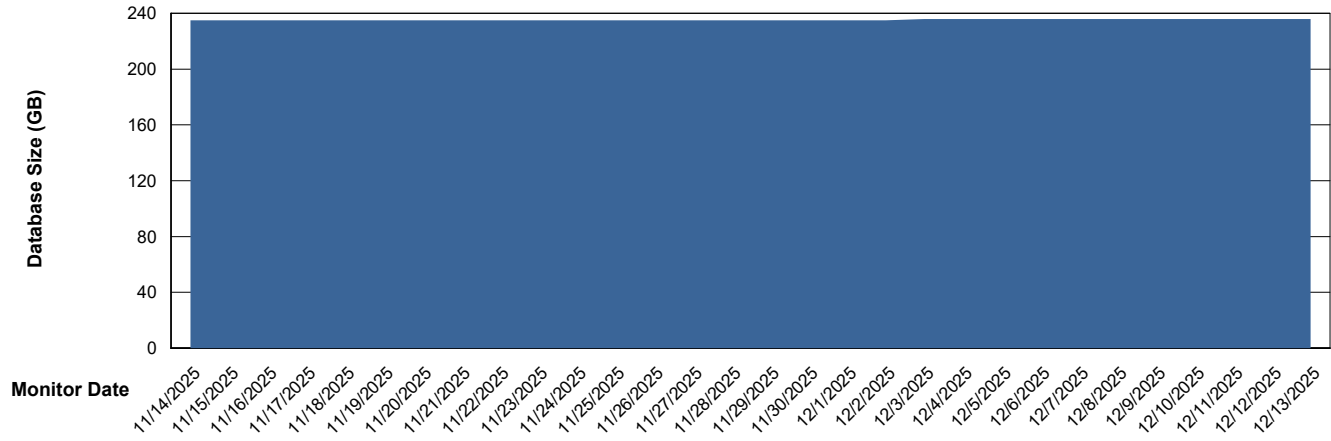

DATABASE SIZE NIX_PRD_ABSBI_ABS1

Database growth over last month