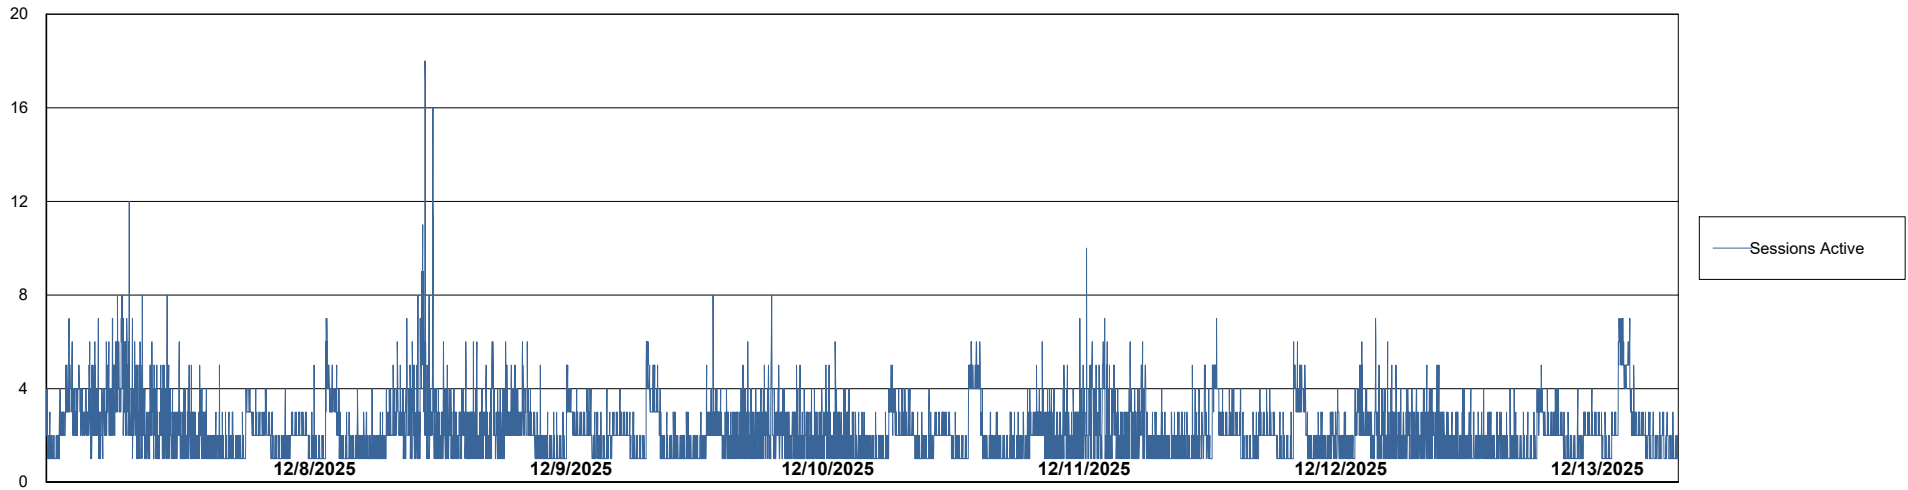

Weekly SLA Customer Report

Customer NIX_Production
Database ID 51

Database Performance NIX_PRD_ABSBI_ABS1

Weekly SLA Customer Report

Customer NIX_Production
Database ID 51

Database Performance NIX_PRD_ABSD01_ABS1