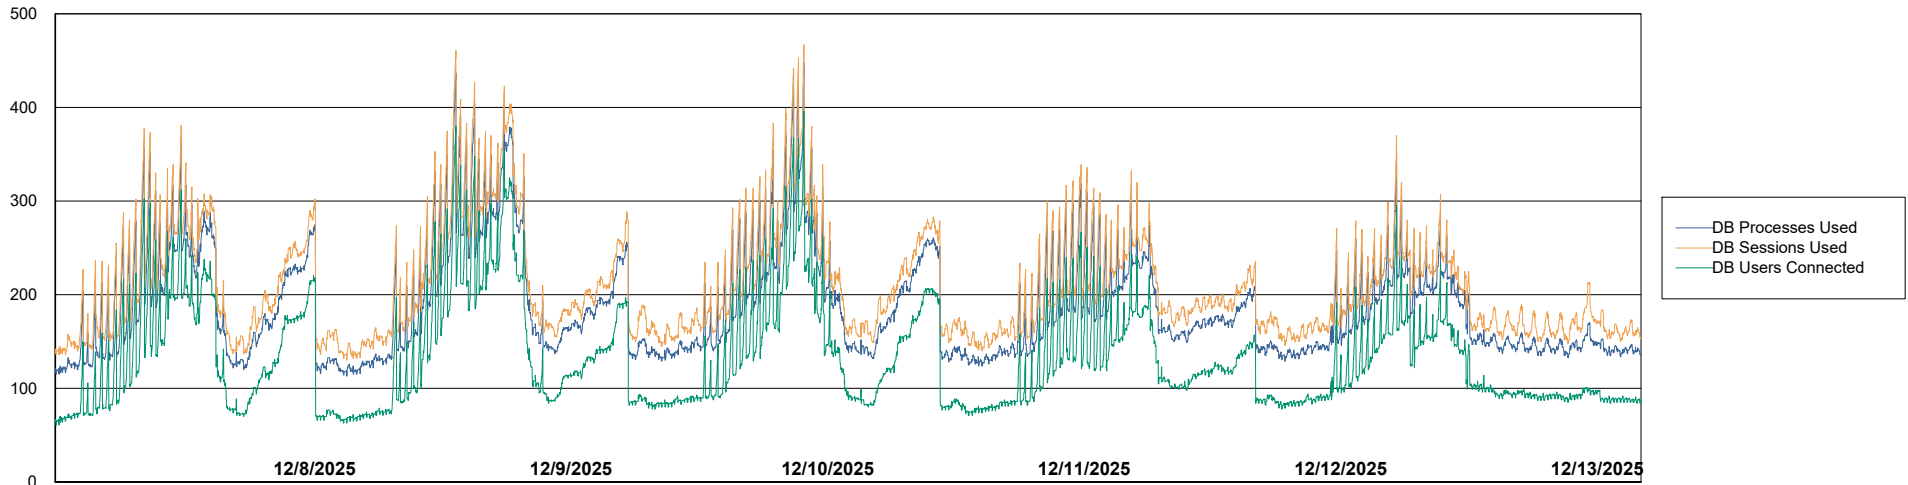

Weekly SLA Customer Report

Customer NIX_Production
Database ID 51

Database Performance NIX_PRD_ABSBI_ABS1

Weekly SLA Customer Report

Customer NIX_Production
Database ID 51

Database Performance NIX_PRD_ABSD01_ABS1