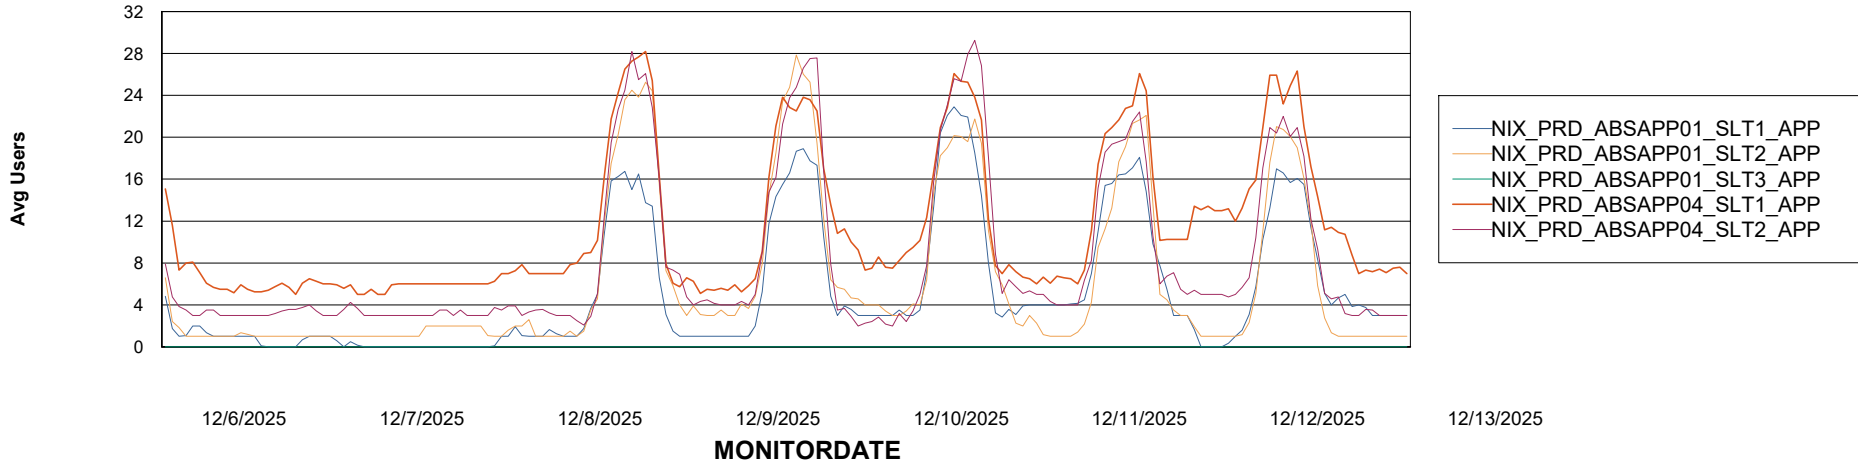

Avg users per day per ABS server