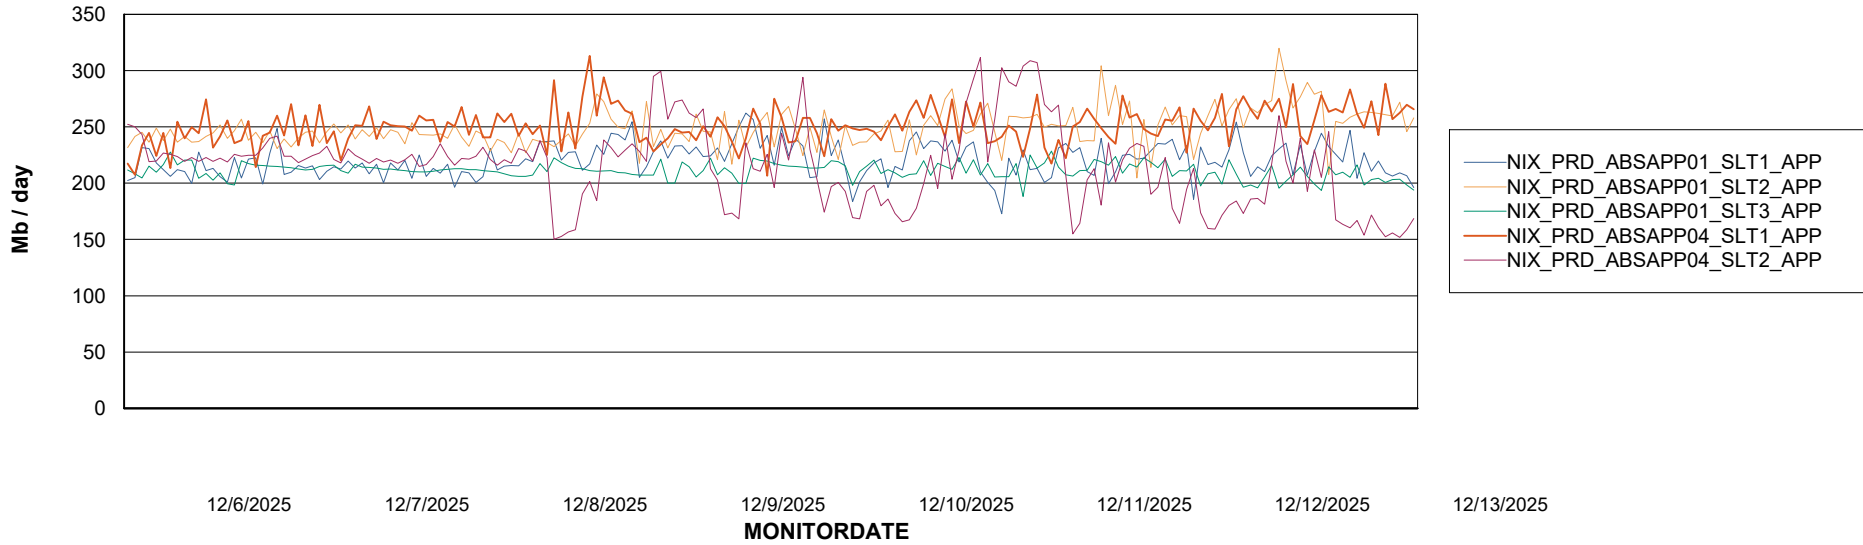

ABSSolute Application Server Services

Avg memory used per ABS Server Service