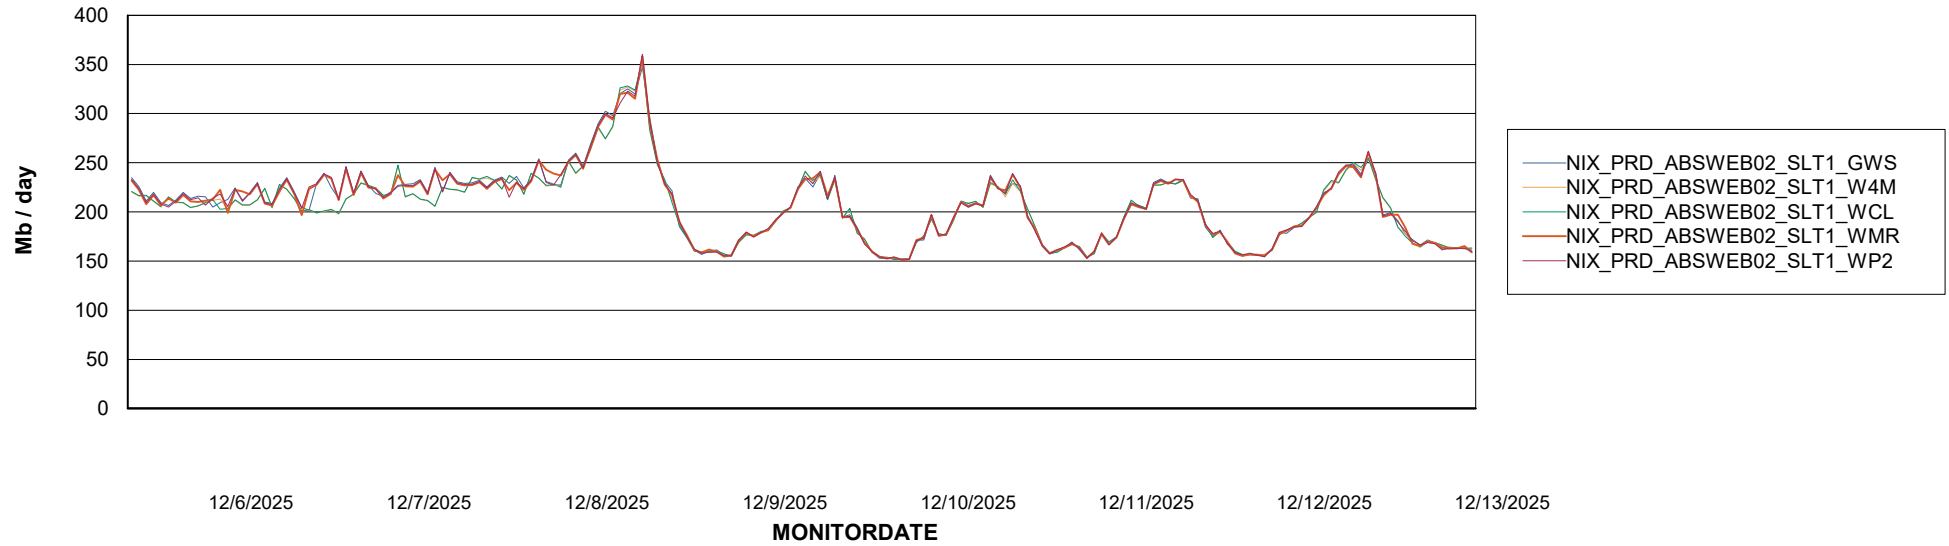

ABSSolute Web Component Services

Avg memory used per ABS Web component