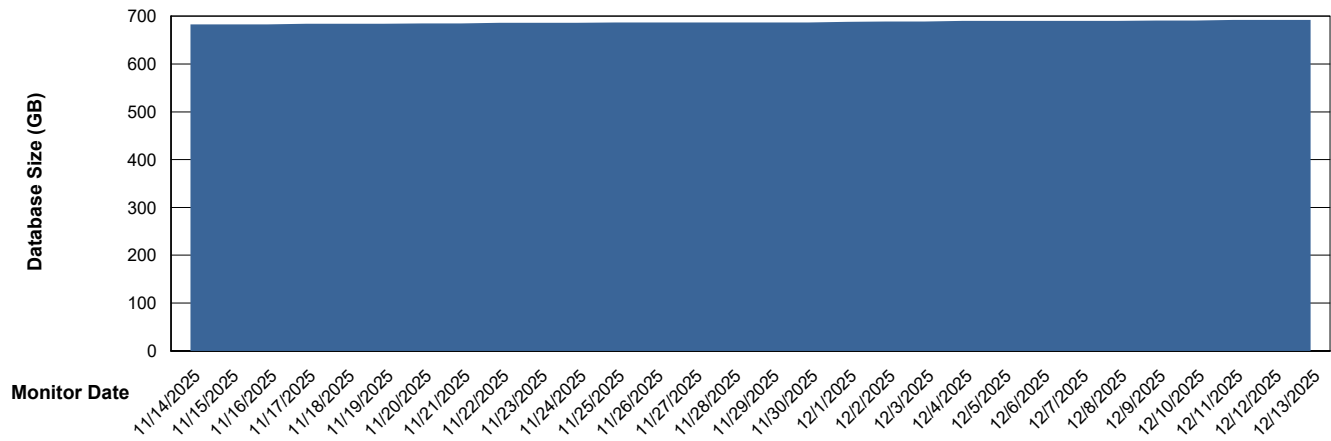

DATABASE SIZE NIX_PRD_ABSDB01_ABS1

Database growth over last month