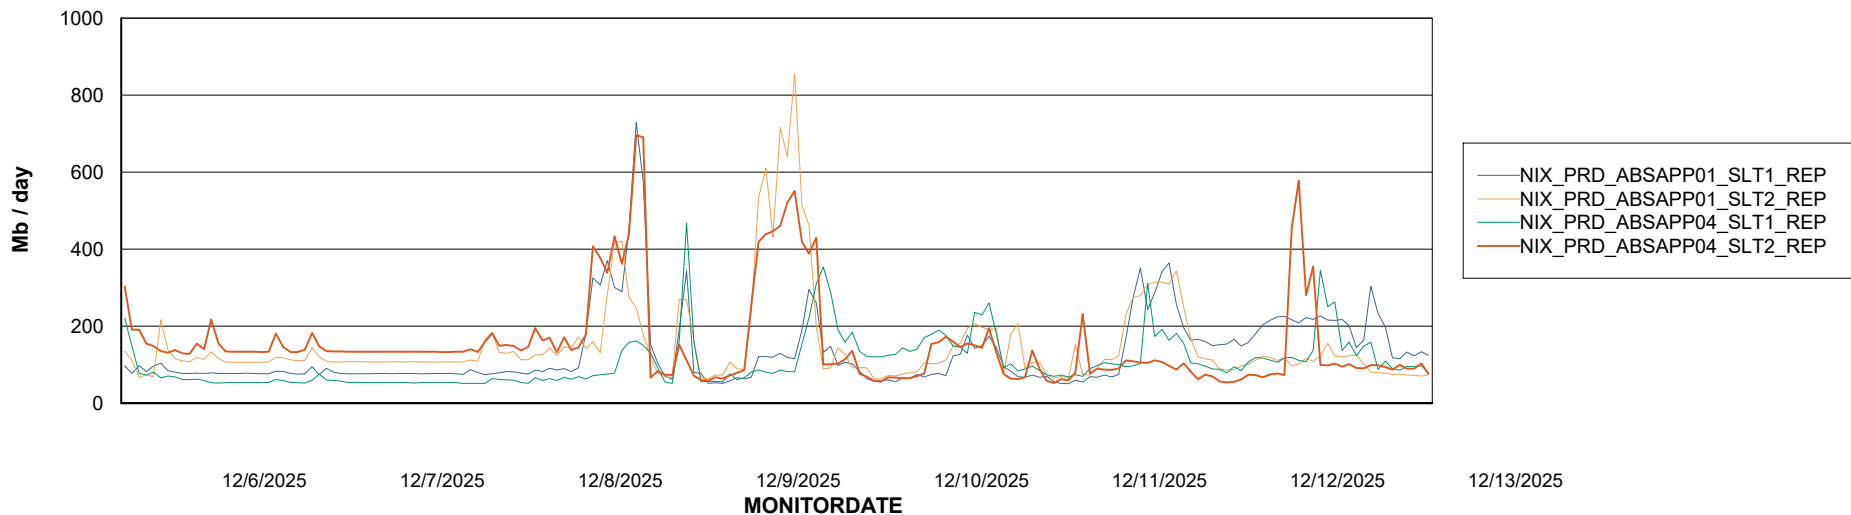

Avg memory used per ABS Server Service

Avg users per day per ABS server

Weekly SLA Customer Report

Customer NIX_Production
Database ID 51

ABSSolute Application ReportServer Services

Avg memory used per ReportServer Service