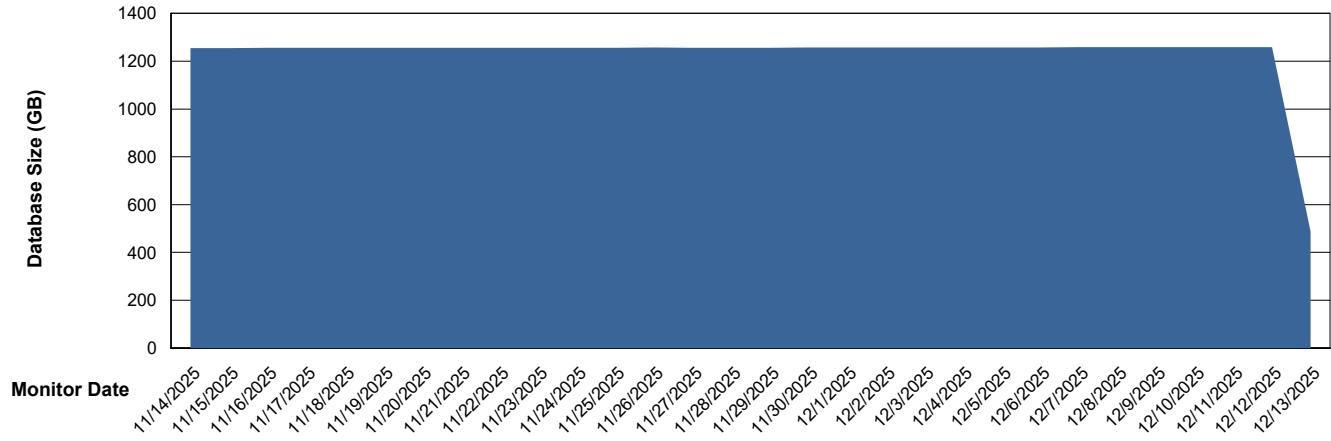

Database growth over last month

Weekly SLA Customer Report

Customer LTS(CleanLease)_Production
Database ID 126

DATABASE SIZE LTS_PRD_CLSABSDB01_ABS1

Database growth over last month

DATABASE SIZE LTS_PRD_CLSABSDB01NEW_ABS1