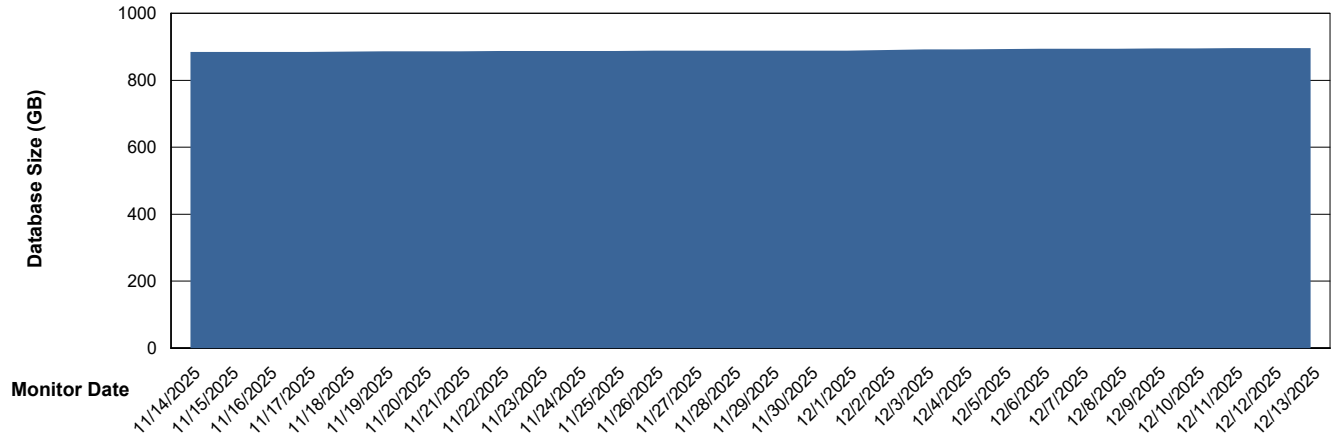

Database Performance LTS_PRD_CLSABSDB02NEW_HSBABS1

Weekly SLA Customer Report

Customer LTS(CleanLease)_Production
Database ID 126

DATABASE SIZE LTS_PRD_CLSABSBI01_ABS1

Database growth over last month

DATABASE SIZE LTS_PRD_CLSABSBI01NEW_ABS1