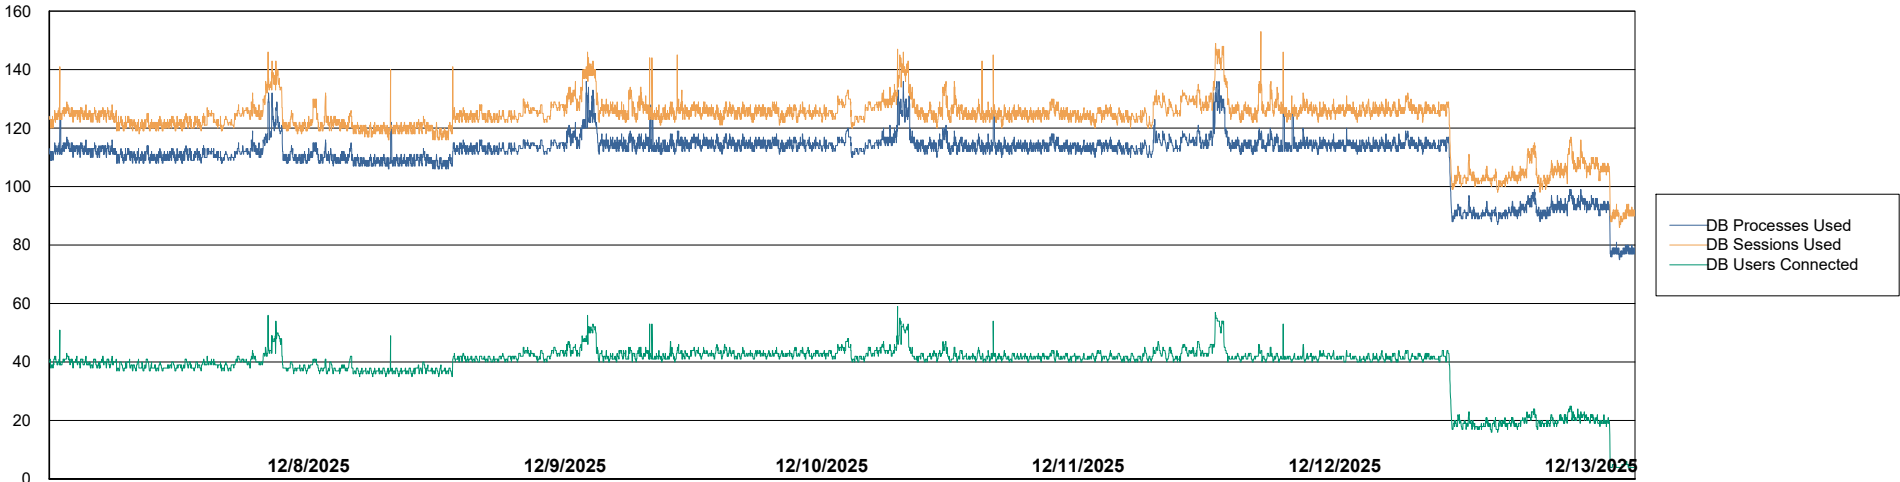

Database Performance LTS_PRD_CLSABSBI01_ABS1