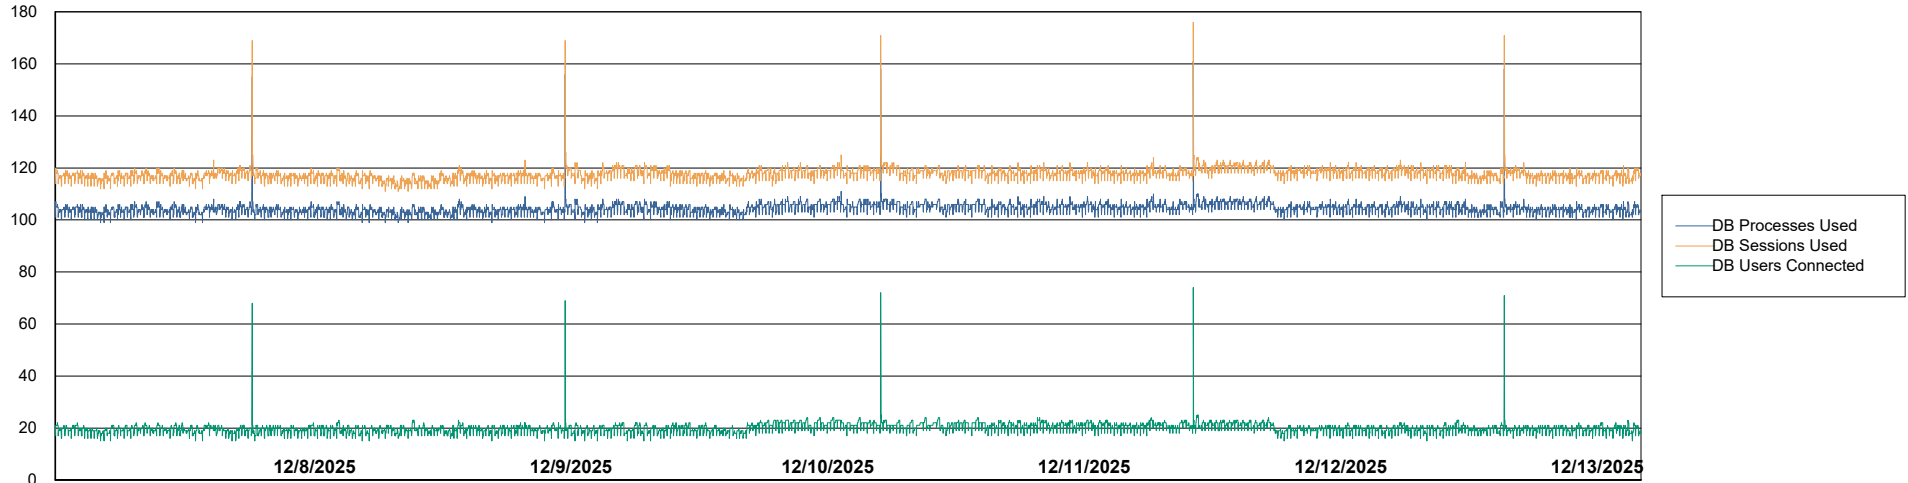

Weekly SLA Customer Report

Customer LTS(CleanLease)_Production
Database ID 126

Database Performance LTS_PRD_CLSABSBI01_ABS1

Weekly SLA Customer Report

Customer LTS(CleanLease)_Production
Database ID 126

Database Performance LTS_PRD_CLSABSBI01NEW_ABS1