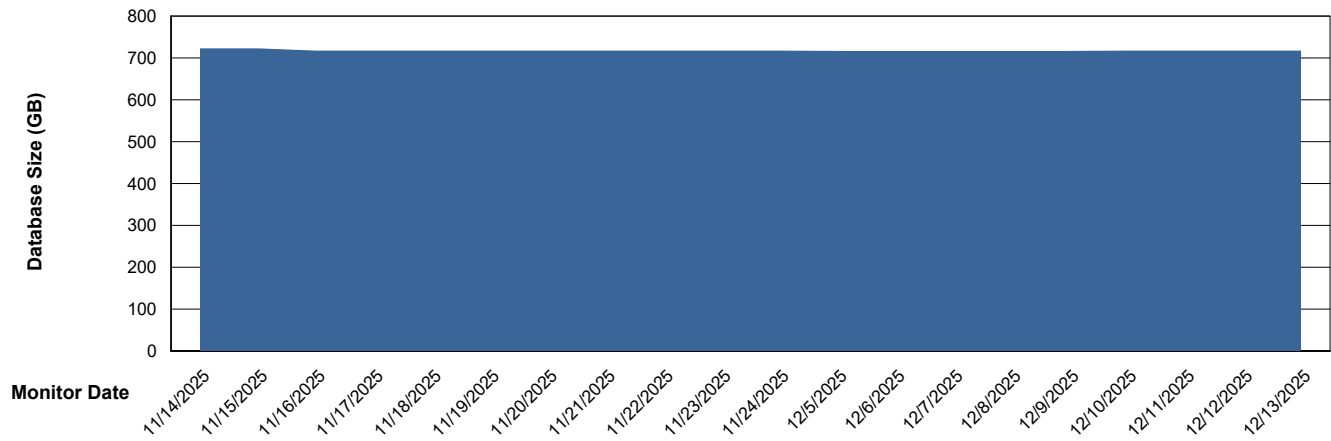

DATABASE SIZE LTS_PRD_CLSABSBI01NEW_ABS1

Database growth over last month