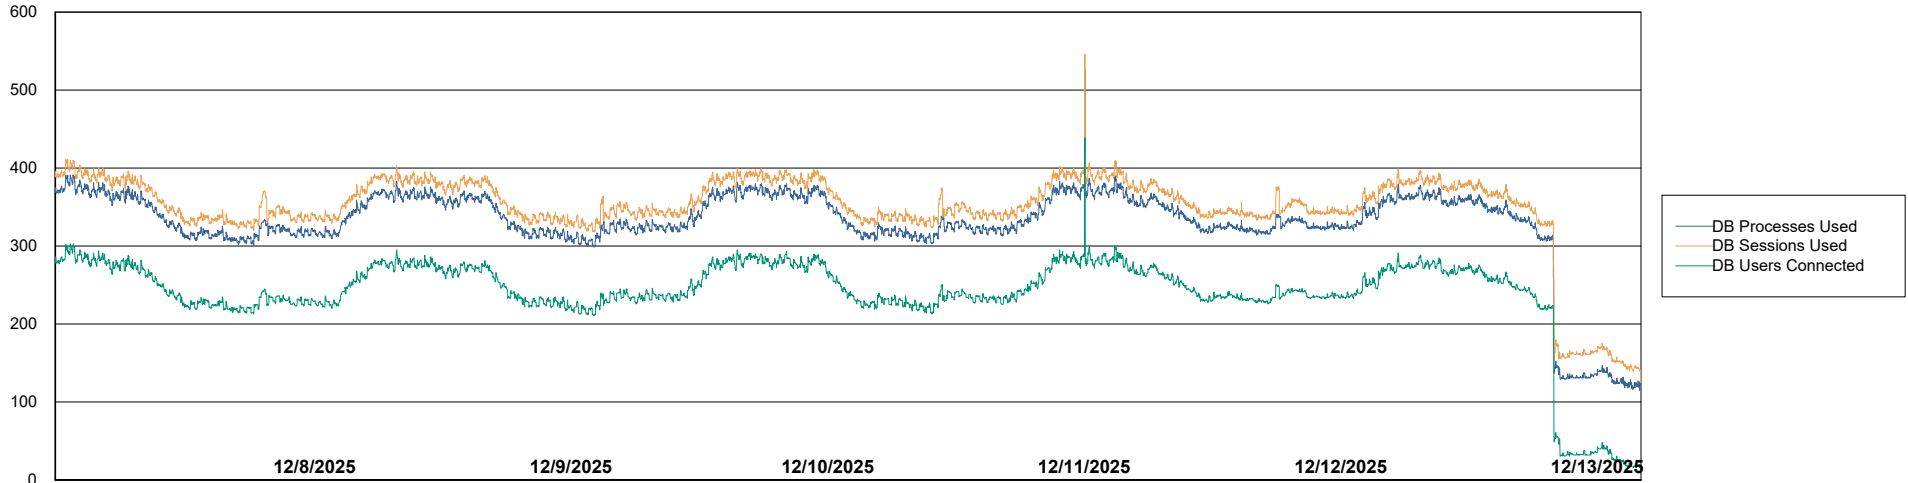

Database Performance LTS_PRD_CLSABSD01_ABS1