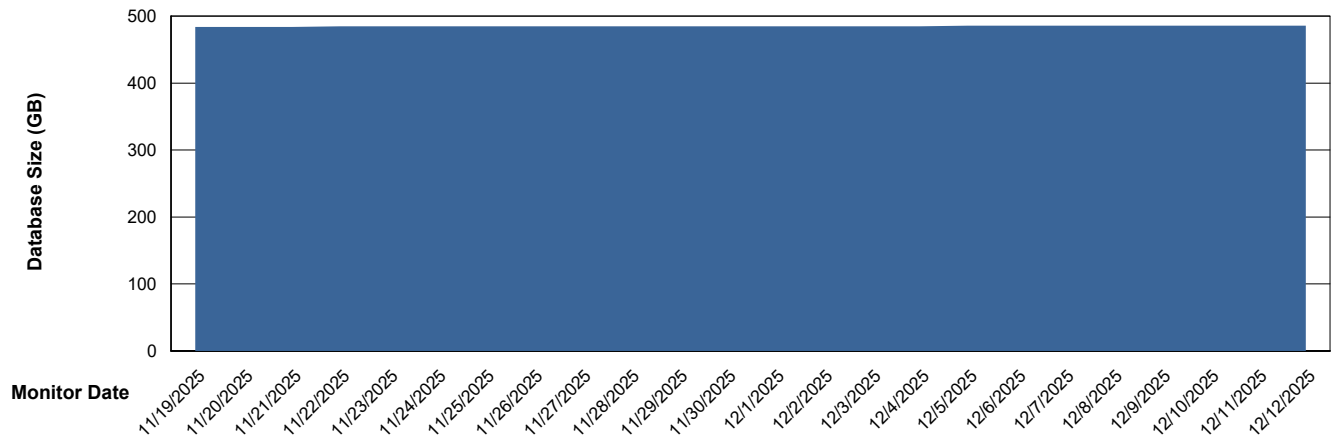

DATABASE SIZE LTS_PRD_CLSABSDB01NEW_ABS1

Database growth over last month