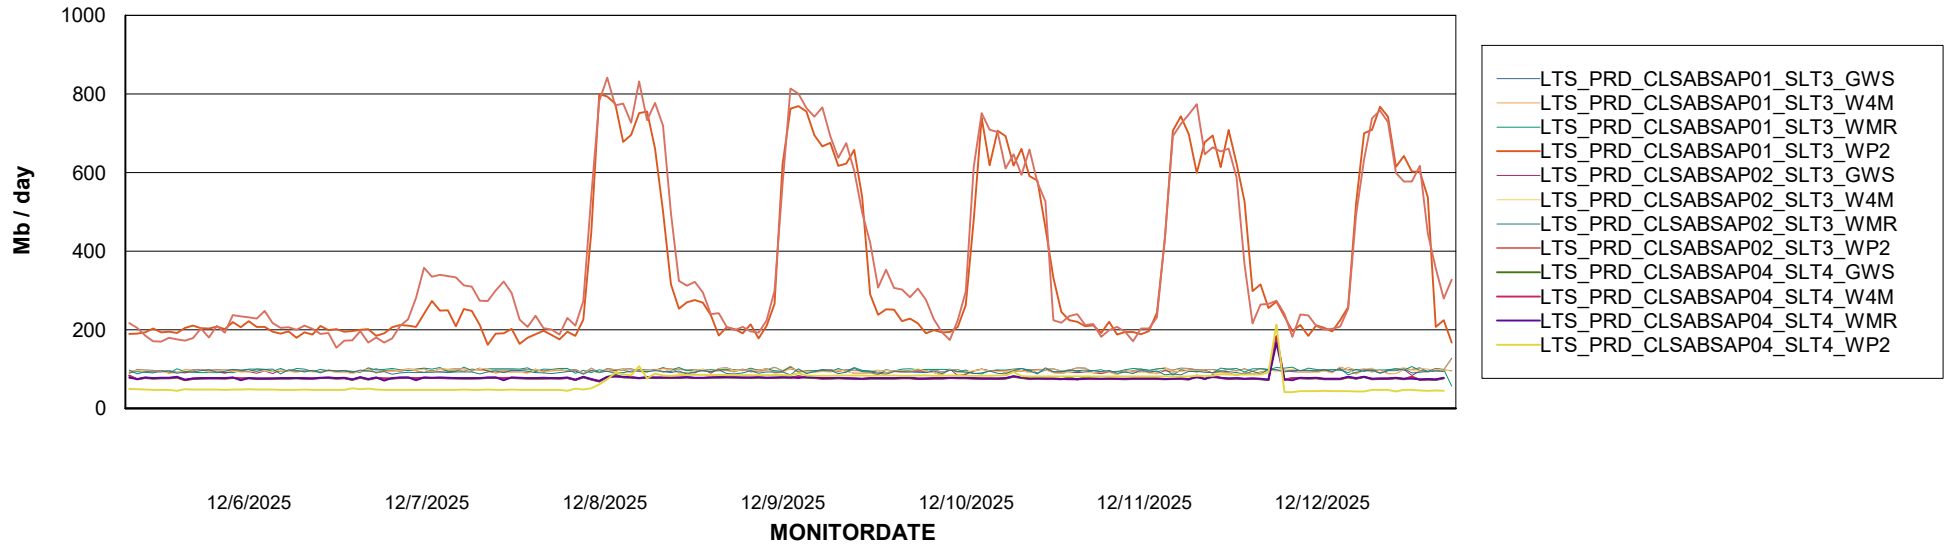

ABSSolute Web Component Services

Avg memory used per ABS Web component