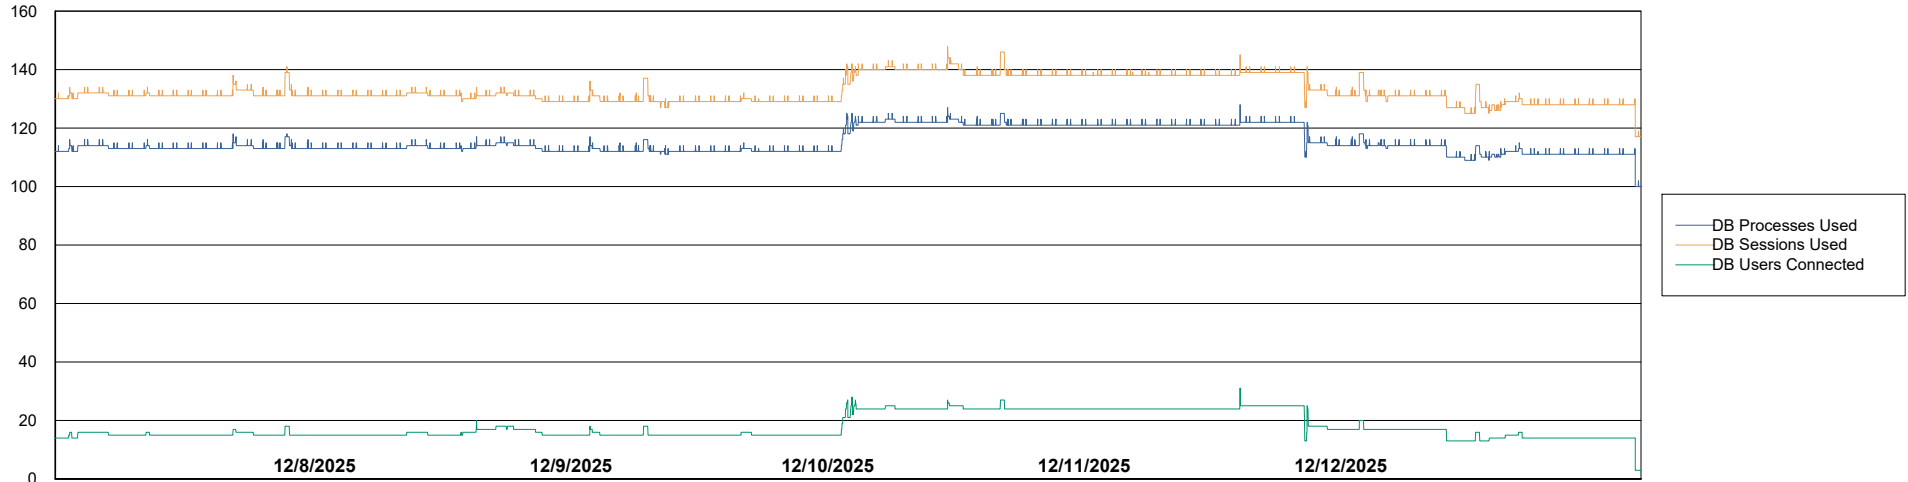

Weekly SLA Customer Report

Customer LTS(CleanLease)_Production
Database ID 126

Database Performance LTS_PRD_CLSABSD01_ABS1

Weekly SLA Customer Report

Customer LTS(CleanLease)_Production
Database ID 126

Database Performance LTS_PRD_CLSABSD01NEW_ABS1