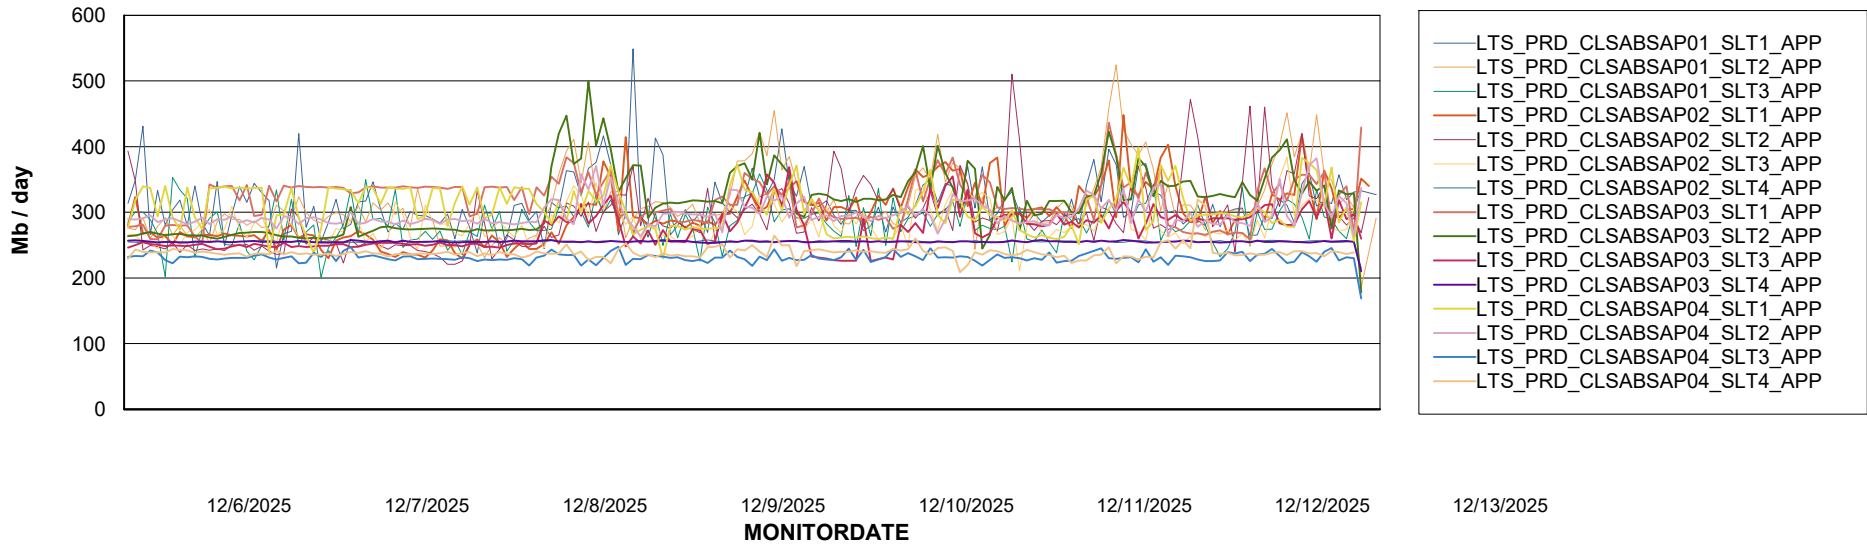

ABSSolute Application Server Services

Avg memory used per ABS Server Service