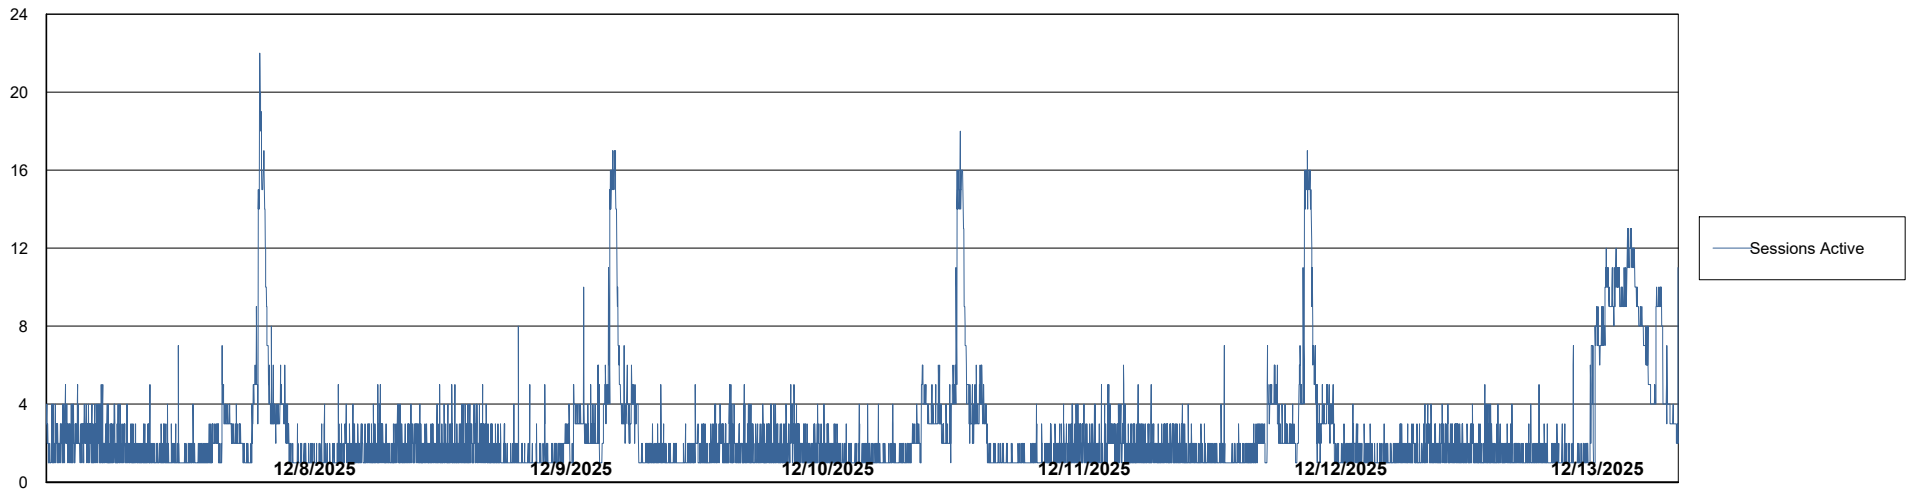

Database Performance LTS_PRD_CLSABSD01_ABS1