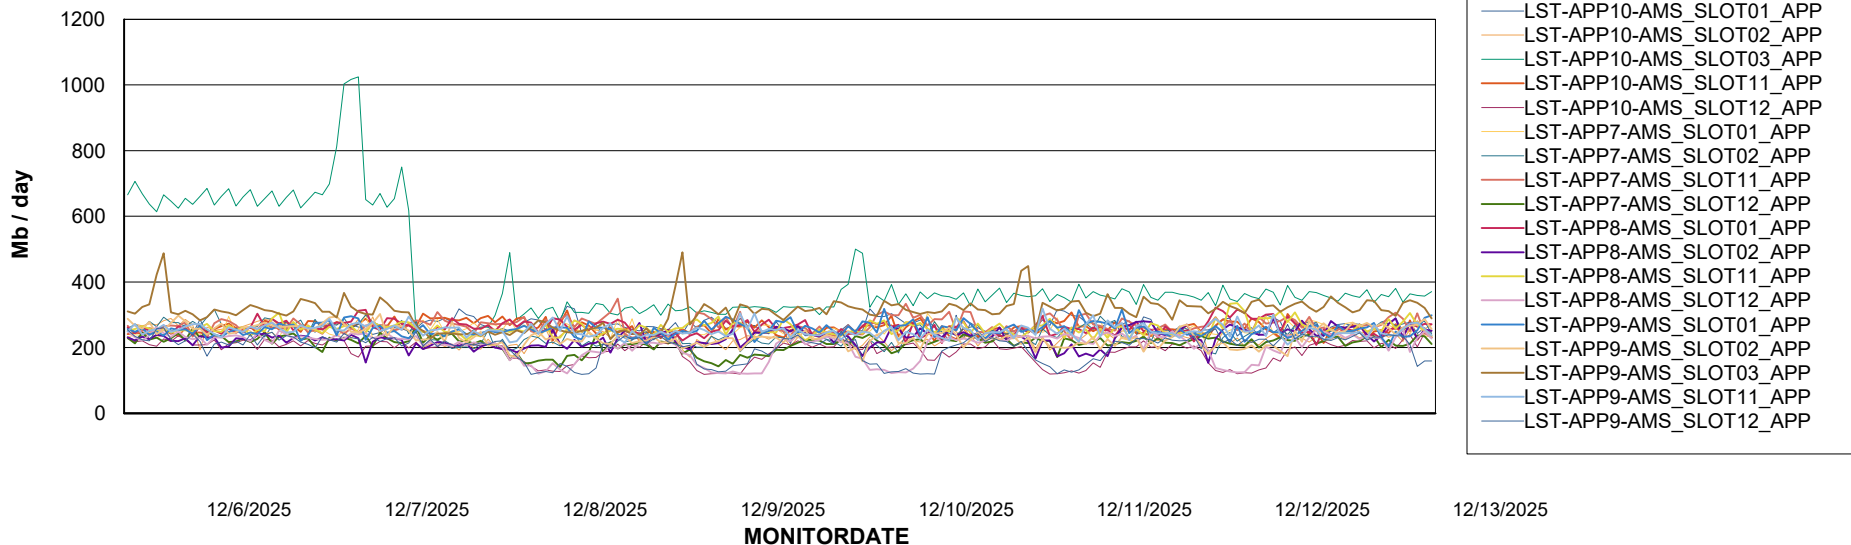

ABSSolute Application Server Services

Avg memory used per ABS Server Service