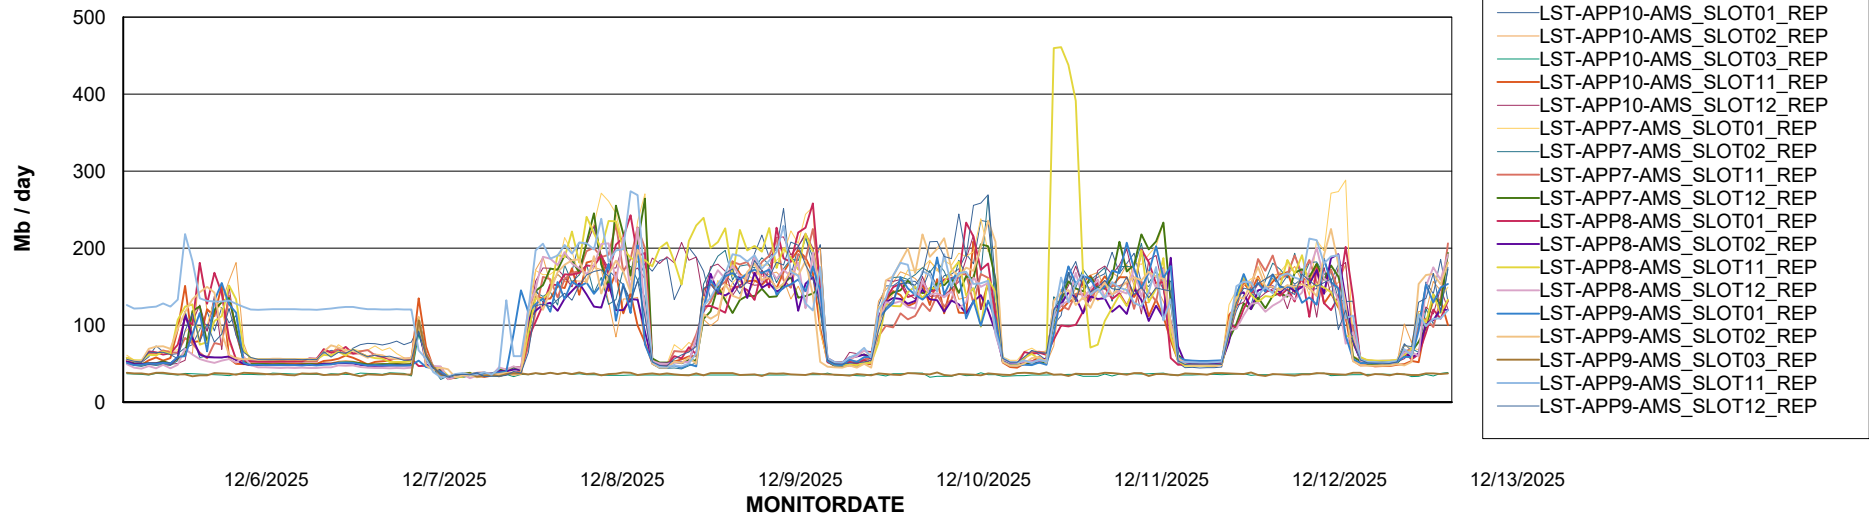

ABSSolute Application ReportServer Services

Avg memory used per ReportServer Service