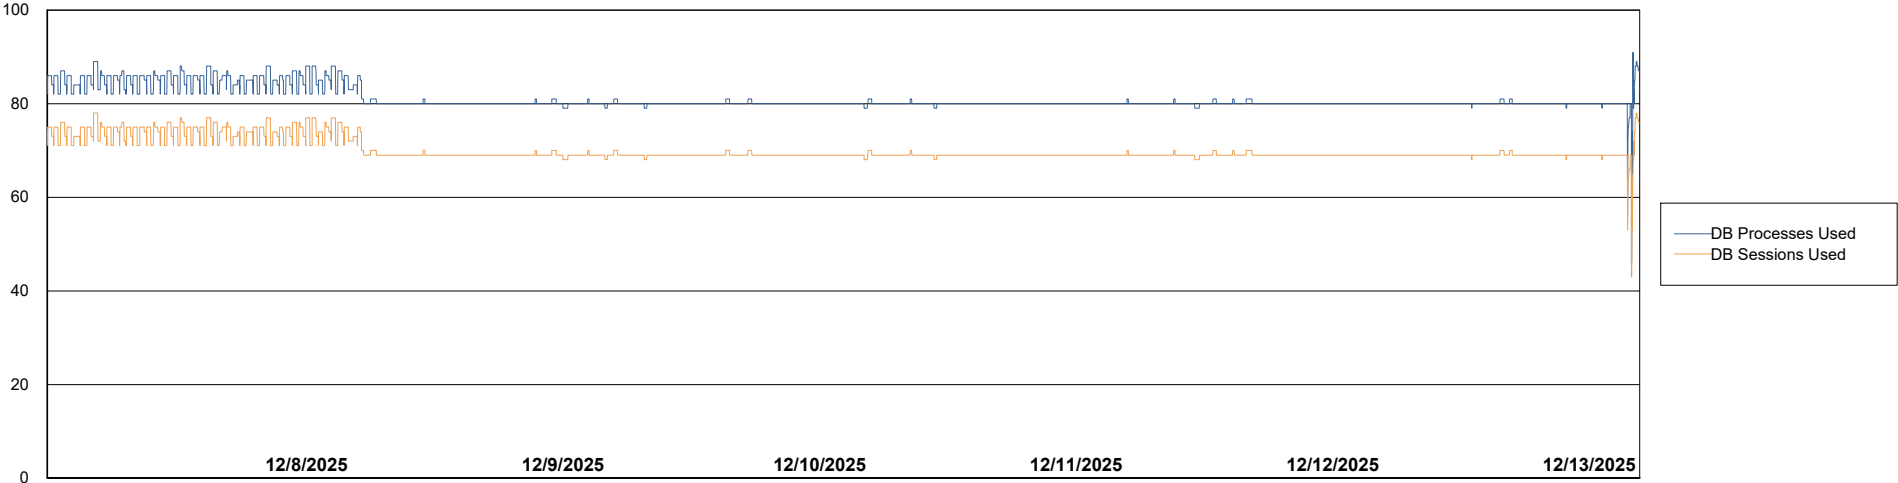

Database Performance LST-DBS4-AMS_DB_HSBABSME

DB Processes Max 1,000
DB Processes Max 0