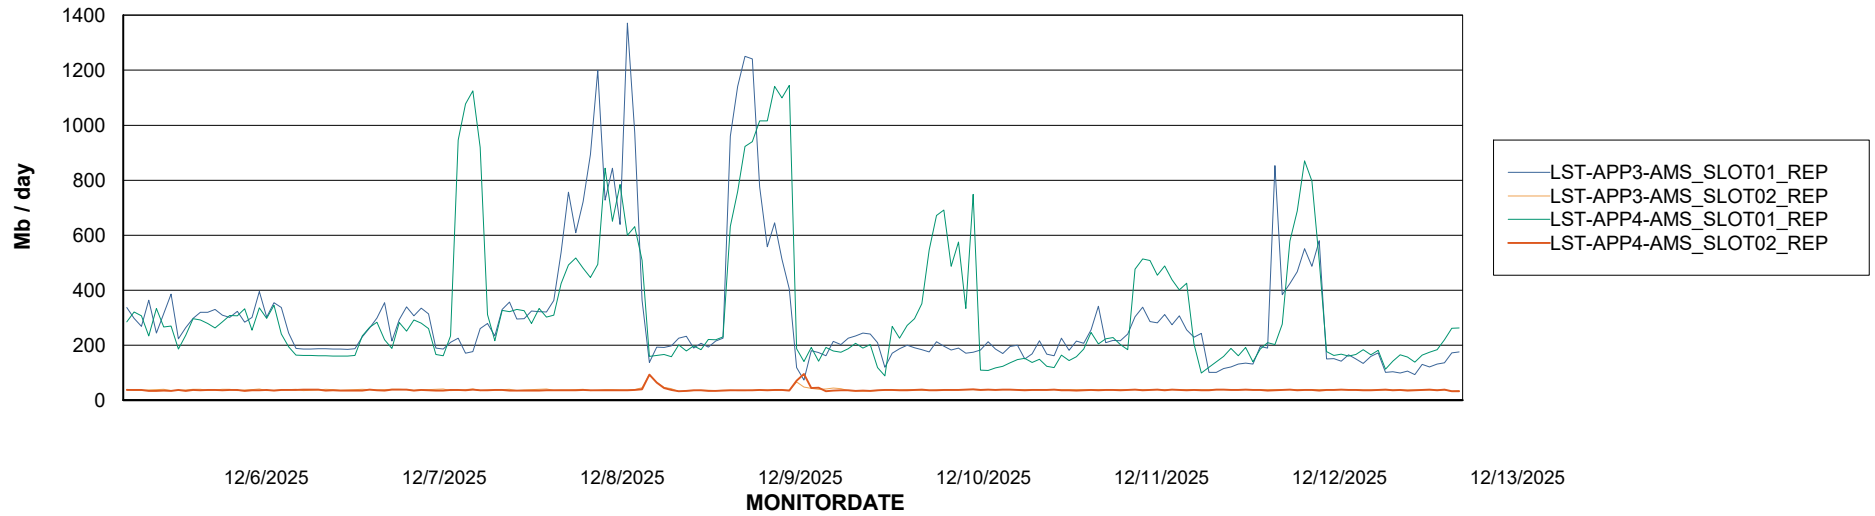

ABSSolute Application ReportServer Services

Avg memory used per ReportServer Service