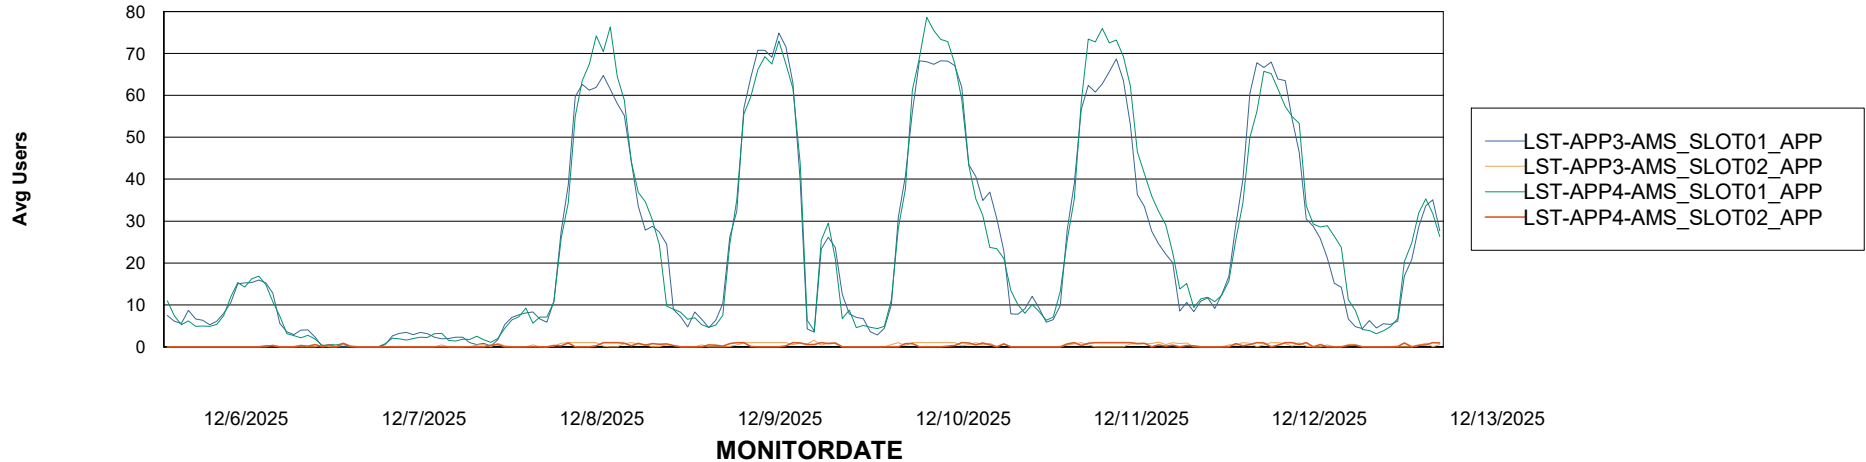

Weekly SLA Customer Report

Customer LST OCI AMS Production ABSME
Database ID 213

ABSSolute Application Server Services

Avg memory used per ABS Server Service

Avg users per day per ABS server

Weekly SLA Customer Report