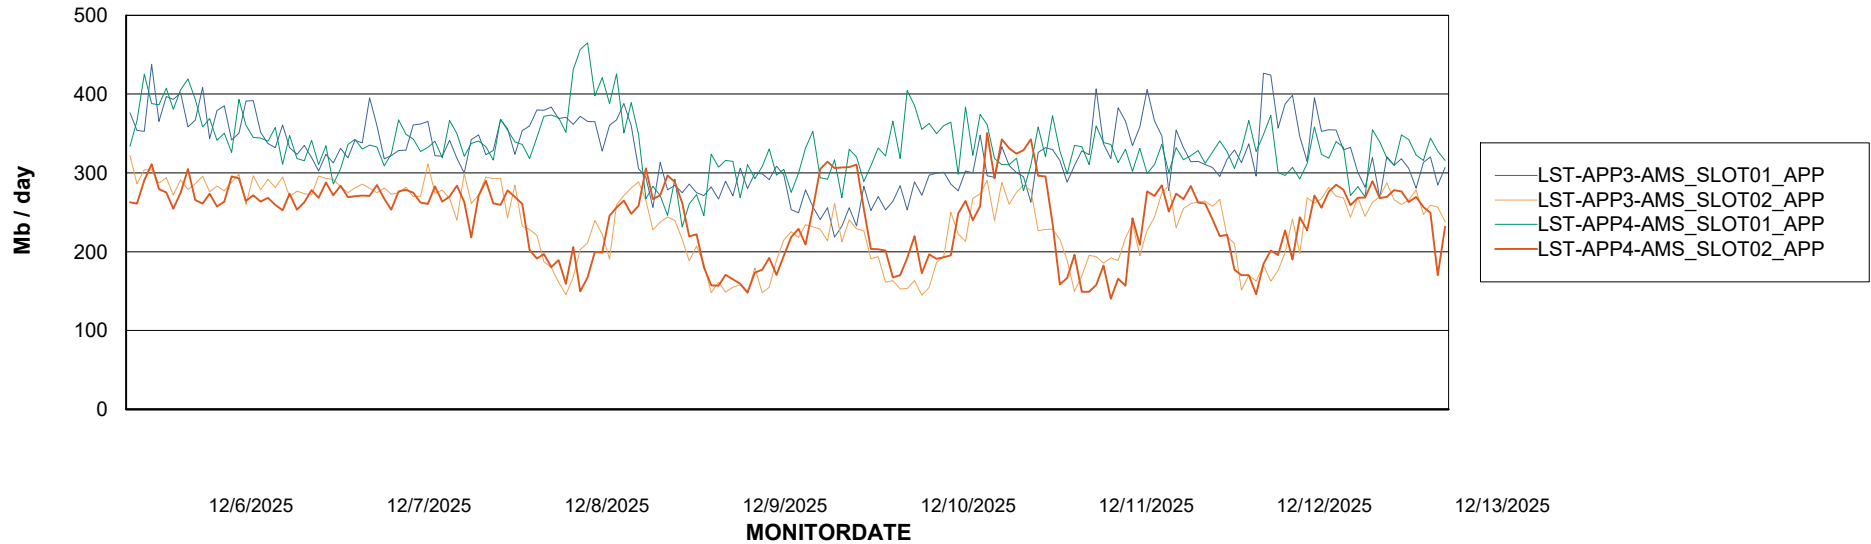

ABSSolute Application Server Services

Avg memory used per ABS Server Service