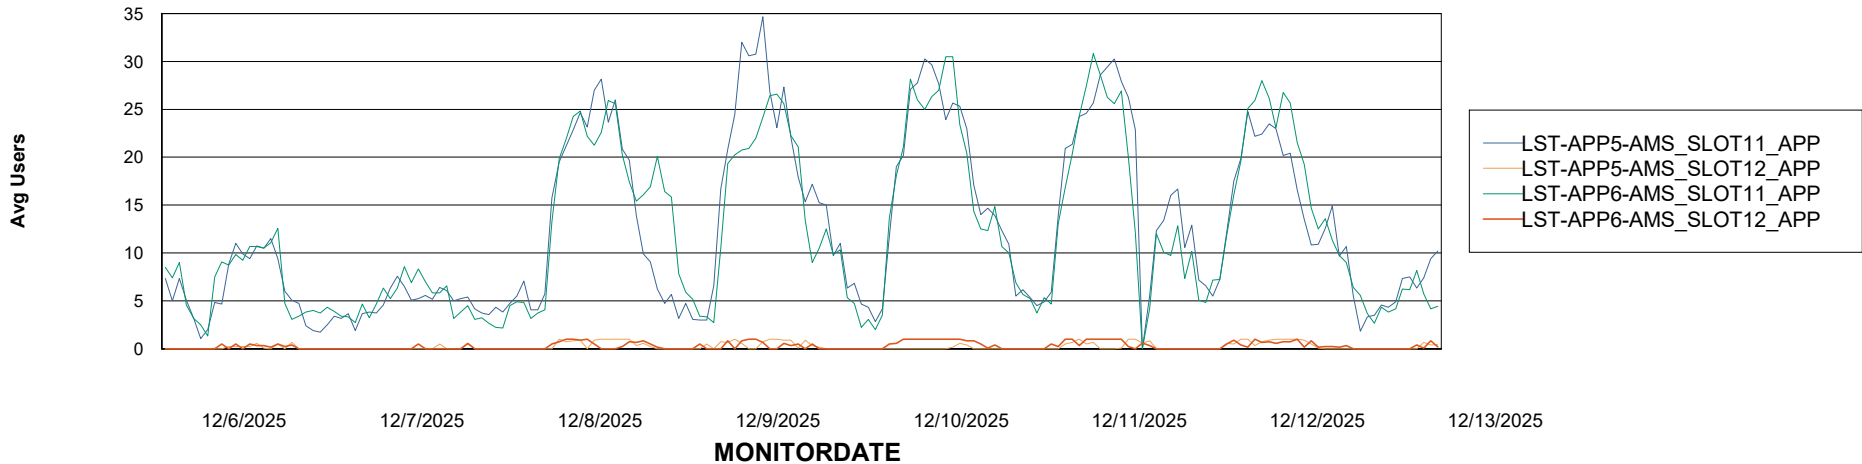

Avg users per day per ABS server