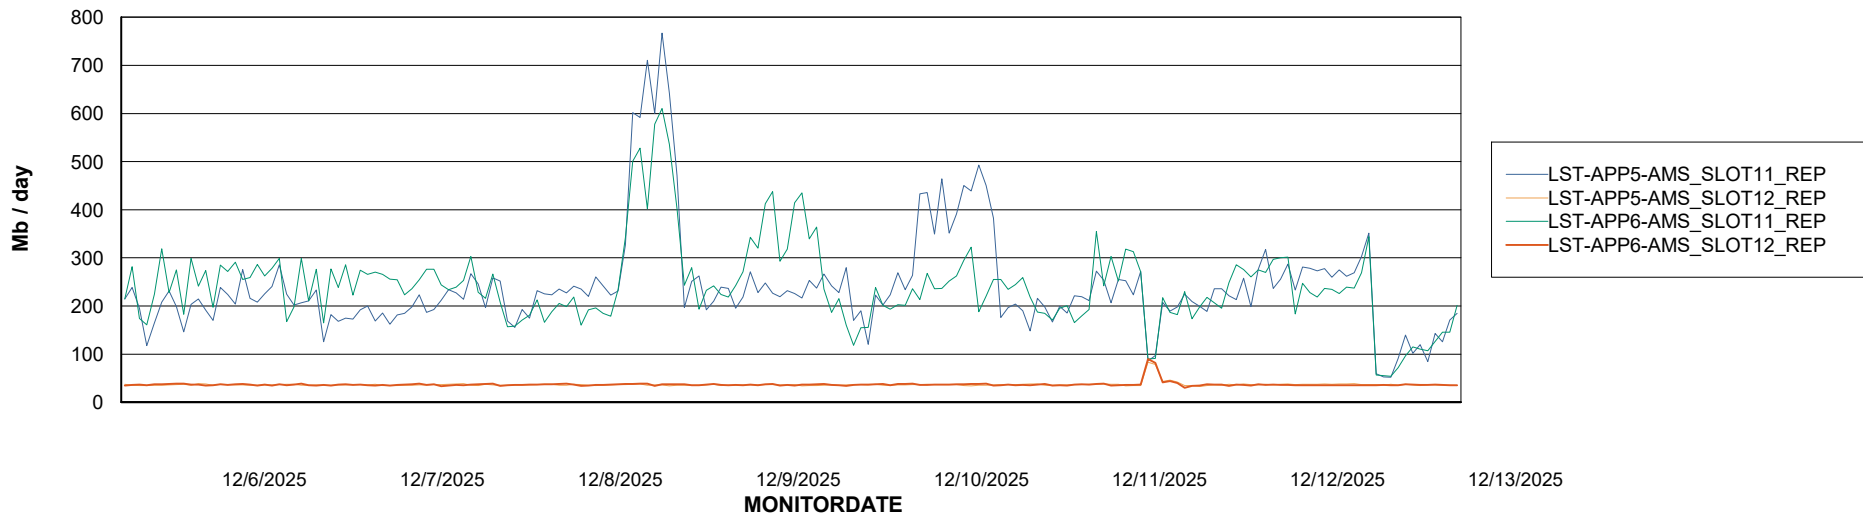

ABSSolute Application ReportServer Services

Avg memory used per ReportServer Service