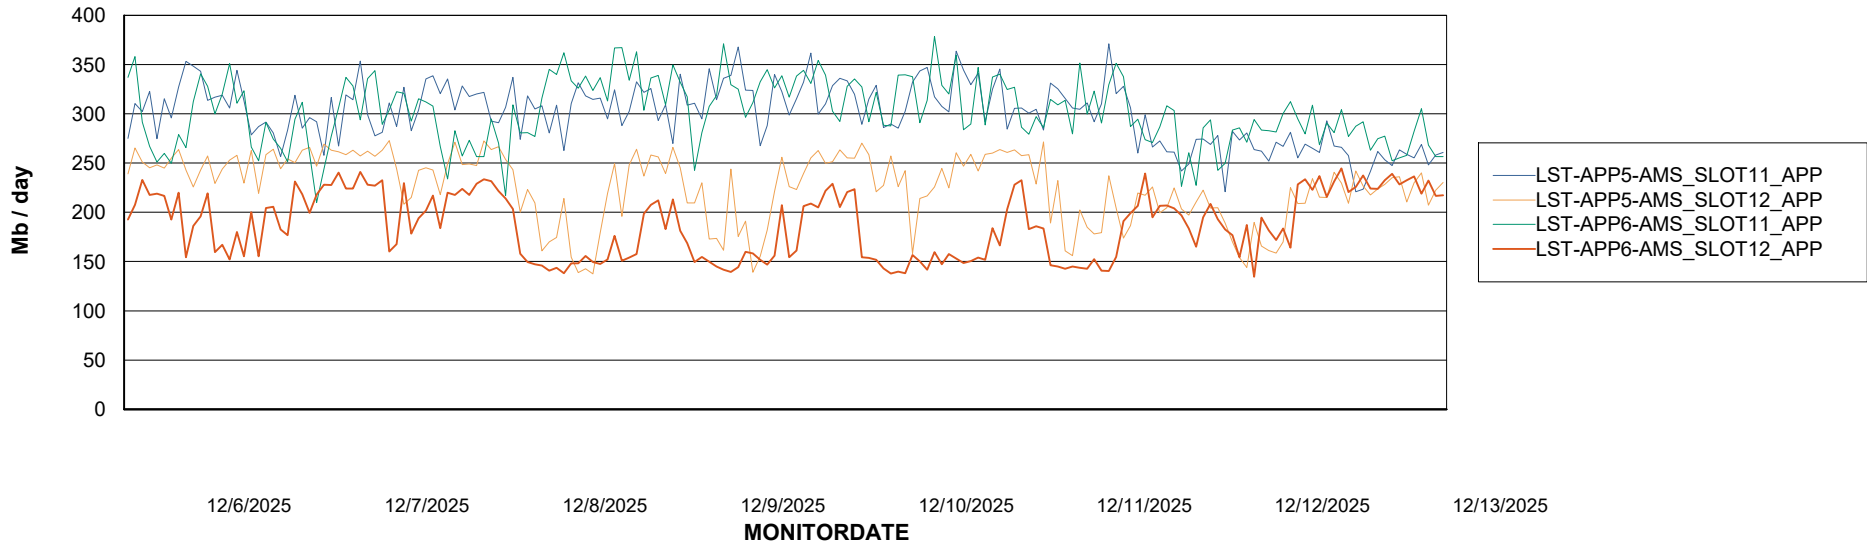

ABSSolute Application Server Services

Avg memory used per ABS Server Service