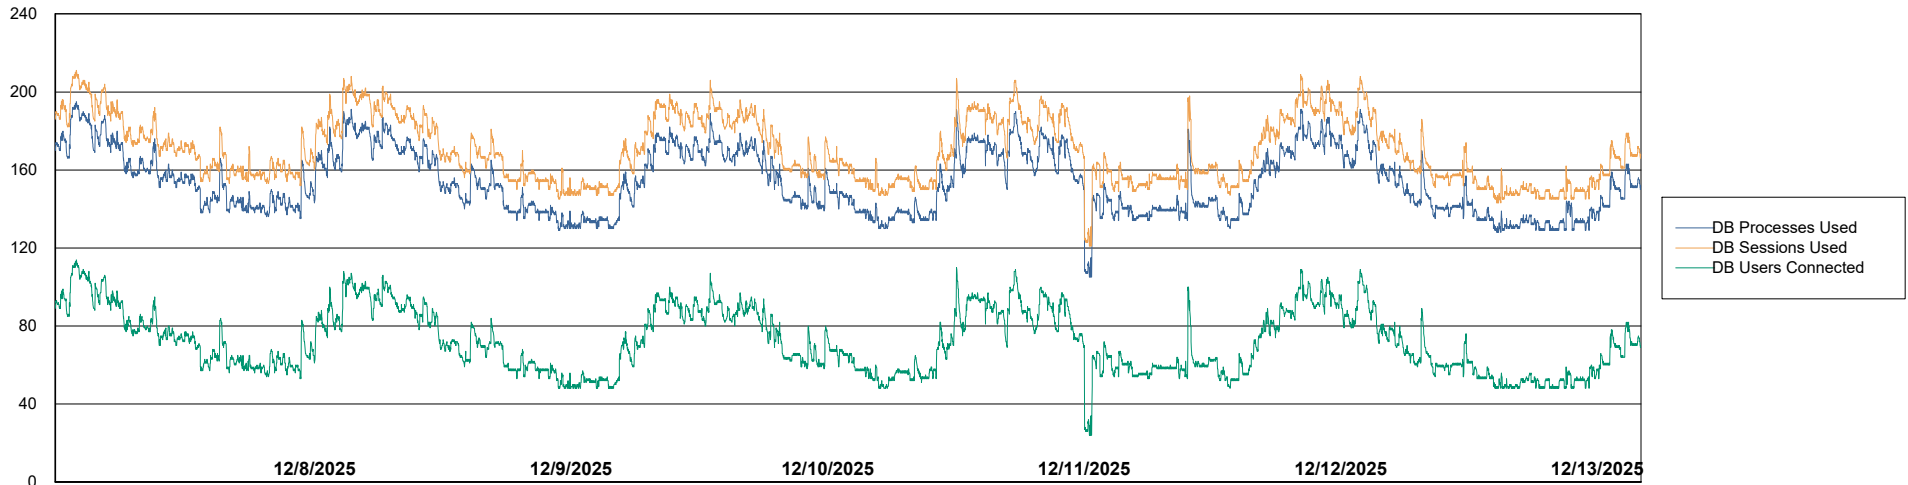

Database Performance LST-DBS6-AMS_DB_ABSEE2