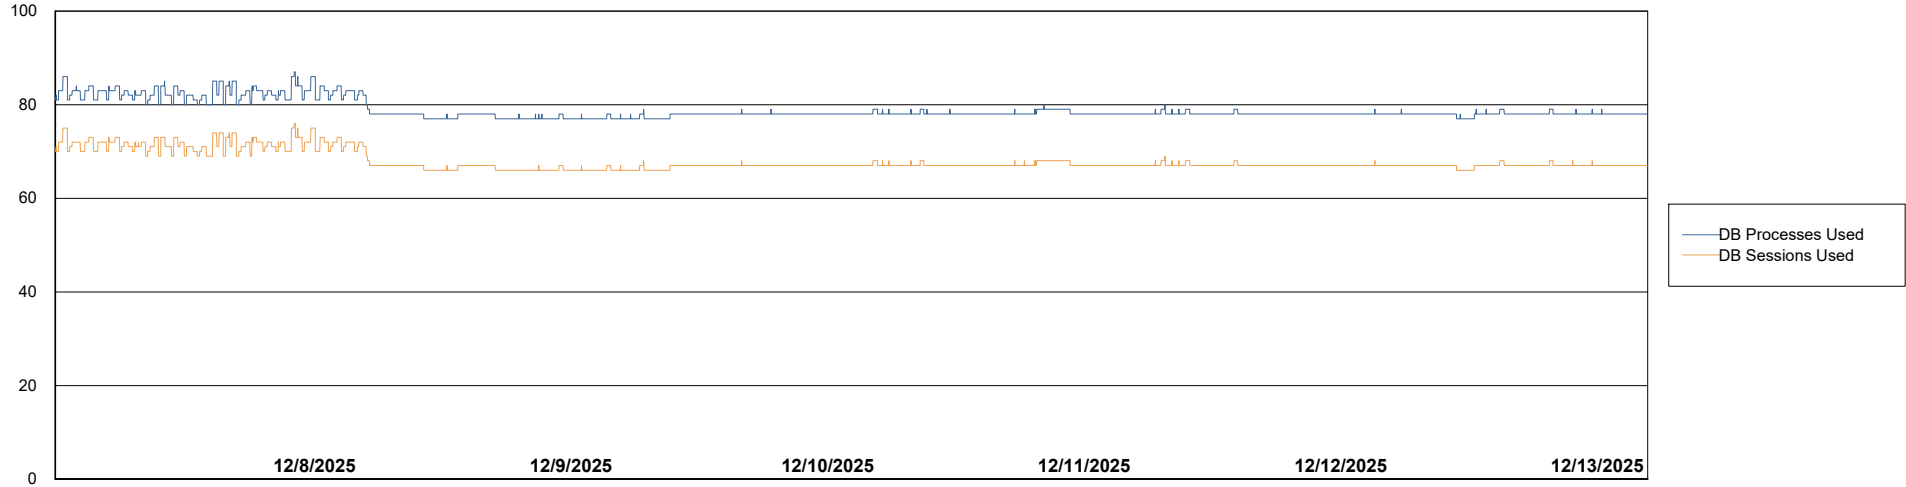

Database Performance LST-DBS2-AMS_DB_HSBABSCH

DB Processes Max 1,000
DB Processes Max 0