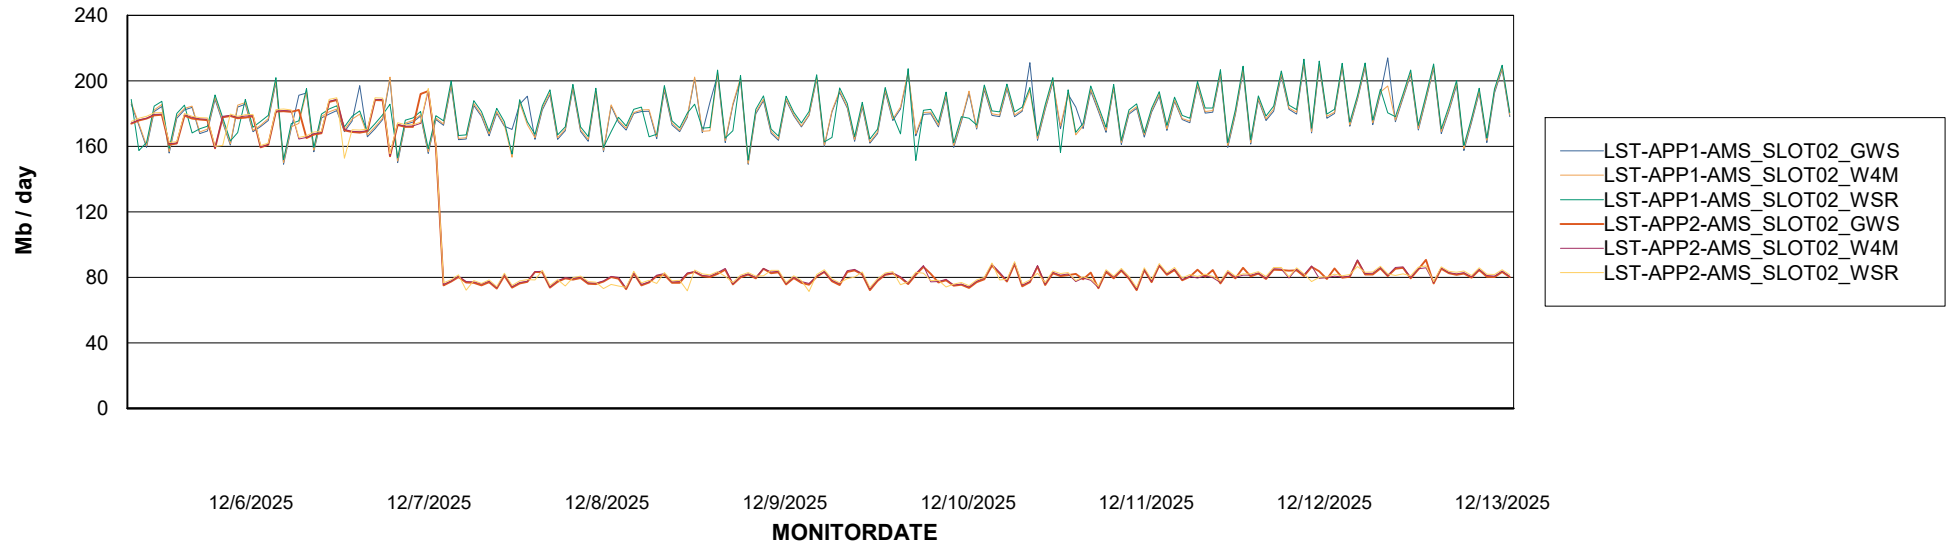

ABSSolute Web Component Services

Avg memory used per ABS Web component