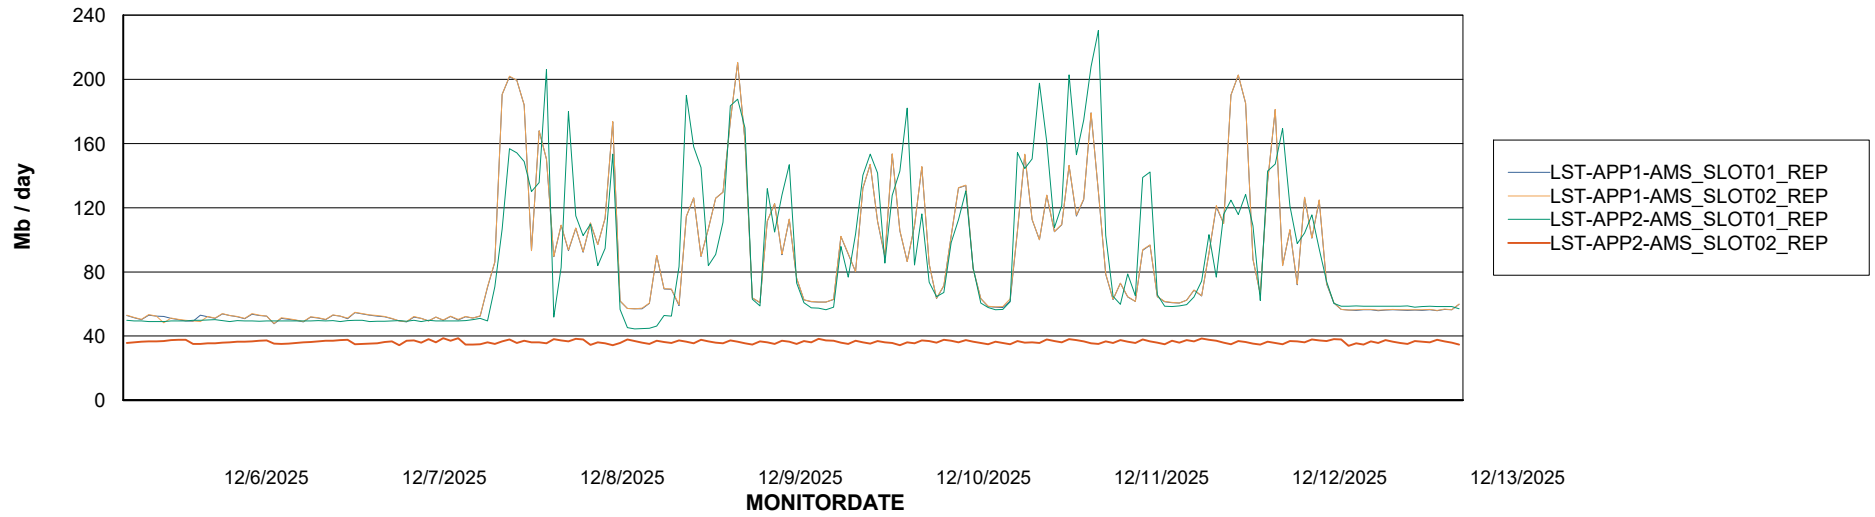

ABSSolute Application ReportServer Services

Avg memory used per ReportServer Service