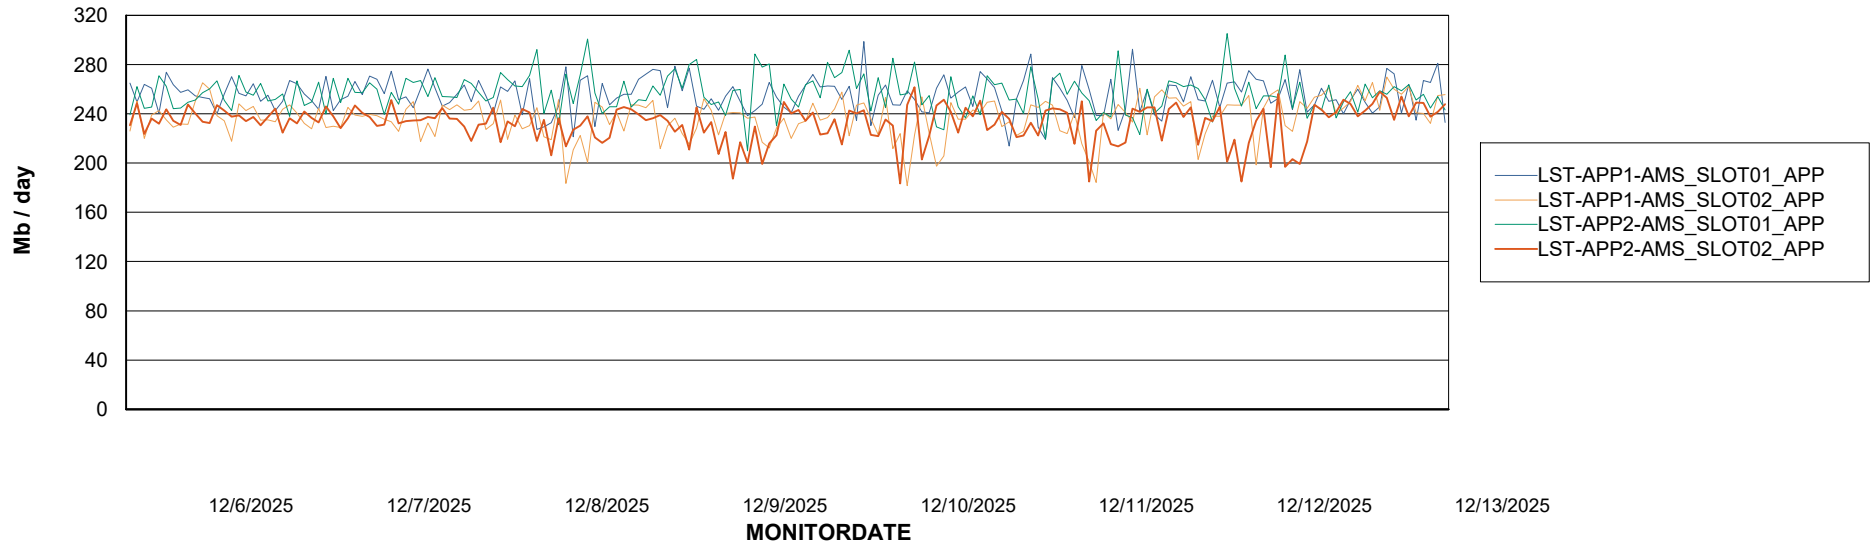

ABSSolute Application Server Services

Avg memory used per ABS Server Service