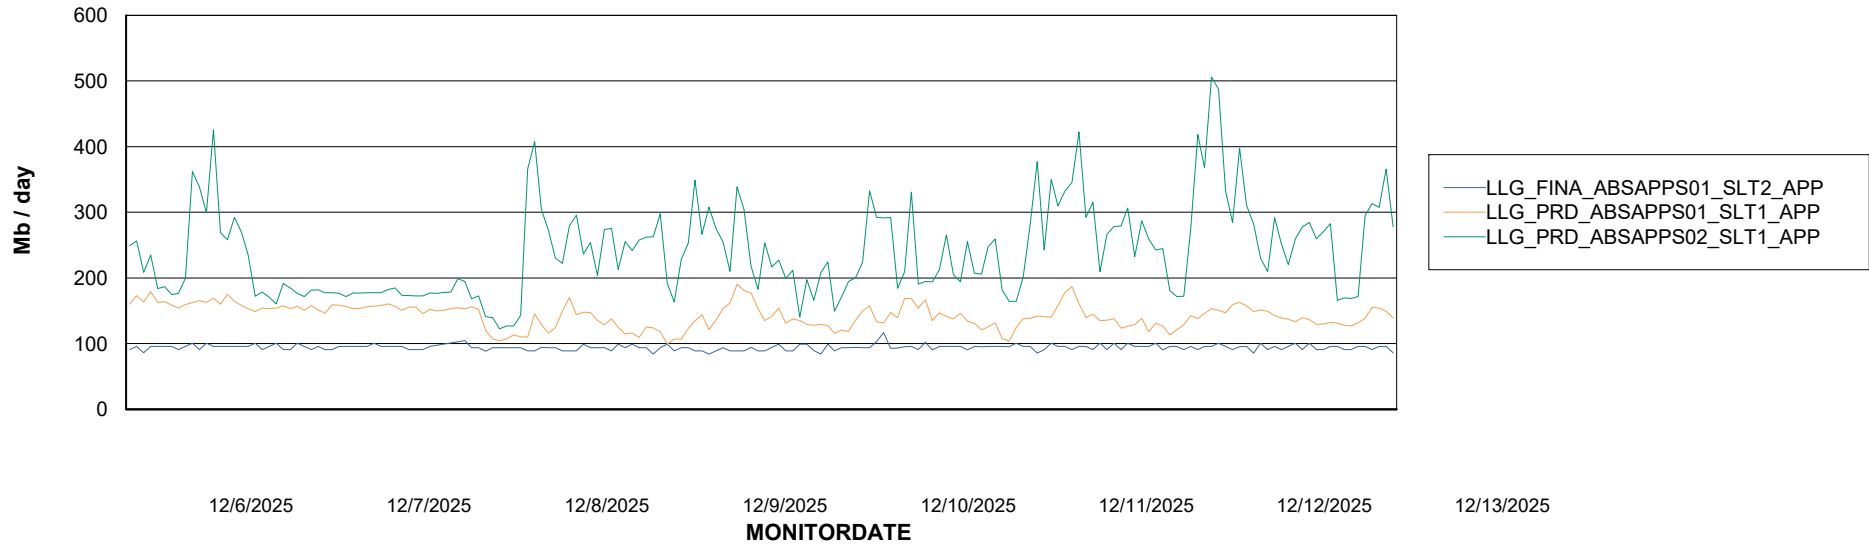

ABSSolute Application Server Services

Avg memory used per ABS Server Service