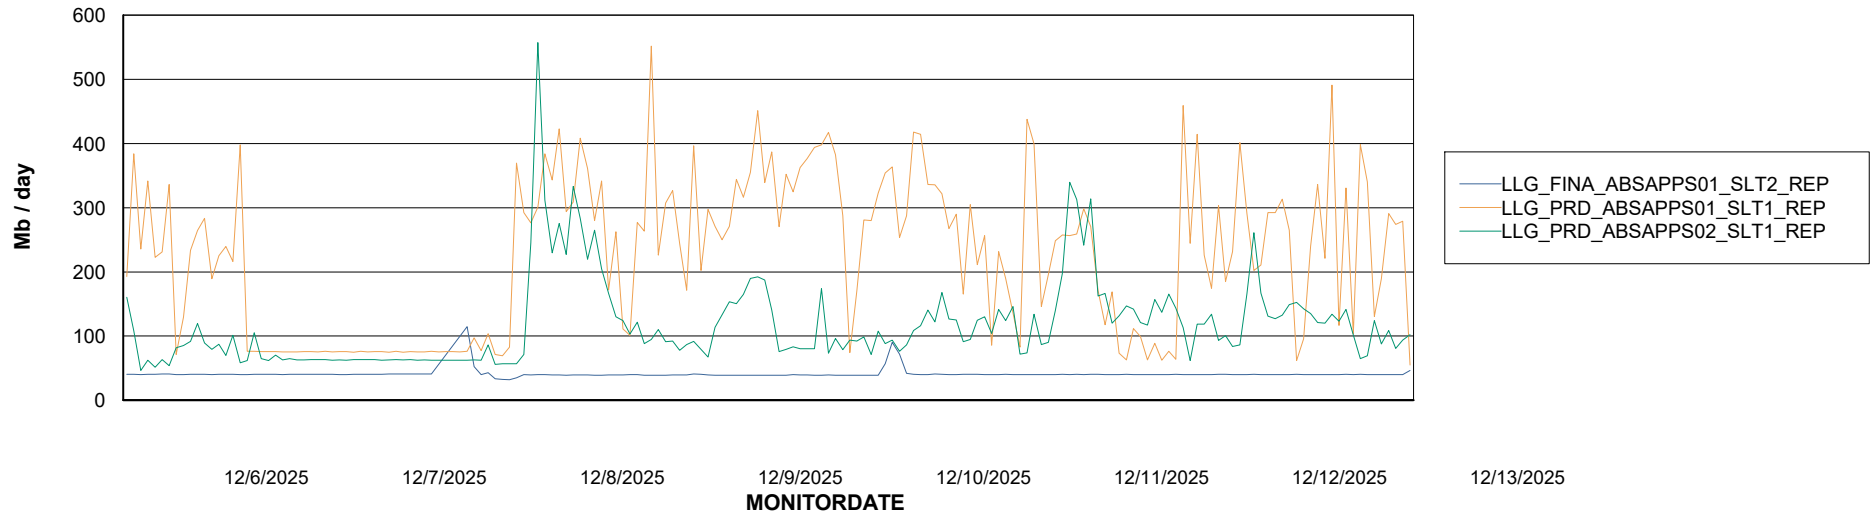

Avg memory used per ABS Server Service

Avg users per day per ABS server

Weekly SLA Customer Report

Customer LLG_Production
Database ID 148

ABSSolute Application ReportServer Services

Avg memory used per ReportServer Service