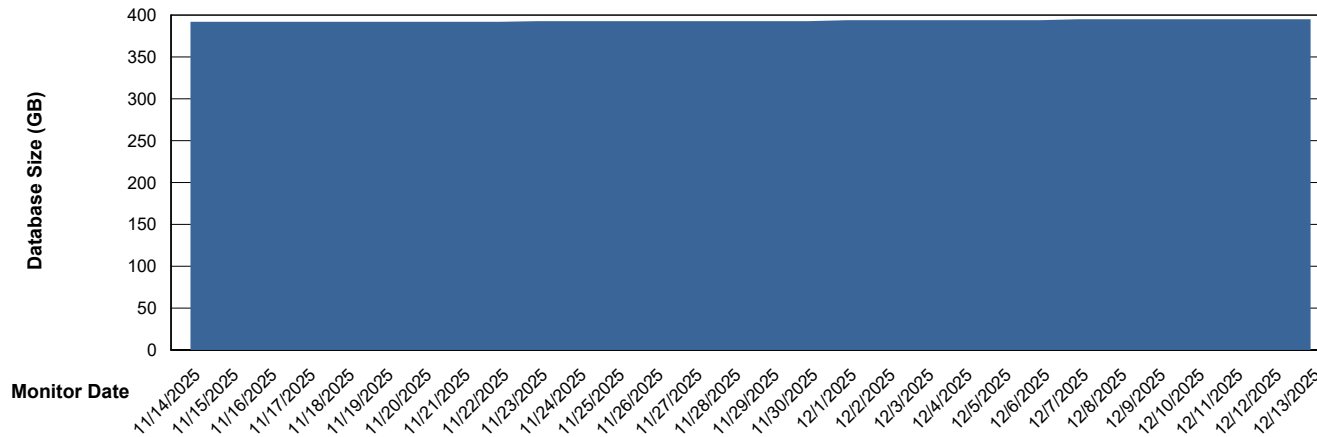

Weekly SLA Customer Report

Customer LLG_Production
Database ID 148

Database Performance LLG_ABSDB02_PROD_HSBABS1

DB Processes Max 0
DB Processes Max 300
DB Processes Max 4

Weekly SLA Customer Report

Customer LLG_Production
Database ID 148

DATABASE SIZE LLG_ABSBI01_BI_PROD_ABS1

Database growth over last month

DATABASE SIZE LLG_ABSDB01_PROD_ABS1

Database growth over last month

Weekly SLA Customer Report

Customer LLG_Production
 Database ID 148