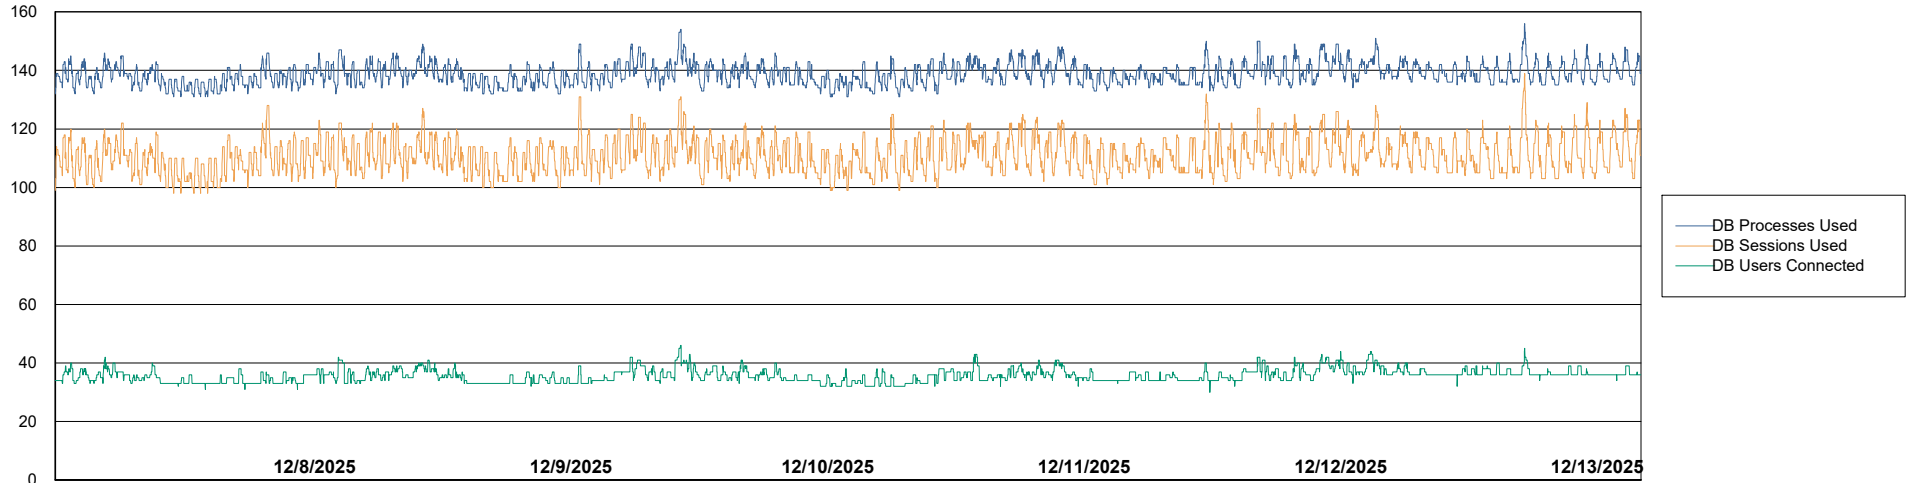

Weekly SLA Customer Report

Customer LLG_Production
Database ID 148

Database Performance LLG_ABSBI01_BI_PROD_ABS1

Weekly SLA Customer Report

Customer LLG_Production
Database ID 148

Database Performance LLG_ABSDB01_PROD_ABS1