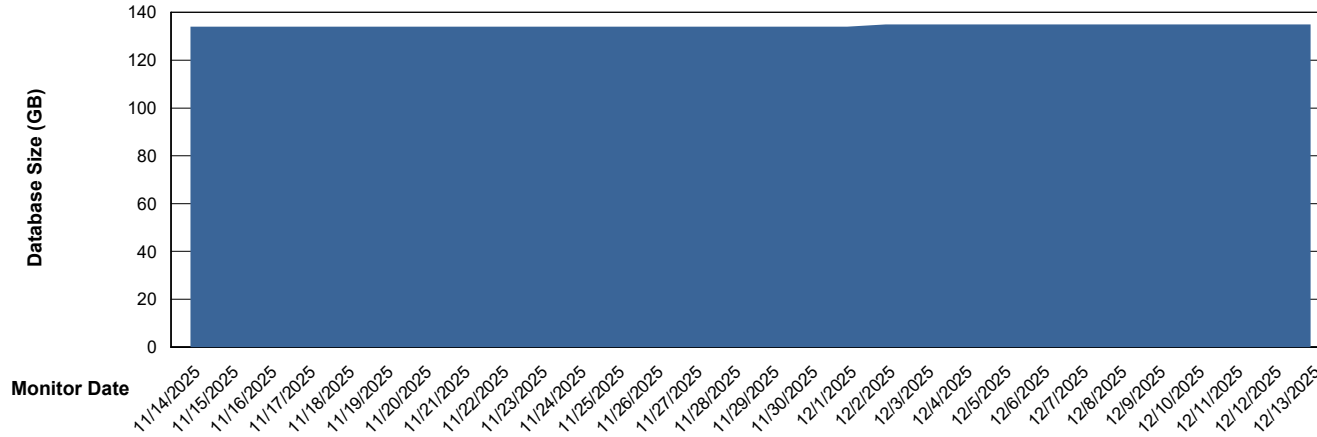

Weekly SLA Customer Report

Customer LLG_Production
Database ID 148

Database Performance LLG_ABSDB02_PROD_HSBABS1

DB Processes Max 0
DB Processes Max 300
DB Processes Max 4

Weekly SLA Customer Report

Customer LLG_Production
Database ID 148

DATABASE SIZE LLG_ABSBI01_BI_PROD_ABS1

Database growth over last month

DATABASE SIZE LLG_ABSDB01_PROD_ABS1

Database growth over last month

Weekly SLA Customer Report

Customer LLG_Production
 Database ID 148