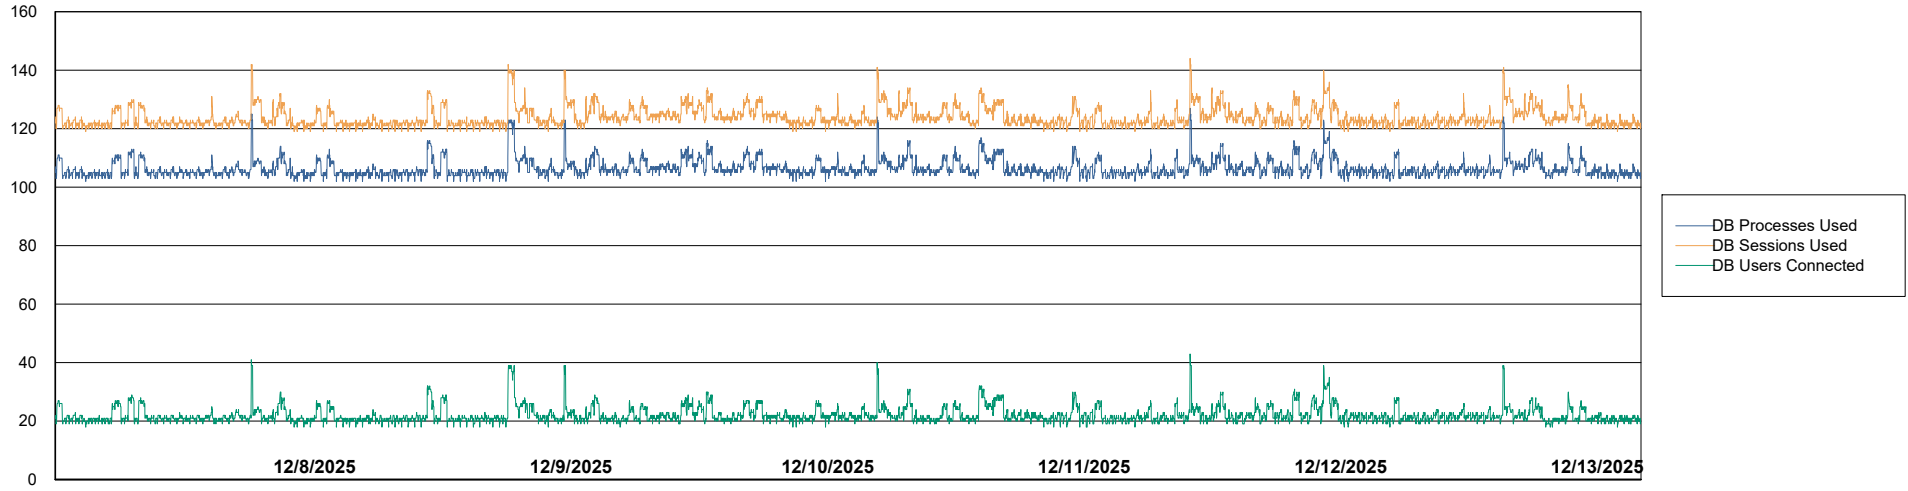

Database Performance KLH_PRD_SRSBIDB02_ABS1