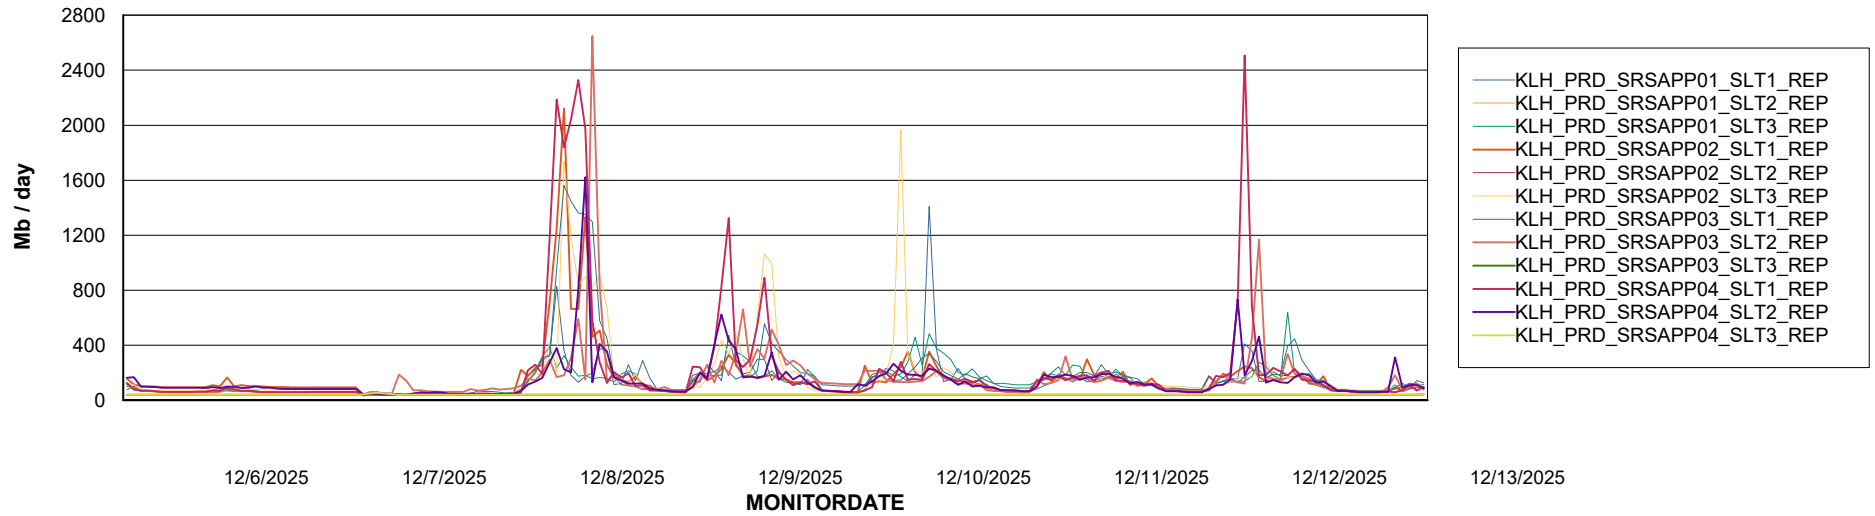

ABSSolute Application ReportServer Services

Avg memory used per ReportServer Service