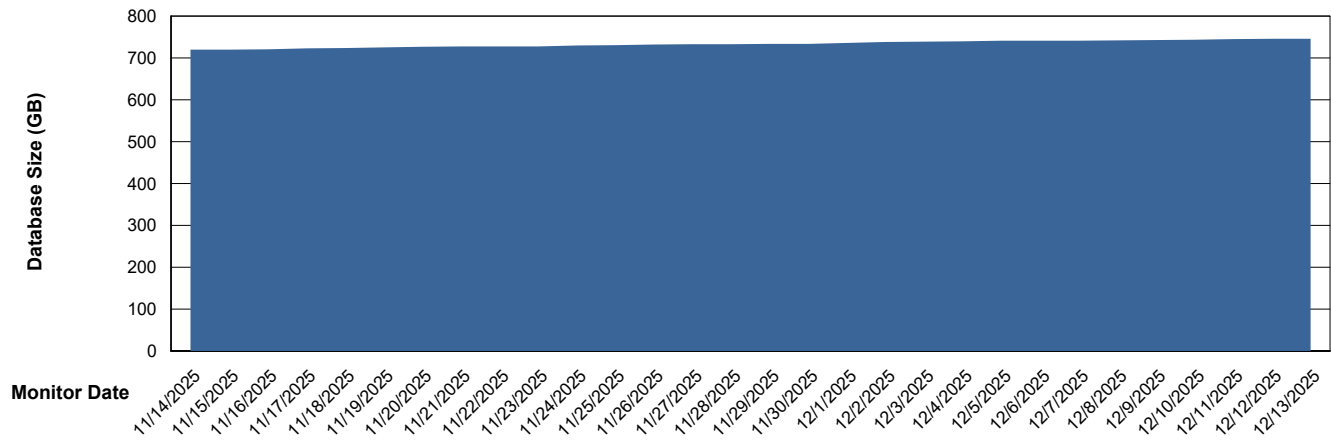

DATABASE SIZE KLH_PRD_SRSDB01_ABS1

Database growth over last month