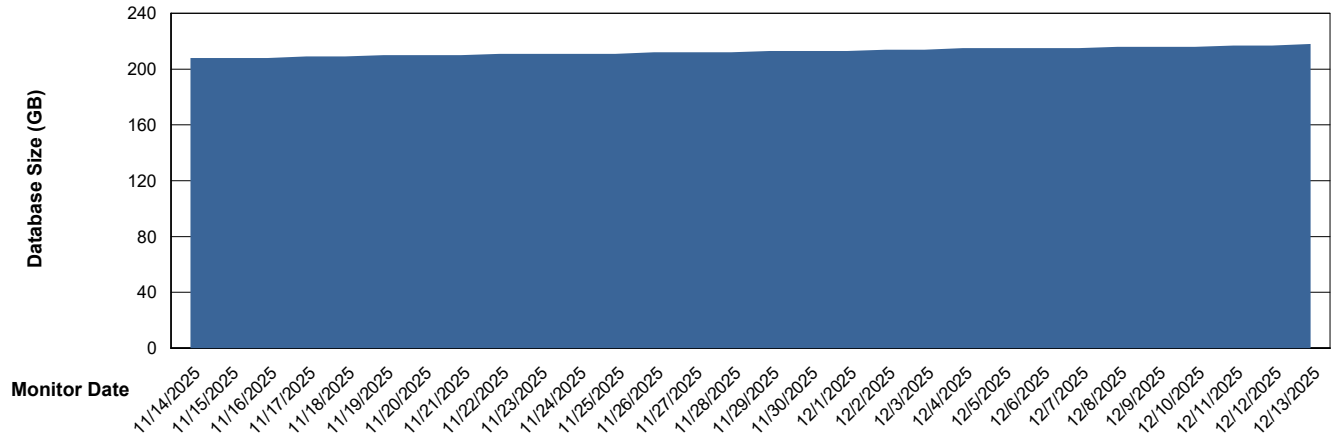

DATABASE SIZE KLH_PRD_SRSBIDB02_ABS1

Database growth over last month