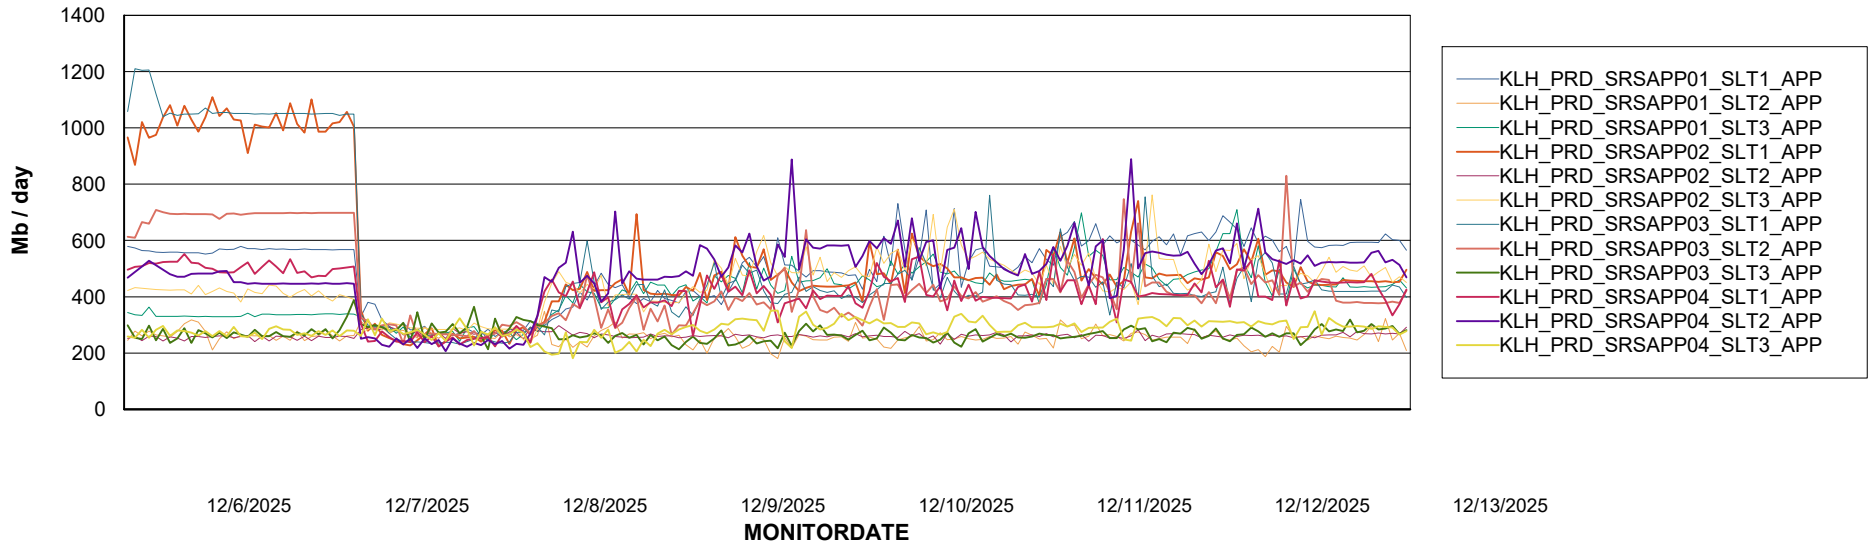

ABSSolute Application Server Services

Avg memory used per ABS Server Service