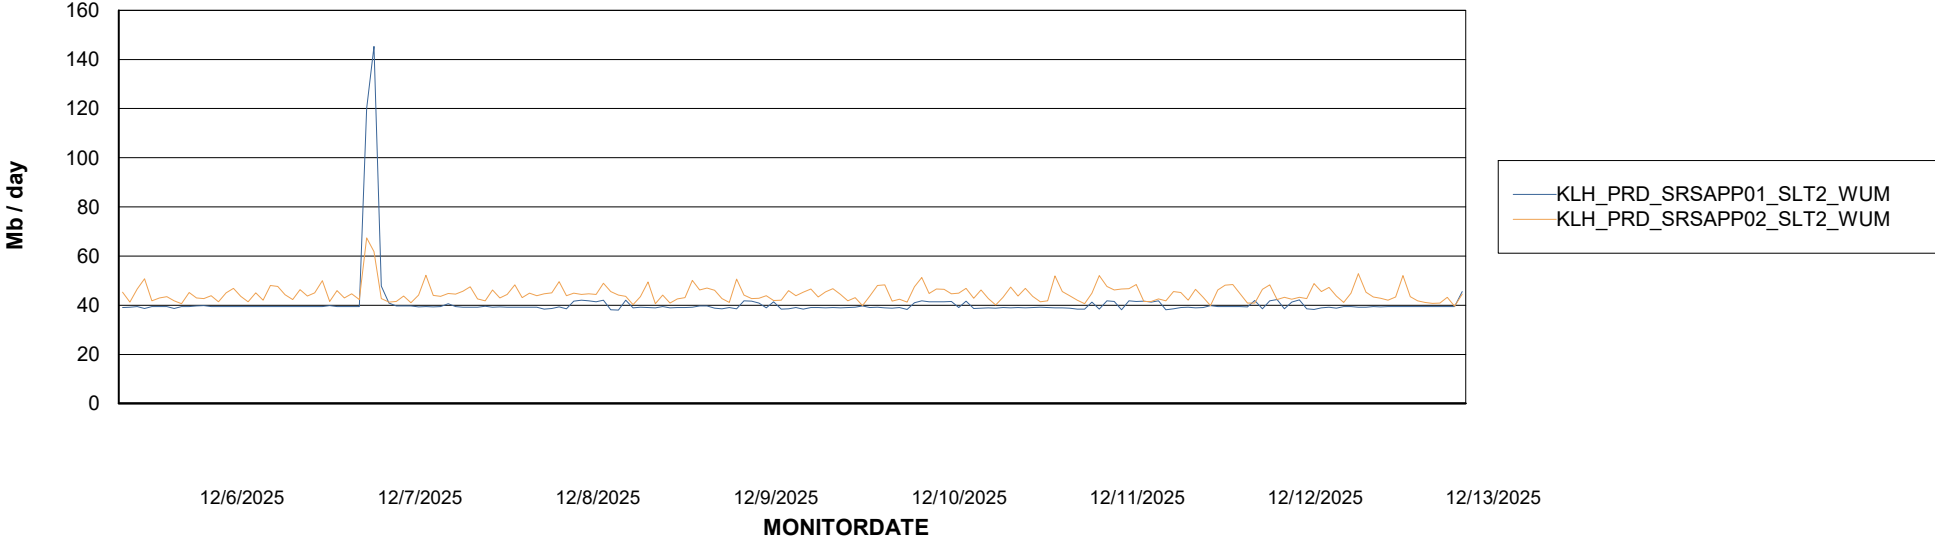

ABSSolute Web Component Services

Avg memory used per ABS Web component