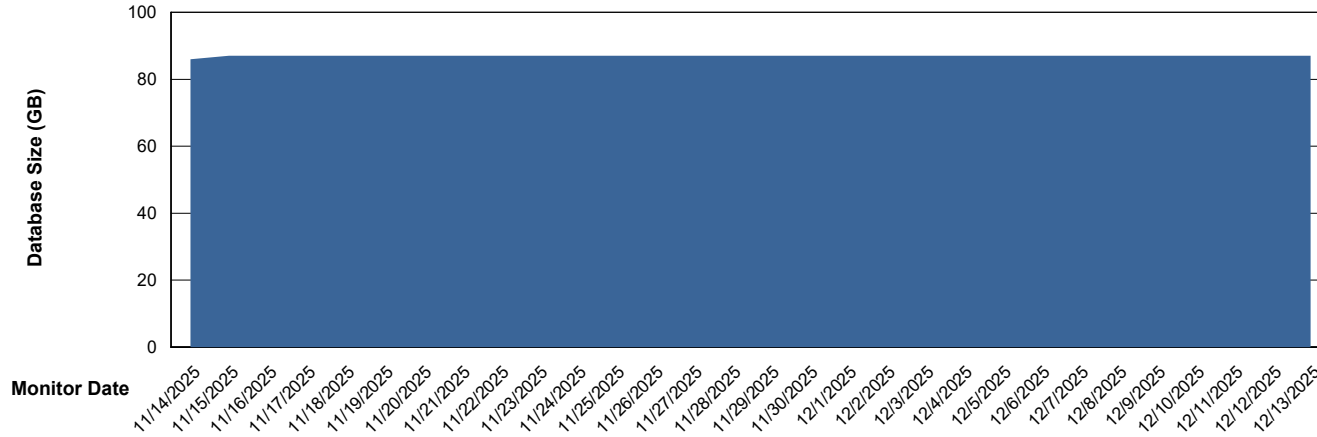

DATABASE SIZE KLA_PRD_KLAHQORA05_DB_ABS1

Database growth over last month