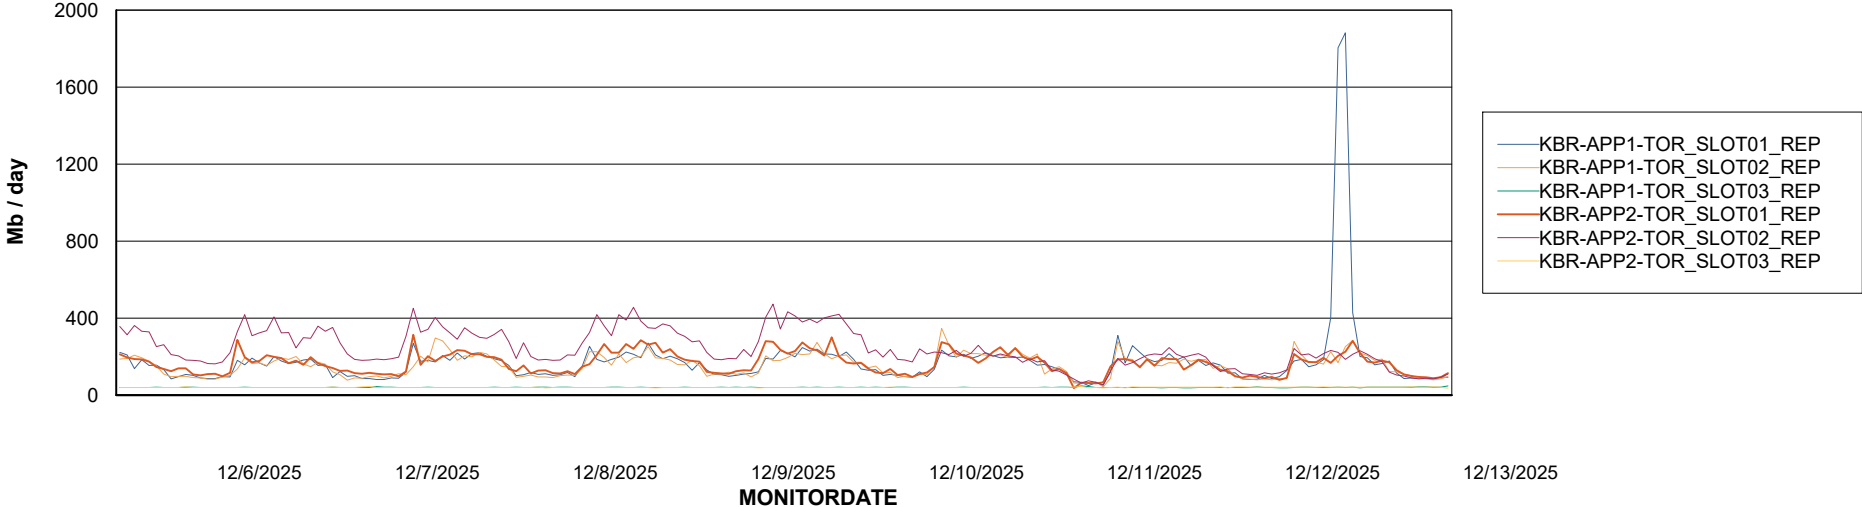

ABSSolute Application ReportServer Services

Avg memory used per ReportServer Service