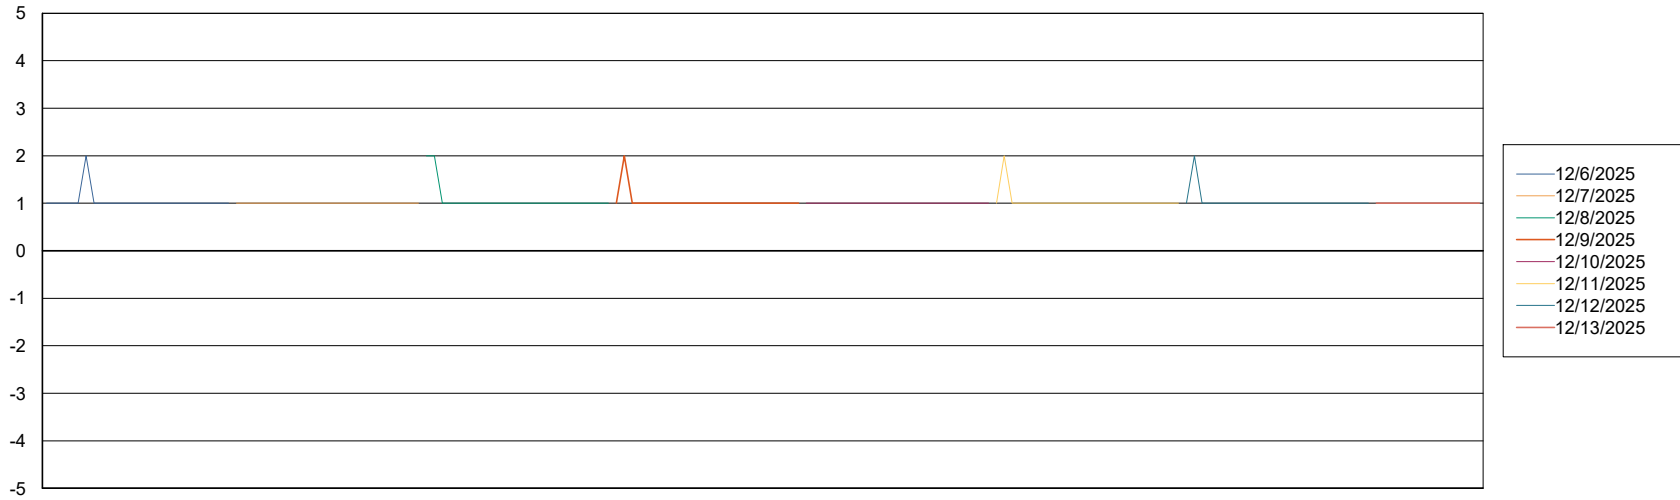

Standby Database Health KBR OCI TOR Production

Recovery lag for last 7 days