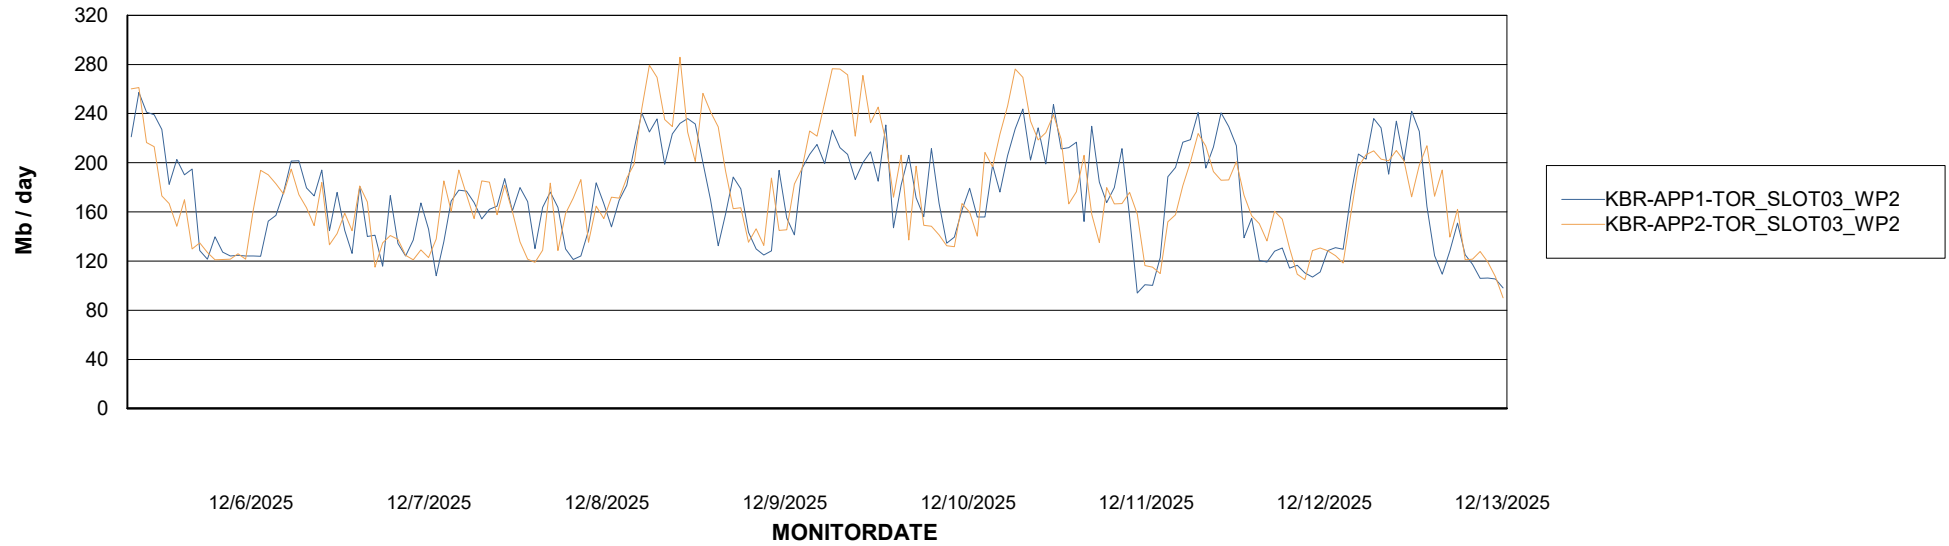

ABSSolute Web Component Services

Avg memory used per ABS Web component