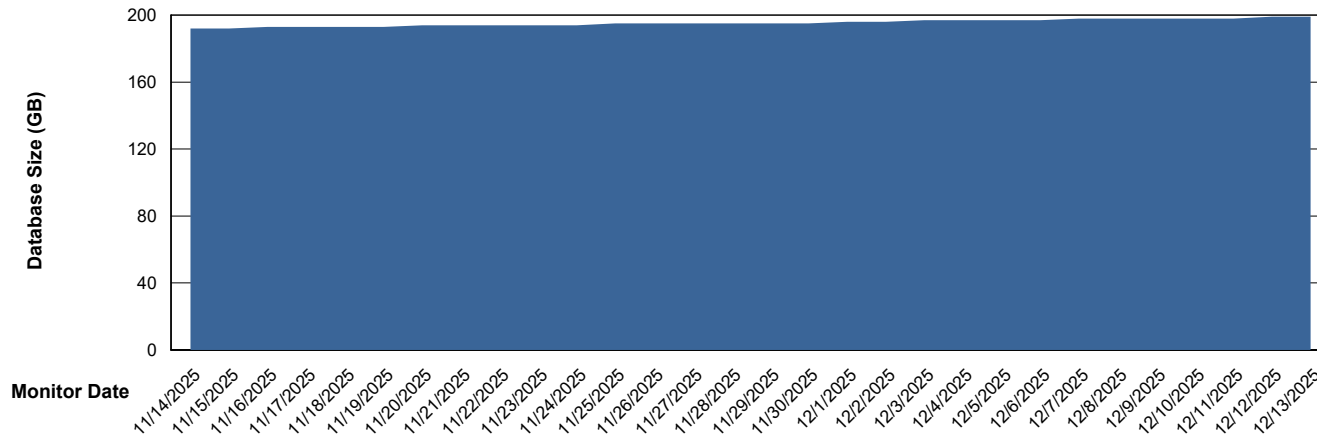

# Weekly SLA Customer Report

Customer KBR OCI TOR Production  
Database ID 200

DATABASE SIZE KBR-BI-TOR\_PROD\_ABS1

### Database growth over last month

DATABASE SIZE KBR-DBS1-TOR\_PROD\_ABS1

### Database growth over last month