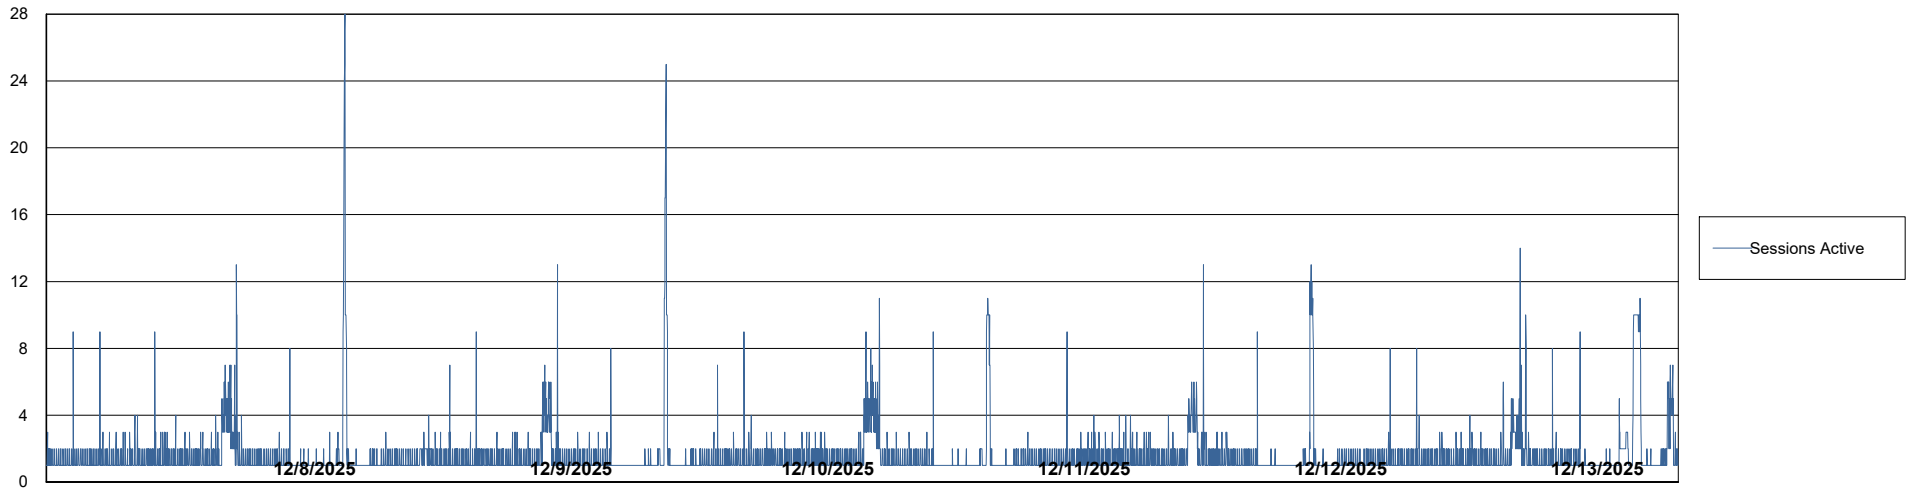

Database Performance KBR-DBS1-TOR_PROD_ABS1