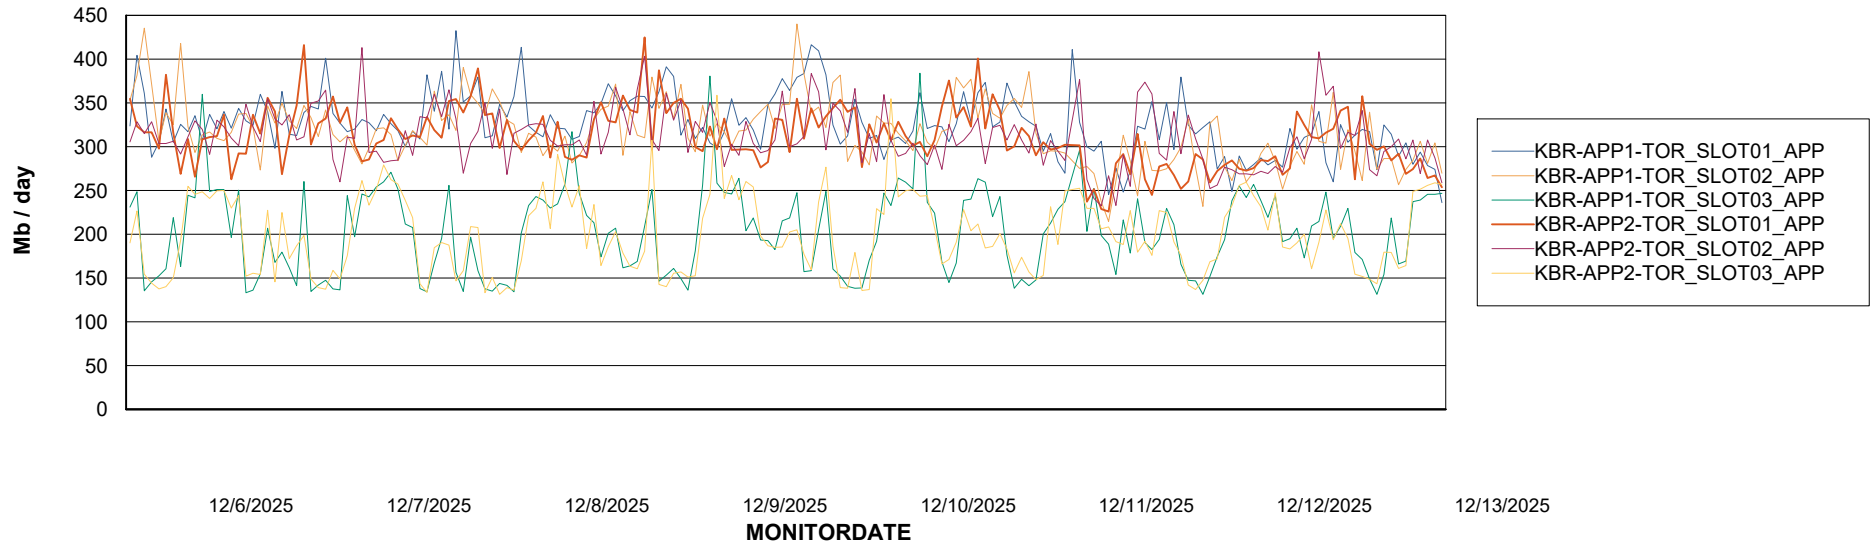

ABSSolute Application Server Services

Avg memory used per ABS Server Service