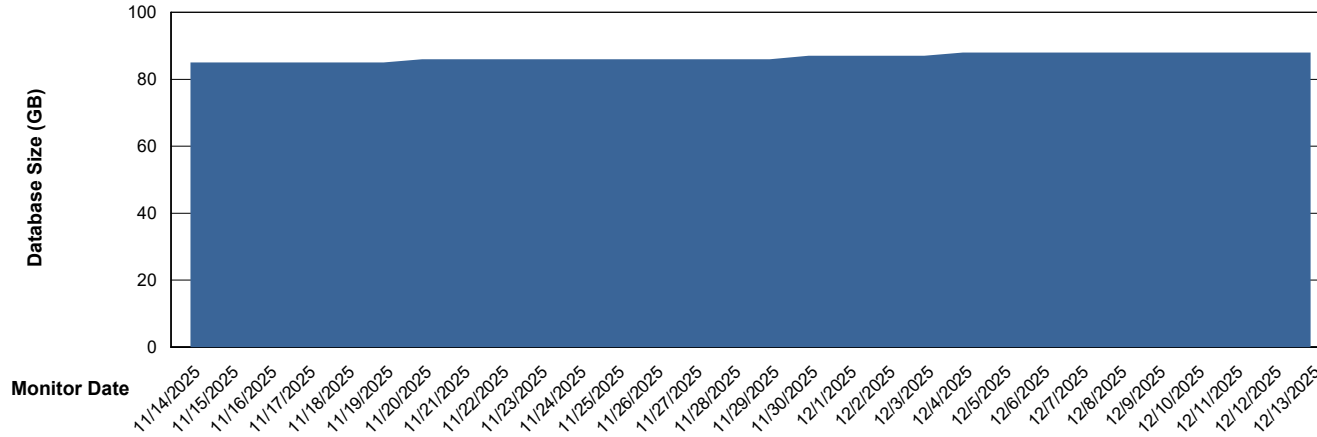

DATABASE SIZE KBR-BI-TOR_PROD_ABS1

Database growth over last month