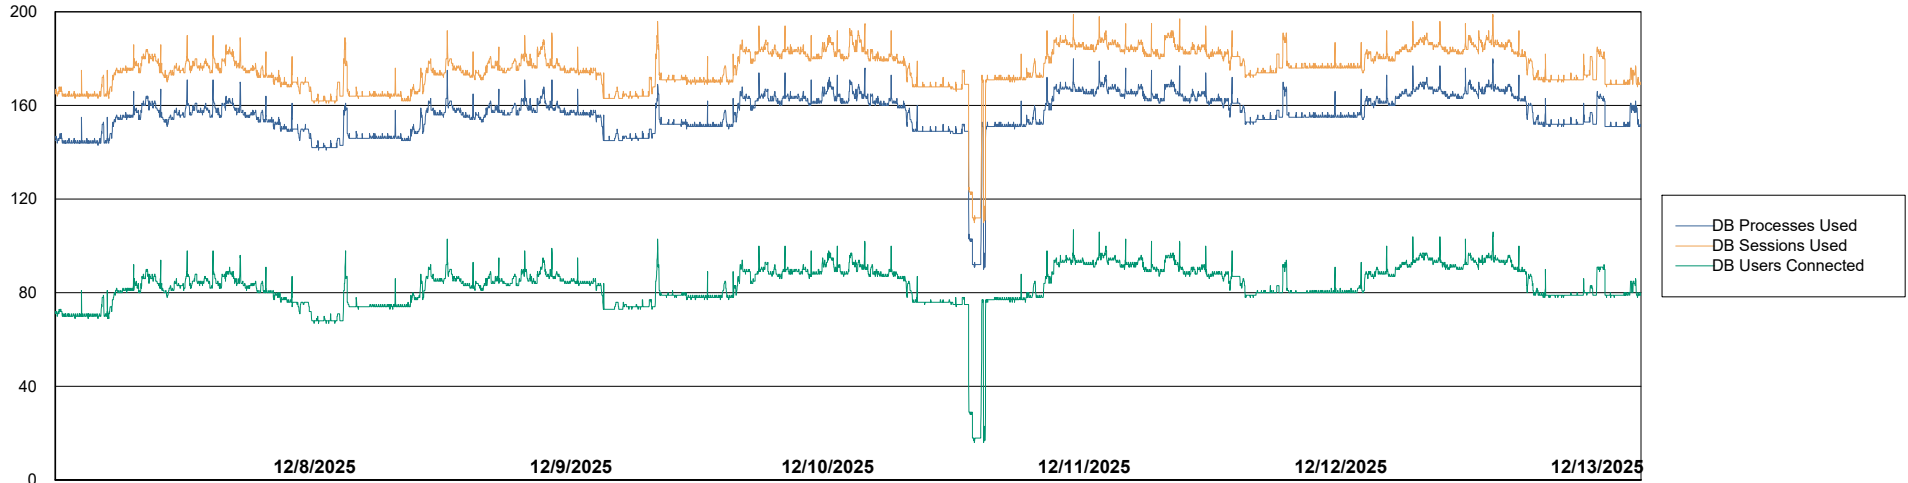

Database Performance KBR-DBS1-TOR_PROD_ABS1