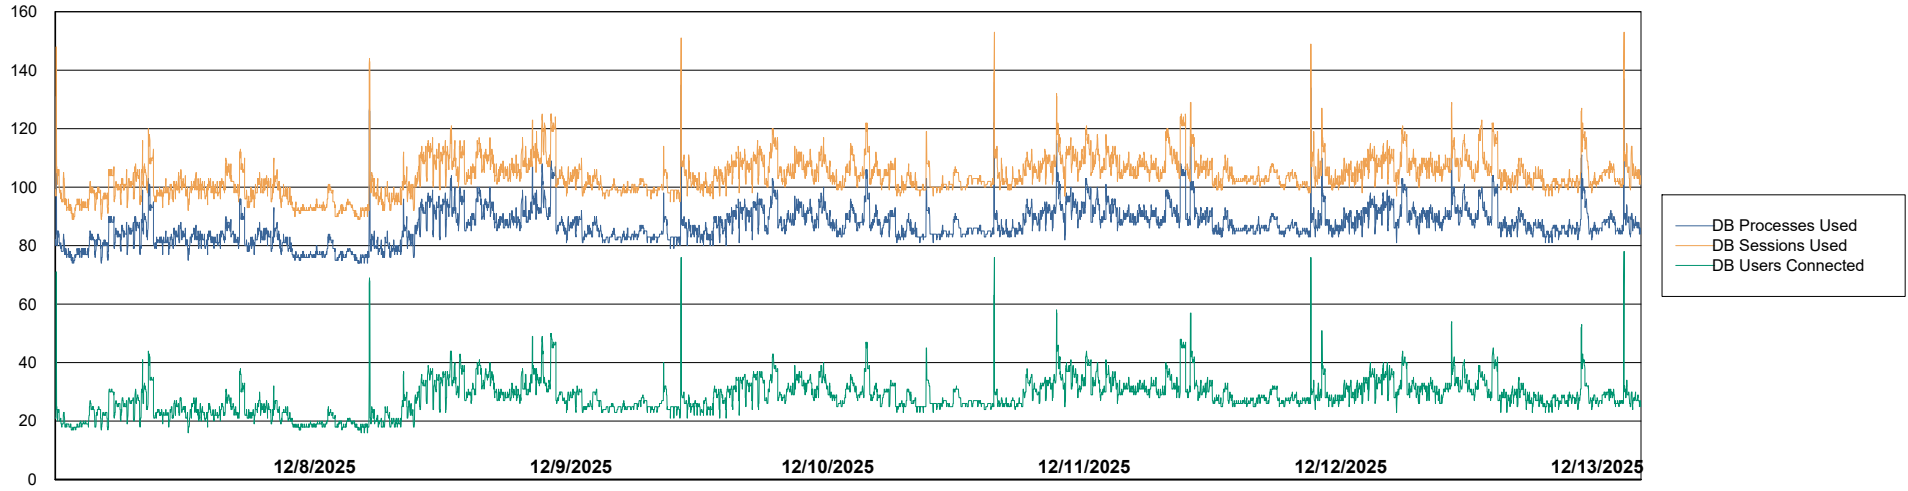

Database Performance KBR-BI-TOR_PROD_ABS1