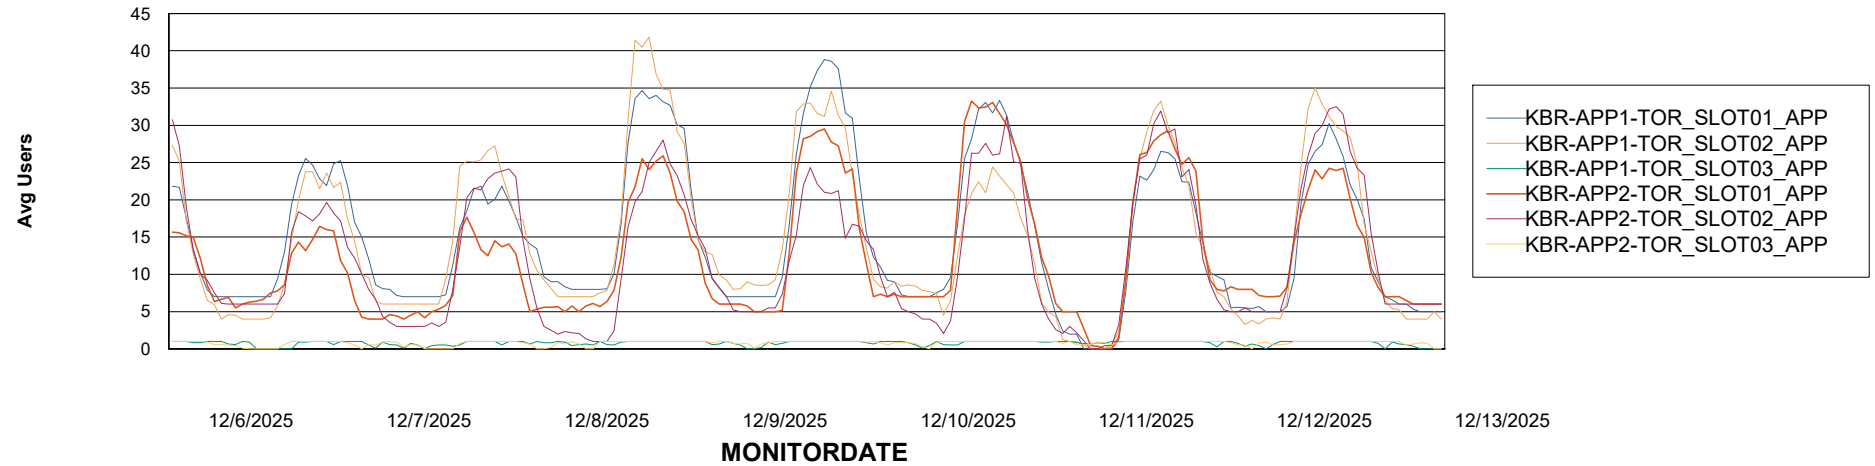

Avg users per day per ABS server