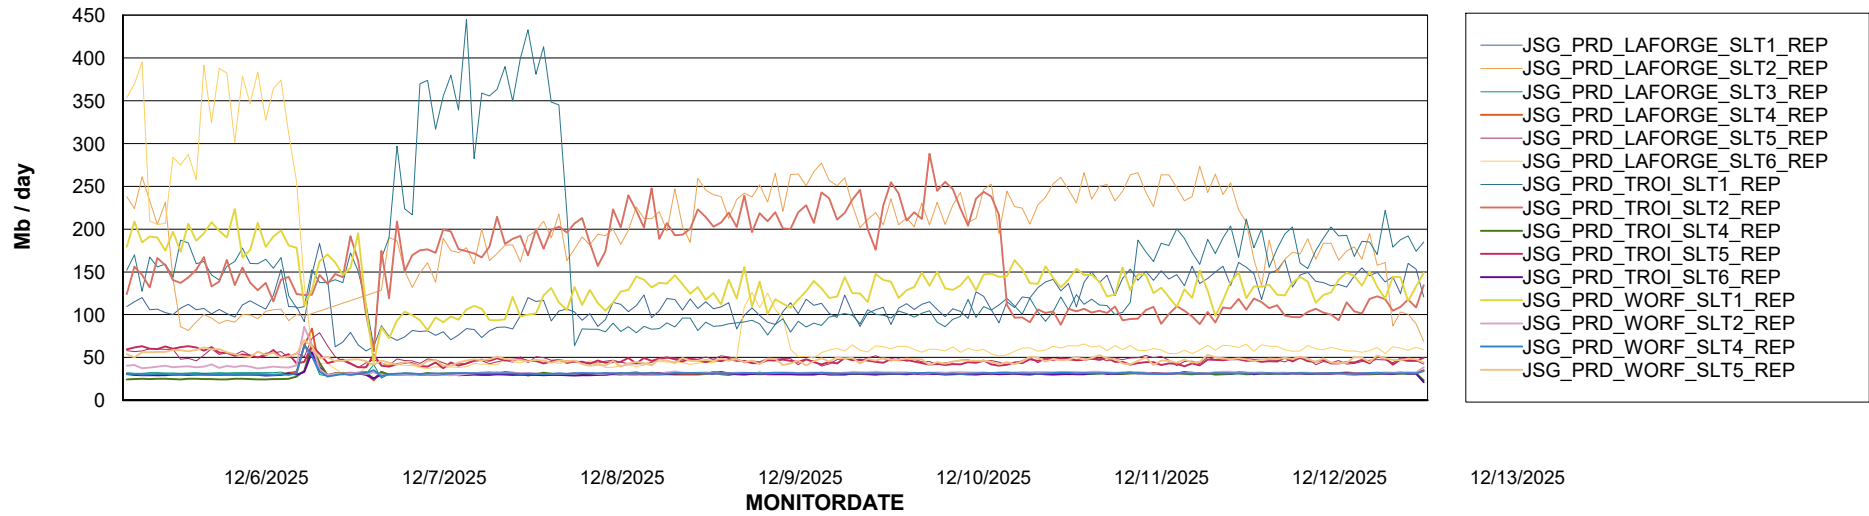

ABSSolute Application ReportServer Services

Avg memory used per ReportServer Service