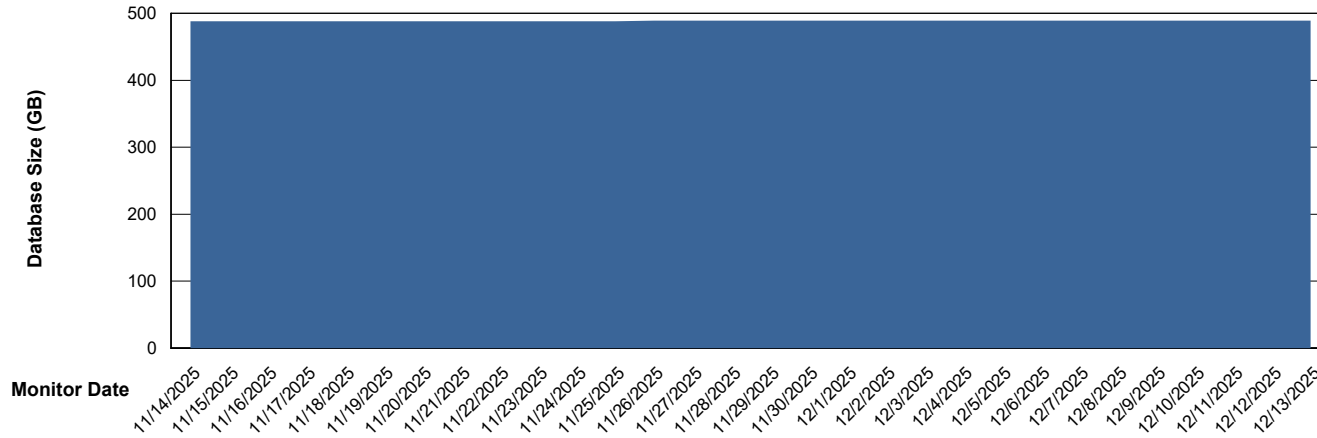

Weekly SLA Customer Report

Customer JSG_Production (24/7)
Database ID 102

Database Performance JSG_PRD_BASHIR_DB_ABS1

Weekly SLA Customer Report

Customer JSG_Production (24/7)
Database ID 102

Database Performance JSG_PRD_PICARD_DB_ABS1

DB Processes Max 4
DB Processes Max 1,000
DB Processes Max 0

Weekly SLA Customer Report

Customer JSG_Production (24/7)
Database ID 102

Database Performance JSG_PRD_RIKER_DB_HSBABS1

Weekly SLA Customer Report

Customer JSG_Production (24/7)
Database ID 102

DATABASE SIZE JSG_PRD_BASHIR_DB_ABS1

Database growth over last month

DATABASE SIZE JSG_PRD_RIKER_DB_HSBABS1

Database growth over last month

Weekly SLA Customer Report