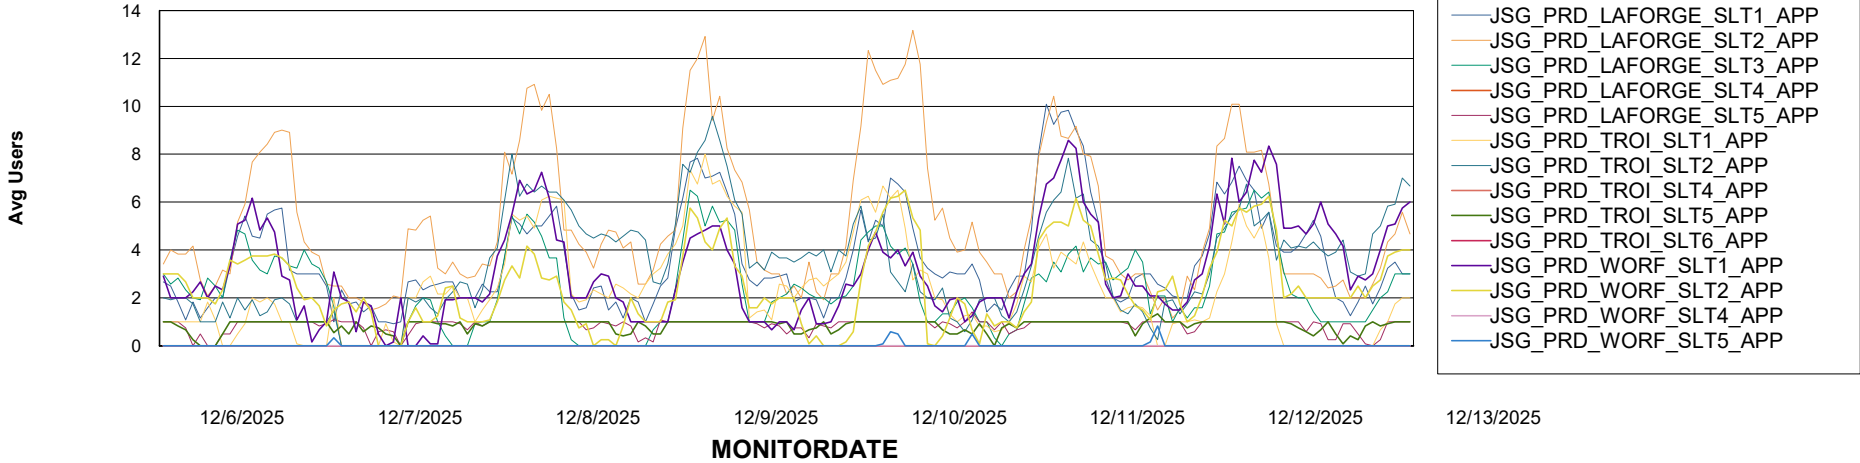

Avg users per day per ABS server