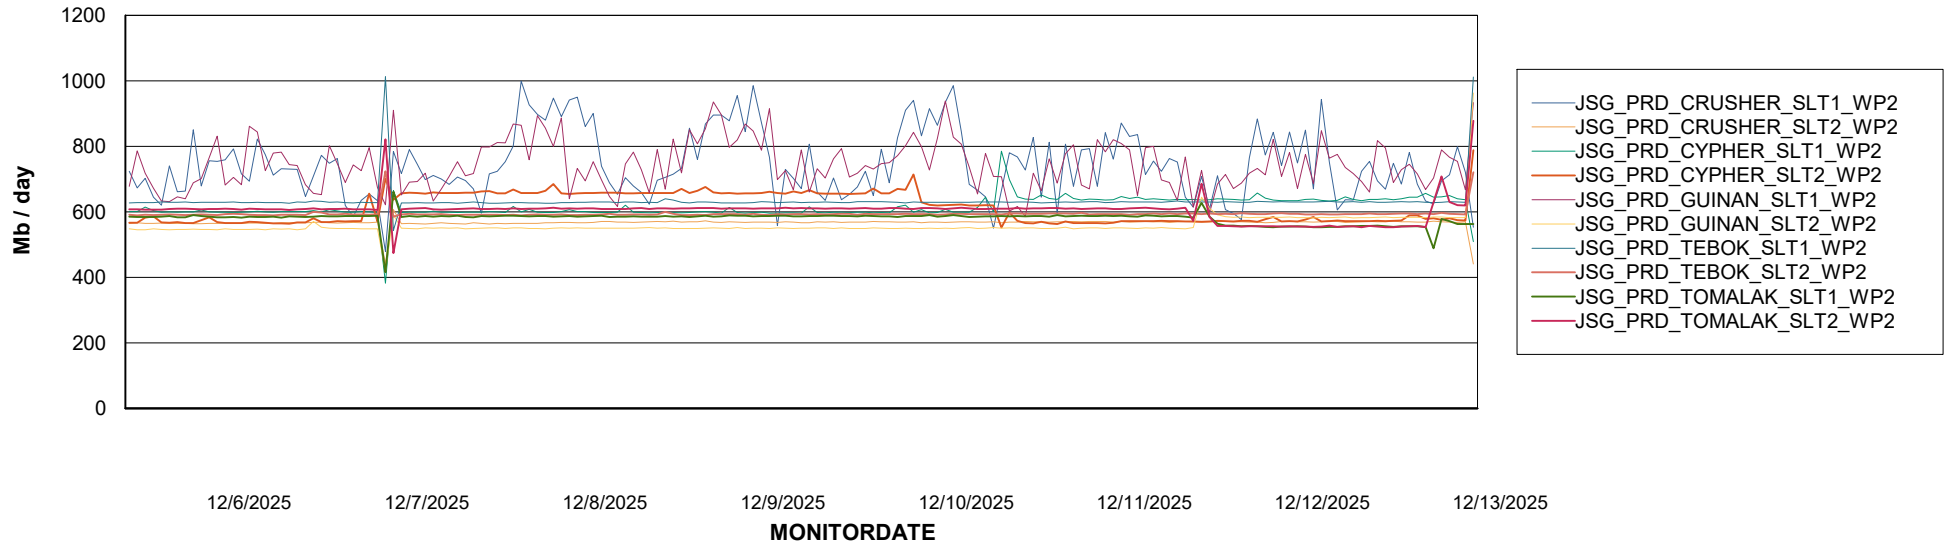

ABSSolute Web Component Services

Avg memory used per ABS Web component