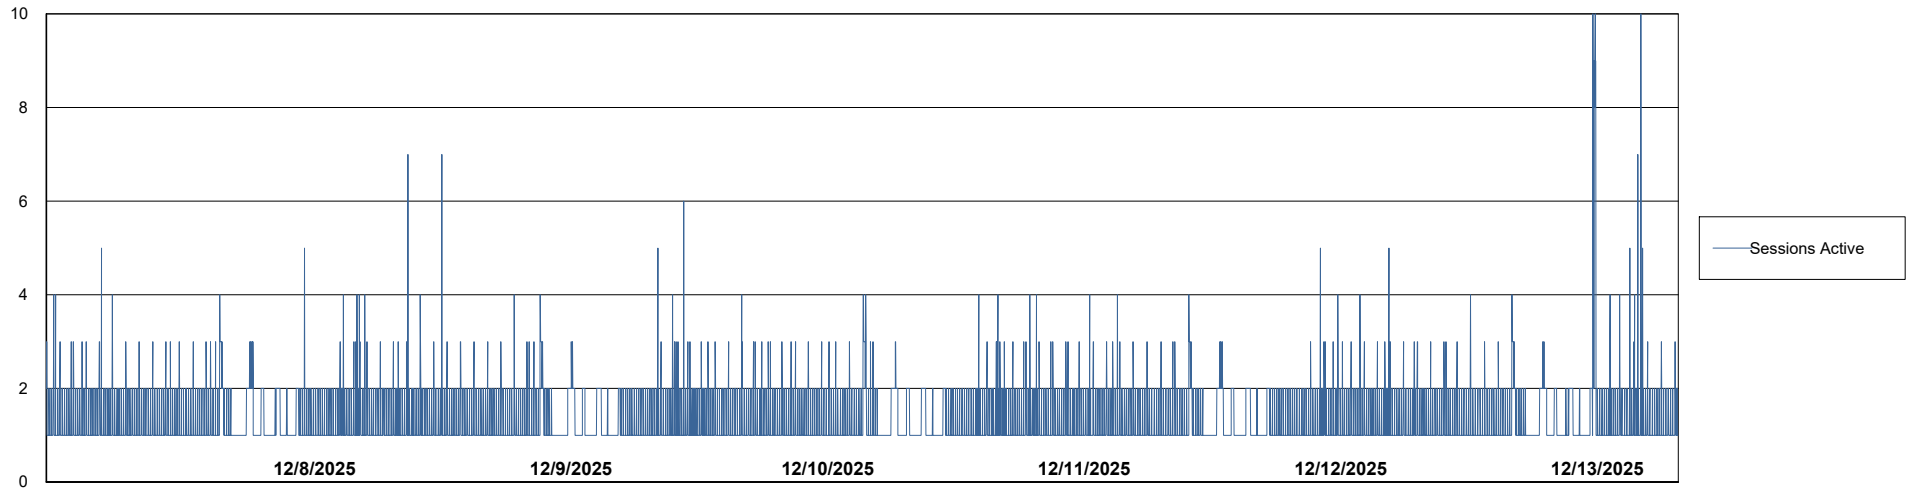

Weekly SLA Customer Report

Customer JSG_Production (24/7)
Database ID 102

Harddisk Usage JSG_PRD_WORF

	Free disk space on C: (%)	Total disk space on C: (Gb)	Used disk space on C: (Gb)
12/13/2025	46	149	80
12/12/2025	46	149	80
12/11/2025	46	149	80
12/10/2025	46	149	80
12/9/2025	46	149	80
12/8/2025	46	149	81
12/7/2025	45	149	82

Weekly SLA Customer Report

Customer JSG_Production (24/7)
Database ID 102

Database Performance JSG_PRD_BASHIR_DB_ABS1

Weekly SLA Customer Report

Customer JSG_Production (24/7)
Database ID 102

Database Performance JSG_PRD_PICARD_DB_ABS1