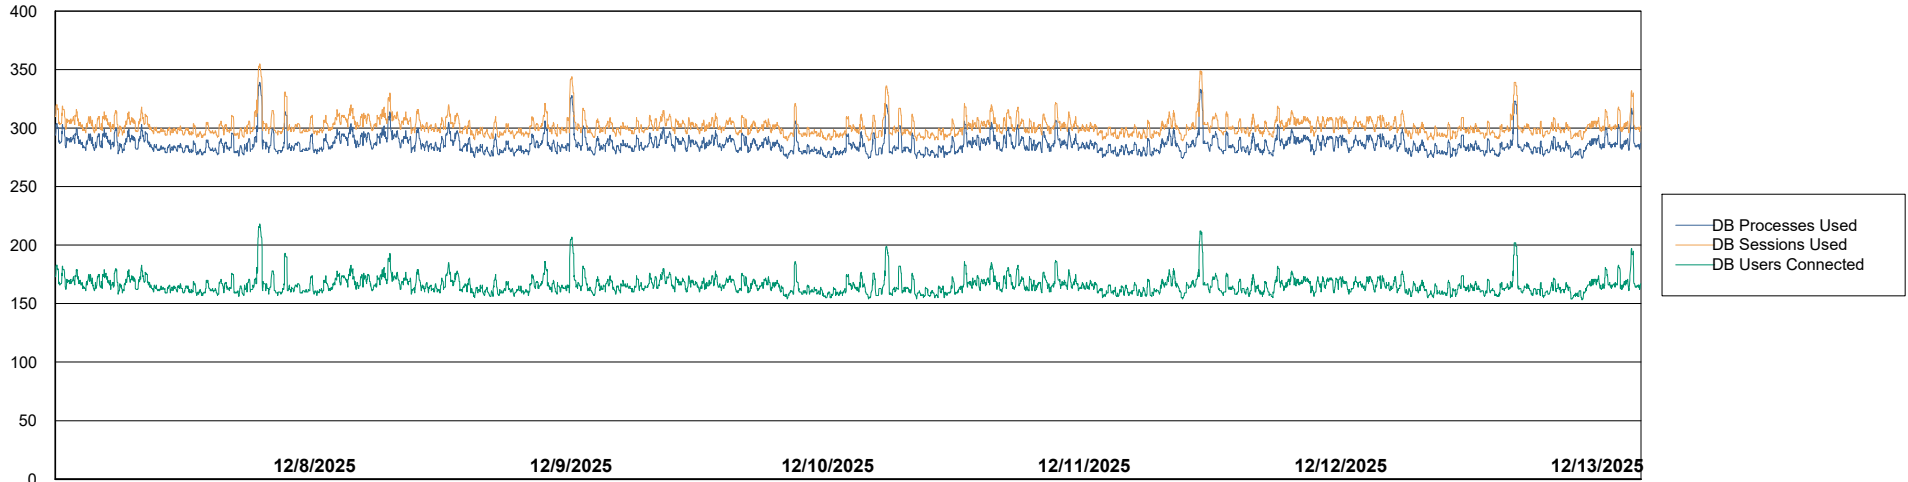

DB Processes Max 4
DB Processes Max 1,000
DB Processes Max 0

Weekly SLA Customer Report

Customer JSG_Production (24/7)
Database ID 102

Database Performance JSG_PRD_RIKER_DB_HSBABS1

Weekly SLA Customer Report