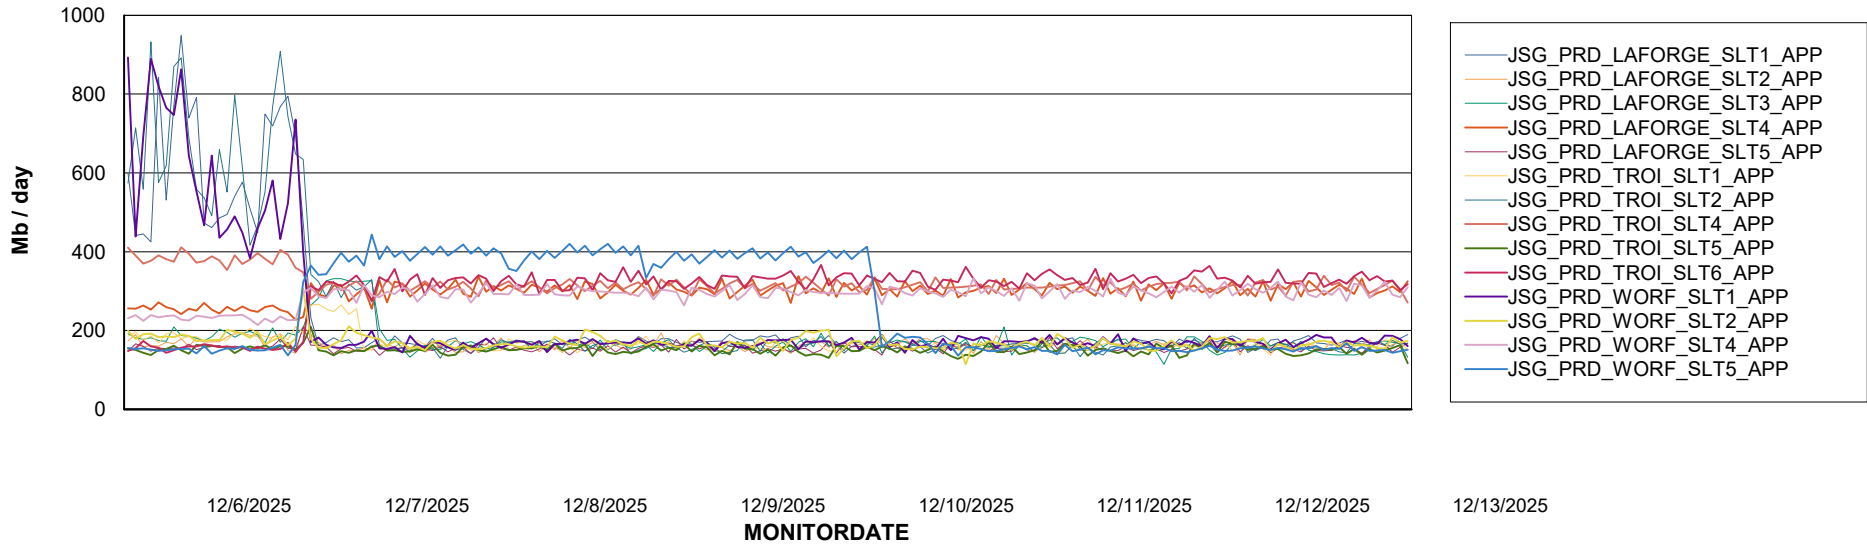

ABSSolute Application Server Services

Avg memory used per ABS Server Service