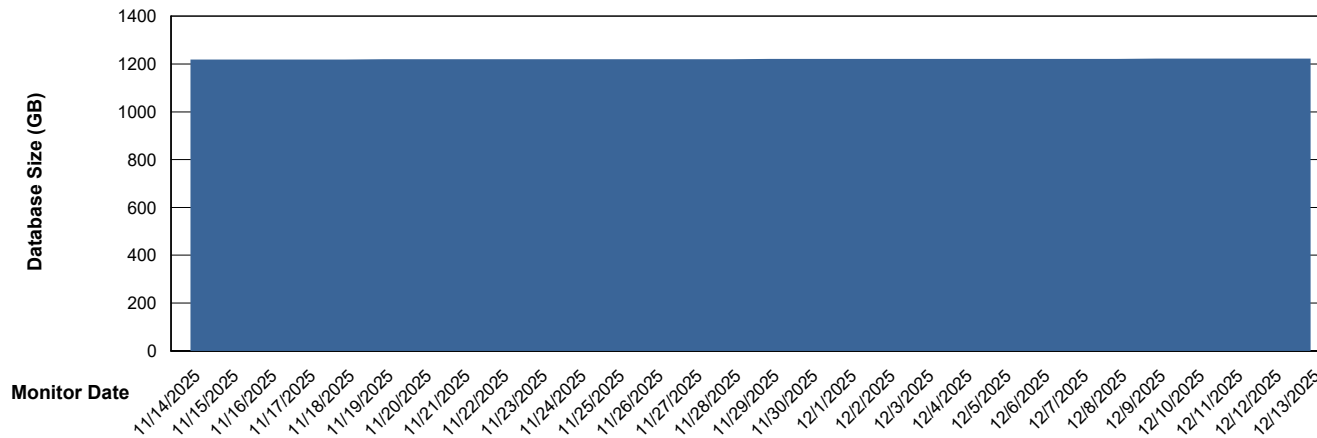

Customer JSG_Production (24/7)
Database ID 102

DATABASE SIZE JSG_PRD_BASHIR_DB_ABS1

Database growth over last month

DATABASE SIZE JSG_PRD_RIKER_DB_HSBABS1

Database growth over last month

Weekly SLA Customer Report