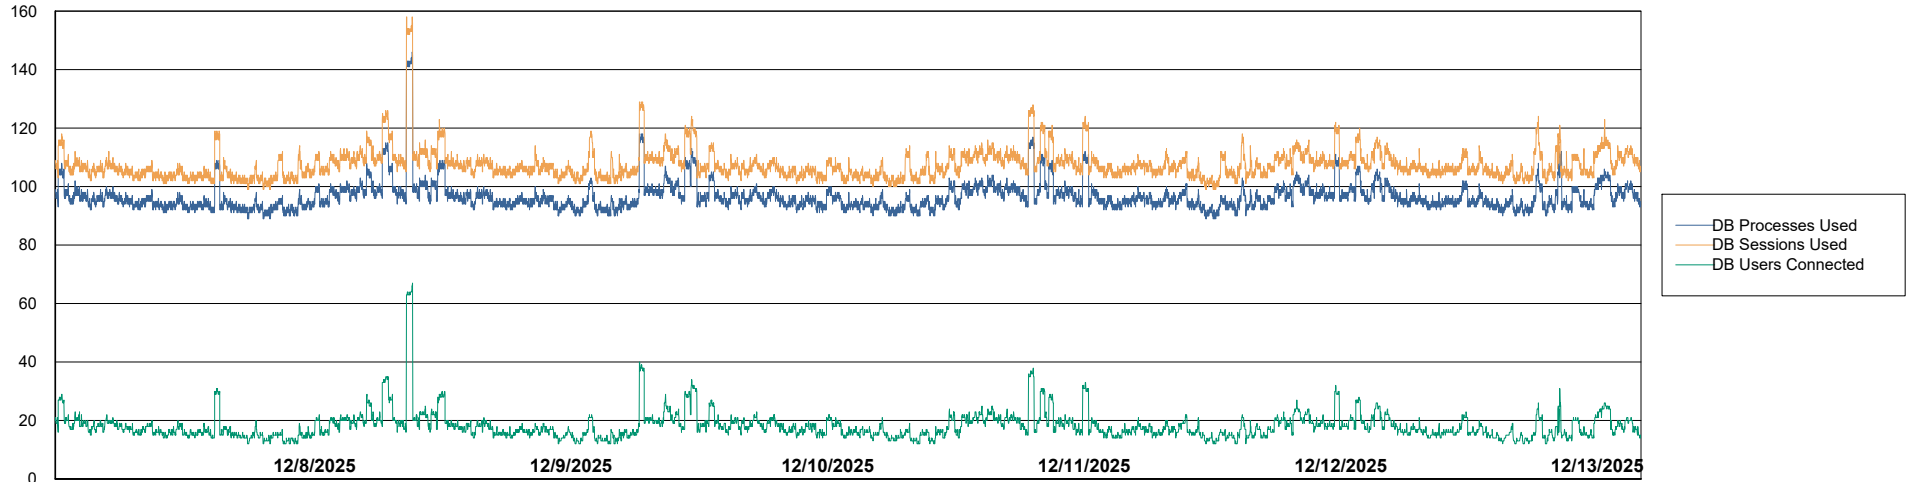

Weekly SLA Customer Report

Customer JSG_Production (24/7)
Database ID 102

Harddisk Usage JSG_PRD_WORF

	Free disk space on C: (%)	Total disk space on C: (Gb)	Used disk space on C: (Gb)
12/13/2025	46	149	80
12/12/2025	46	149	80
12/11/2025	46	149	80
12/10/2025	46	149	80
12/9/2025	46	149	80
12/8/2025	46	149	81
12/7/2025	45	149	82

Weekly SLA Customer Report

Customer JSG_Production (24/7)
Database ID 102

Database Performance JSG_PRD_BASHIR_DB_ABS1

Weekly SLA Customer Report

Customer JSG_Production (24/7)
Database ID 102

Database Performance JSG_PRD_PICARD_DB_ABS1