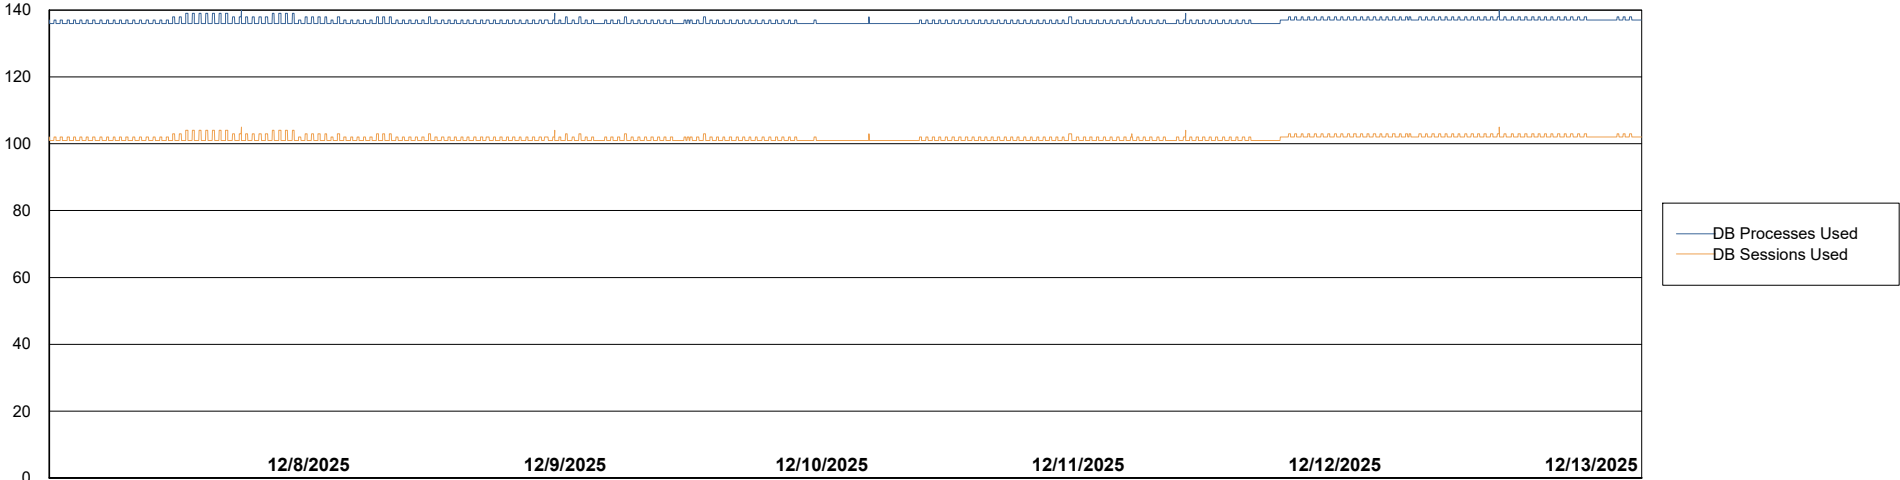

Database Performance JSG_PRD_PICARD_DB_ABS1

DB Processes Max 4
DB Processes Max 1,000
DB Processes Max 0