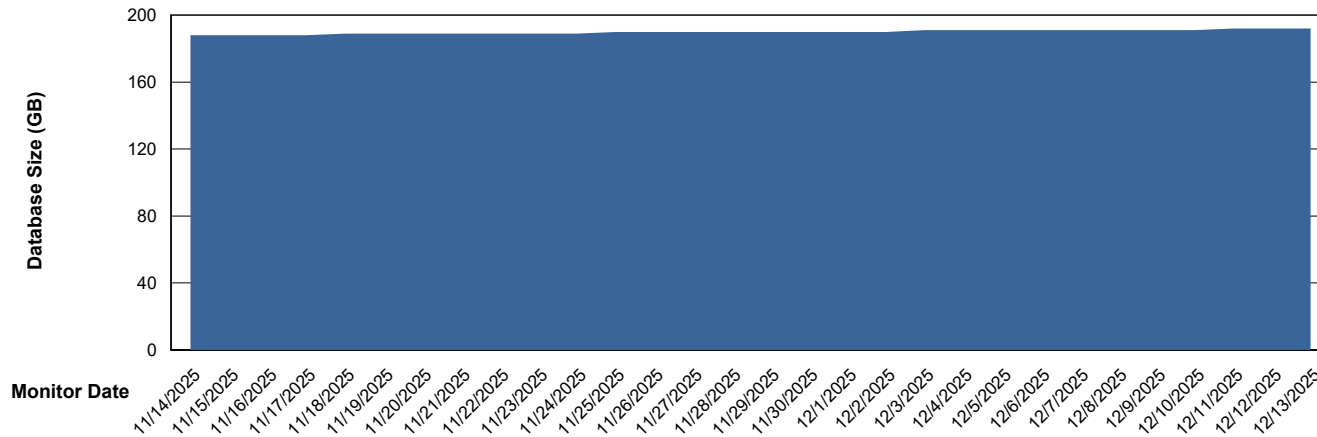

DATABASE SIZE HUE_PRD_S-ORAPROD2_ABS1

Database growth over last month