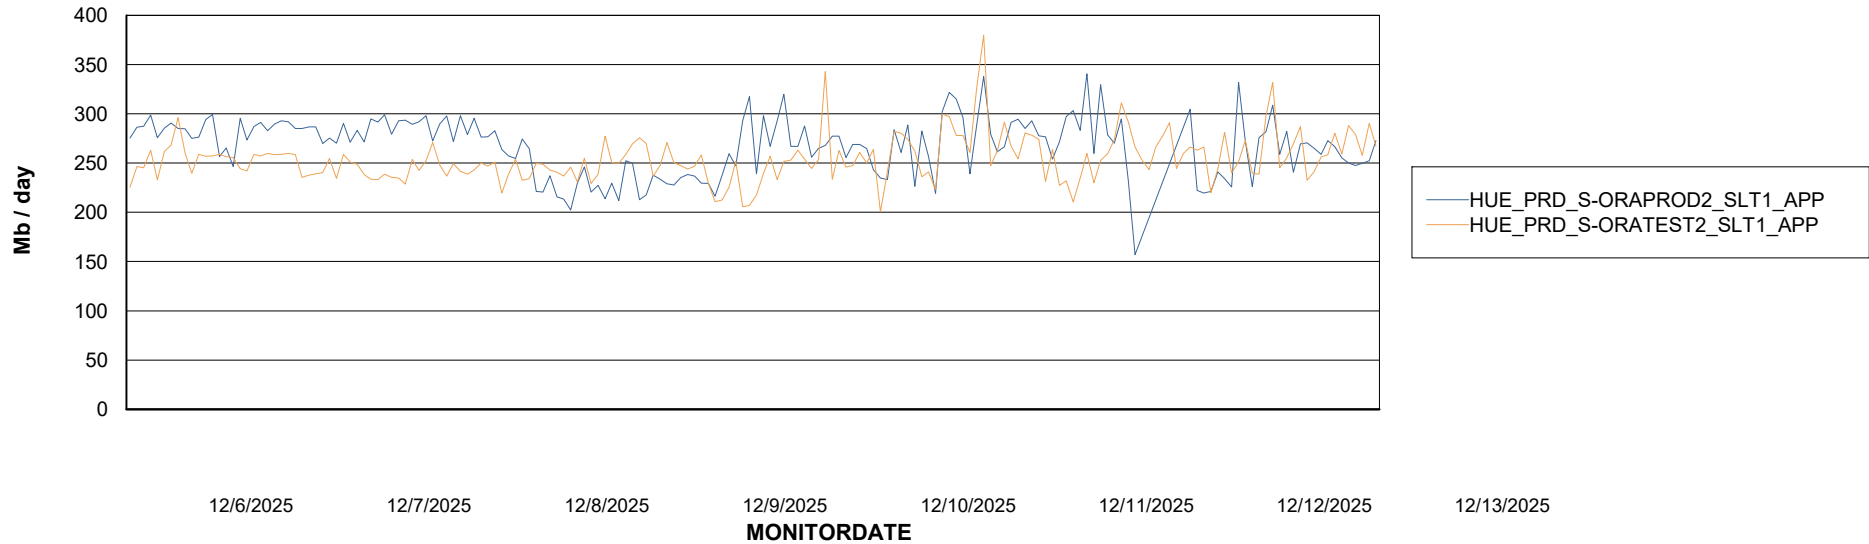

ABSSolute Application Server Services

Avg memory used per ABS Server Service