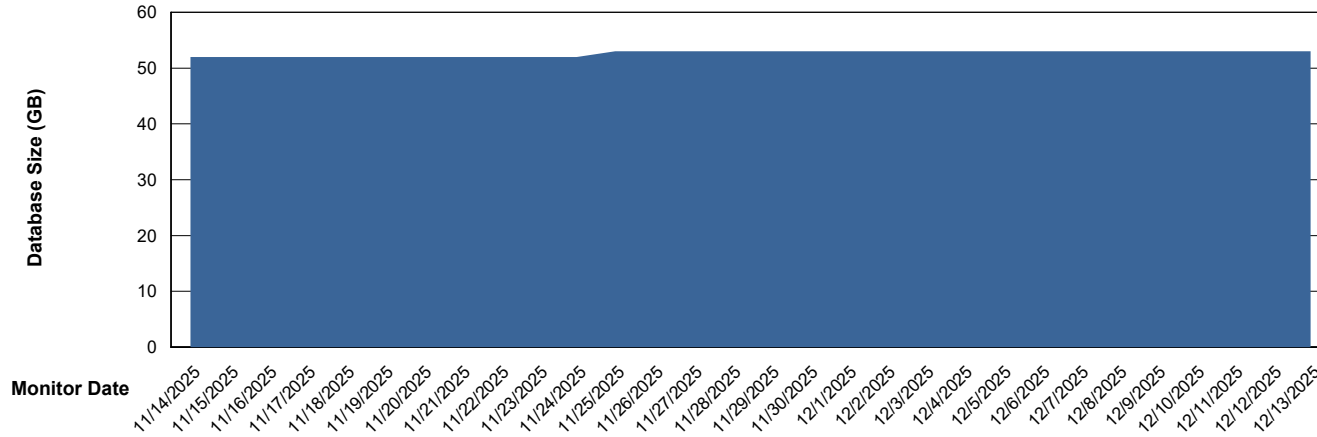

Weekly SLA Customer Report

Customer HUE_Production
Database ID 154

Database Performance HUE_PRD_S-ORATEST2_HSBABS1

DB Processes Max 1,000

Weekly SLA Customer Report

Customer HUE_Production
Database ID 154

DATABASE SIZE HUE_PRD_S-ORABI2024_ABS1

Database growth over last month

DATABASE SIZE HUE_PRD_S-ORAPROD2_ABS1

Database growth over last month

Weekly SLA Customer Report

Customer HUE_Production
Database ID 154

Database Tablespace HUE_PRD_S-ORABI2024_ABS1