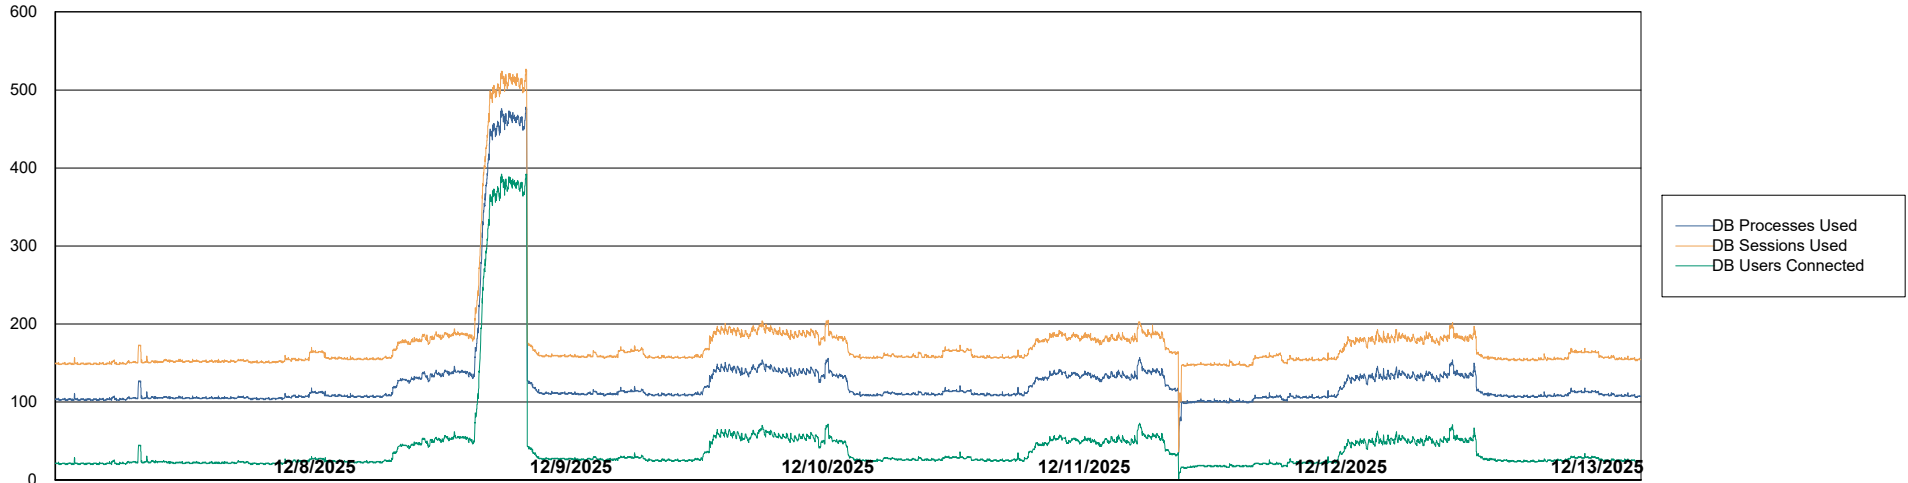

Weekly SLA Customer Report

Customer HUE_Production
Database ID 154

Database Performance HUE_PRD_S-ORABI2024_ABS1

Weekly SLA Customer Report

Customer HUE_Production
Database ID 154

Database Performance HUE_PRD_S-ORAPROD2_ABS1