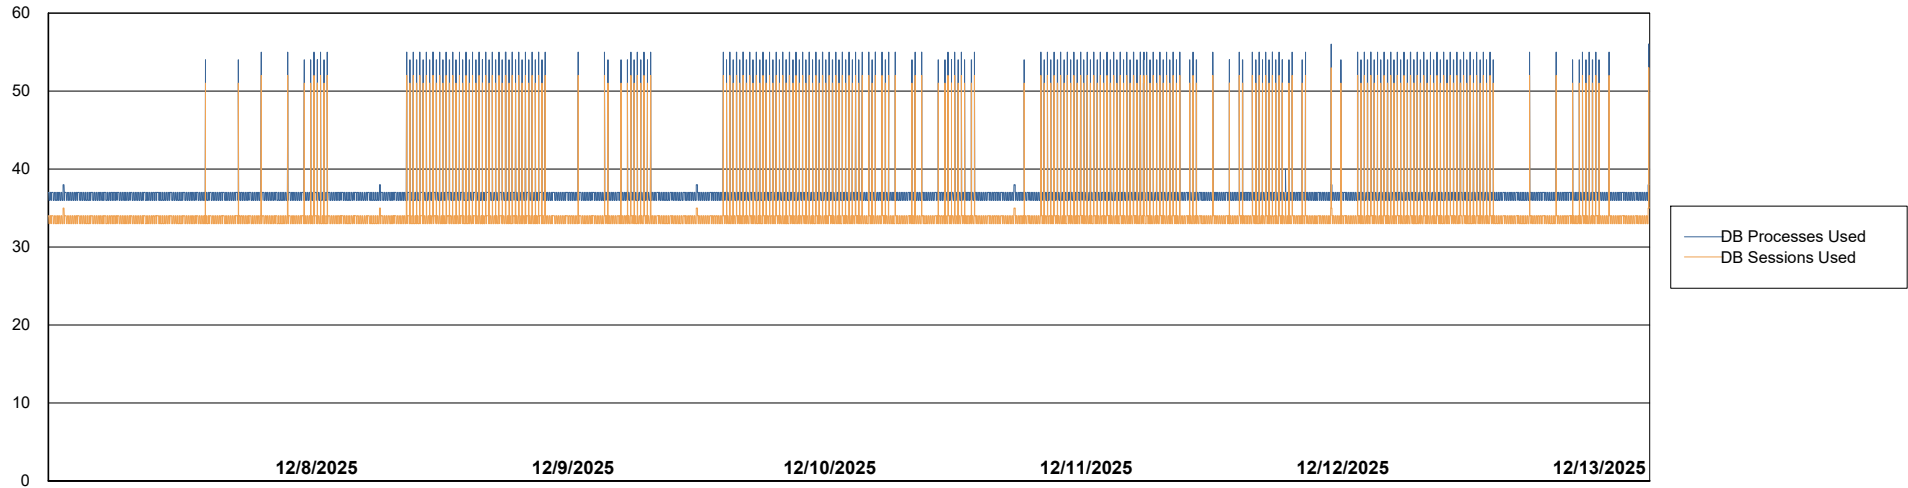

Database Performance HUE_PRD_S-ORATEST2_HSBABS1

DB Processes Max 1,000