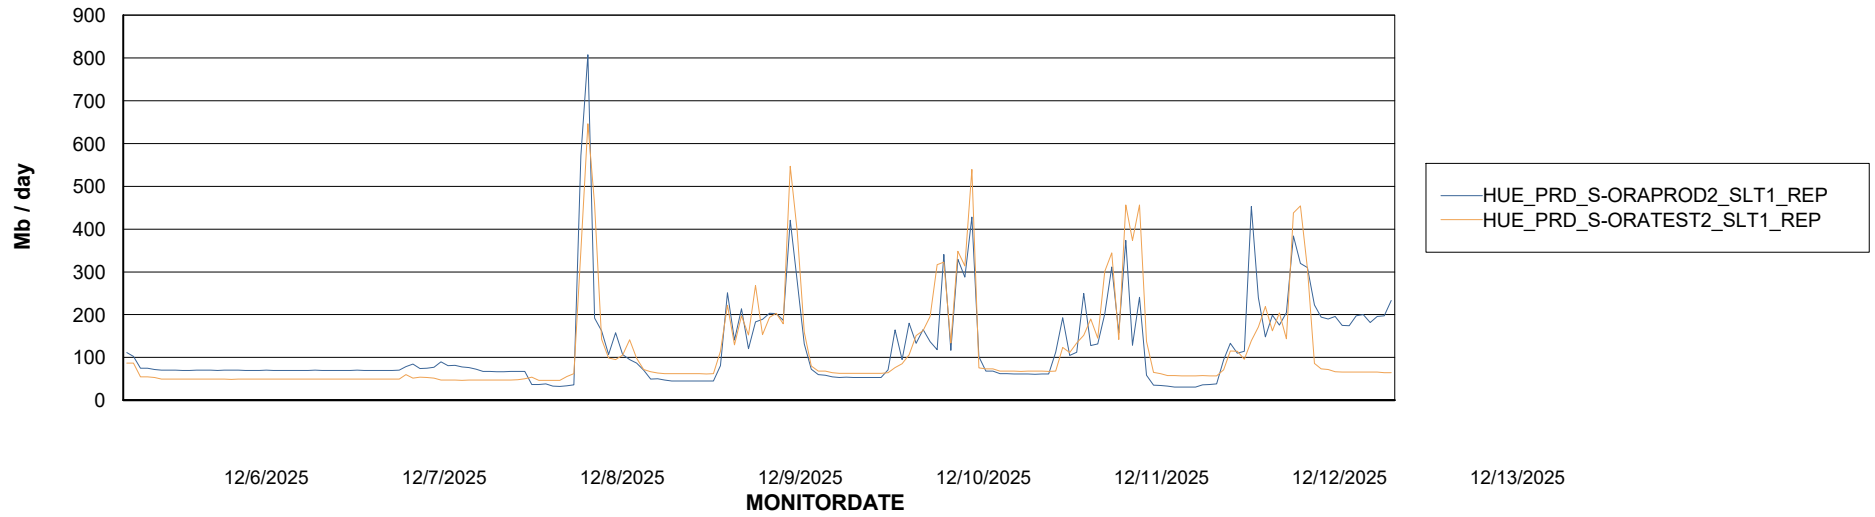

Avg memory used per ABS Server Service

Avg users per day per ABS server

Weekly SLA Customer Report

Customer HUE_Production
Database ID 154

ABSSolute Application ReportServer Services

Avg memory used per ReportServer Service