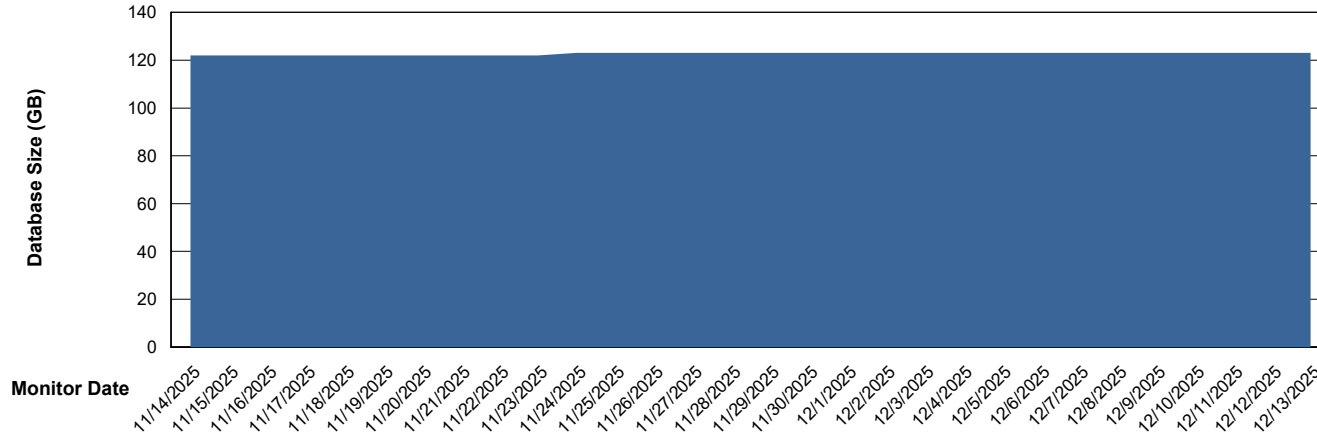

Weekly SLA Customer Report

Customer GLG_Production
Database ID 221

Database Performance GLG_PRD_GLGSSABSAIO01_HSBABS1

DB Processes Max 1,000

Weekly SLA Customer Report

Customer GLG_Production
Database ID 221

DATABASE SIZE GLG_PRD_GLGSPABSAIO01_ABS1

Database growth over last month

DATABASE SIZE GLG_PRD_GLGSPABSB12_ABS1

Database growth over last month

Weekly SLA Customer Report

Customer GLG_Production
Database ID 221