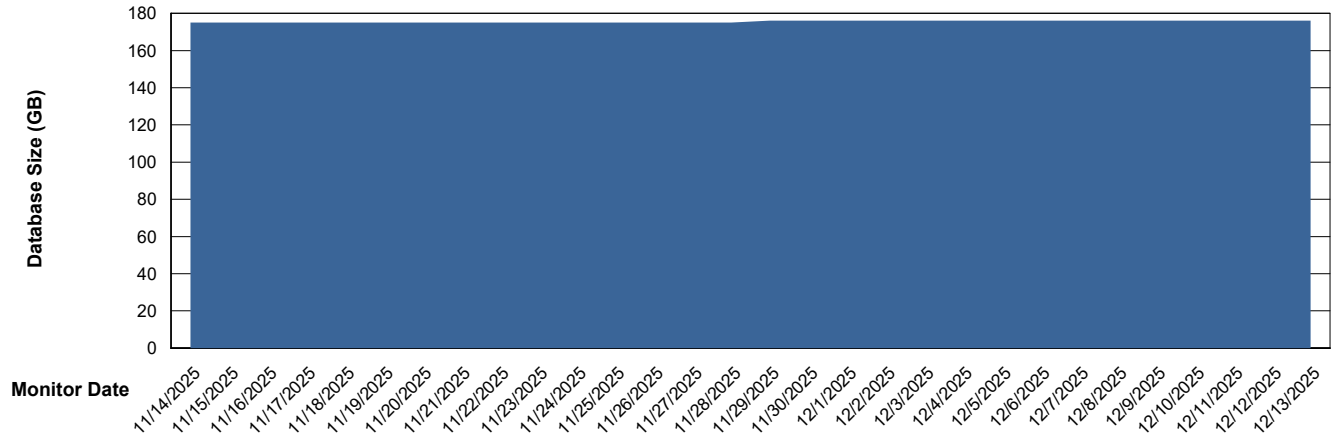

Weekly SLA Customer Report

Customer EUT_Production
Database ID 114

Database Performance EUT_EUP_PRD_URVINA22T_DB_ABS1

Weekly SLA Customer Report

Customer EUT_Production
Database ID 114

Database Performance EUT_URM_PRD_URVINA26_DB_ABS1

Weekly SLA Customer Report

Customer EUT_Production
Database ID 114

DATABASE SIZE EUT_EUP_PRD_URVINA22T_DB_ABS1

Database growth over last month

DATABASE SIZE EUT_URM_PRD_URVINA26_DB_ABS1

Database growth over last month