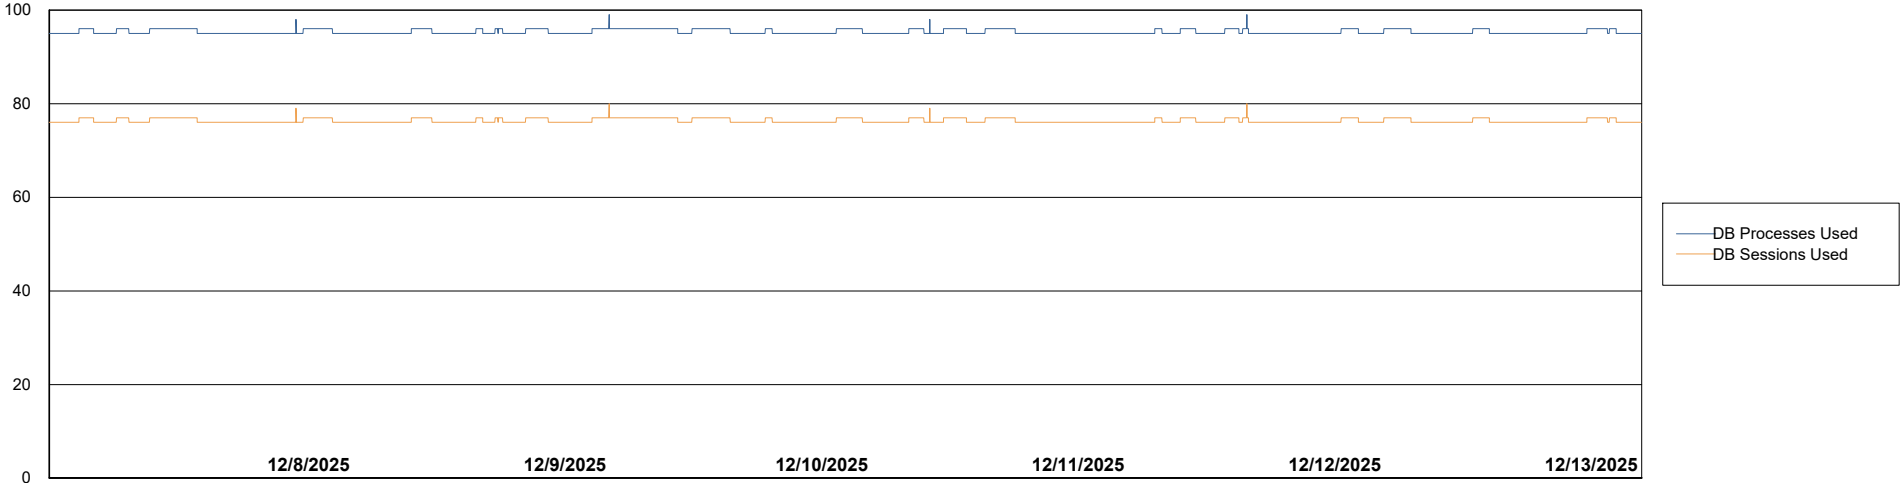

Database Performance ELJ_PRD_FRASEQXPRDDB02_HSBABS1

DB Processes Max 1,000
DB Sessions Max 0