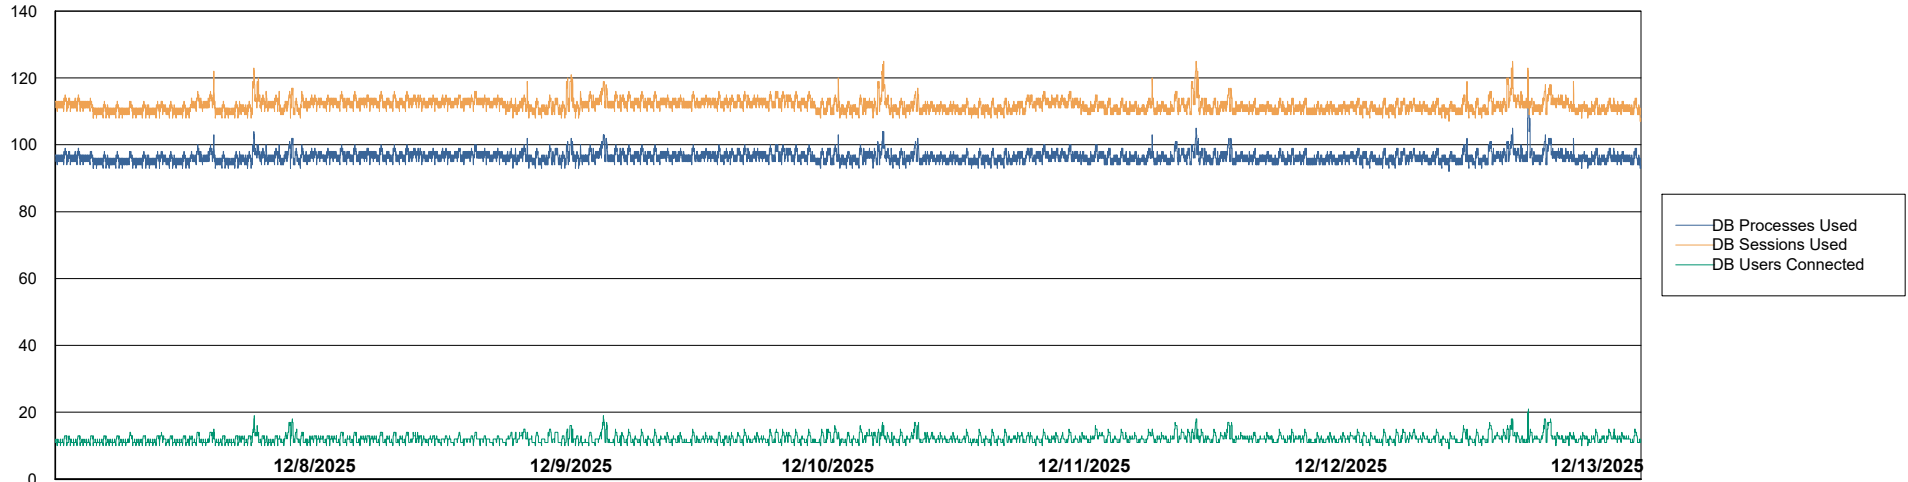

DB Processes Max 1,000
DB Sessions Max 0

Weekly SLA Customer Report

Customer ELJ Production
Database ID 72

Database Performance ELJ_PRD_FRASEQXPRDDB03_ABS1

Weekly SLA Customer Report

Customer ELJ Production
Database ID 72