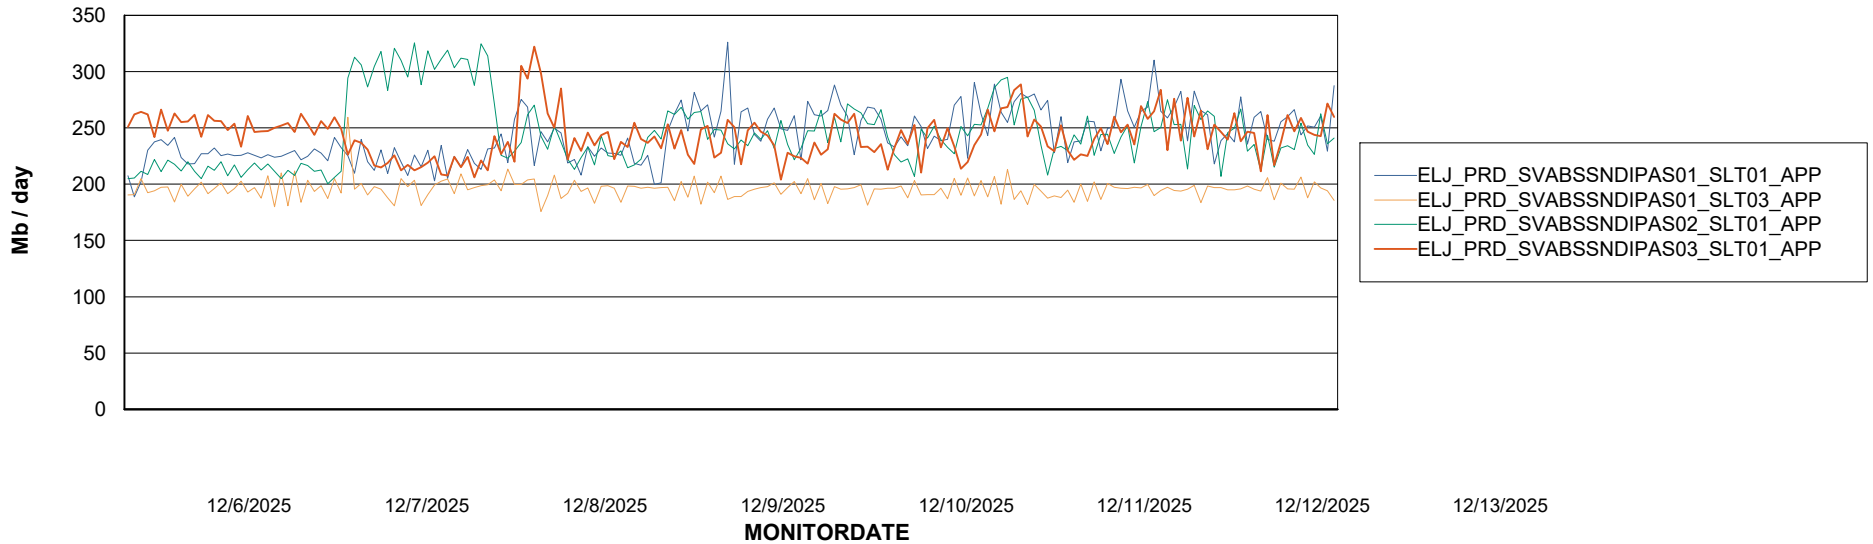

ABSSolute Application Server Services

Avg memory used per ABS Server Service