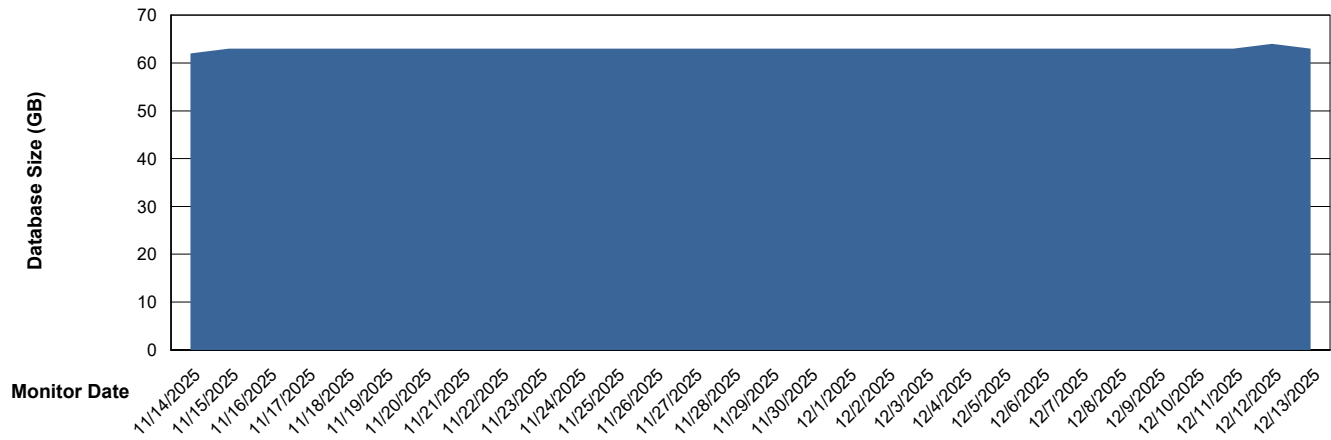

DB Processes Max 1,000
DB Sessions Max 0

Weekly SLA Customer Report

Customer ELJ Production
Database ID 72

Database Performance ELJ_PRD_FRASEQXPRDDB03_ABS1

Weekly SLA Customer Report

Customer ELJ Production
Database ID 72

DATABASE SIZE ELJ_PRD_FRASEQXPRDDB01_ABS1

Database growth over last month

DATABASE SIZE ELJ_PRD_FRASEQXPRDDB03_ABS1

Database growth over last month

Weekly SLA Customer Report

Customer ELJ Production
 Database ID 72