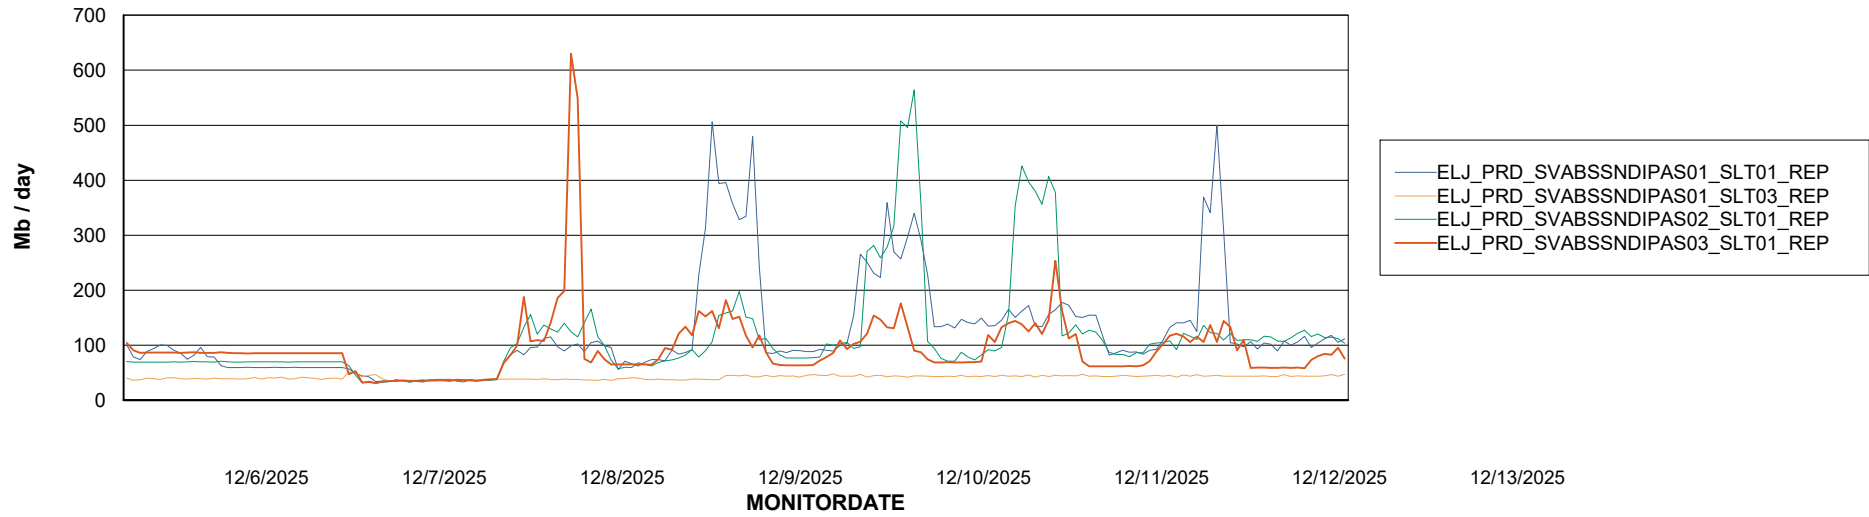

Avg memory used per ABS Server Service

Avg users per day per ABS server

Weekly SLA Customer Report

Customer ELJ Production
Database ID 72

ABSSolute Application ReportServer Services

Avg memory used per ReportServer Service