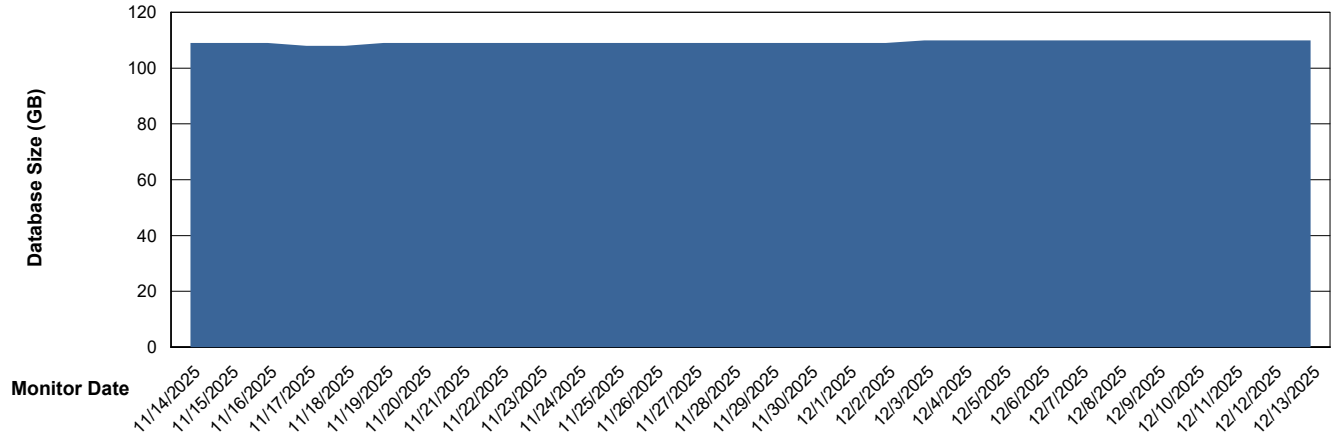

DB Processes Max 1,000
DB Sessions Max 0

Weekly SLA Customer Report

Customer ELJ Production
Database ID 72

Database Performance ELJ_PRD_FRASEQXPRDDB03_ABS1

Weekly SLA Customer Report

Customer ELJ Production
Database ID 72

DATABASE SIZE ELJ_PRD_FRASEQXPRDDB01_ABS1

Database growth over last month

DATABASE SIZE ELJ_PRD_FRASEQXPRDDB03_ABS1

Database growth over last month

Weekly SLA Customer Report

Customer ELJ Production
 Database ID 72