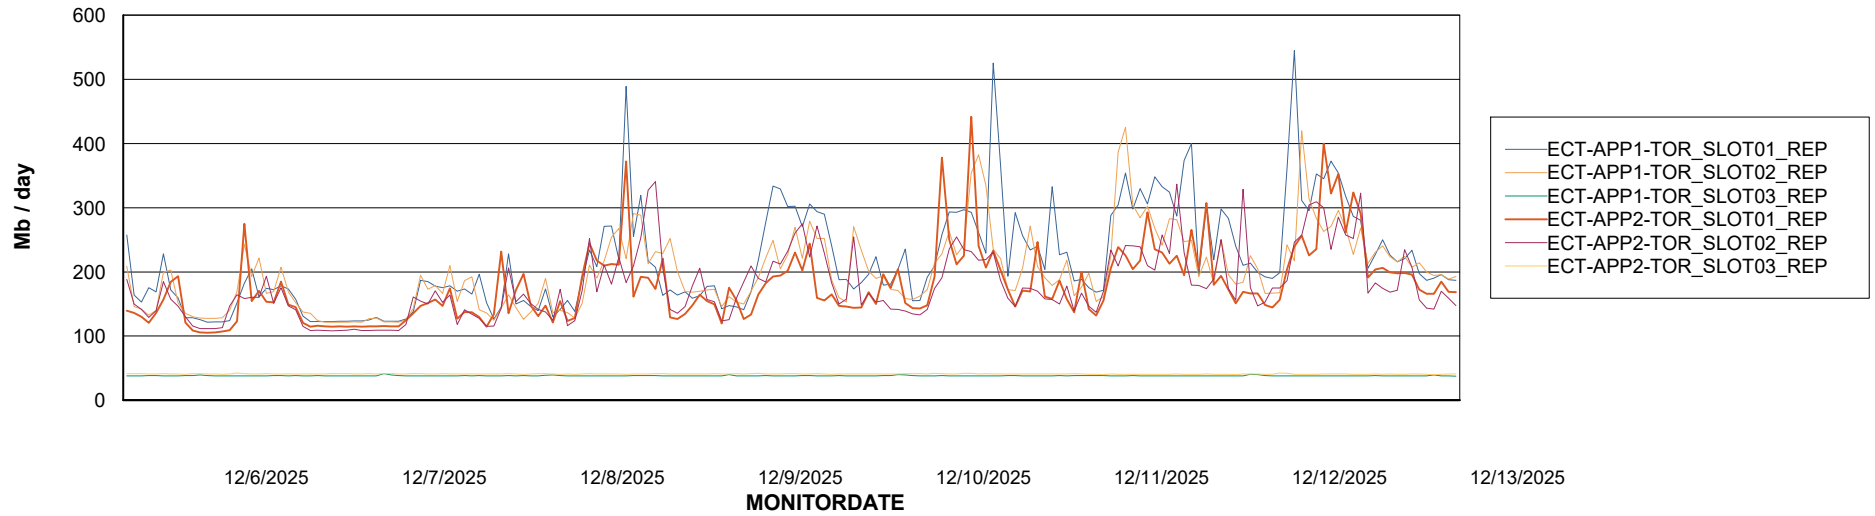

Avg memory used per ABS Server Service

Avg users per day per ABS server

Weekly SLA Customer Report

Customer ECT OCI TOR Production
Database ID 219

ABSSolute Application ReportServer Services

Avg memory used per ReportServer Service