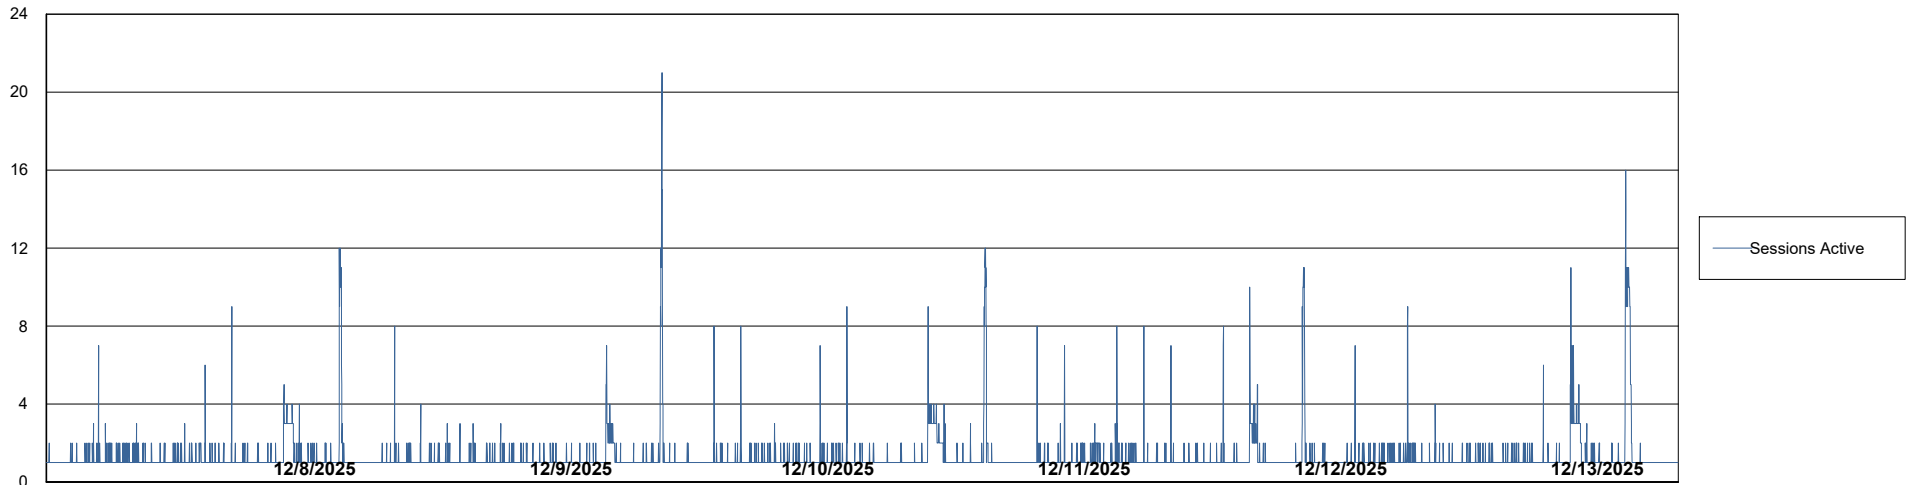

Weekly SLA Customer Report

Customer ECT OCI TOR Production
Database ID 219

Database Performance ECT-BI-TOR_ABS1

Weekly SLA Customer Report

Customer ECT OCI TOR Production
Database ID 219

Database Performance ECT-DBS1-TOR_PROD_ABS1