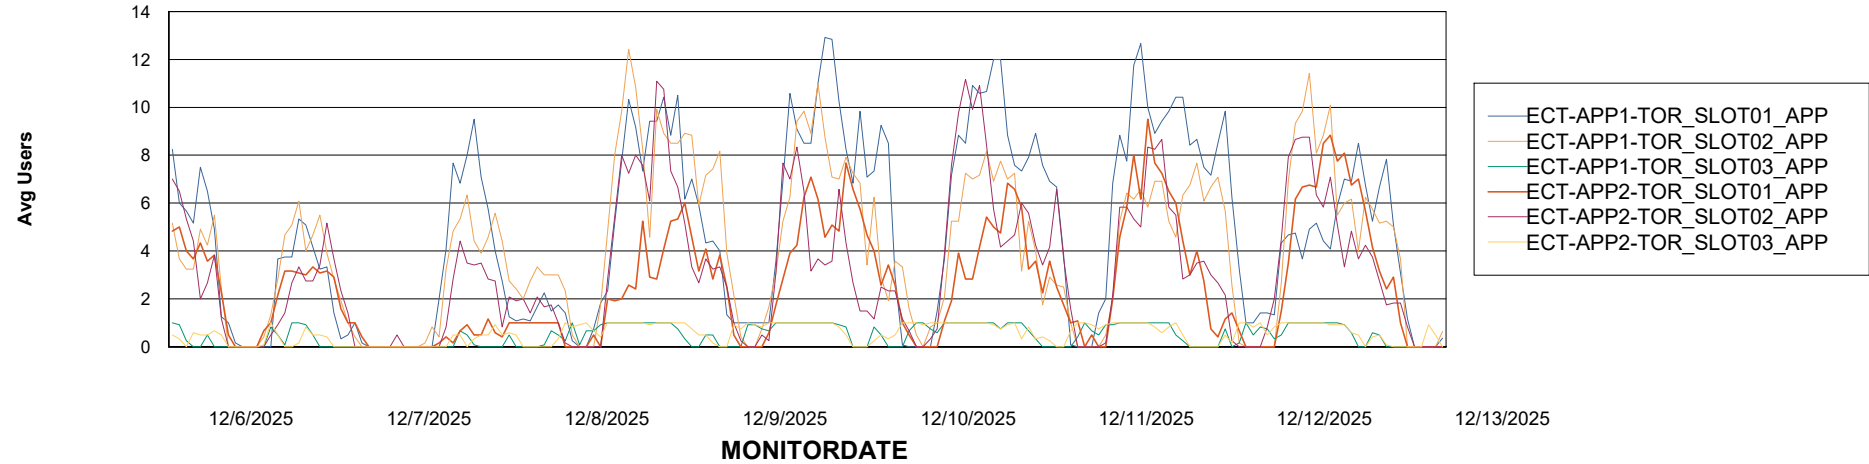

Avg users per day per ABS server