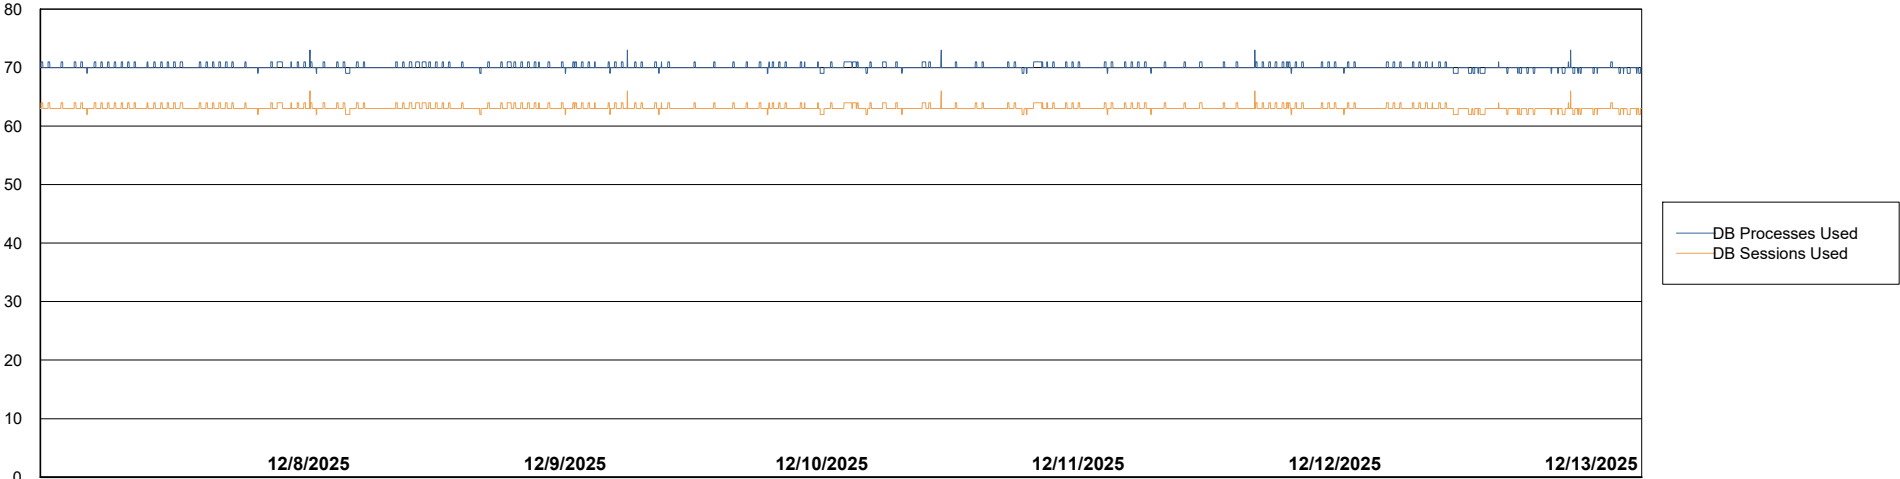

Database Performance ECT-DBS2-TOR_PROD_HSBABS1

DB Processes Max 4
DB Processes Max 1,000
DB Processes Max 0