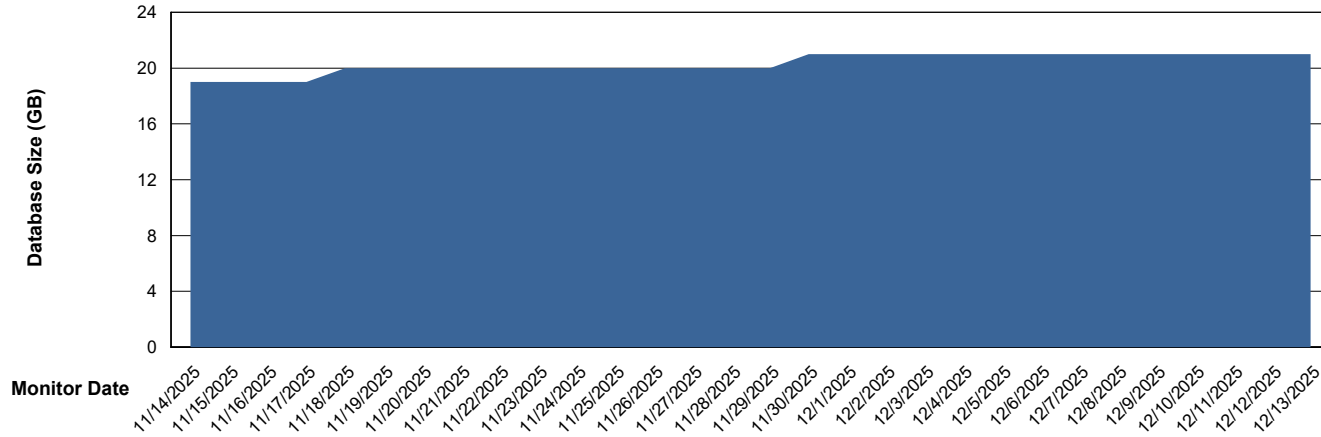

DATABASE SIZE ECT-BI-TOR_ABS1

Database growth over last month