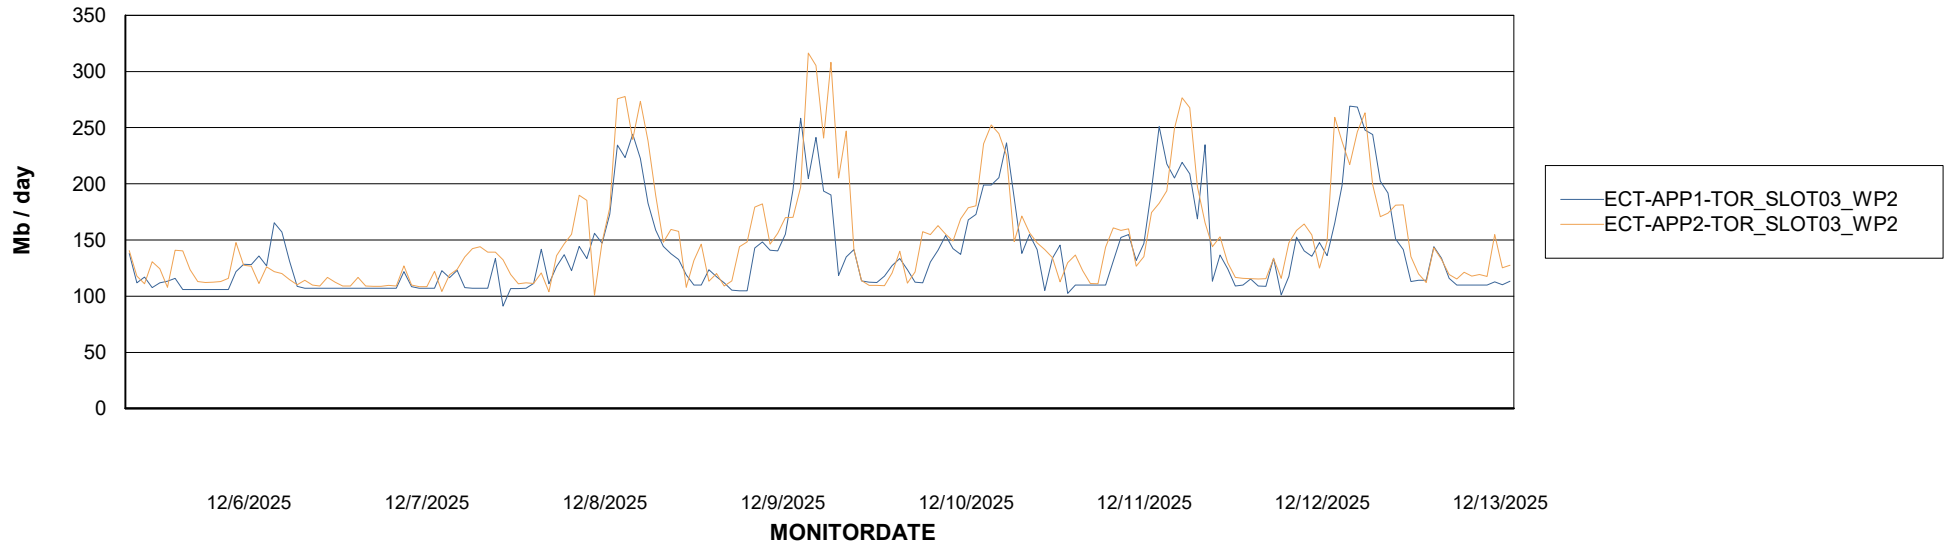

ABSolute Web Component Services

Avg memory used per ABS Web component