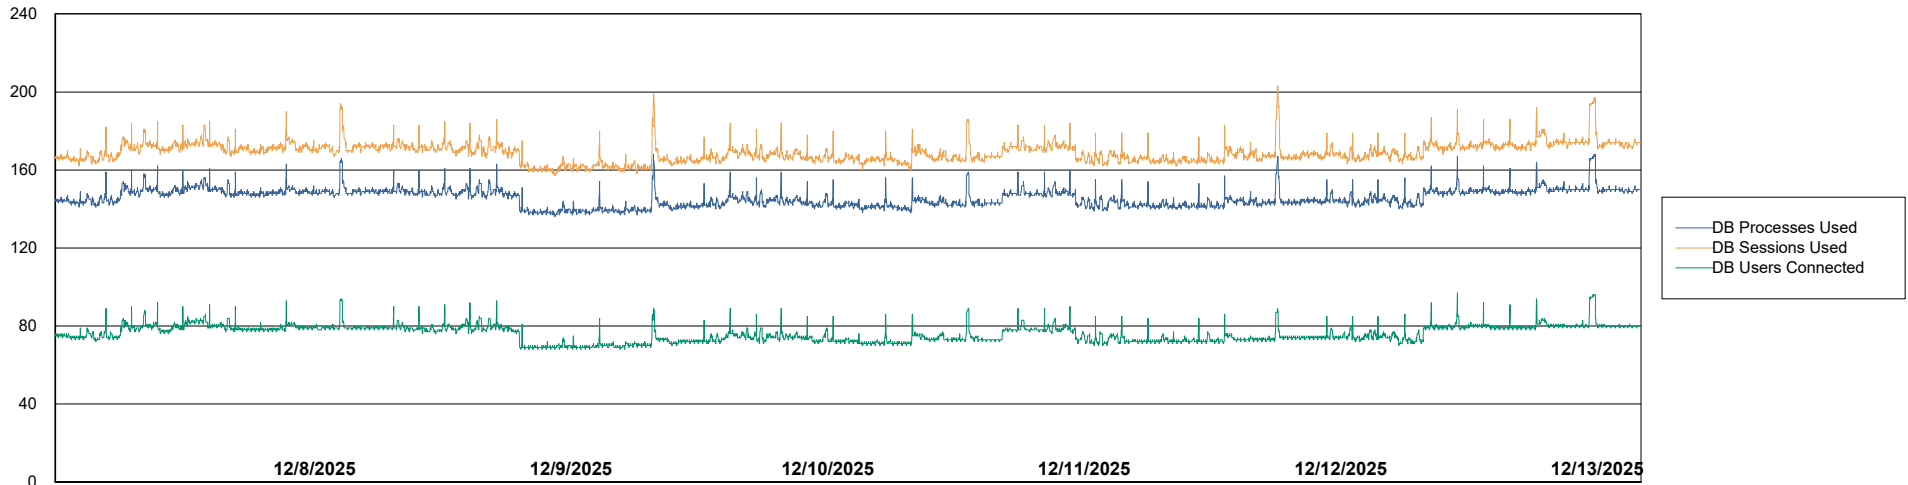

Weekly SLA Customer Report

Customer ECT OCI TOR Production
Database ID 219

Database Performance ECT-BI-TOR_ABS1

Weekly SLA Customer Report

Customer ECT OCI TOR Production
Database ID 219

Database Performance ECT-DBS1-TOR_PROD_ABS1