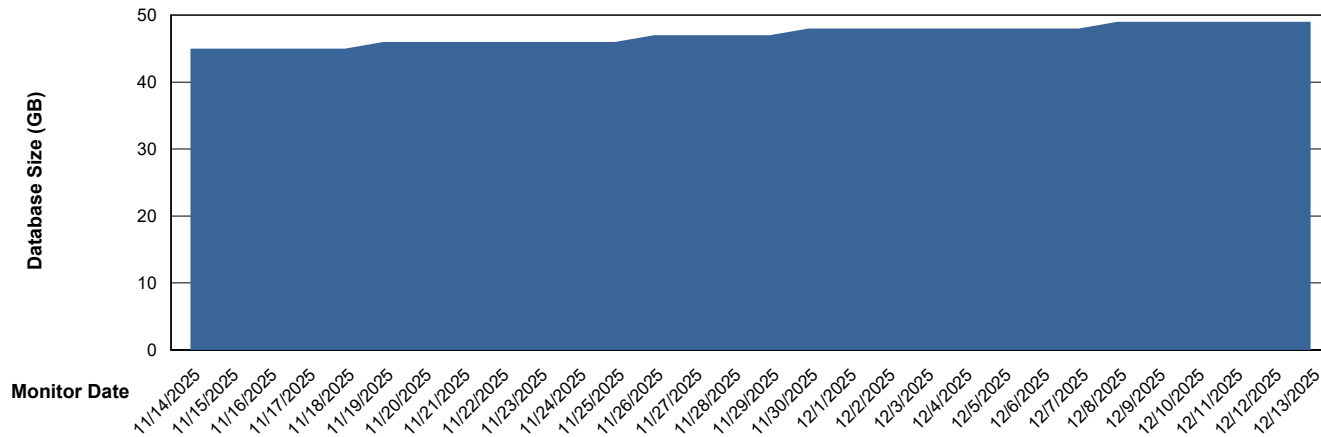

Customer ECT OCI TOR Production
Database ID 219

DATABASE SIZE ECT-BI-TOR_ABS1

Database growth over last month

DATABASE SIZE ECT-DBS1-TOR_PROD_ABS1

Database growth over last month

Weekly SLA Customer Report