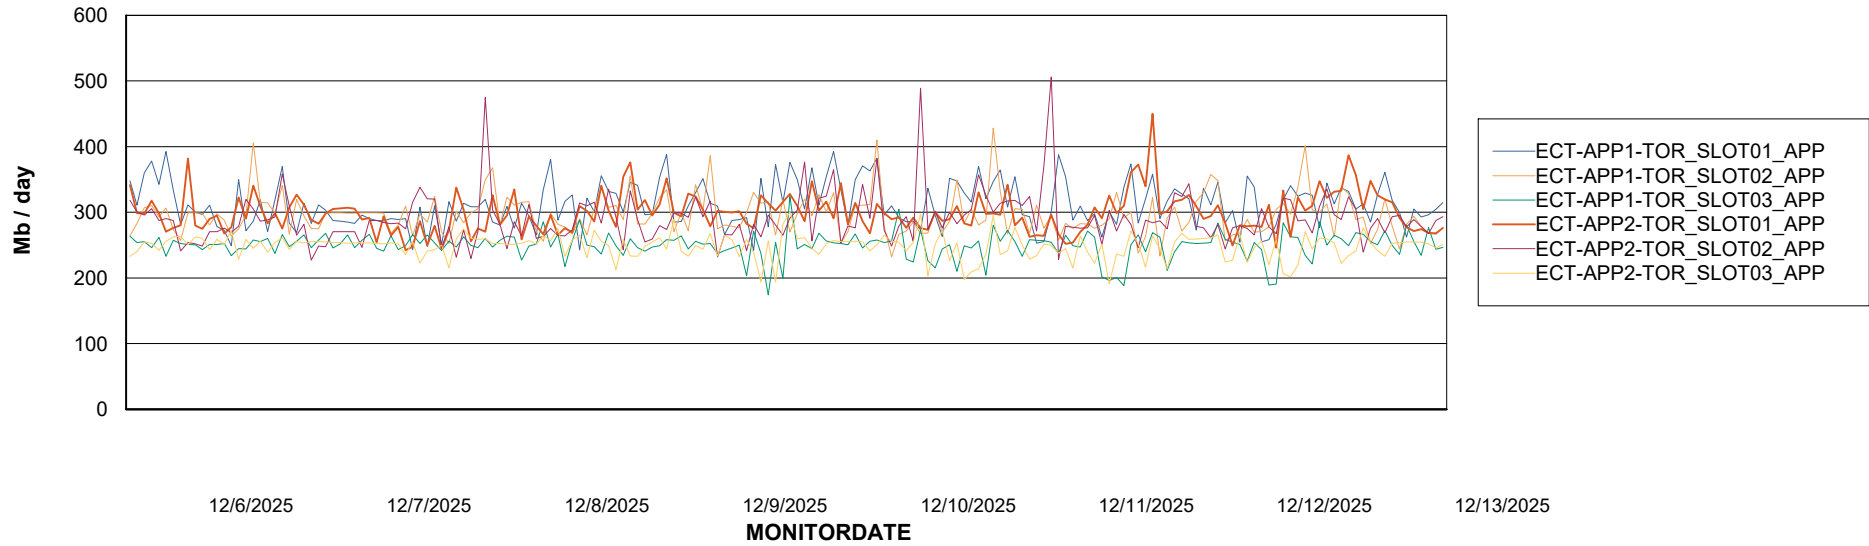

ABSSolute Application Server Services

Avg memory used per ABS Server Service