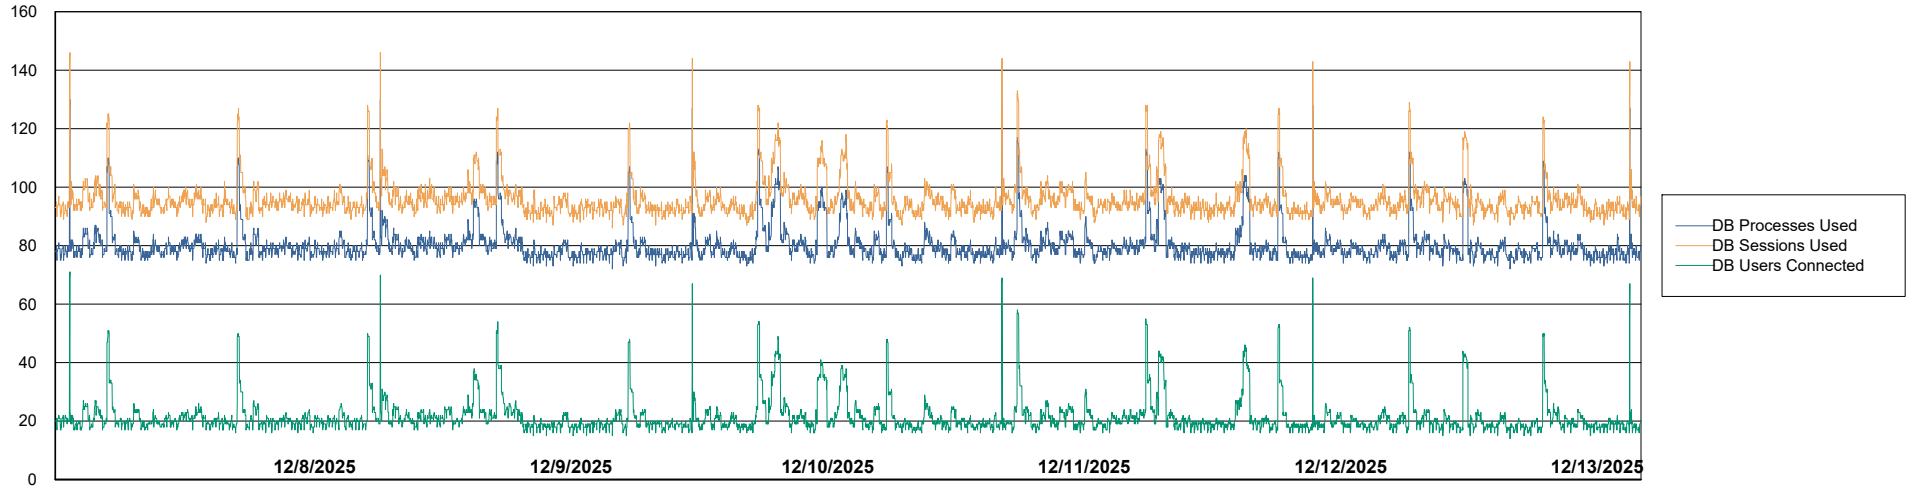

Database Performance ECT-BI-TOR_ABS1