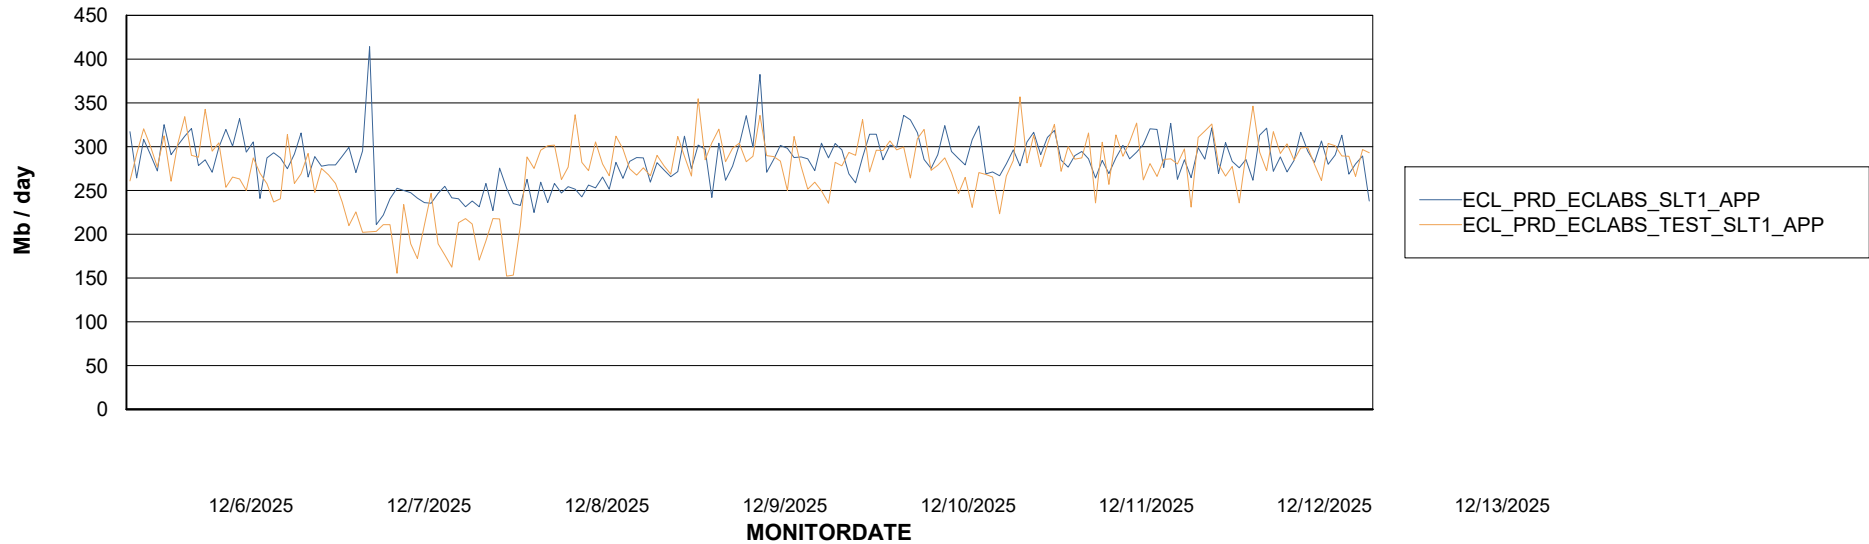

ABSSolute Application Server Services

Avg memory used per ABS Server Service