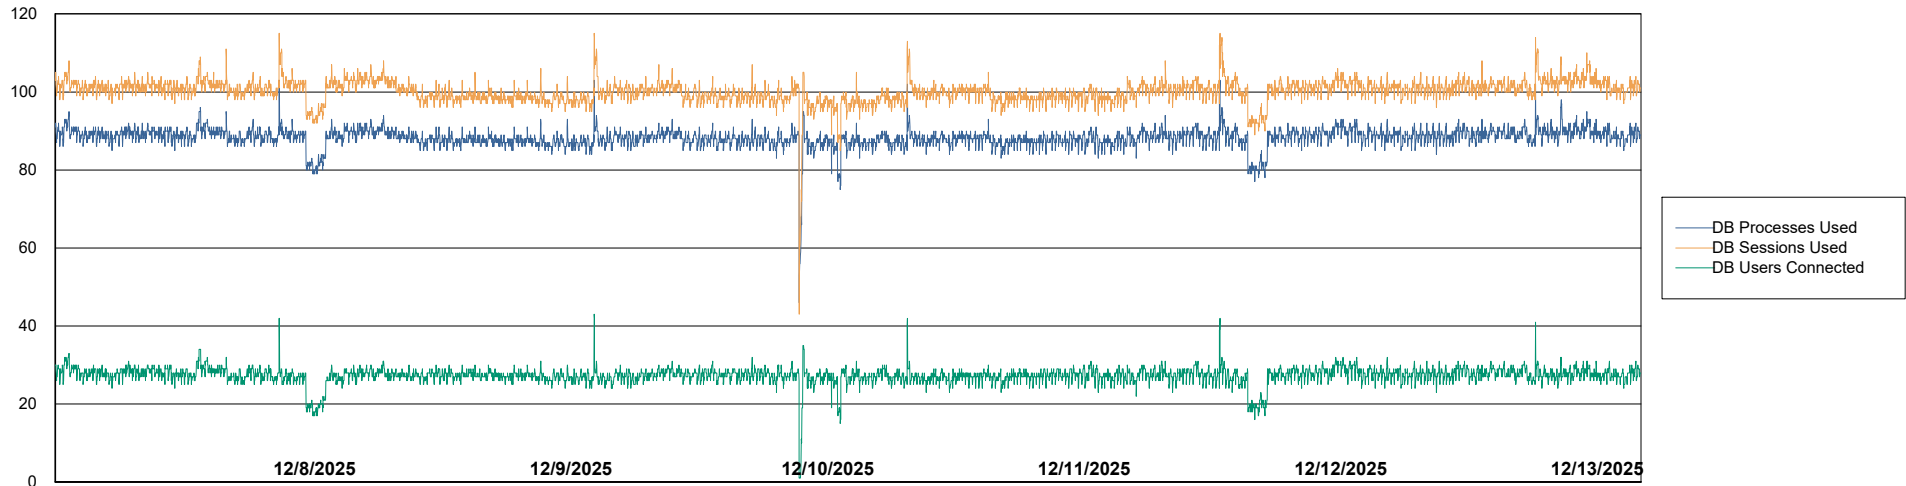

Weekly SLA Customer Report

Customer ECL_Production
Database ID 156

Database Performance ECL_PRD_ECLABS_ABS1

Weekly SLA Customer Report

Customer ECL_Production
Database ID 156

Database Performance ECL_PRD_ECL-ABS-BI_ABS1