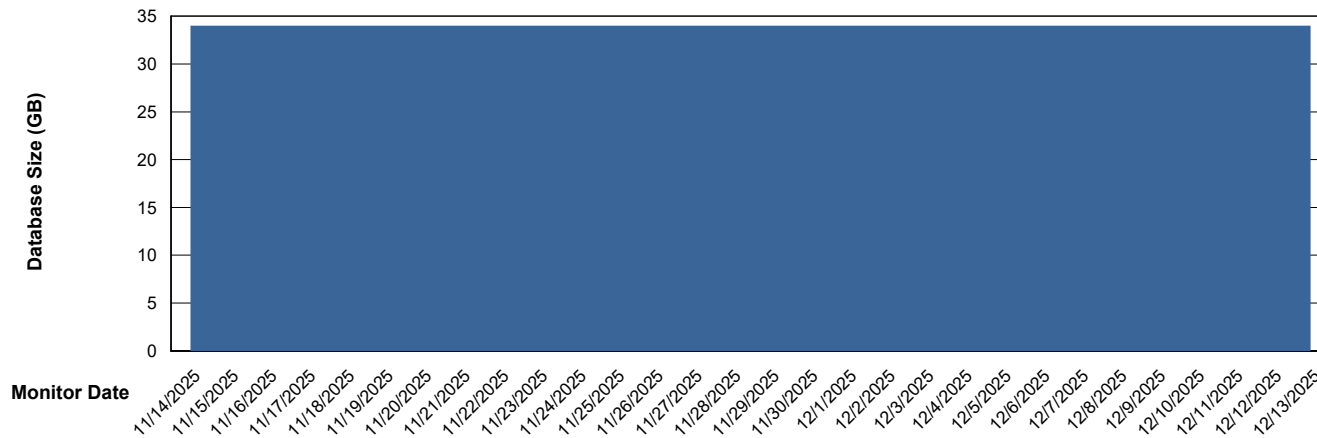

Weekly SLA Customer Report

Customer ECL_Production
Database ID 156

Database Performance ECL_PRD_ECLABS-TEST_HSBABS1

DB Processes Max 1,000

Weekly SLA Customer Report

Customer ECL_Production
Database ID 156

DATABASE SIZE ECL_PRD_ECLABS_ABS1

Database growth over last month

DATABASE SIZE ECL_PRD_ECL-ABS-BI_ABS1

Database growth over last month

Weekly SLA Customer Report

Customer ECL_Production
Database ID 156

Database Tablespace ECL_PRD_ECLABS_ABS1