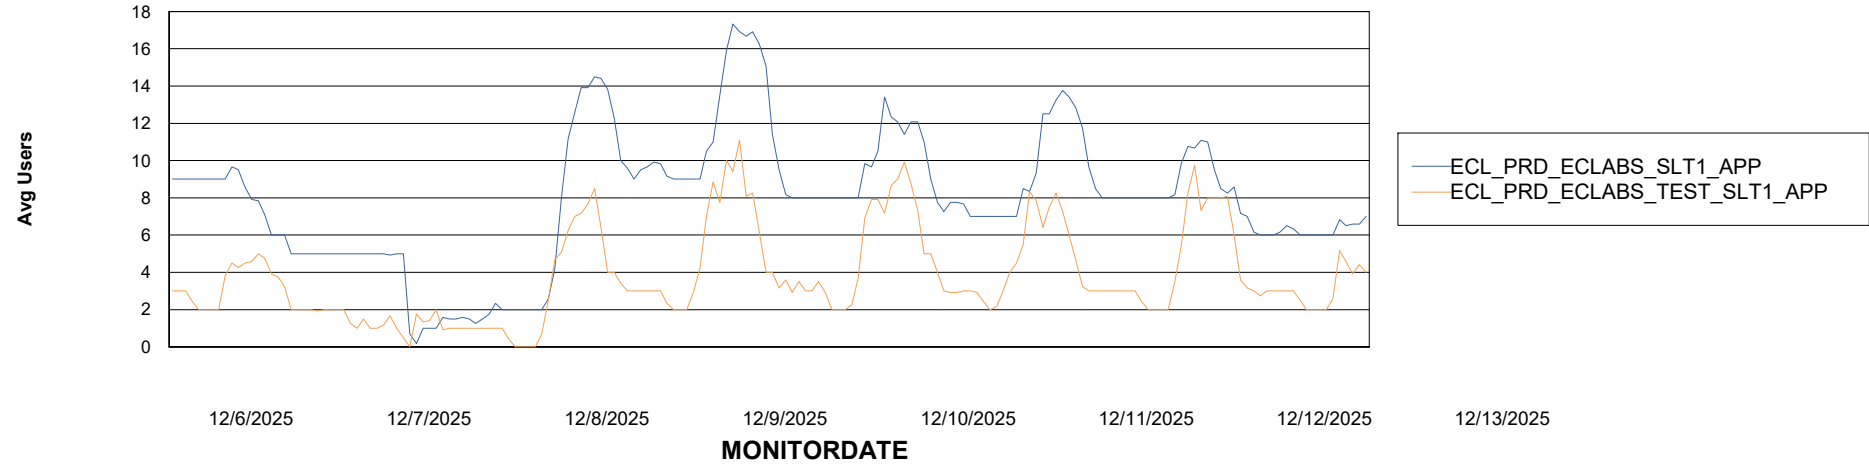

Avg users per day per ABS server