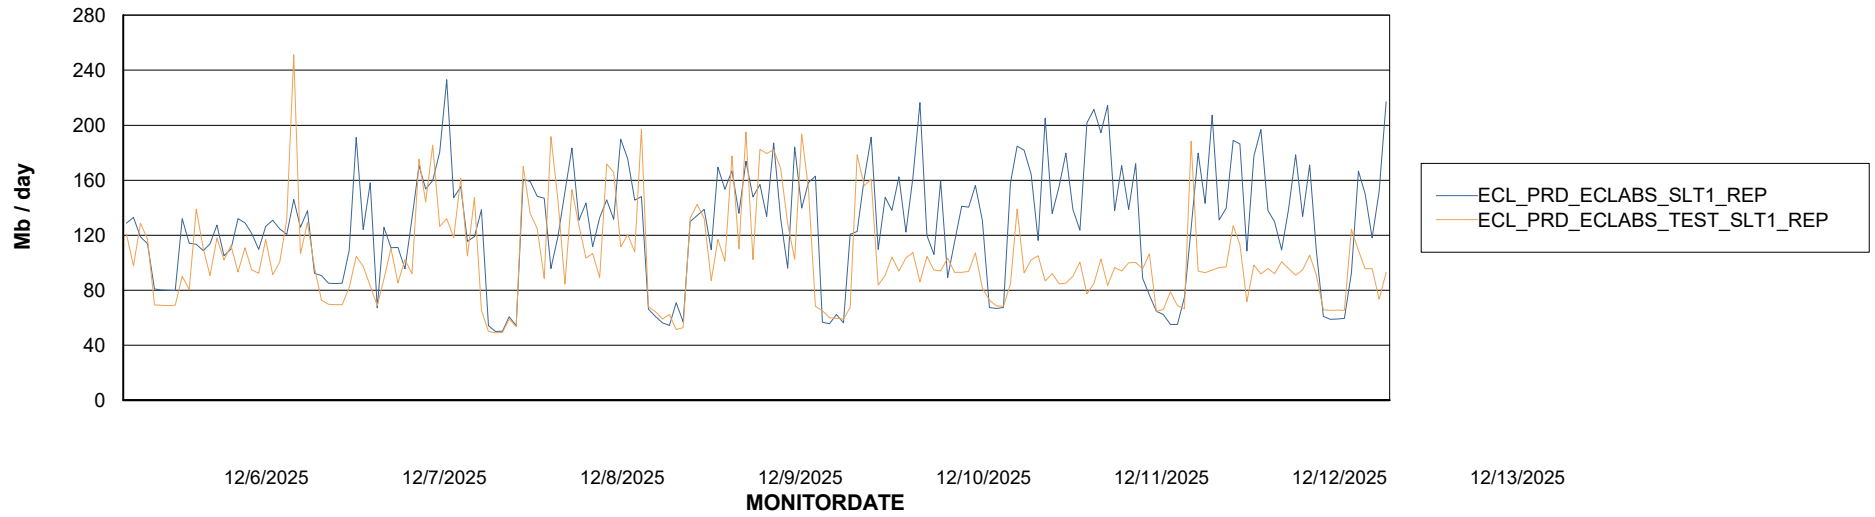

Avg memory used per ABS Server Service

Avg users per day per ABS server

Weekly SLA Customer Report

Customer ECL_Production
Database ID 156

ABSSolute Application ReportServer Services

Avg memory used per ReportServer Service