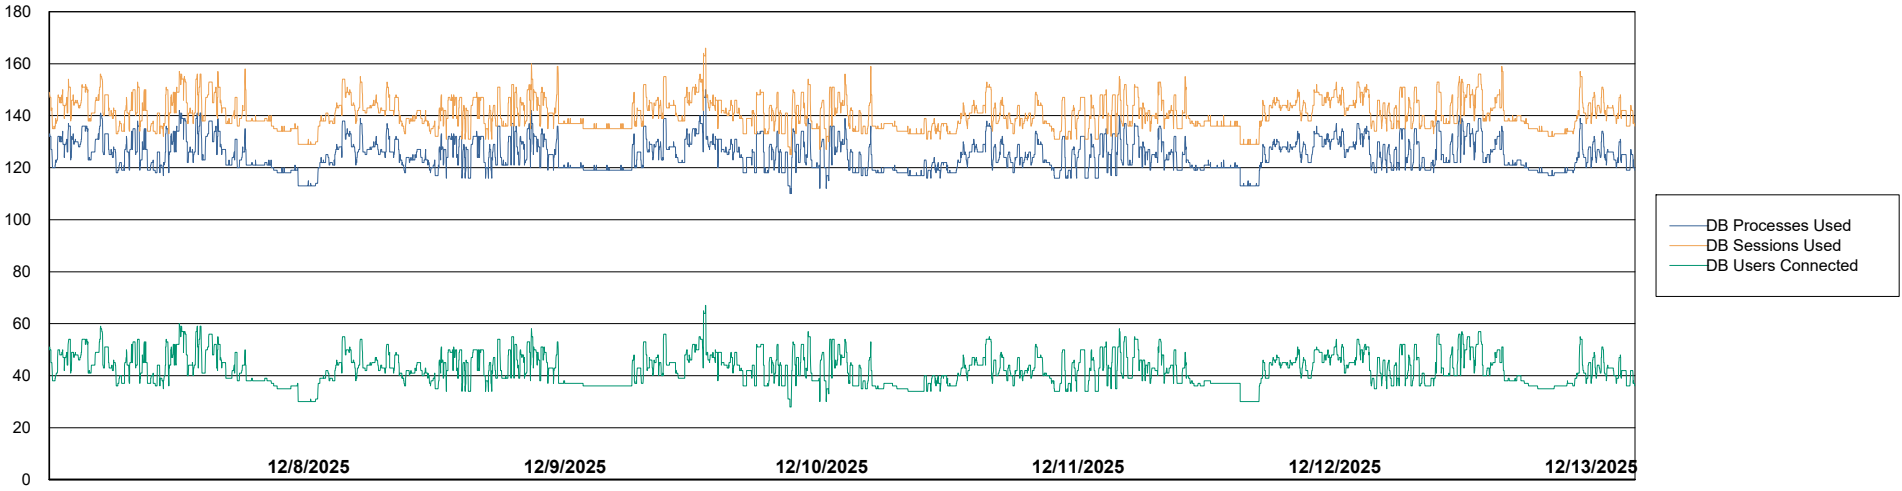

Weekly SLA Customer Report

Customer ECL_Production
Database ID 156

Database Performance ECL_PRD_ECLABS_ABS1

Weekly SLA Customer Report

Customer ECL_Production
Database ID 156

Database Performance ECL_PRD_ECL-ABS-BI_ABS1