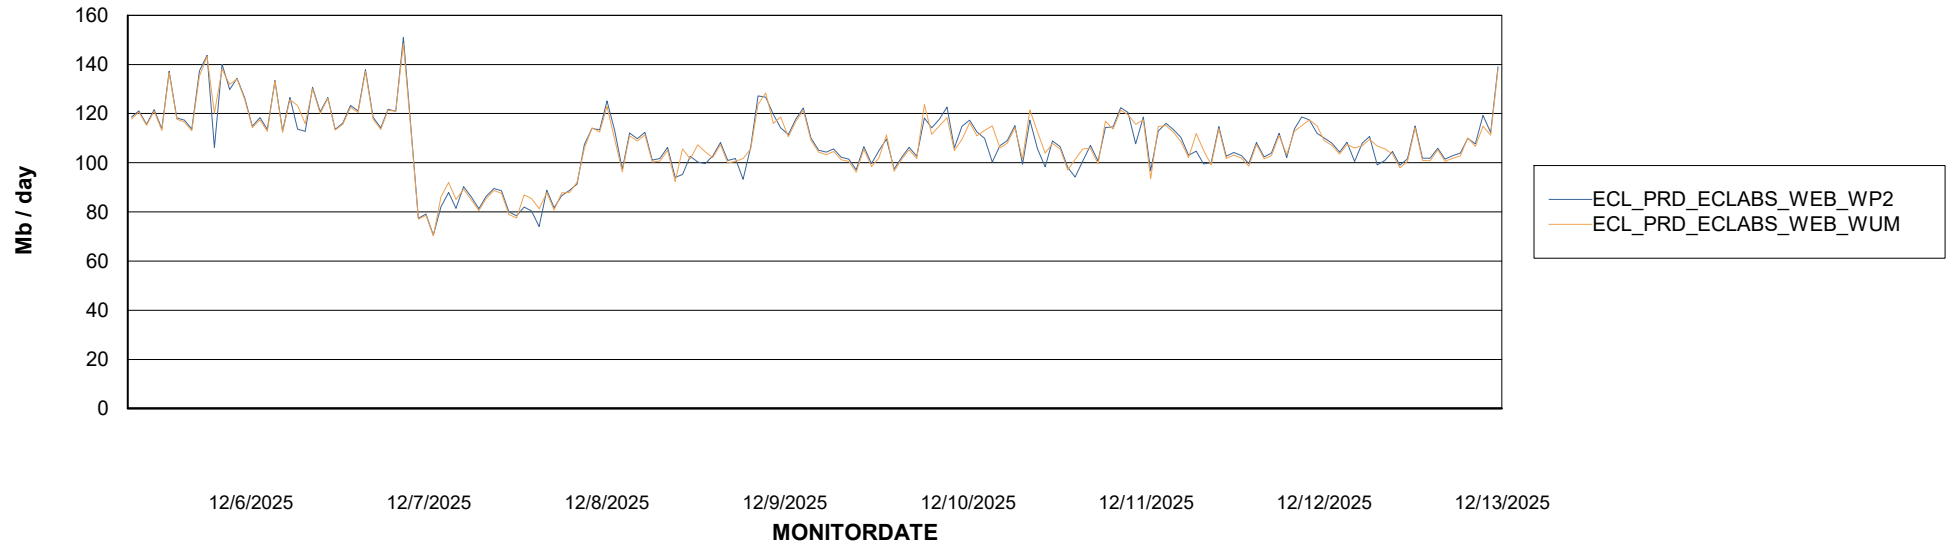

ABSSolute Web Component Services

Avg memory used per ABS Web component