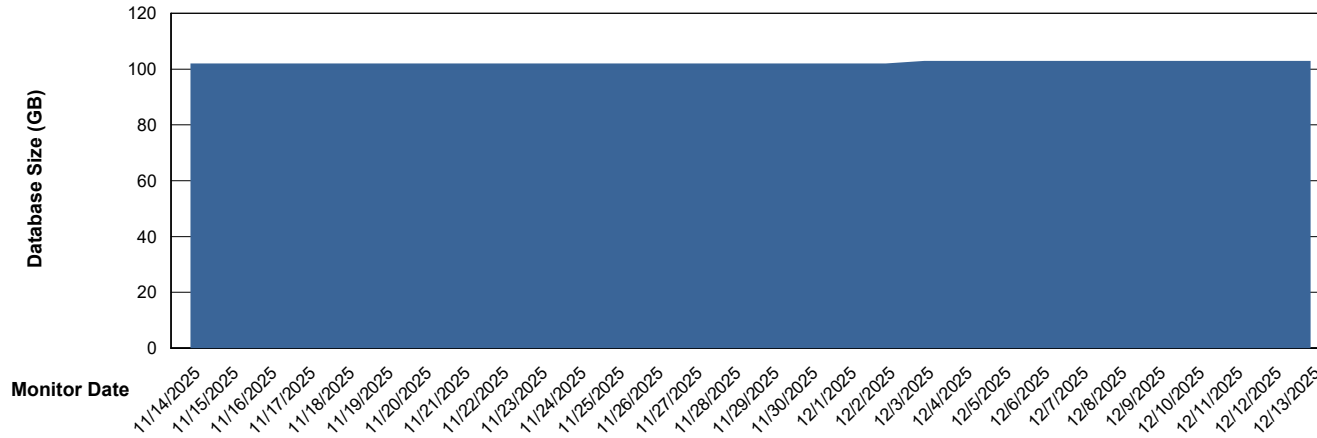

Weekly SLA Customer Report

Customer ECL_Production
Database ID 156

Database Performance ECL_PRD_ECLABS-TEST_HSBABS1

DB Processes Max 1,000

Weekly SLA Customer Report

Customer ECL_Production
Database ID 156

DATABASE SIZE ECL_PRD_ECLABS_ABS1

Database growth over last month

DATABASE SIZE ECL_PRD_ECL-ABS-BI_ABS1

Database growth over last month

Weekly SLA Customer Report

Customer ECL_Production
Database ID 156

Database Tablespace ECL_PRD_ECLABS_ABS1