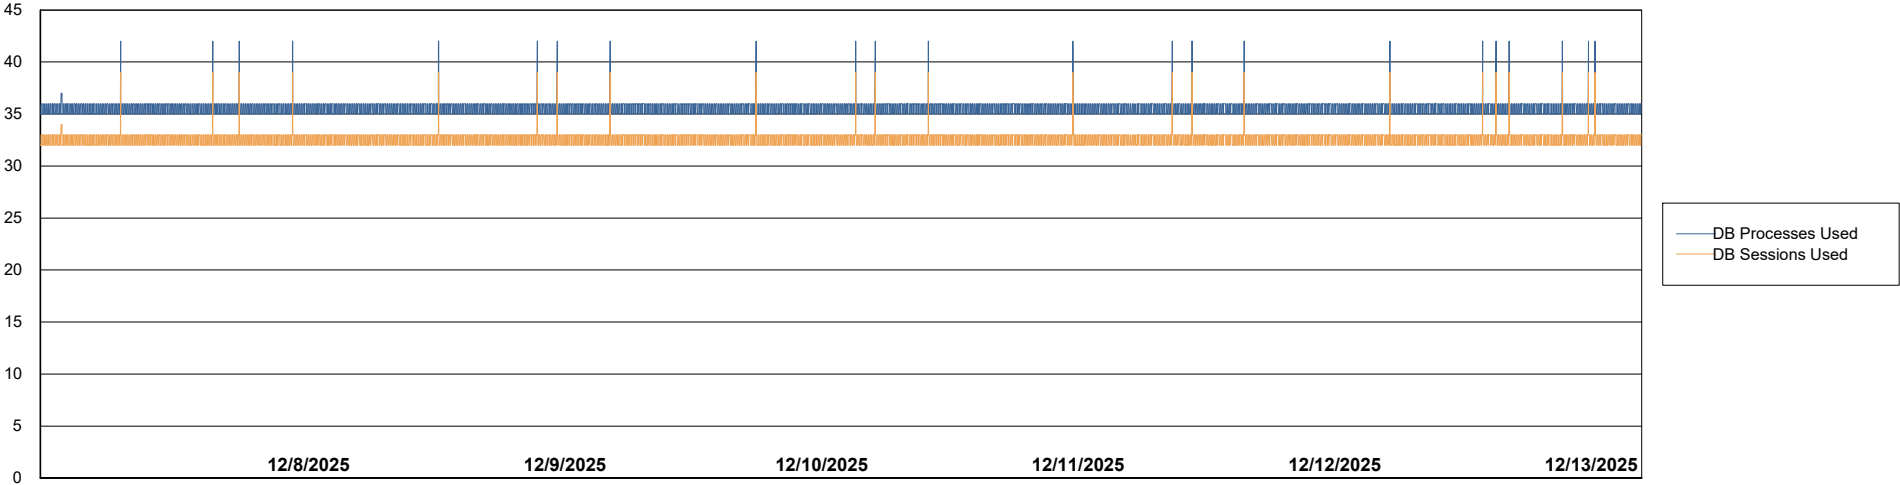

Database Performance ECL_PRD_ECLABS-TEST_HSBABS1

DB Processes Max 1,000