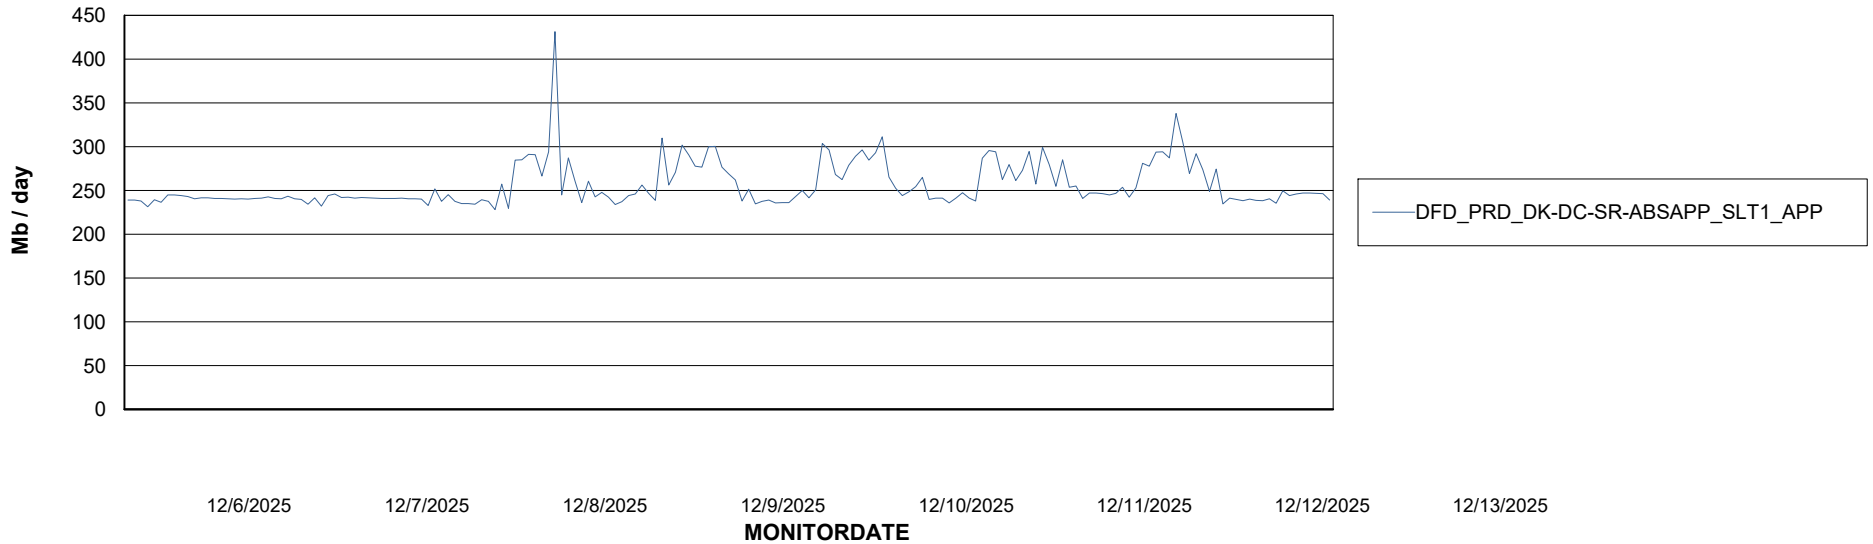

ABSSolute Application Server Services

Avg memory used per ABS Server Service