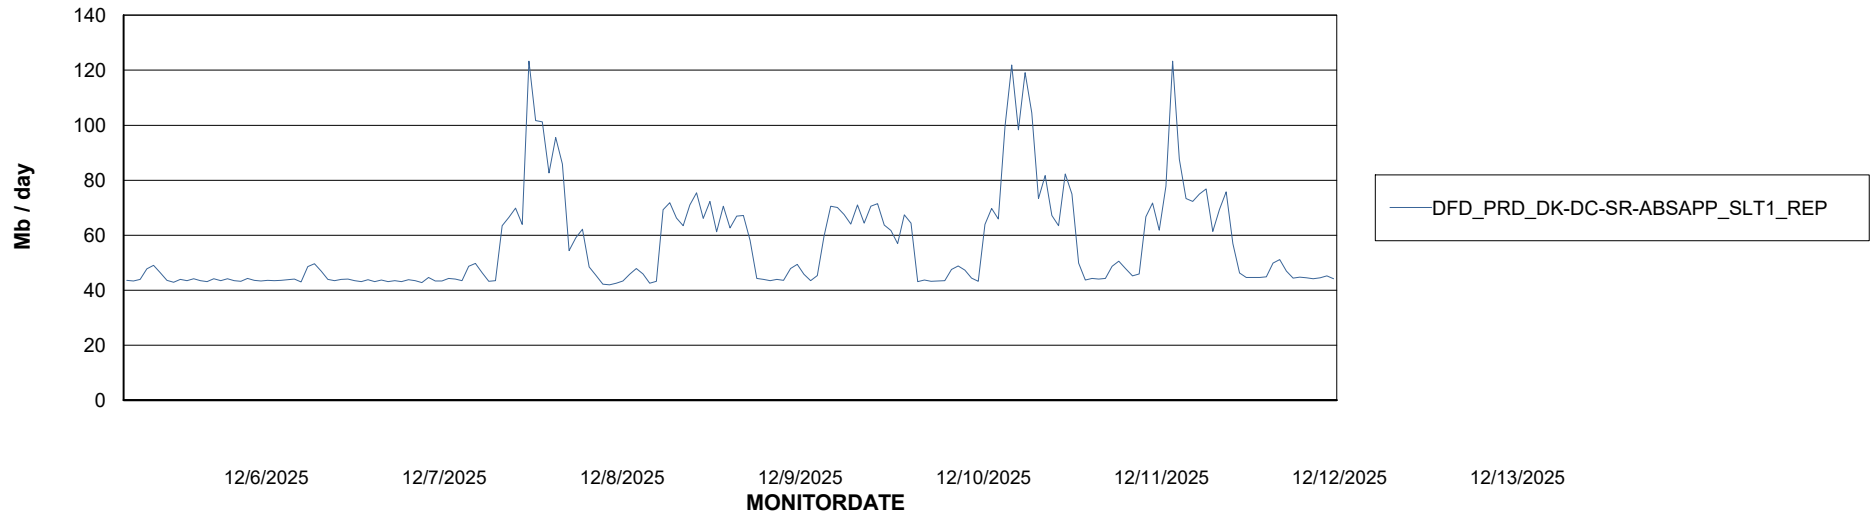

ABSSolute Application ReportServer Services

Avg memory used per ReportServer Service