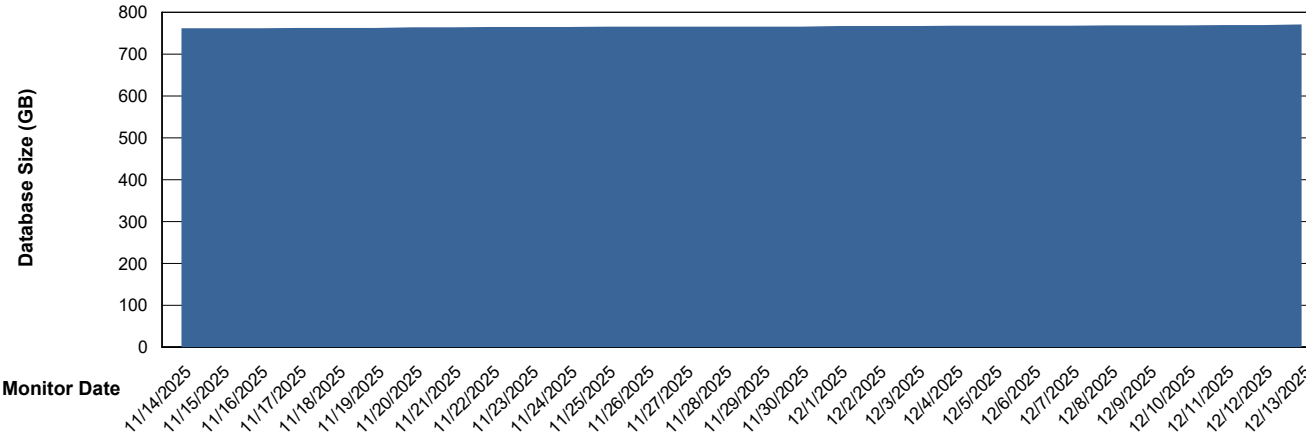

DB Processes Max 1,000

Weekly SLA Customer Report

Customer CUS_Production (24/7)
 Database ID 131

DATABASE SIZE CUS_PRD_ABSDB1_ABS1

Database growth over last month

Database Tablespace CUS_PRD_ABSDB1_ABS1

Date	Tablespace Name	Filesize (Gb)	Usedsize (Gb)	Percentage free
12/13/2025	ABSDATA	333	278	16
	INDX	566	476	16
12/12/2025	ABSDATA	333	278	16
	INDX	566	476	16
12/11/2025	ABSDATA	333	278	16
	INDX	566	476	16
12/10/2025	ABSDATA	333	278	17
	INDX	566	475	16
12/9/2025	ABSDATA	333	278	17
	INDX	566	475	16
12/8/2025	ABSDATA	333	278	17
	INDX	566	475	16
12/7/2025	ABSDATA	333	278	17
	INDX	566	475	16

Weekly SLA Customer Report

Customer CUS_Production (24/7)
Database ID 131

Standby Database Health CUS_Production (24/7)

Recovery lag for last 7 days

Weekly SLA Customer Report

Customer CUS_Production (24/7)
Database ID 131