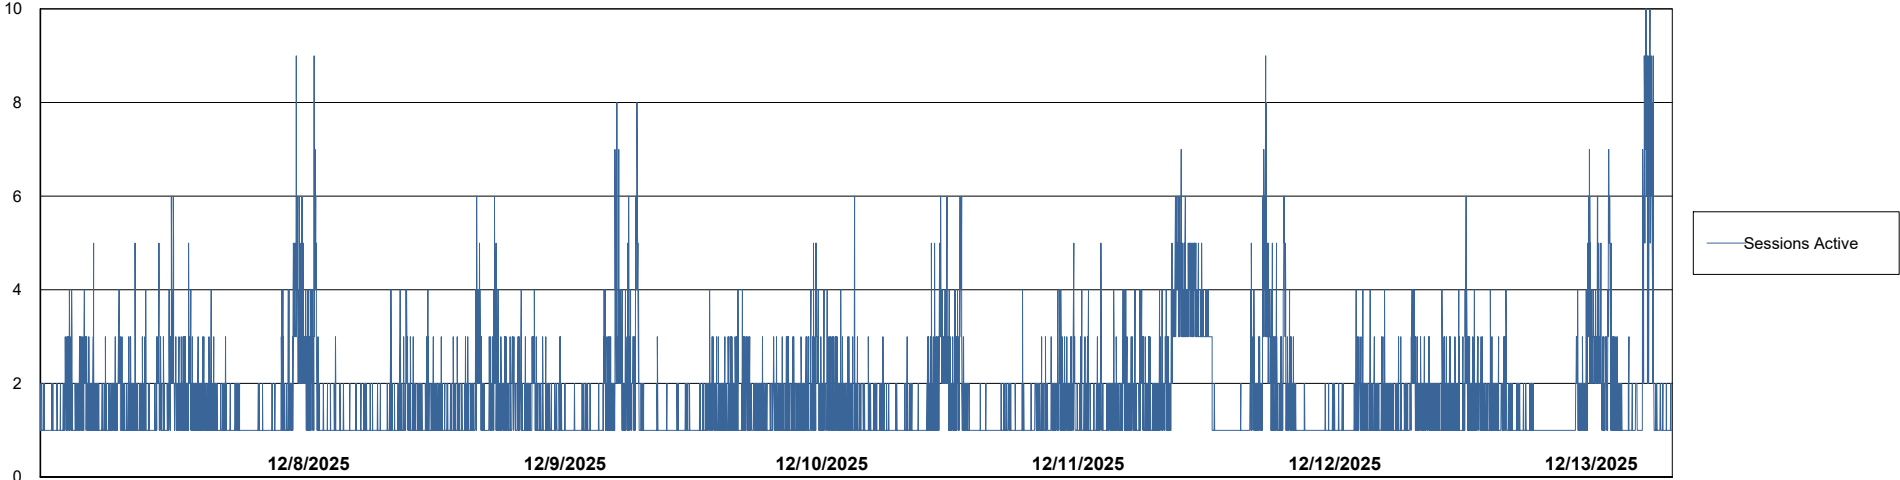

Database Performance CUS_PRD_ABSDB1_ABS1