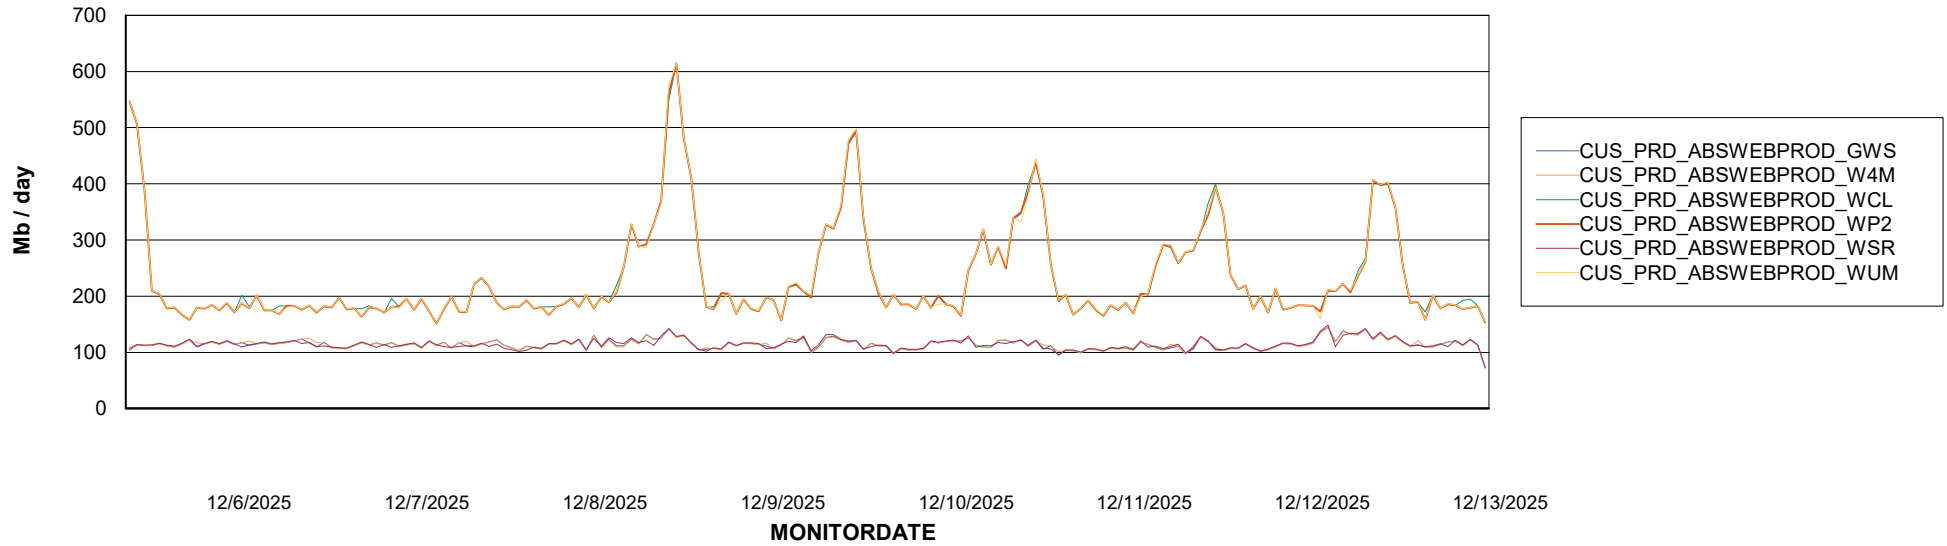

Avg memory used per ReportServer Service

Weekly SLA Customer Report

Customer CUS_Production (24/7)
Database ID 131

ABSSolute Web Component Services

Avg memory used per ABS Web component

Weekly SLA Customer Report