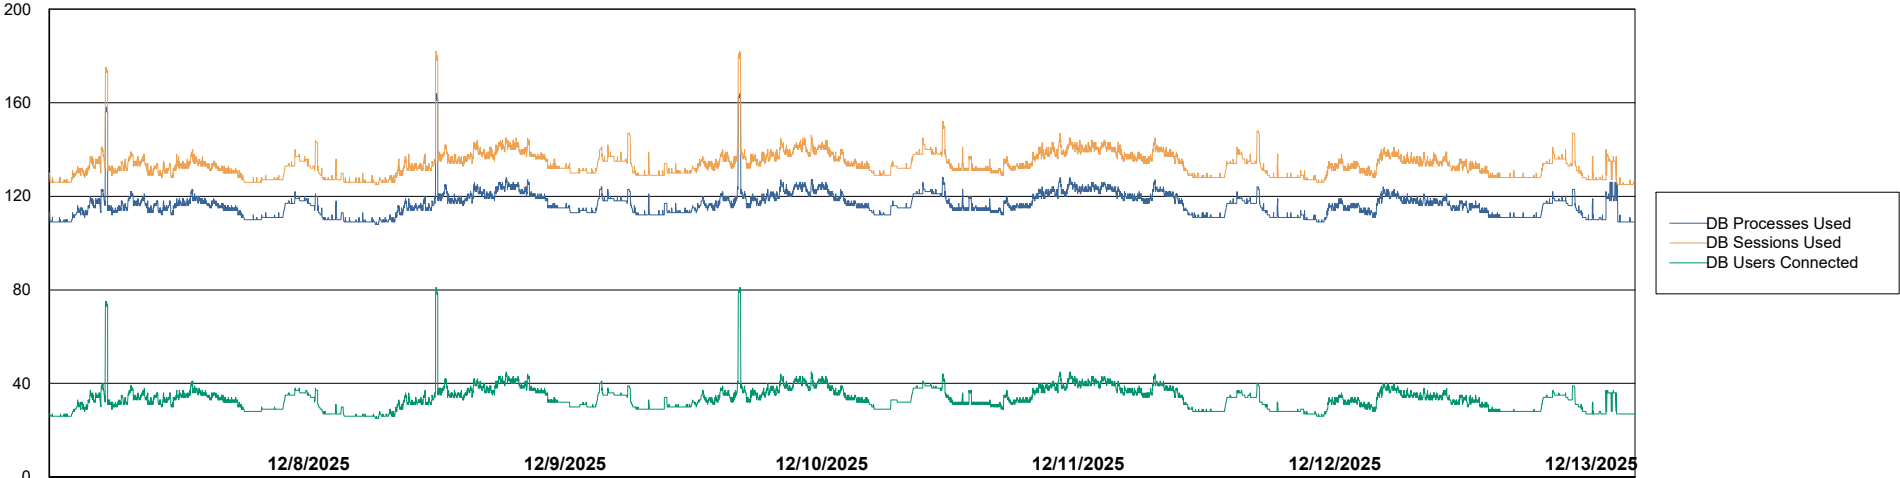

Database Performance CUS_PRD_ABSDB1_ABS1