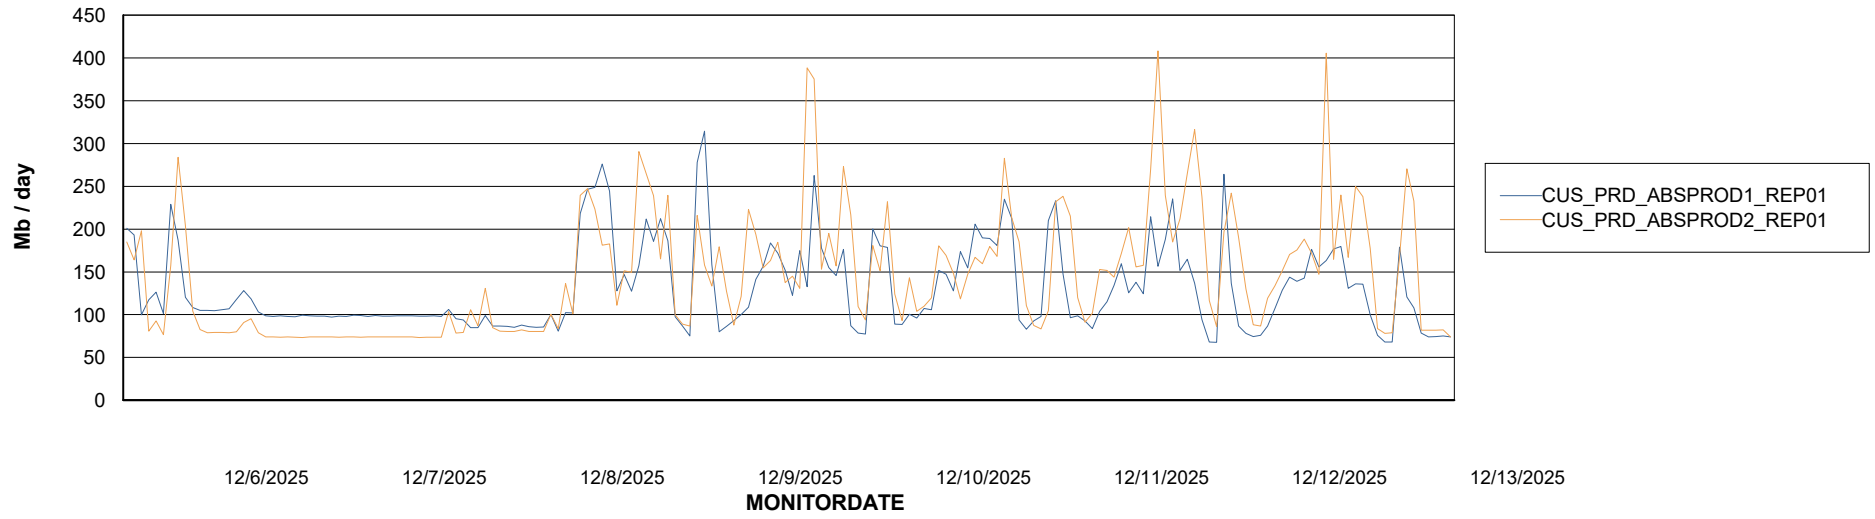

ABSSolute Application ReportServer Services

Avg memory used per ReportServer Service