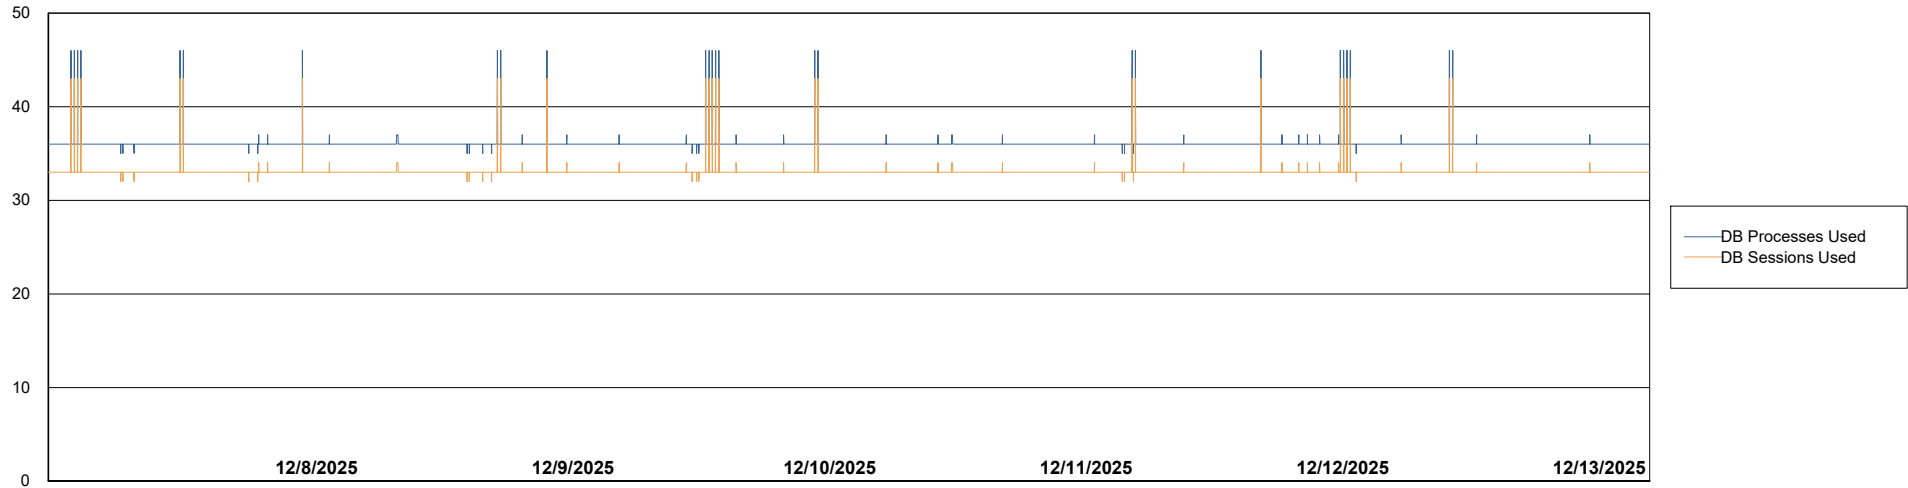

Database Performance CUS_PRD_ABSDB2_HSBABS1

DB Processes Max 1,000