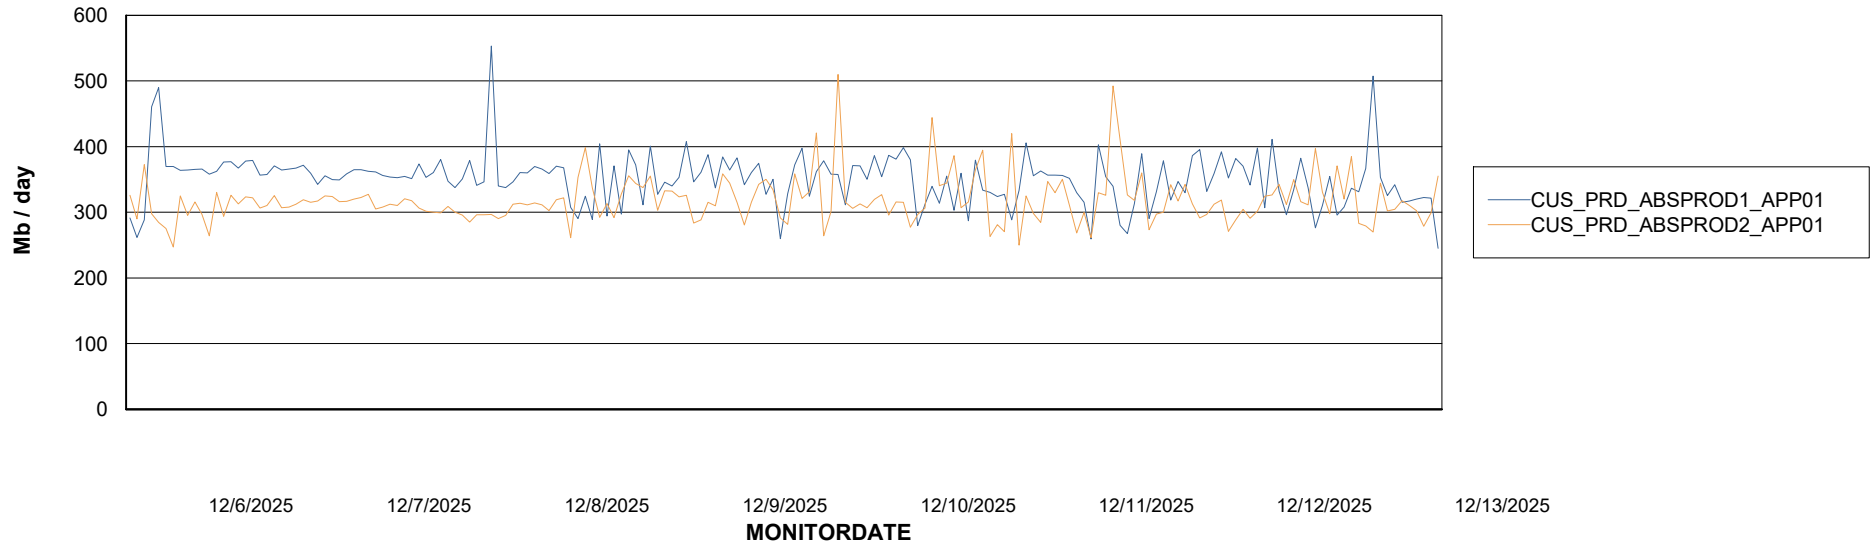

ABSSolute Application Server Services

Avg memory used per ABS Server Service