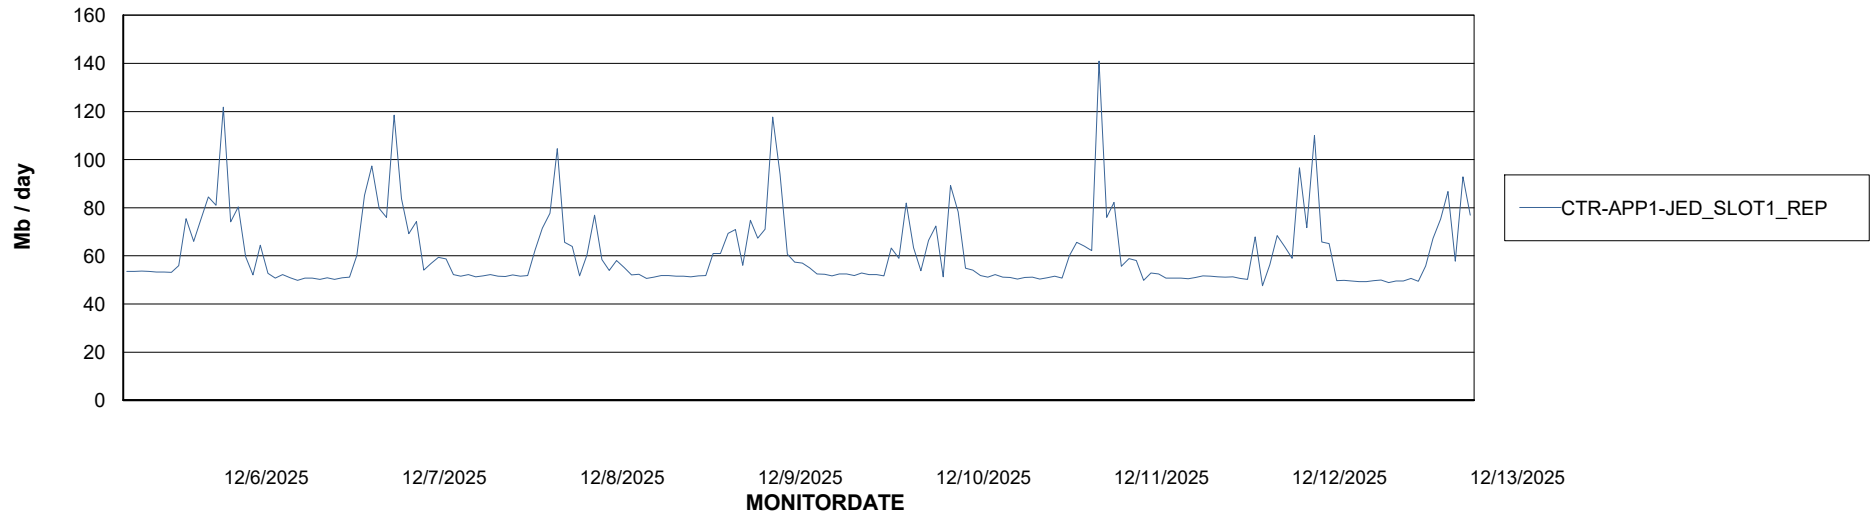

Avg users per day per ABS server

Weekly SLA Customer Report

Customer CTR OCI JED Production
Database ID 207

ABSSolute Application ReportServer Services

Avg memory used per ReportServer Service

Weekly SLA Customer Report