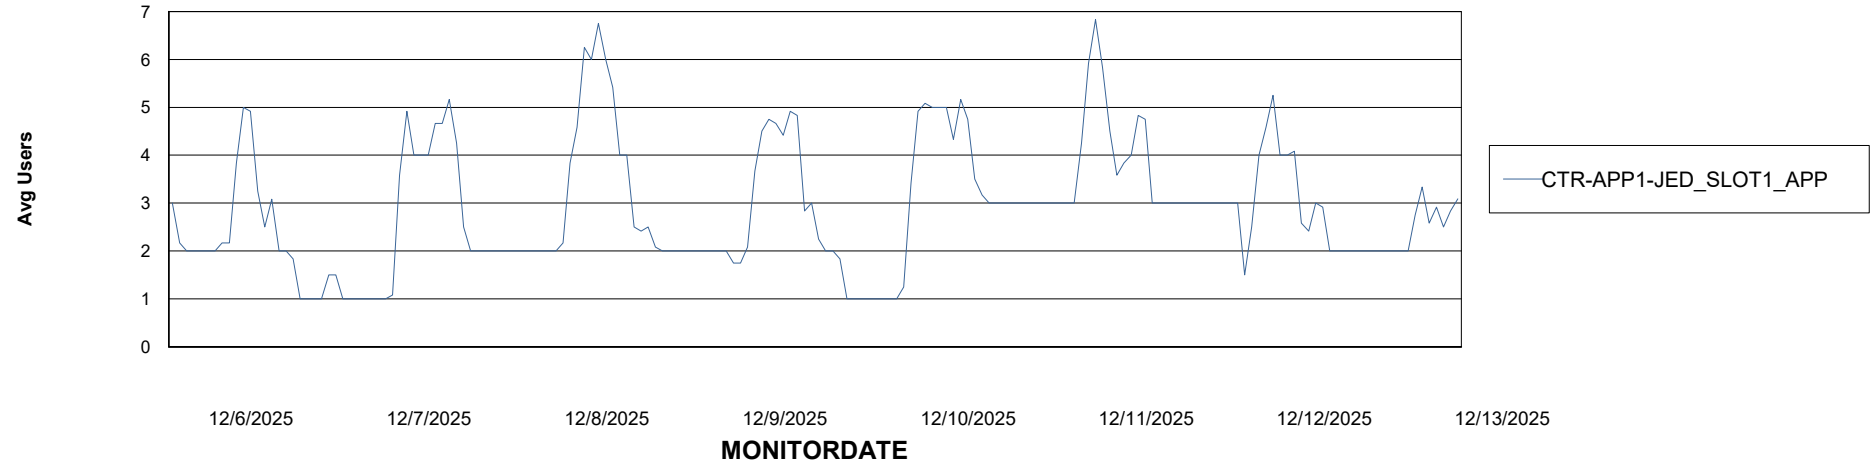

Avg users per day per ABS server