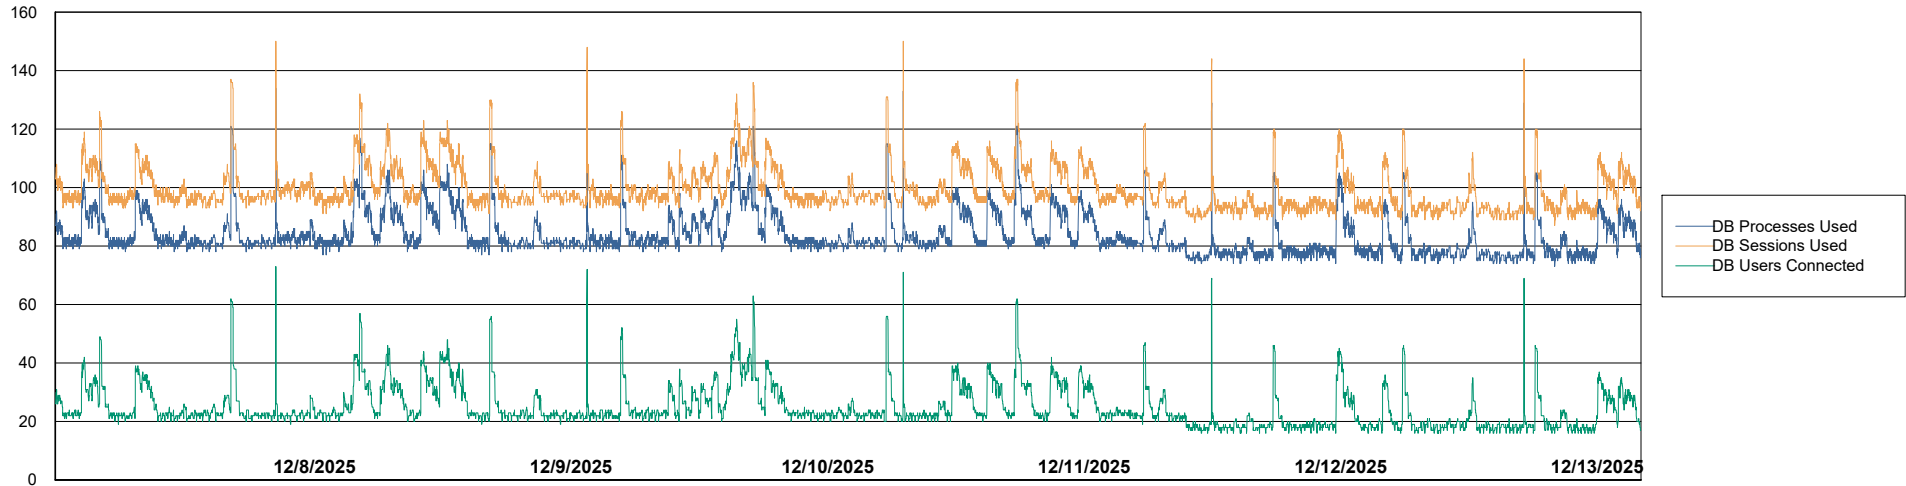

Database Performance CTR-BI-JED_ABS1