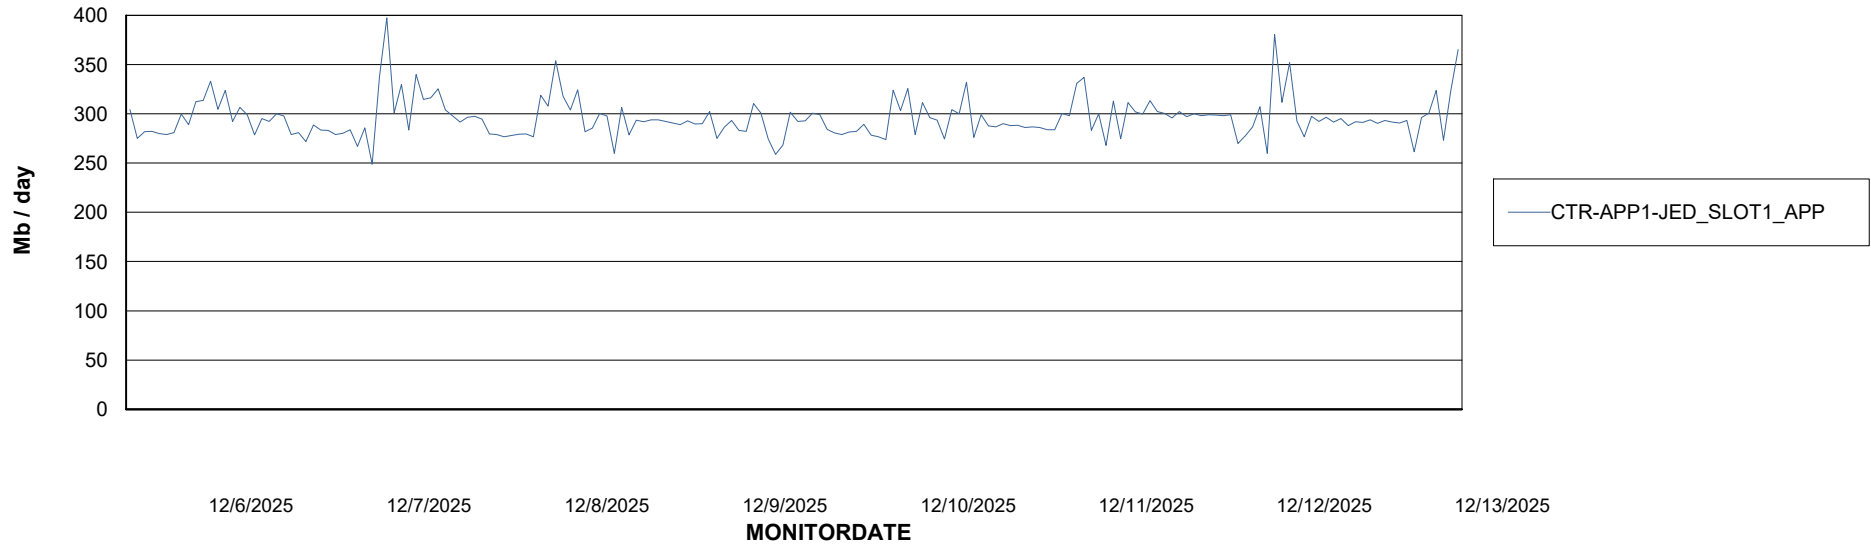

Standby Database Health CTR OCI JED Production

Recovery lag for last 7 days

Weekly SLA Customer Report

Customer CTR OCI JED Production
Database ID 207

ABSSolute Application Server Services

Avg memory used per ABS Server Service