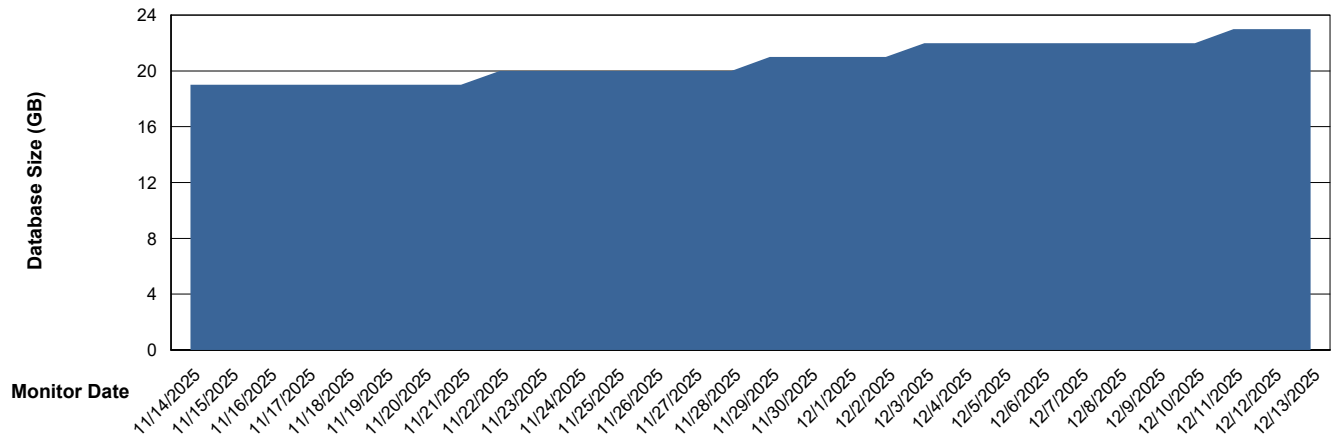

Customer CTR OCI JED Production
 Database ID 207

DATABASE SIZE CTR-BI-JED_ABS1

Database growth over last month

DATABASE SIZE CTR-DBS1-JED_PROD_ABS1

Database growth over last month

Weekly SLA Customer Report