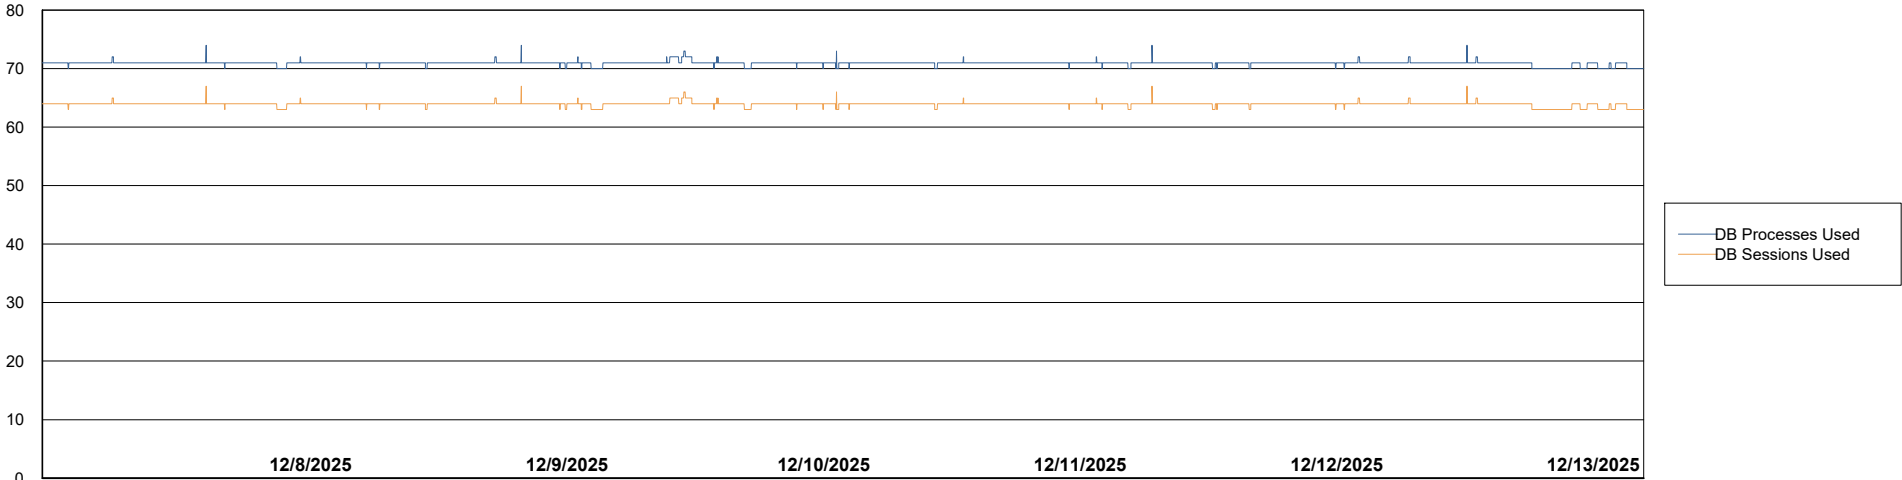

Database Performance CTR-DBS2-JED_PROD_HSBABS1

DB Processes Max 0
DB Processes Max 4
DB Processes Max 1,000