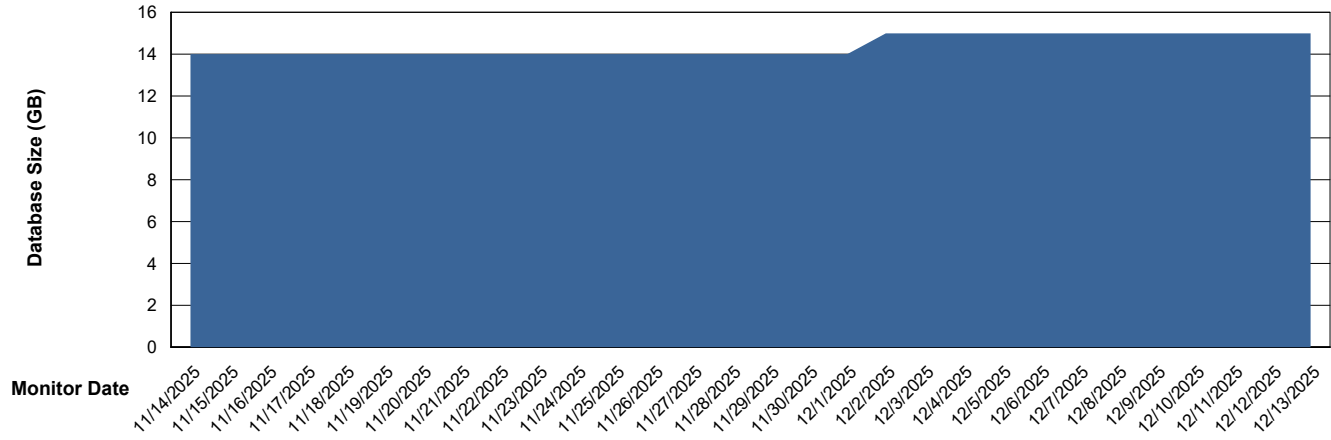

Weekly SLA Customer Report

Customer CTR OCI JED Production
Database ID 207

Database Performance CTR-BI-JED_ABS1

Weekly SLA Customer Report

Customer CTR OCI JED Production
Database ID 207

Database Performance CTR-DBS1-JED_PROD_ABS1

Weekly SLA Customer Report

Customer CTR OCI JED Production
Database ID 207

Database Performance CTR-DBS2-JED_PROD_HSBABS1

DB Processes Max 0
DB Processes Max 4
DB Processes Max 1,000

Weekly SLA Customer Report

Customer CTR OCI JED Production
 Database ID 207

DATABASE SIZE CTR-BI-JED_ABS1

Database growth over last month

DATABASE SIZE CTR-DBS1-JED_PROD_ABS1

Database growth over last month

Weekly SLA Customer Report