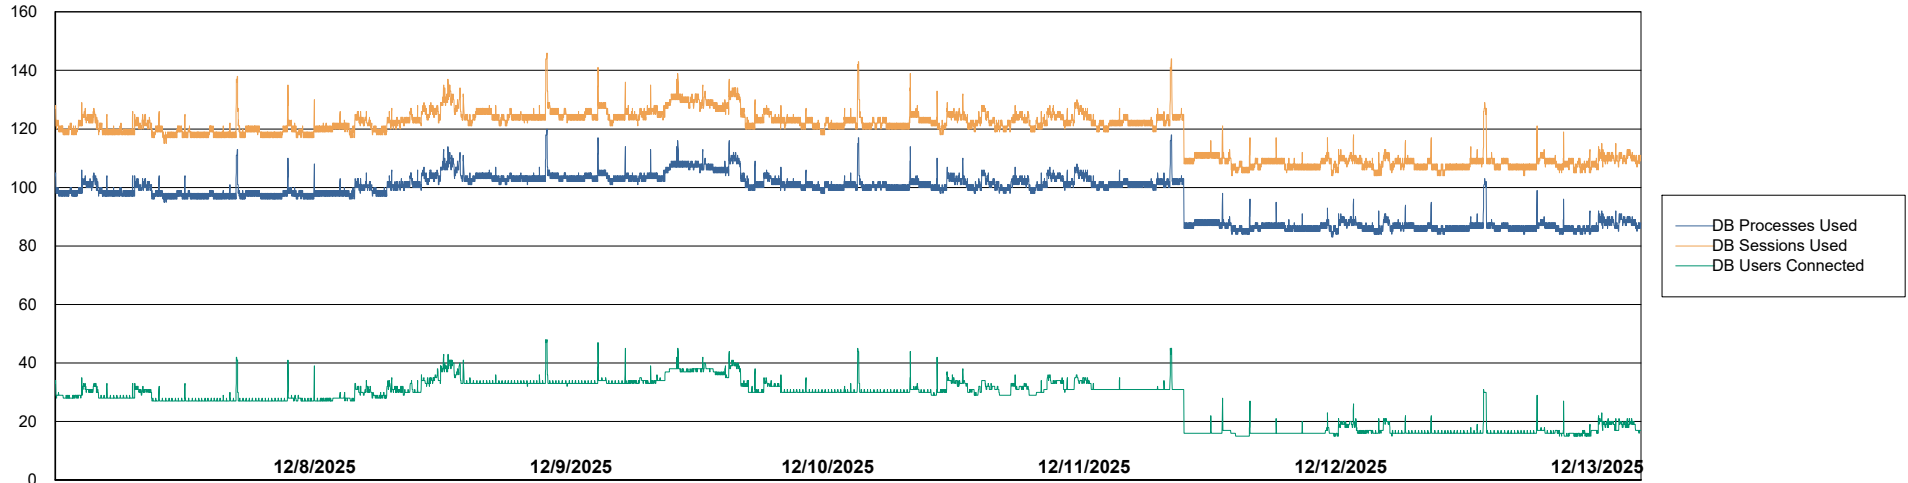

Weekly SLA Customer Report

Customer CTR OCI JED Production
Database ID 207

Database Performance CTR-BI-JED_ABS1

Weekly SLA Customer Report

Customer CTR OCI JED Production
Database ID 207

Database Performance CTR-DBS1-JED_PROD_ABS1