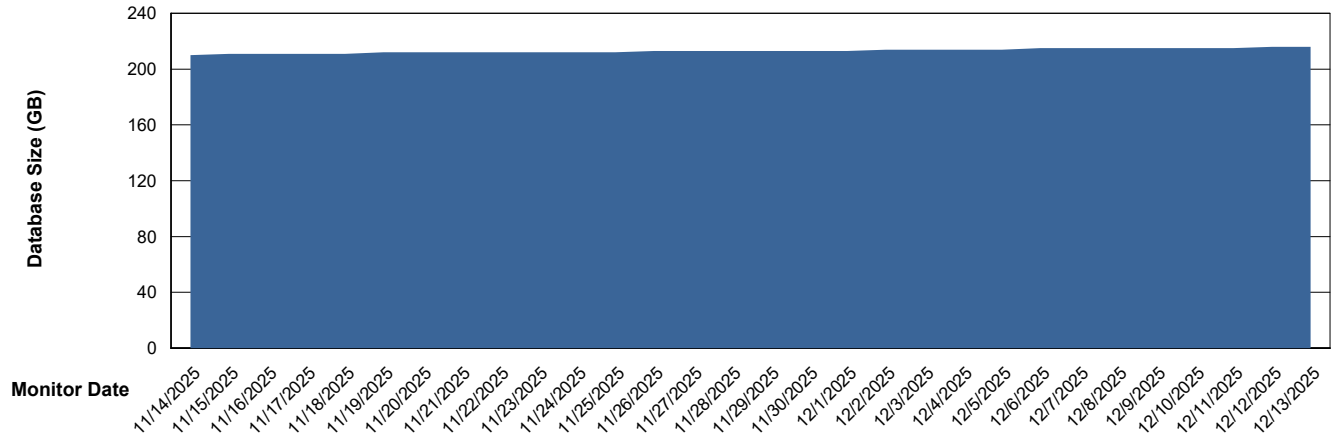

Weekly SLA Customer Report

Customer CLB OCI AMS Production
Database ID 196

Database Performance CLB-DBS2-AMS_PROD_HSBABS1

DB Processes Max 4
DB Processes Max 0
DB Processes Max 1,000

Weekly SLA Customer Report

Customer CLB OCI AMS Production
Database ID 196

DATABASE SIZE CLB-BI2-AMS_ABS1_DB

Database growth over last month

DATABASE SIZE CLB-DBS1-AMS_PROD_ABS1

Database growth over last month

Weekly SLA Customer Report