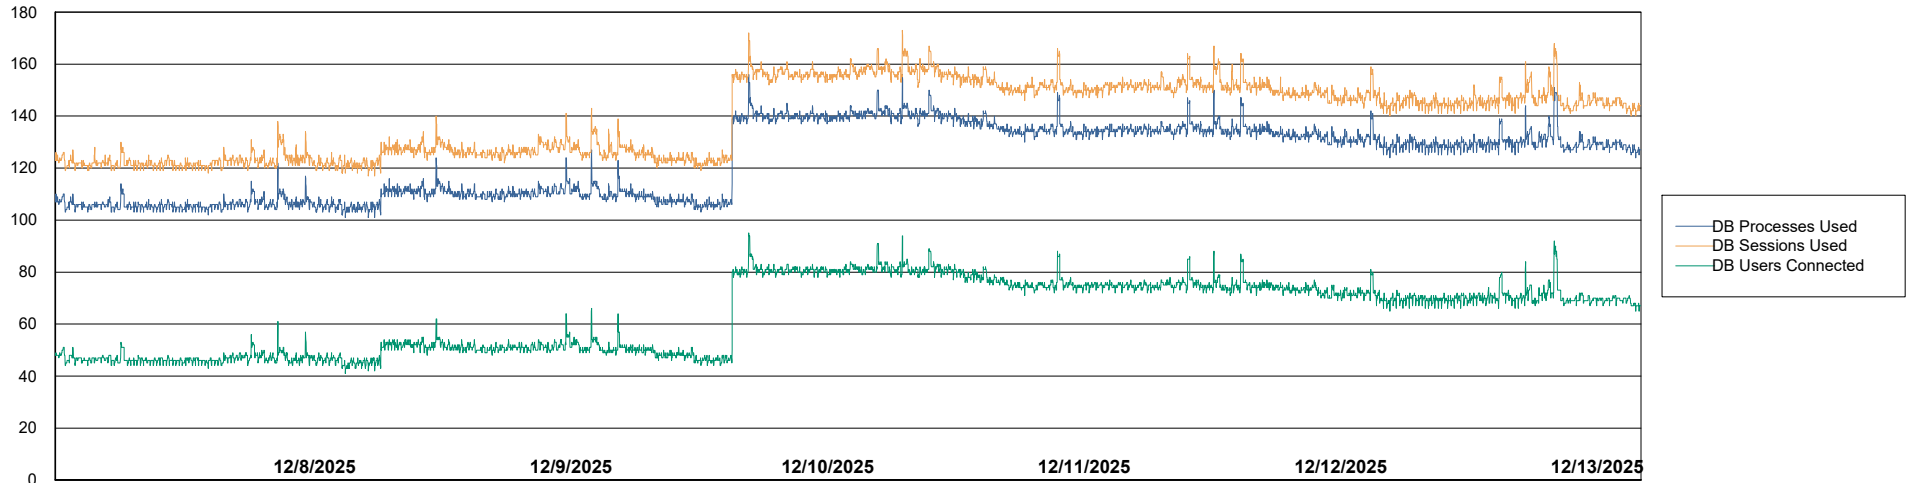

Database Performance: CLB-BI2-AMS_ABS1_DB