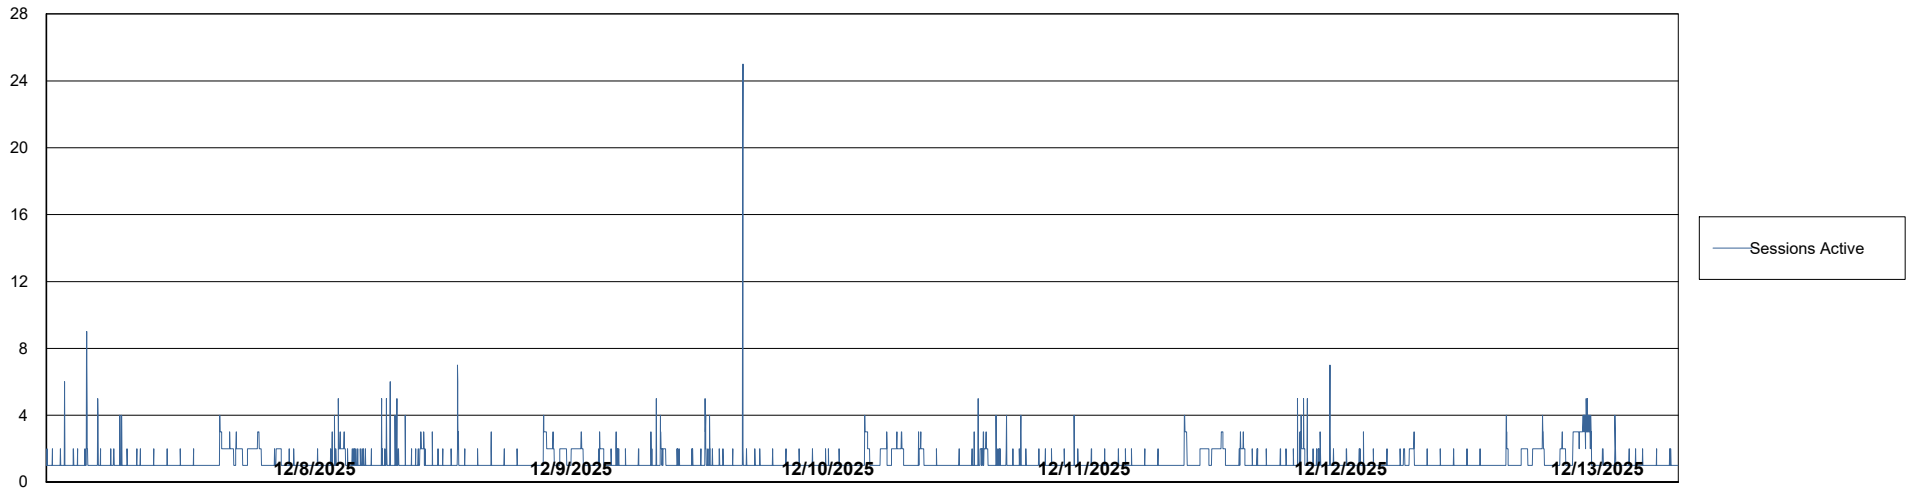

Database Performance: CLB-BI2-AMS_ABS1_DB