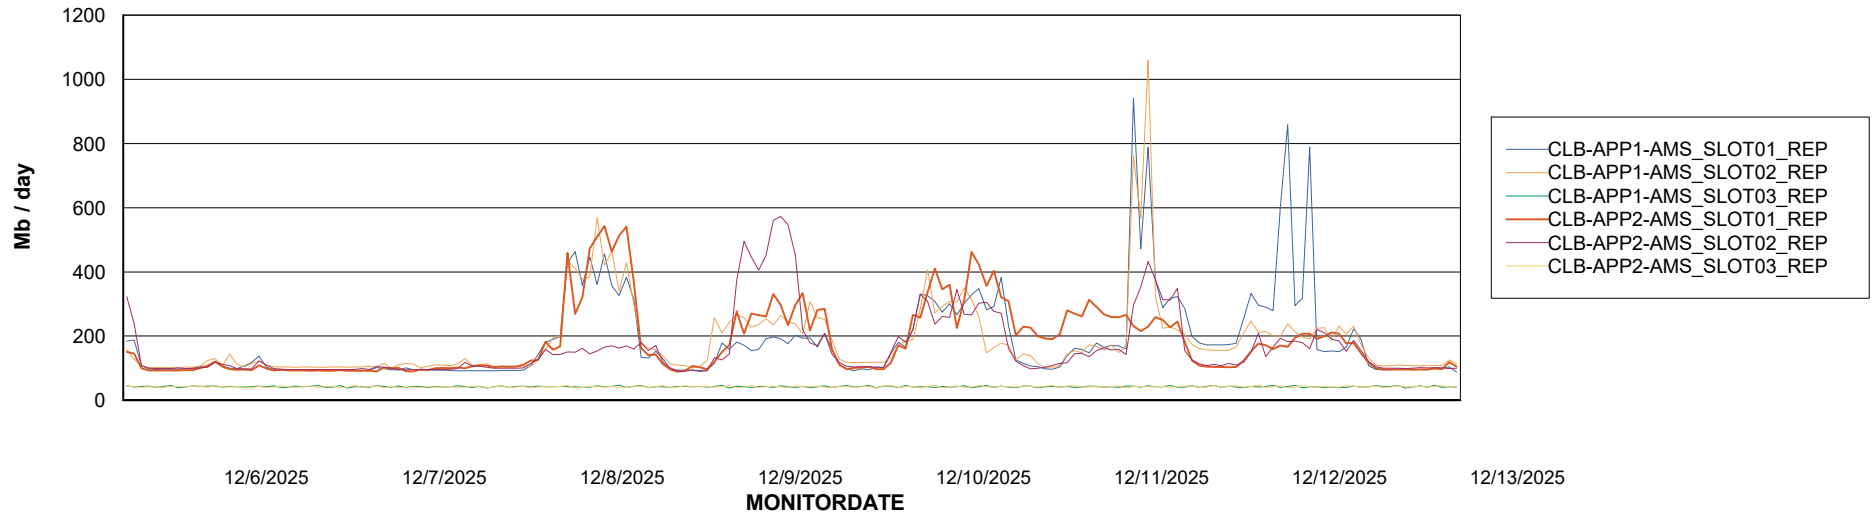

Avg memory used per ABS Server Service

Avg users per day per ABS server

Weekly SLA Customer Report

Customer CLB OCI AMS Production
Database ID 196

ABSSolute Application ReportServer Services

Avg memory used per ReportServer Service