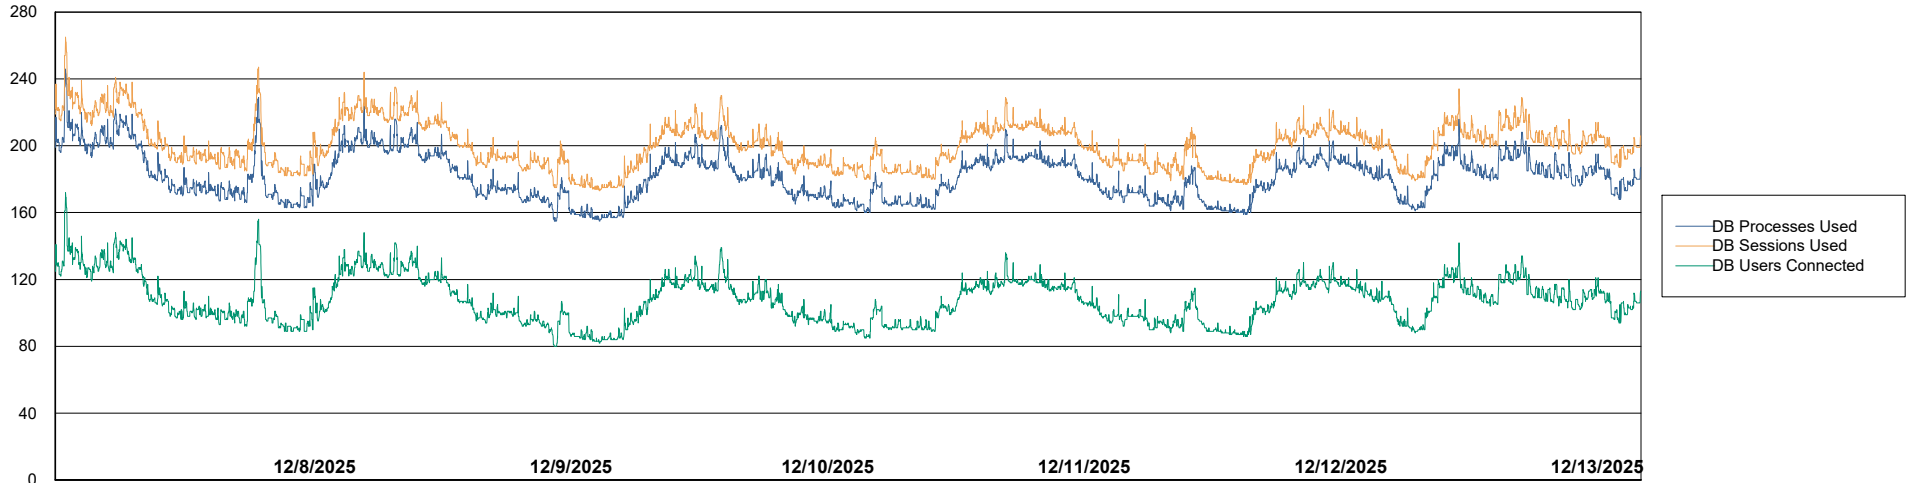

Weekly SLA Customer Report

Customer: CLB OCI AMS Production
Database ID: 196

Database Performance: CLB-BI2-AMS_ABS1_DB

Weekly SLA Customer Report

Customer: CLB OCI AMS Production
Database ID: 196

Database Performance: CLB-DBS1-AMS_PROD_ABS1