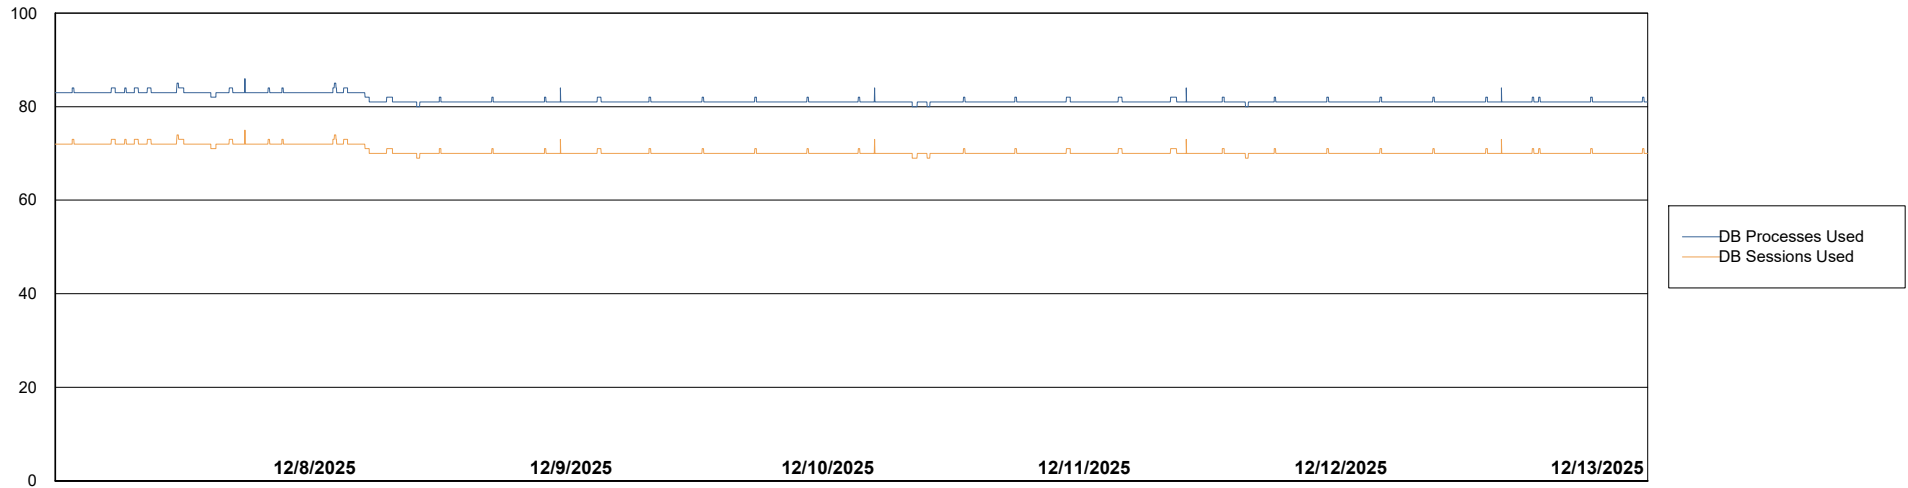

Database Performance   CLB-DBS2-AMS_PROD_HSBABS1

DB Processes Max   4
DB Processes Max   0
DB Processes Max   1,000