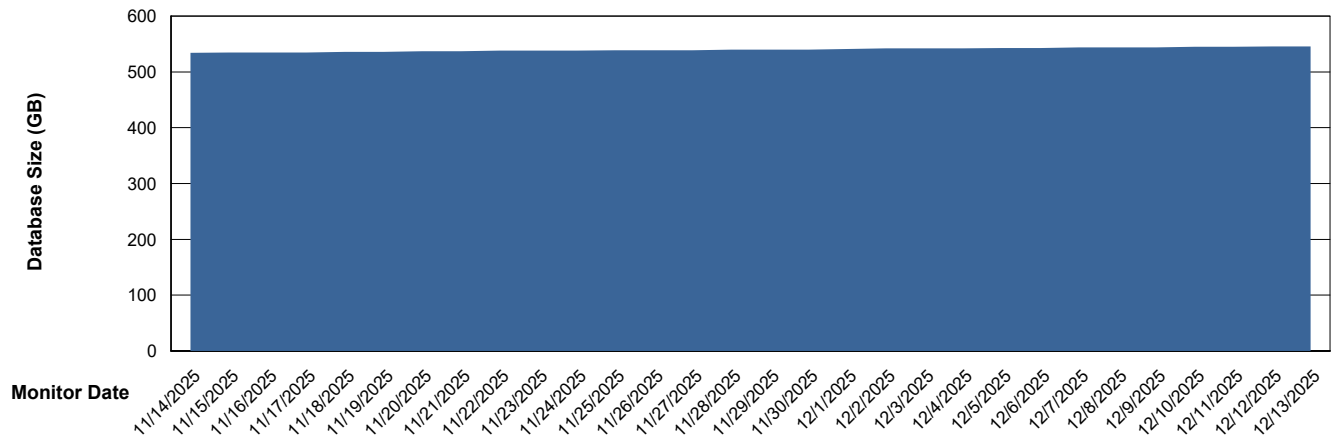

Customer CLB OCI AMS Production
Database ID 196

DATABASE SIZE CLB-BI2-AMS_ABS1_DB

Database growth over last month

DATABASE SIZE CLB-DBS1-AMS_PROD_ABS1

Database growth over last month

Weekly SLA Customer Report