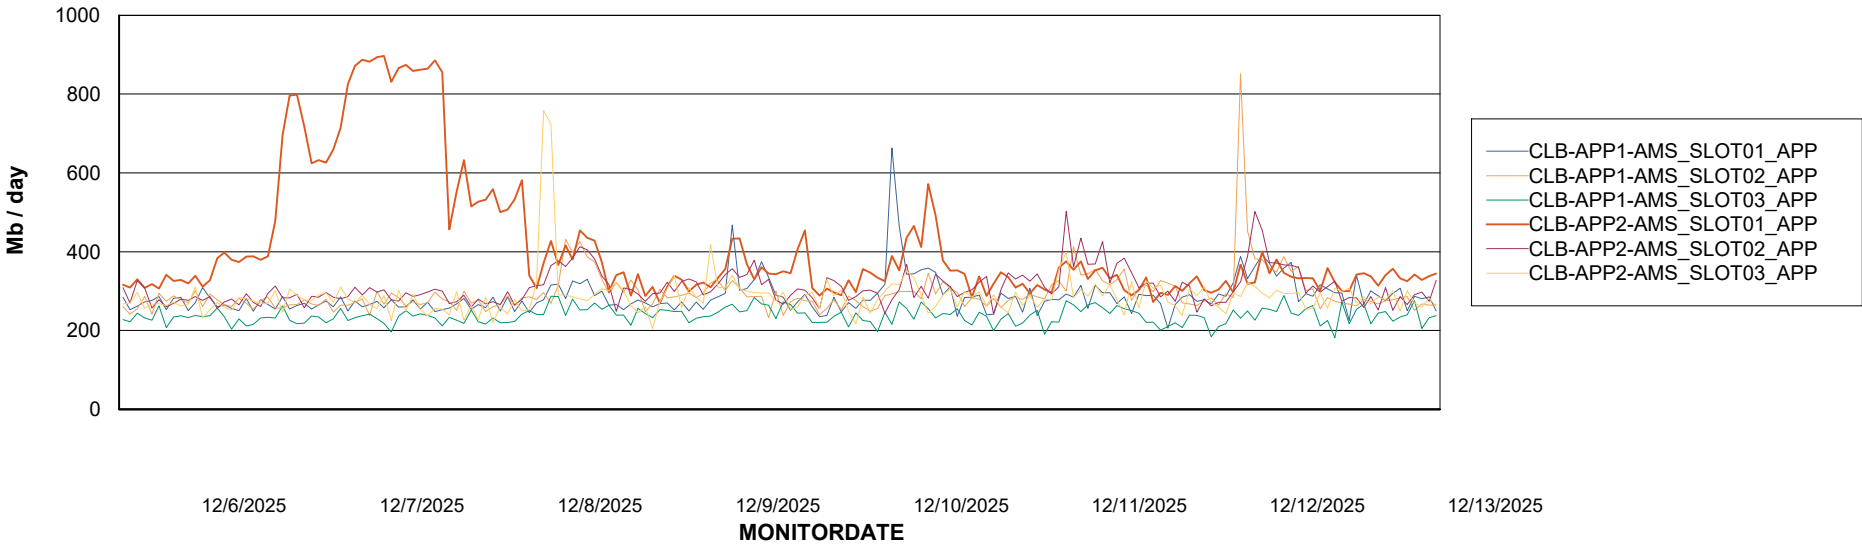

ABSSolute Application Server Services

Avg memory used per ABS Server Service