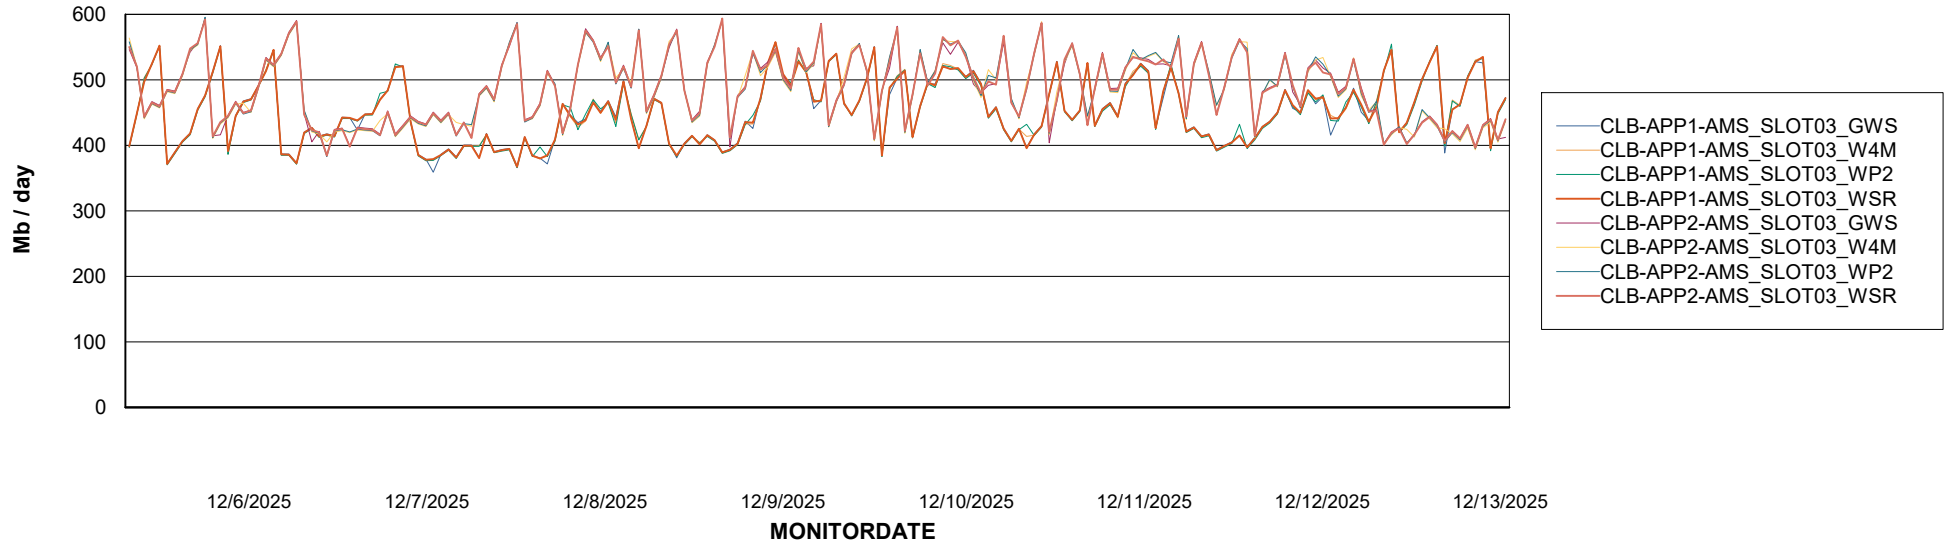

ABSSolute Web Component Services

Avg memory used per ABS Web component