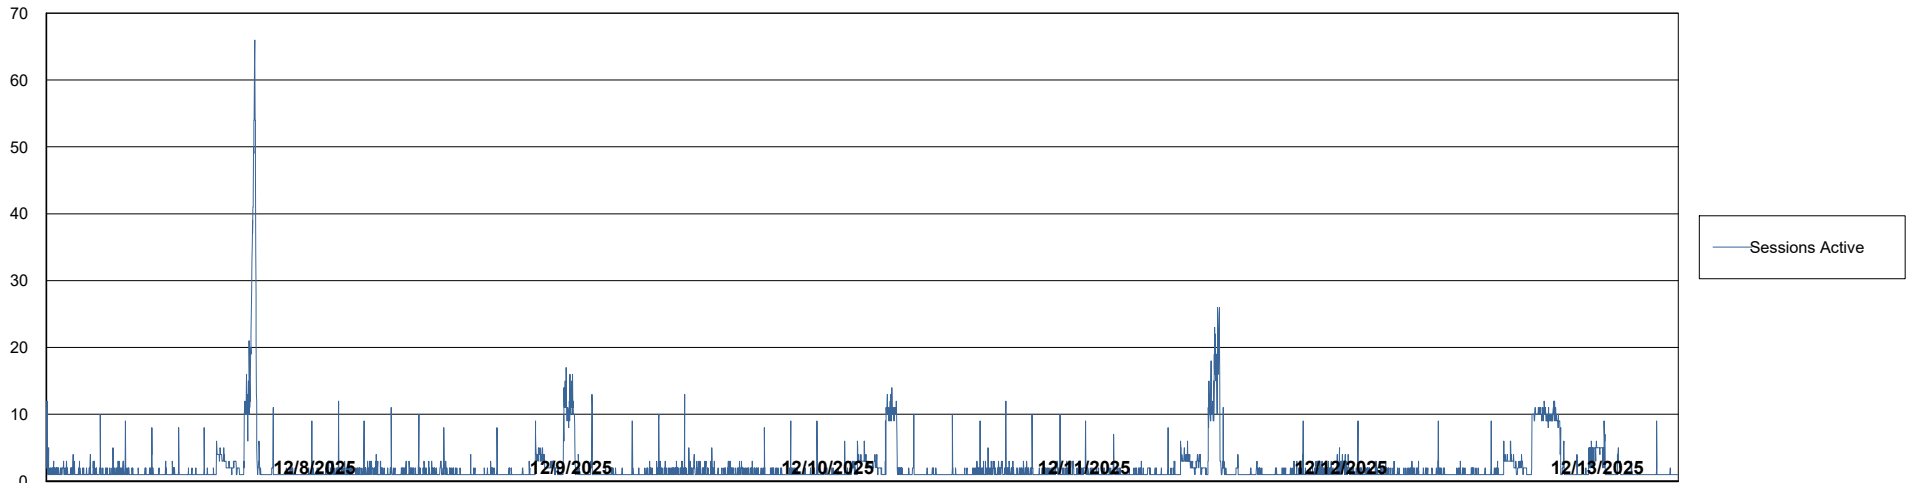

Weekly SLA Customer Report

Customer: CLB OCI AMS Production
Database ID: 196

Database Performance: CLB-BI2-AMS_ABS1_DB

Weekly SLA Customer Report

Customer: CLB OCI AMS Production
Database ID: 196

Database Performance: CLB-DBS1-AMS_PROD_ABS1