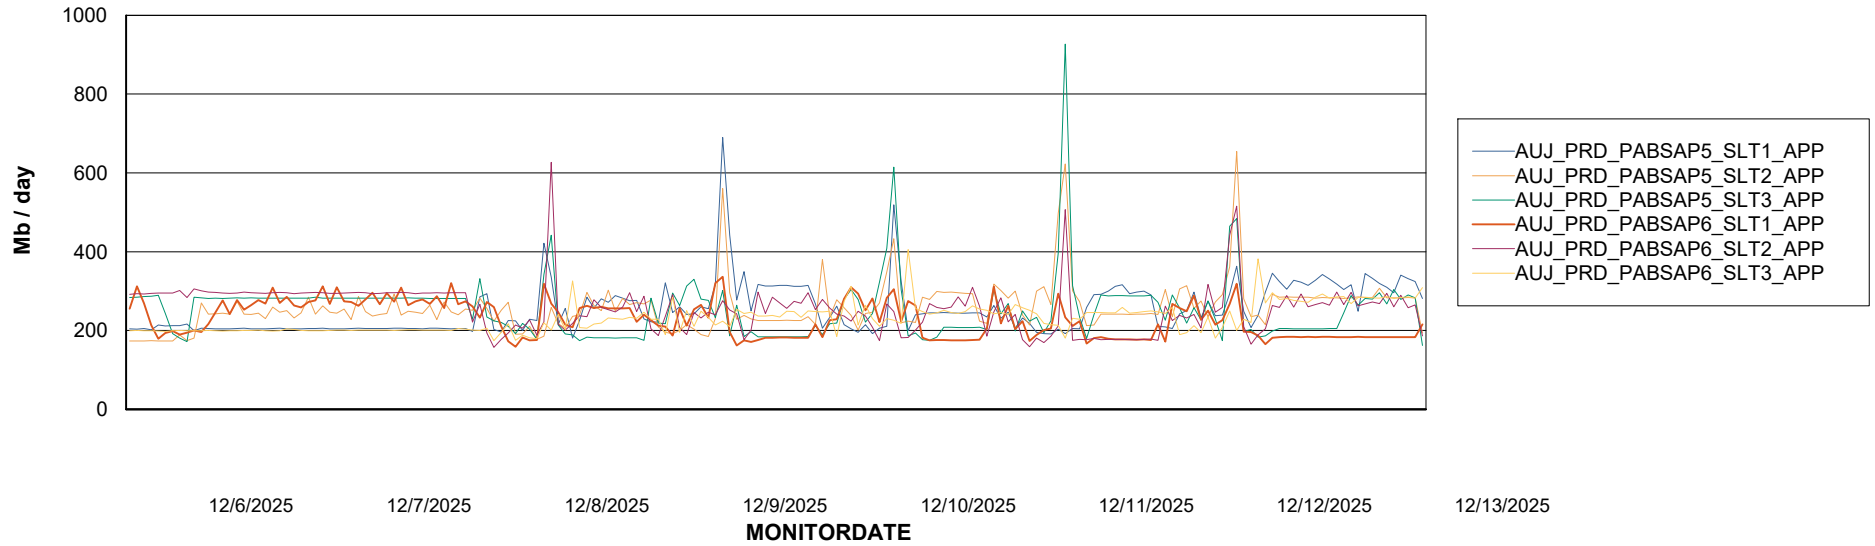

ABSSolute Application Server Services

Avg memory used per ABS Server Service