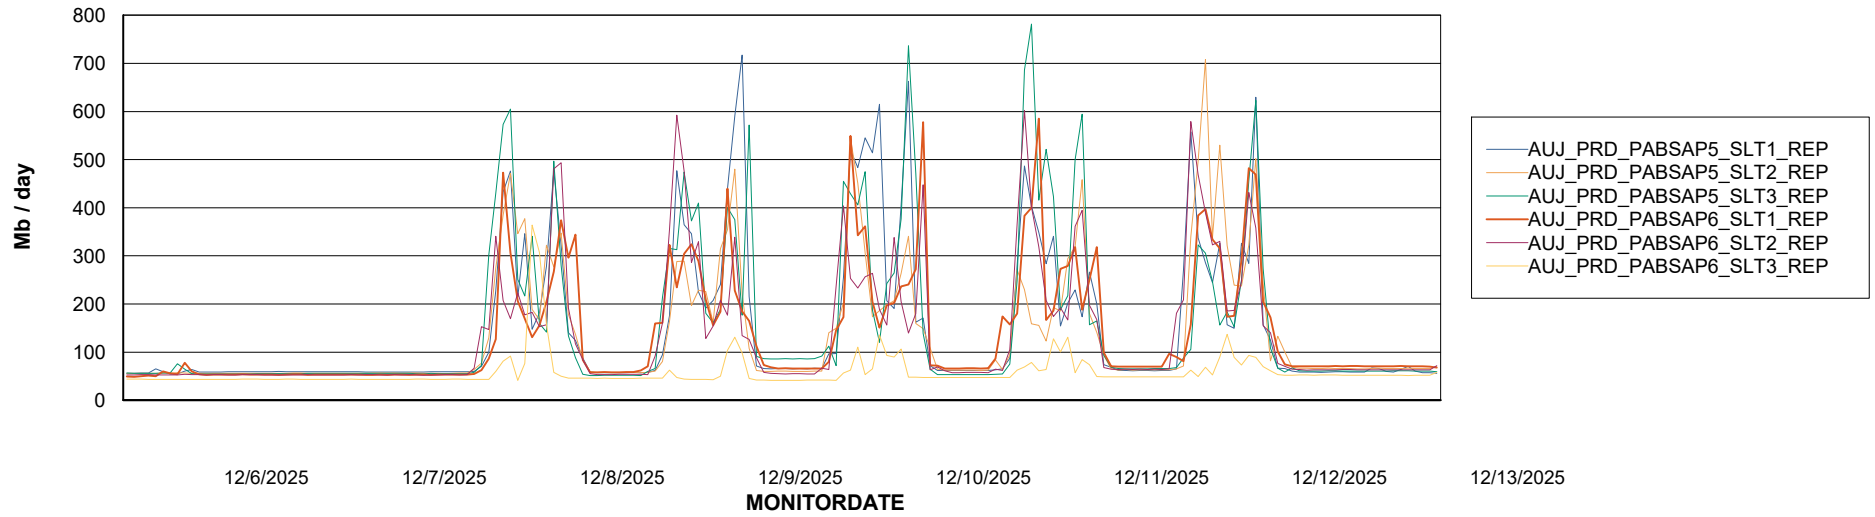

ABSSolute Application ReportServer Services

Avg memory used per ReportServer Service