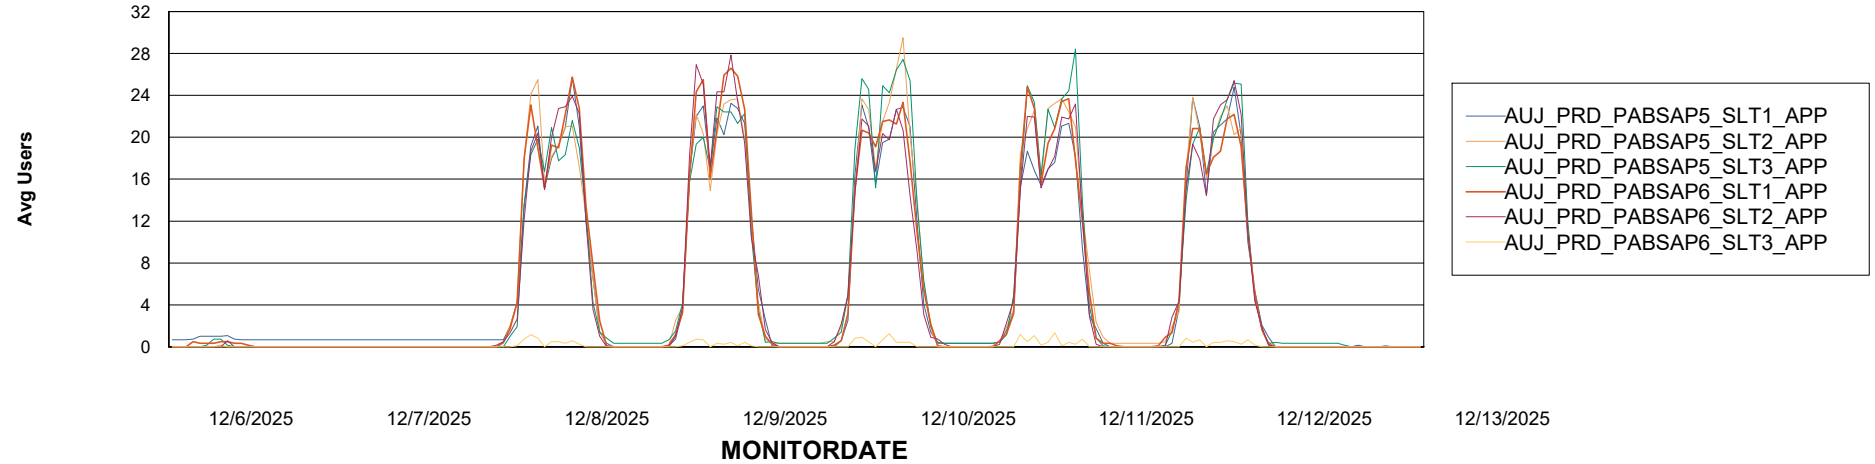

Weekly SLA Customer Report

Customer AUJ_Production
Database ID 41

ABSSolute Application Server Services

Avg memory used per ABS Server Service

Avg users per day per ABS server

Weekly SLA Customer Report

Customer AUJ_Production
Database ID 41