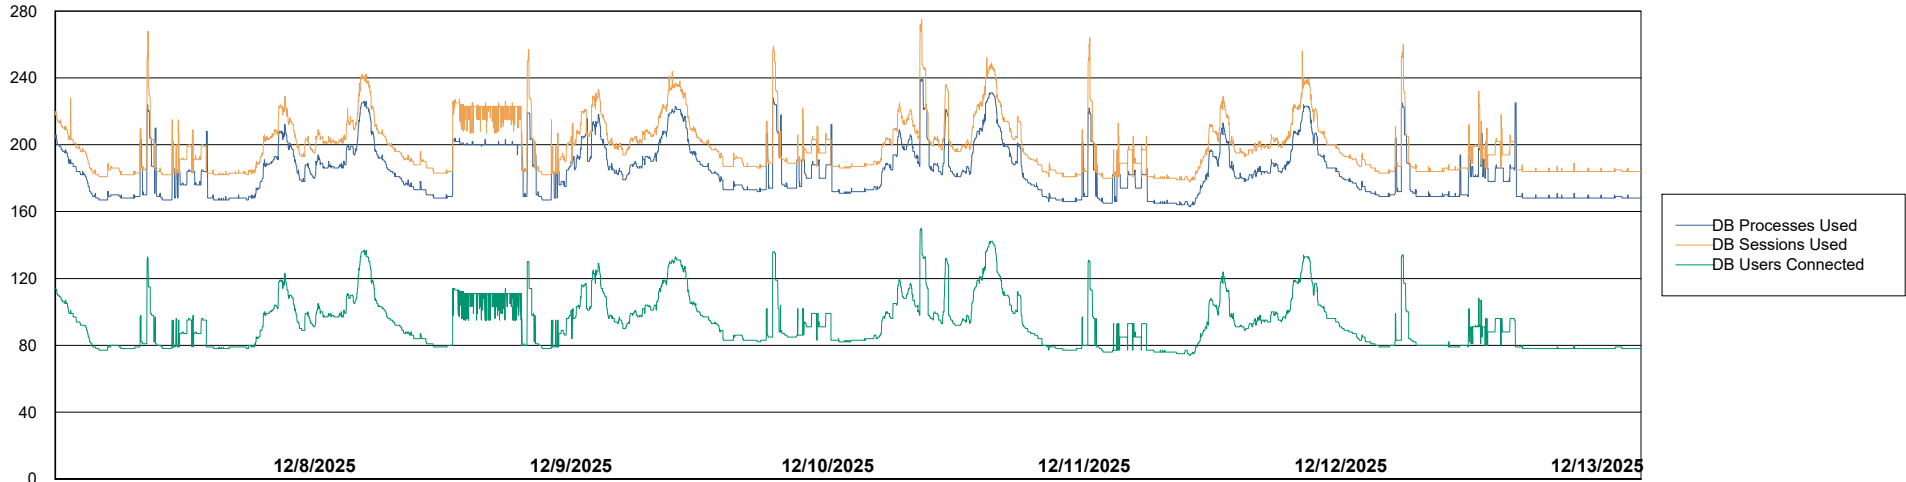

Database Performance AUJ_DB3_Primary