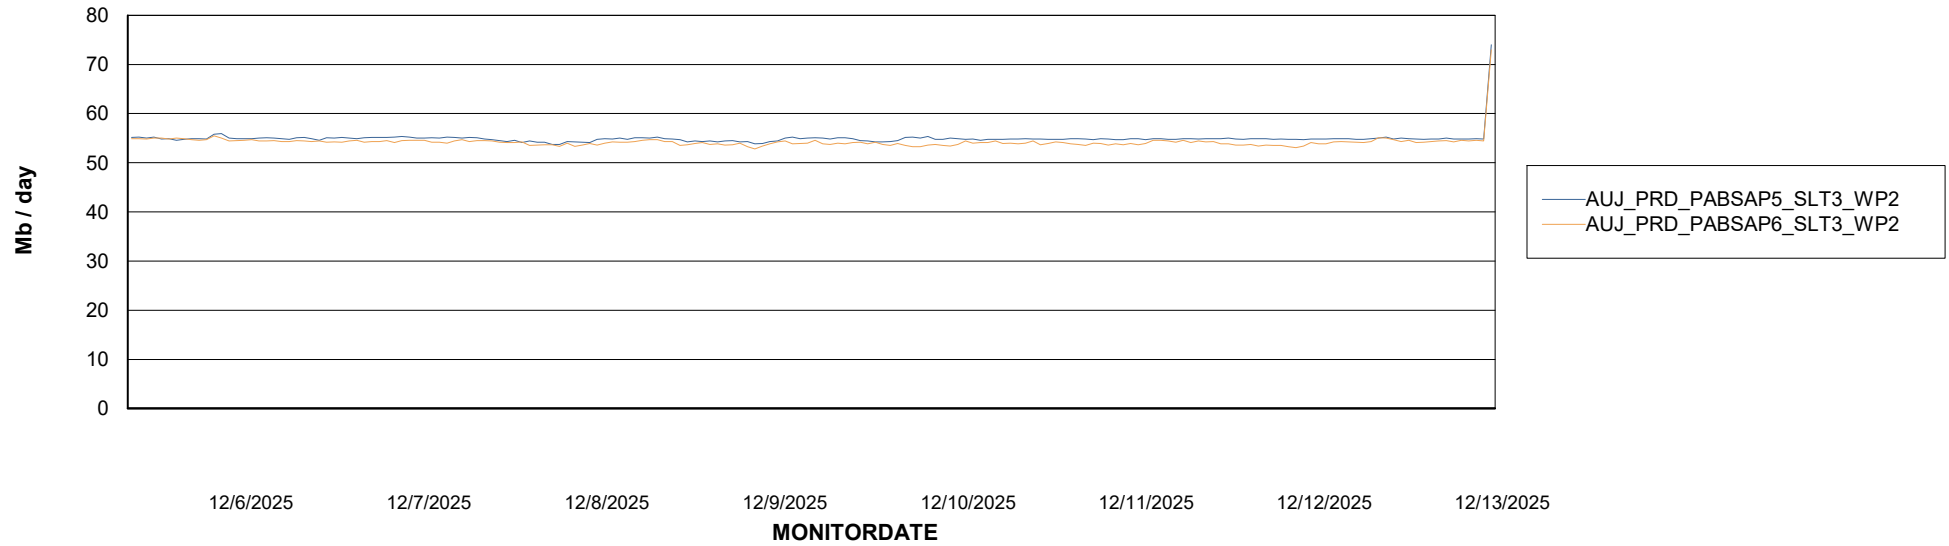

ABSSolute Application ReportServer Services

Avg memory used per ReportServer Service

Weekly SLA Customer Report

Customer AUJ_Production
Database ID 41

ABSSolute Web Component Services

Avg memory used per ABS Web component