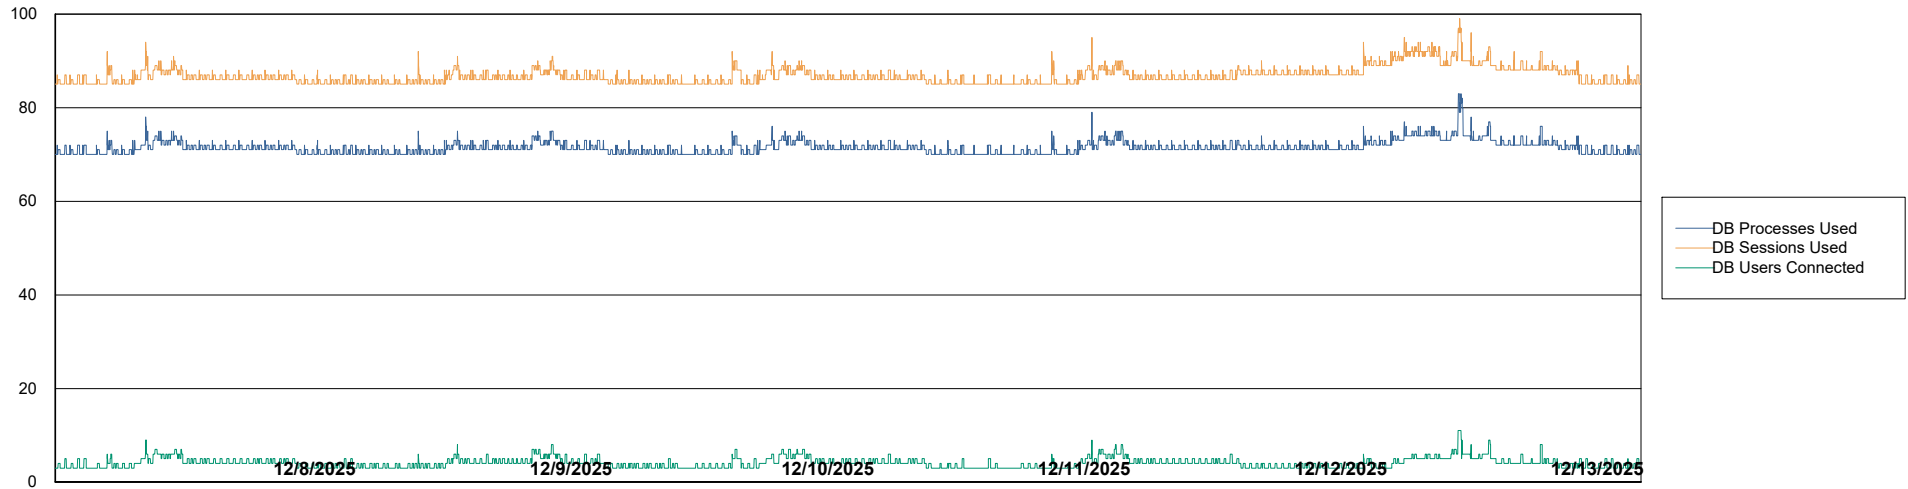

Weekly SLA Customer Report

Customer AUJ_Production
Database ID 41

Database Performance AUJ_ABSEM3_DB

Weekly SLA Customer Report

Customer AUJ_Production
Database ID 41

Database Performance AUJ_BI3_DB

Weekly SLA Customer Report