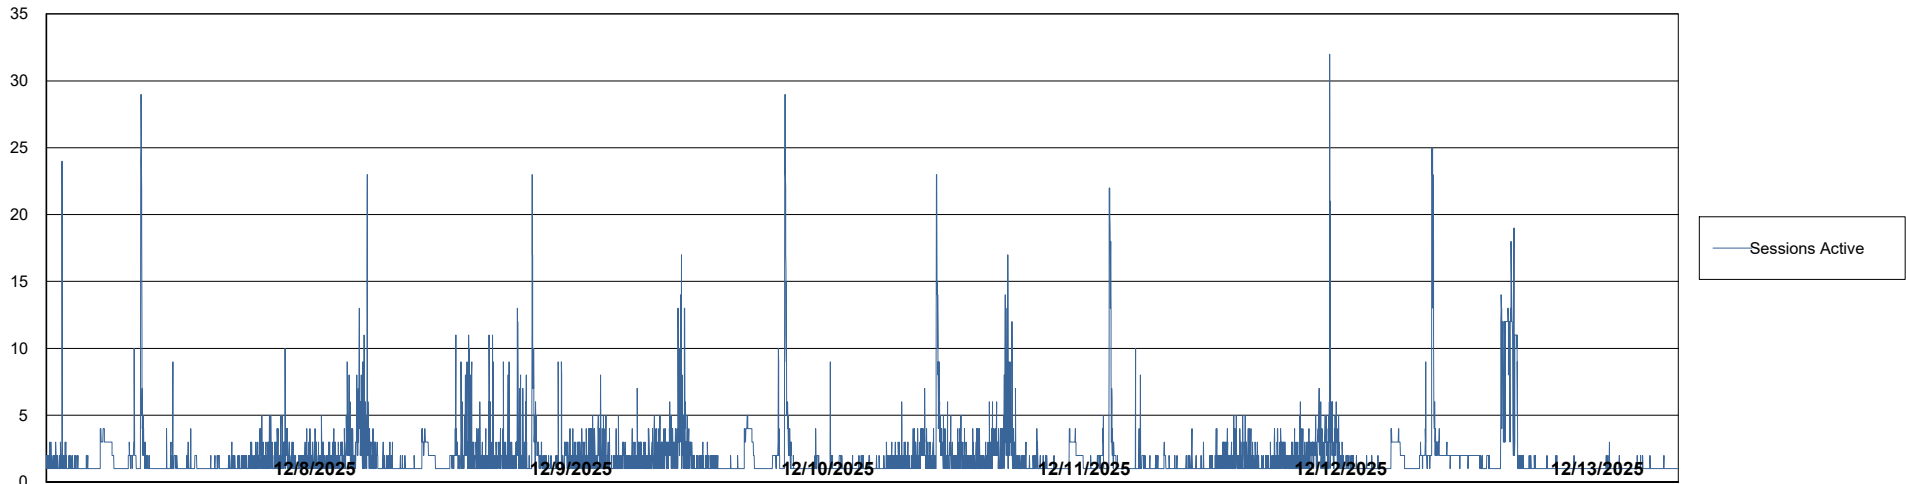

Database Performance AUJ_DB3_Primary