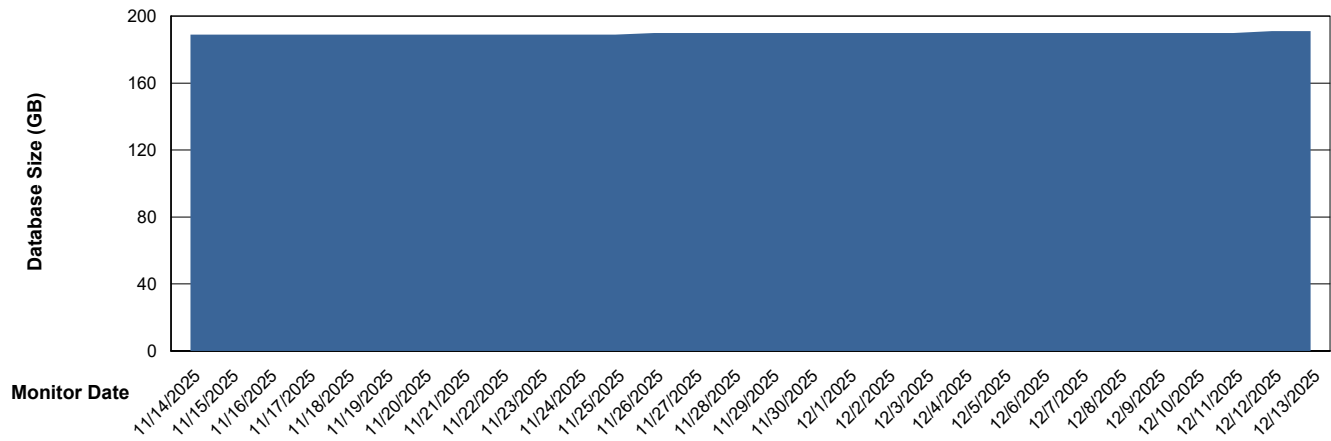

Customer AUJ_Production
Database ID 41

Database Performance AUJ_DB3_Primary

Weekly SLA Customer Report

Customer AUJ_Production
Database ID 41

DATABASE SIZE AUJ_ABSEM3_DB

Database growth over last month

DATABASE SIZE AUJ_BI3_DB

Database growth over last month

Weekly SLA Customer Report

Customer AUJ_Production
Database ID 41

DATABASE SIZE AUJ_DB3_Primary

Database growth over last month

Weekly SLA Customer Report

Customer AUJ_Production
Database ID 41