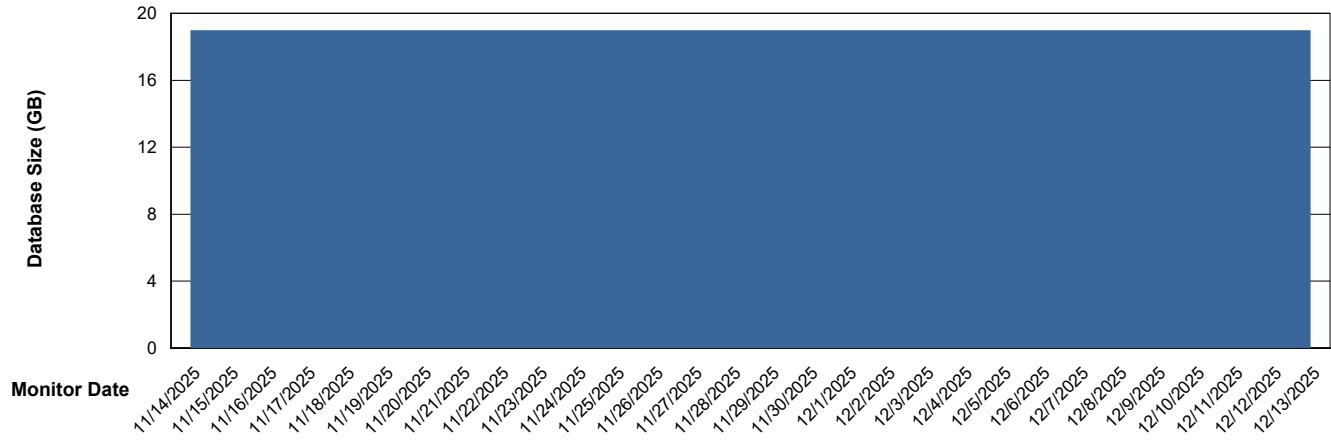

Customer AUJ_Production
Database ID 41

Database Performance AUJ_DB3_Primary

Weekly SLA Customer Report

Customer AUJ_Production
Database ID 41

DATABASE SIZE AUJ_ABSEM3_DB

Database growth over last month

DATABASE SIZE AUJ_BI3_DB

Database growth over last month

Weekly SLA Customer Report

Customer AUJ_Production
Database ID 41

DATABASE SIZE AUJ_DB3_Primary

Database growth over last month

Weekly SLA Customer Report

Customer AUJ_Production
Database ID 41