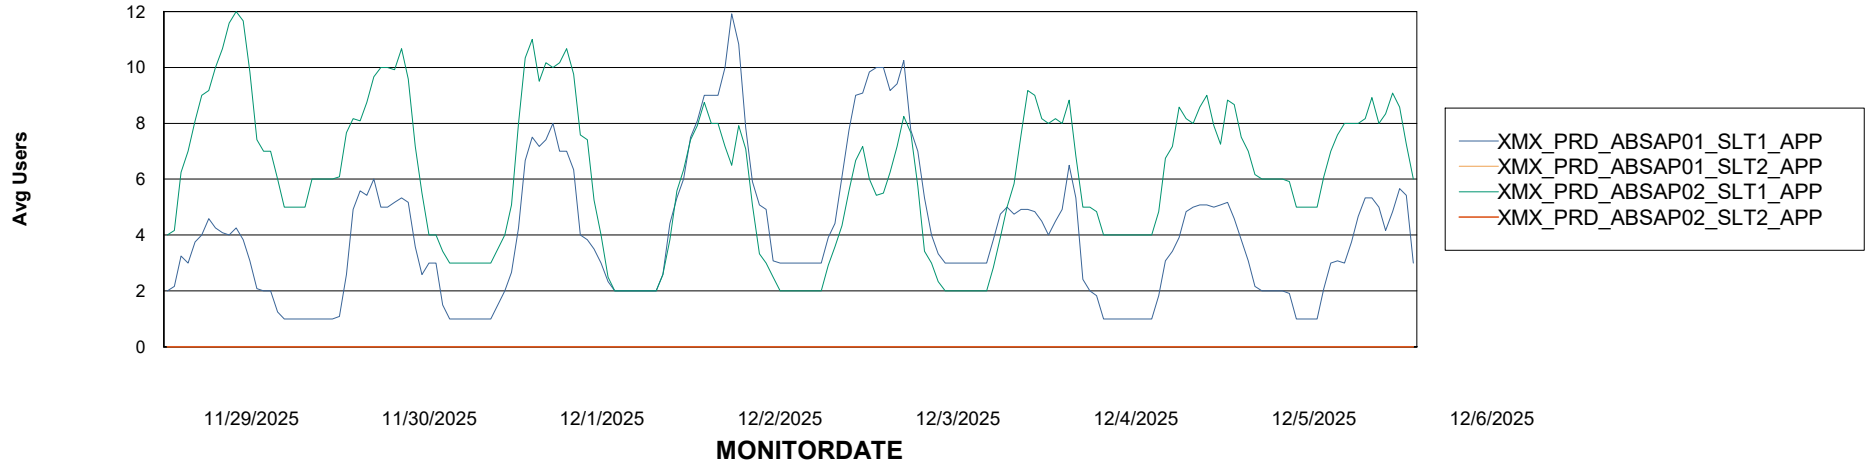

Avg users per day per ABS server