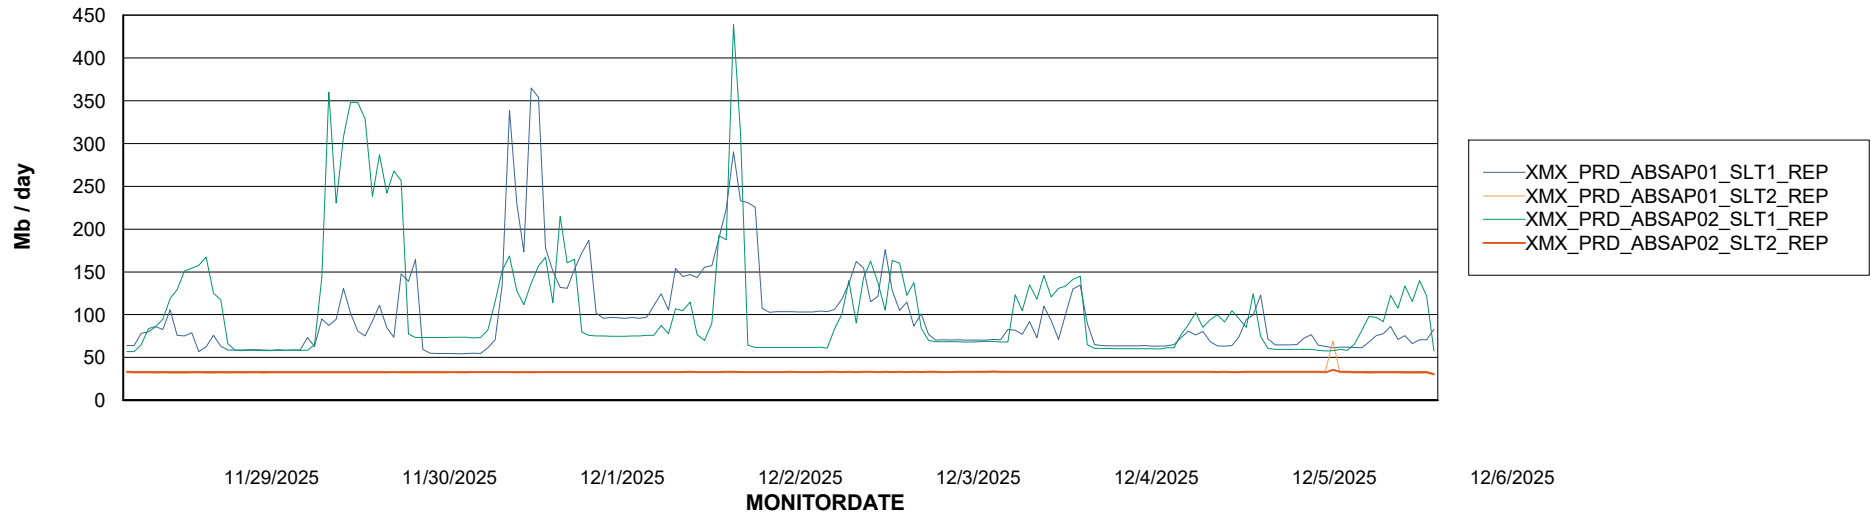

ABSSolute Application ReportServer Services

Avg memory used per ReportServer Service