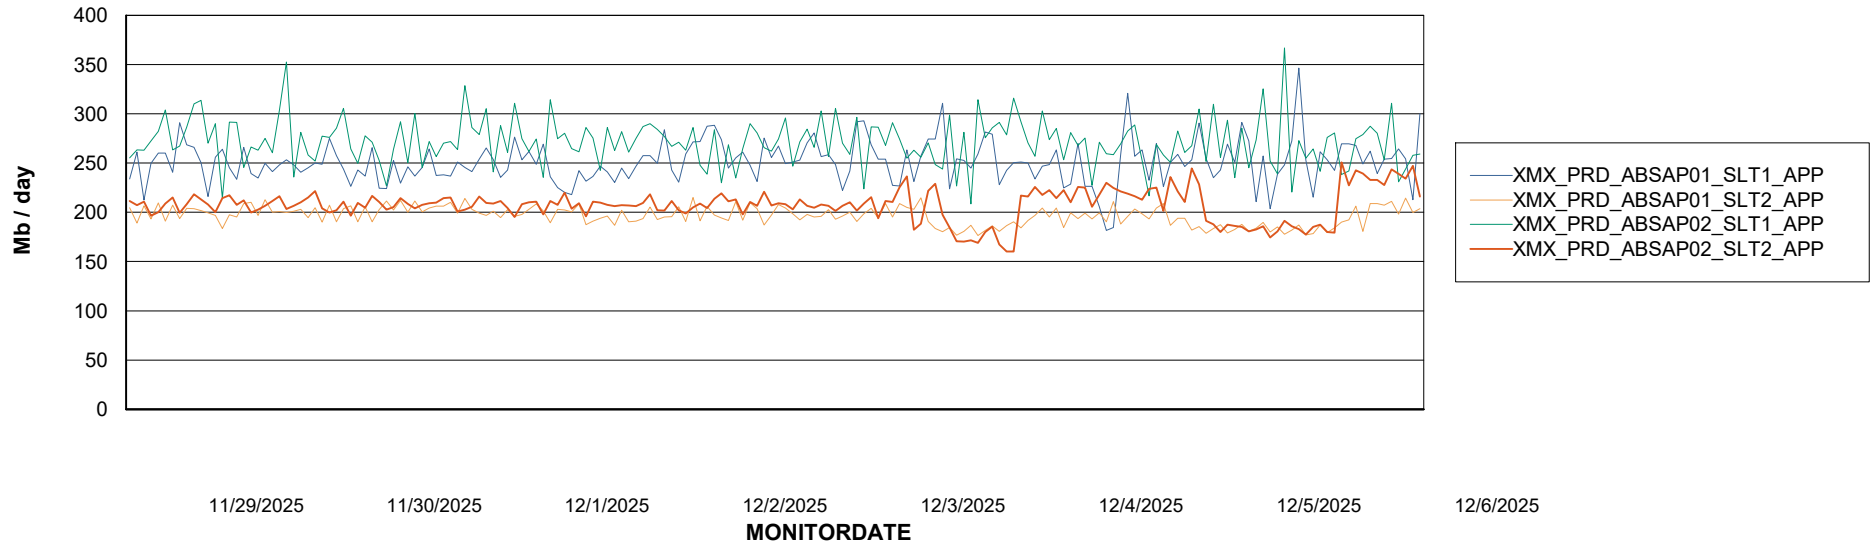

ABSSolute Application Server Services

Avg memory used per ABS Server Service