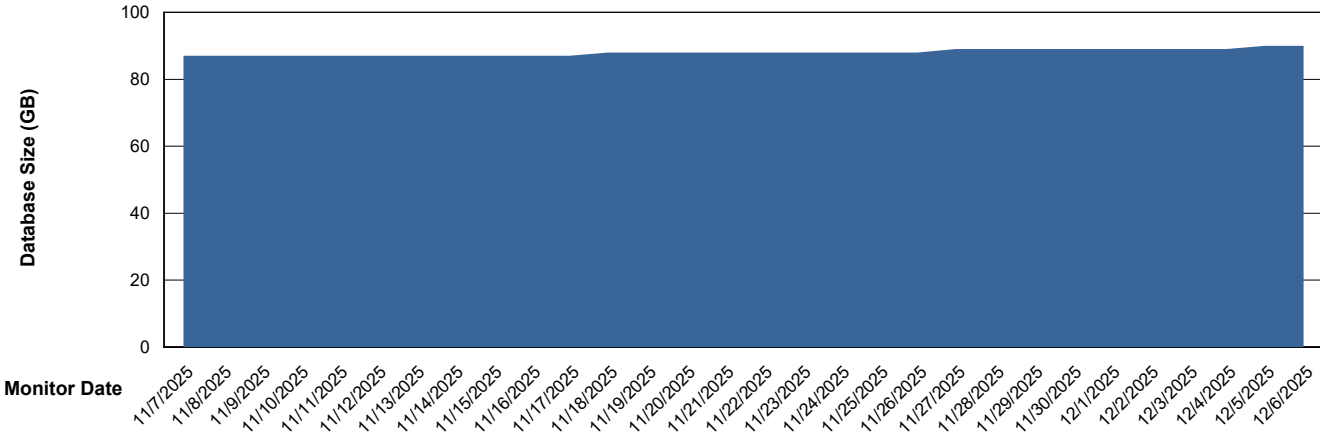

# Weekly SLA Customer Report

Customer XMX Production (24/7)  
Database ID 146

Database Performance XMX\_PROD\_ABSDB02\_SBDB\_HSBABS1

DB Processes Max 0  
DB Processes Max 4  
DB Processes Max 1,000

# Weekly SLA Customer Report

Customer XMX Production (24/7)  
 Database ID 146

DATABASE SIZE XMX\_PROD\_ABSDB01\_PRDB\_ABS1

Database growth over last month

Database Tablespace XMX\_PROD\_ABSDB01\_PRDB\_ABS1