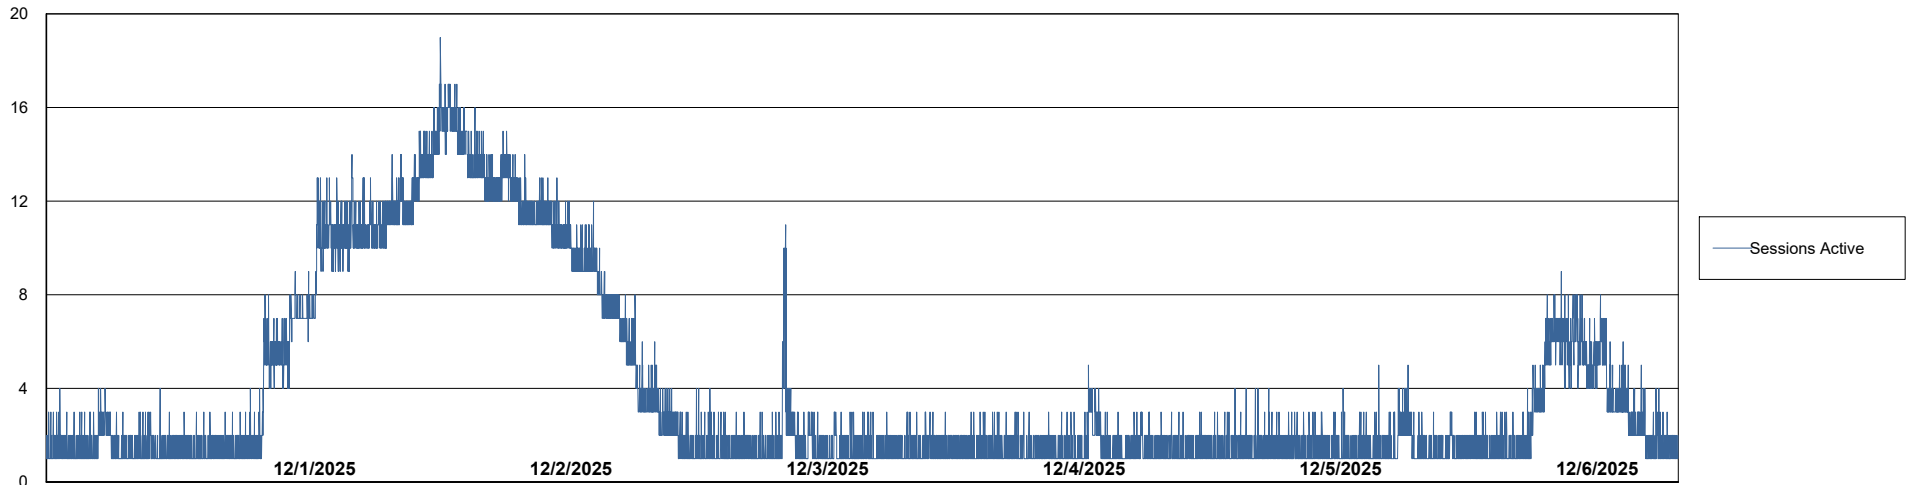

Database Performance   XMX_PROD_ABSDB01_PRDB_ABS1