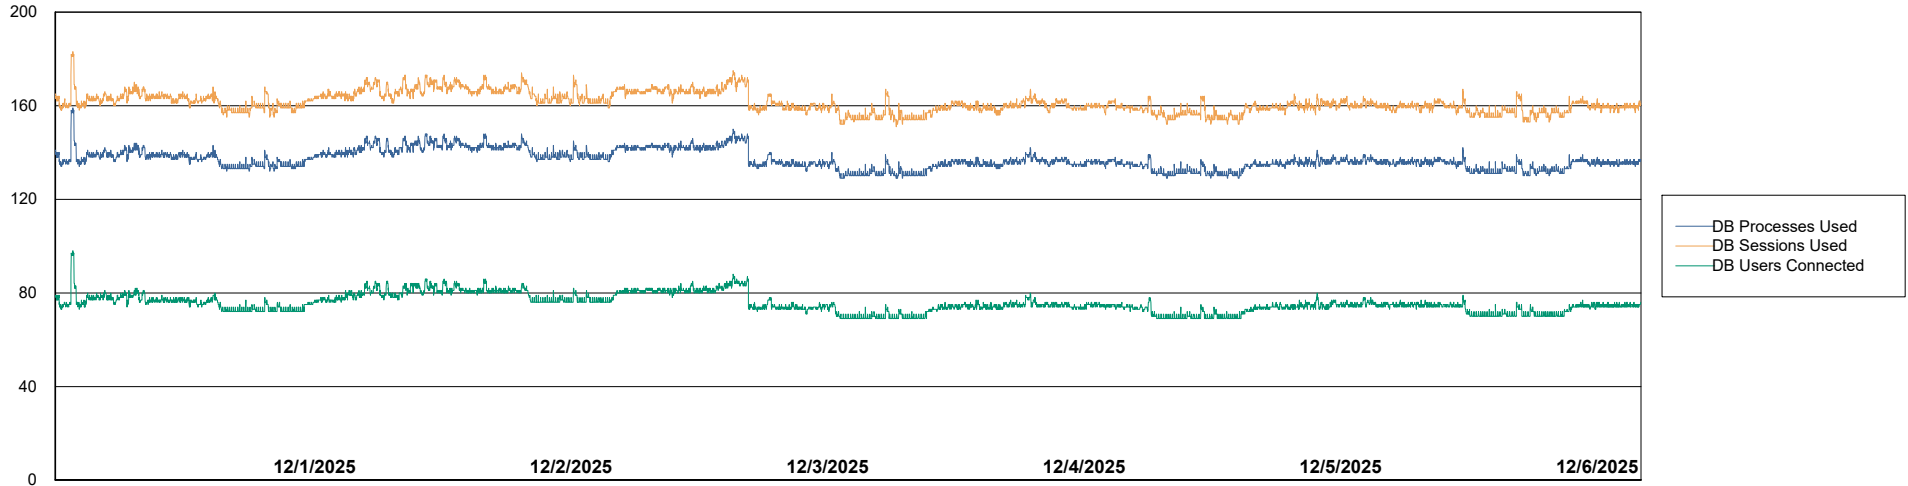

Database Performance VOS_PRD_ABSORA1-2022_ABS1