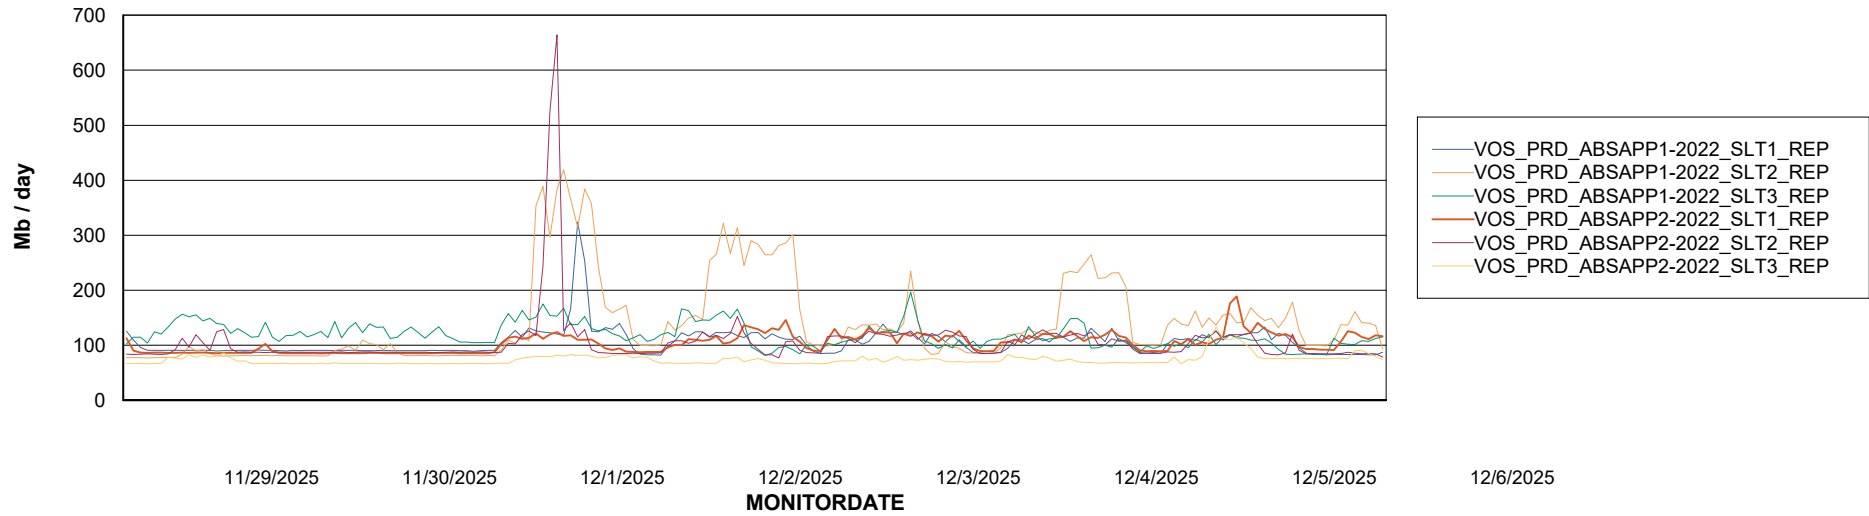

Avg memory used per ABS Server Service

Avg users per day per ABS server

Weekly SLA Customer Report

Customer VOS_Production
Database ID 143

ABSSolute Application ReportServer Services

Avg memory used per ReportServer Service