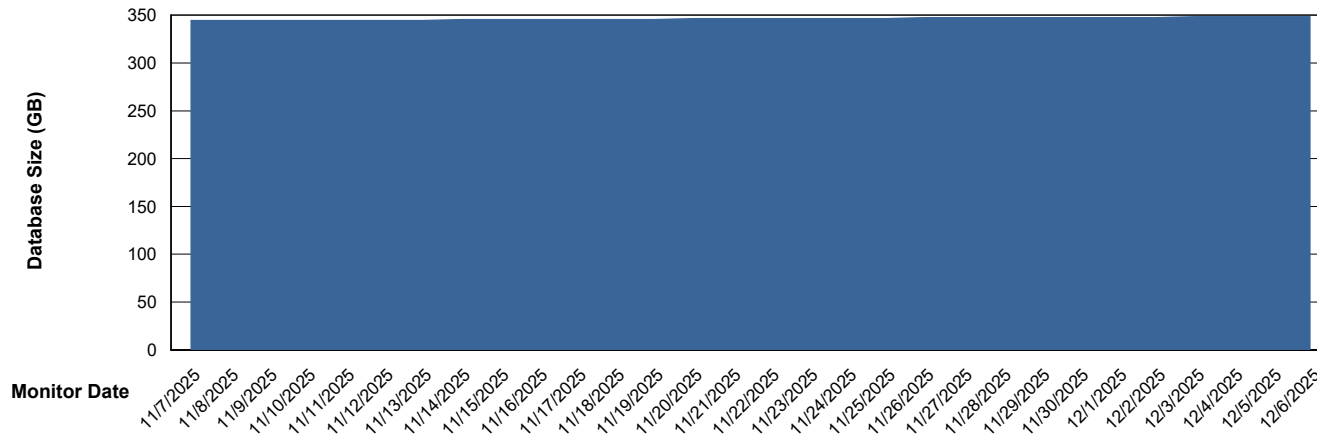

DB Processes Max 1,000

Weekly SLA Customer Report

Customer VOS_Production
Database ID 143

DATABASE SIZE VOS_PRD_ABSBI-2018_ABS1

Database growth over last month

DATABASE SIZE VOS_PRD_ABSBI-2025_ABS1

Database growth over last month