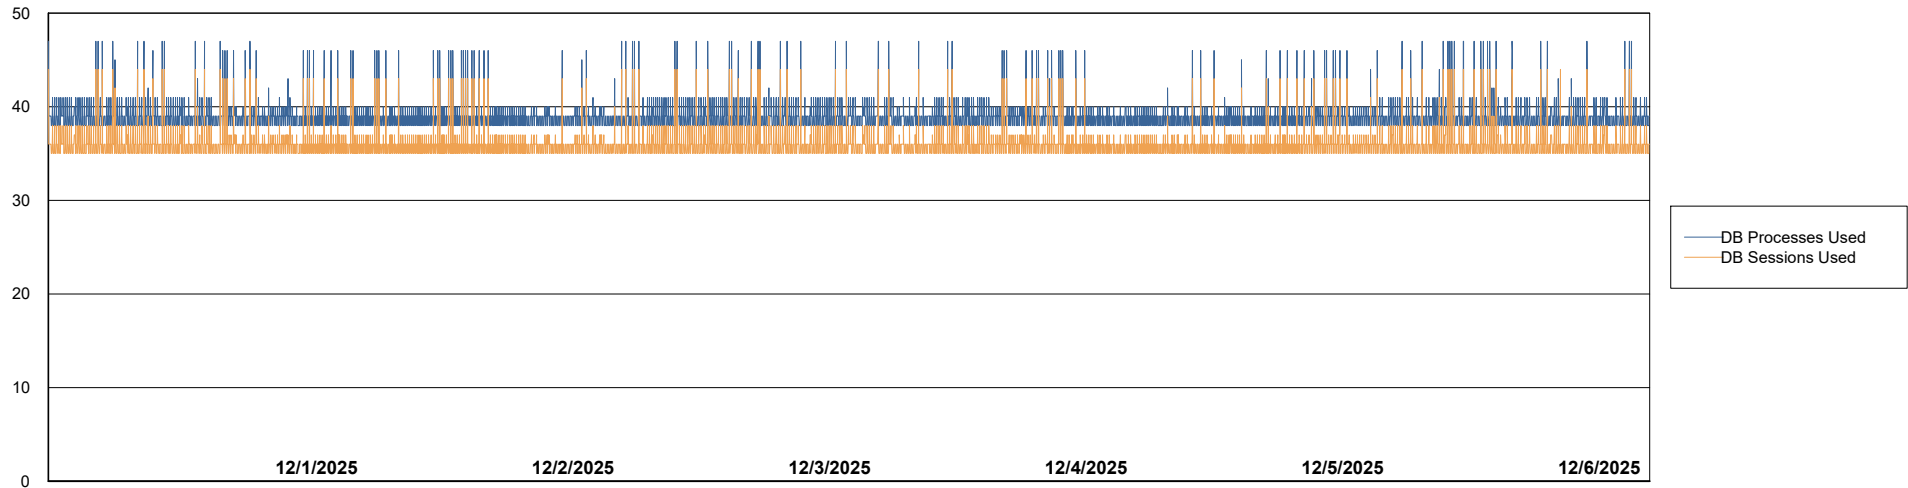

Database Performance VOS_PRD_ABSORA2-2022_HSBABS1

DB Processes Max 1,000