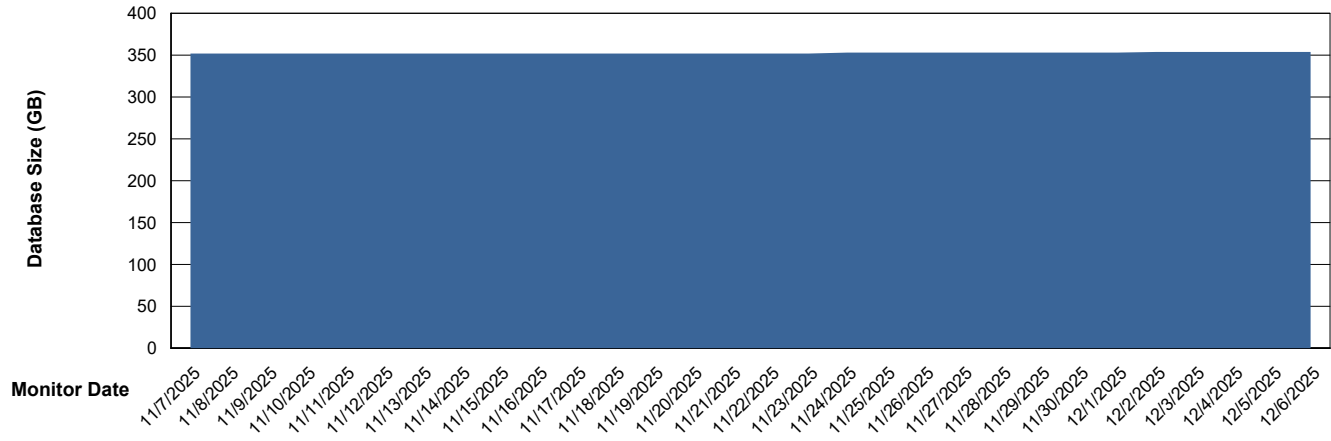

DB Processes Max 1,000

Weekly SLA Customer Report

Customer VOS_Production
Database ID 143

DATABASE SIZE VOS_PRD_ABSBI-2018_ABS1

Database growth over last month

DATABASE SIZE VOS_PRD_ABSBI-2025_ABS1

Database growth over last month

Weekly SLA Customer Report

Customer VOS_Production
Database ID 143

DATABASE SIZE VOS_PRD_ABSORA1-2022_ABS1

Database growth over last month

Weekly SLA Customer Report

Customer VOS_Production
 Database ID 143