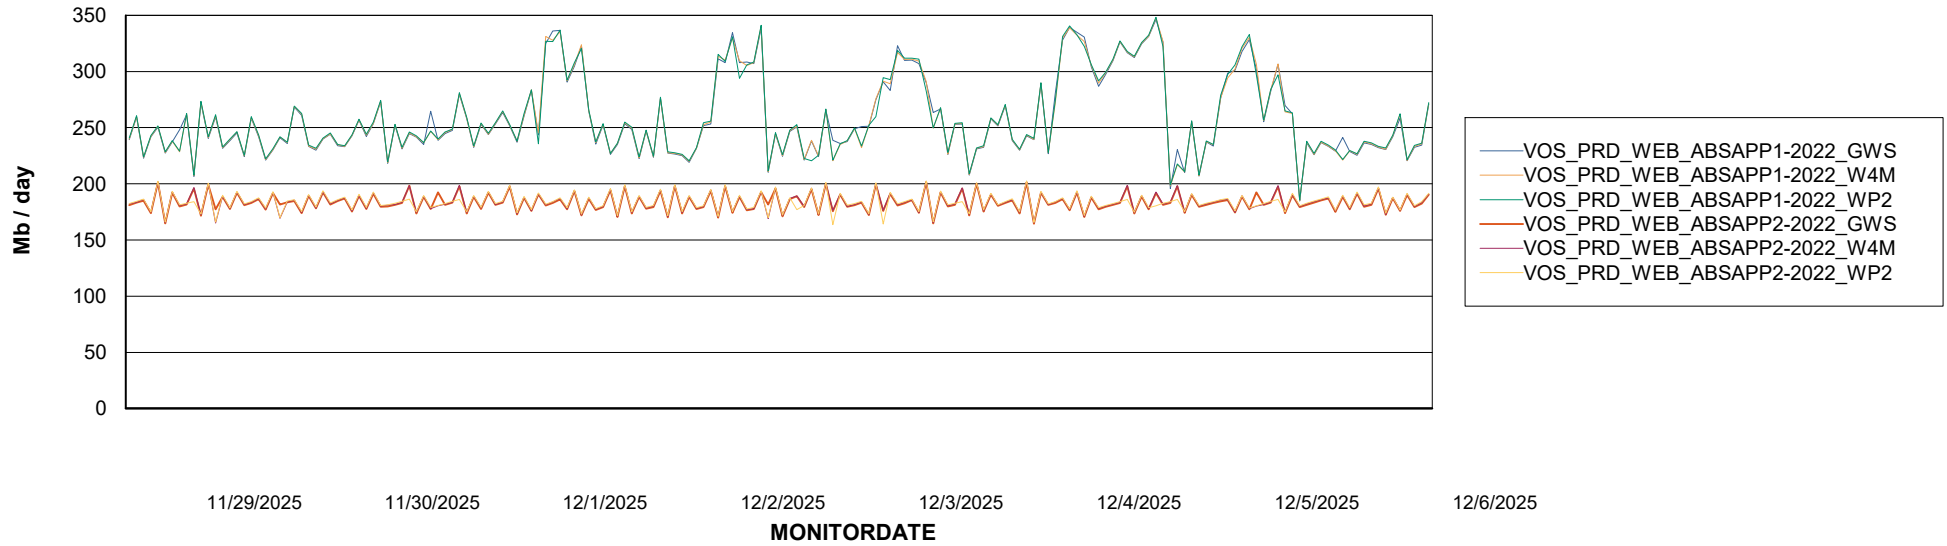

ABSSolute Web Component Services

Avg memory used per ABS Web component