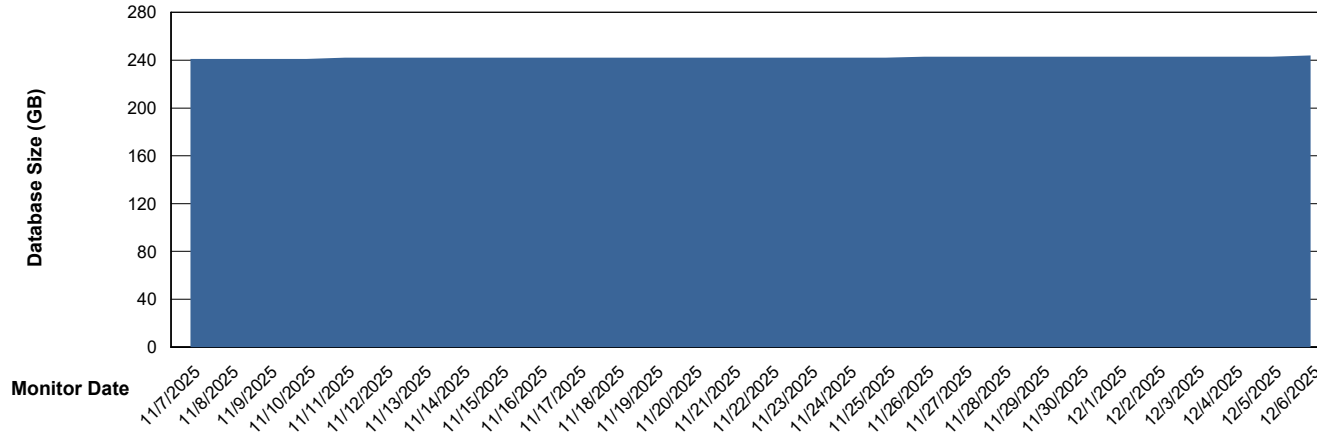

DB Processes Max 1,000

Weekly SLA Customer Report

Customer VOS_Production
Database ID 143

DATABASE SIZE VOS_PRD_ABSBI-2018_ABS1

Database growth over last month

DATABASE SIZE VOS_PRD_ABSBI-2025_ABS1

Database growth over last month