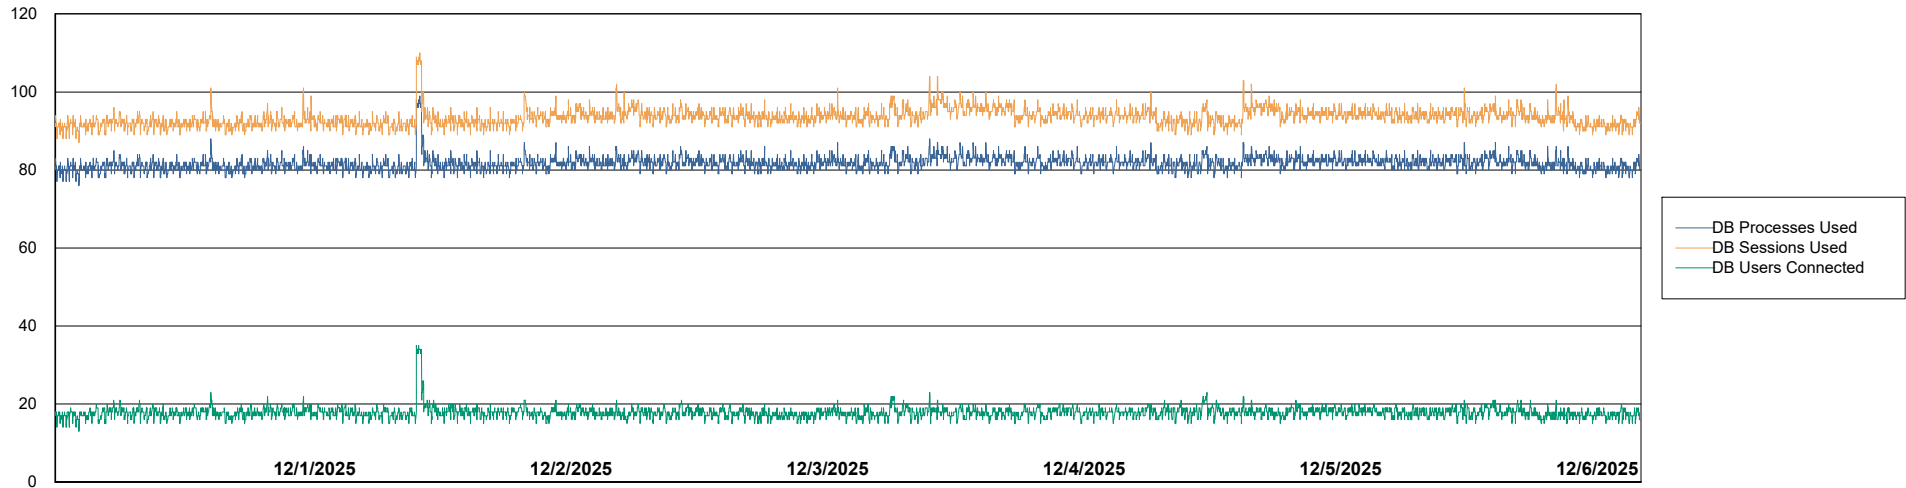

Weekly SLA Customer Report

Customer VOS_Production
Database ID 143

Database Performance VOS_PRD_ABSBI-2018_ABS1

Weekly SLA Customer Report

Customer VOS_Production
Database ID 143

Database Performance VOS_PRD_ABSBI-2025_ABS1