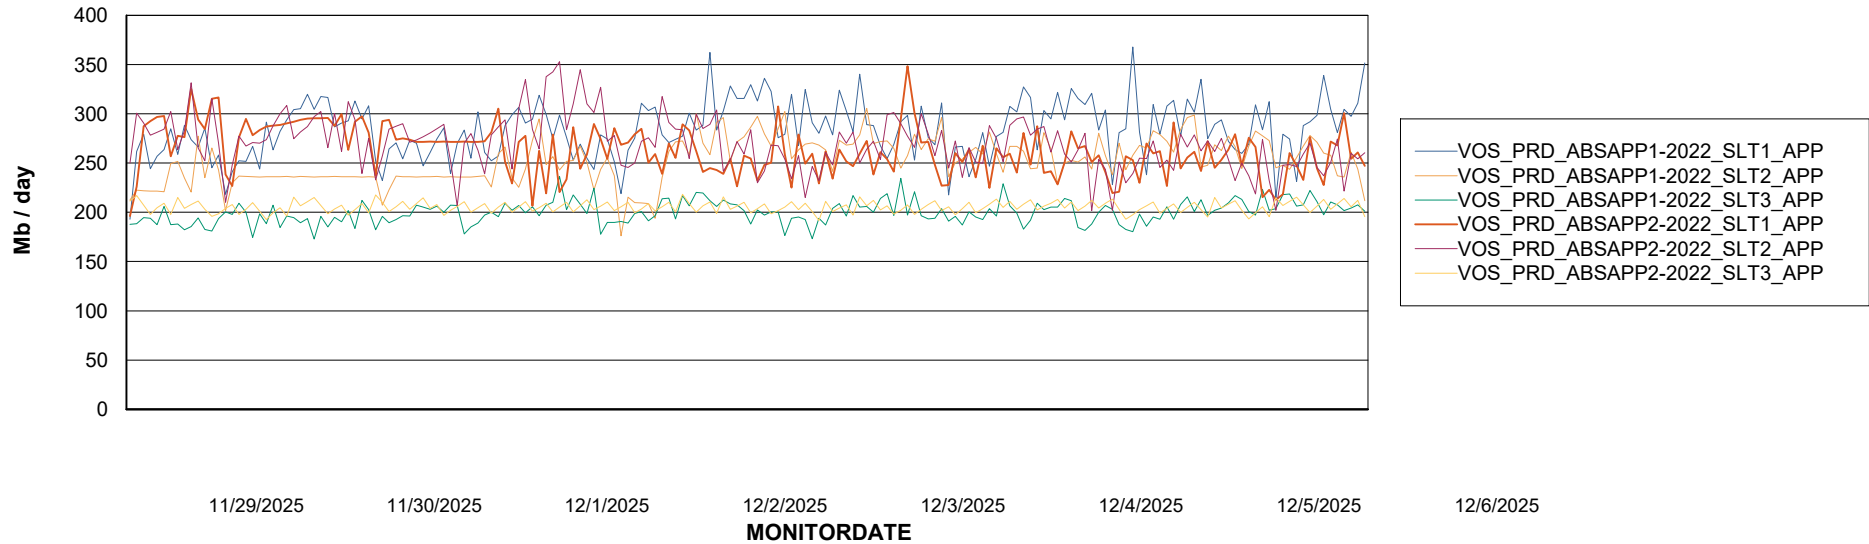

ABSSolute Application Server Services

Avg memory used per ABS Server Service