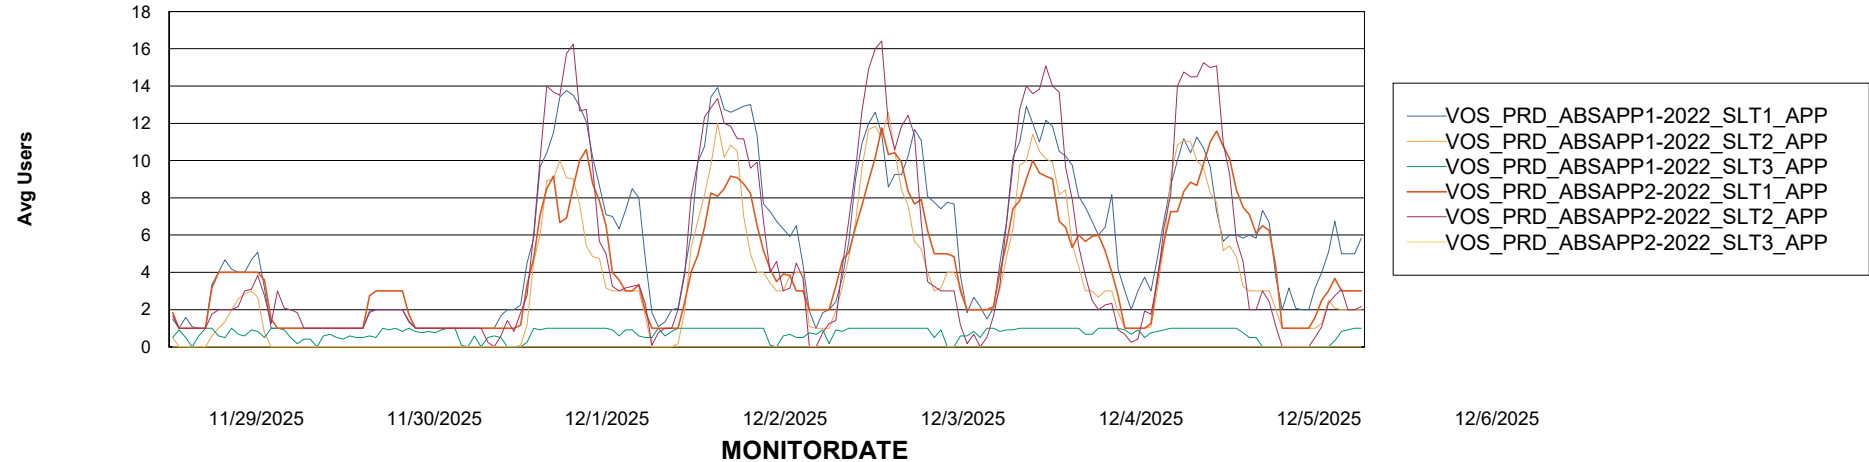

Avg users per day per ABS server