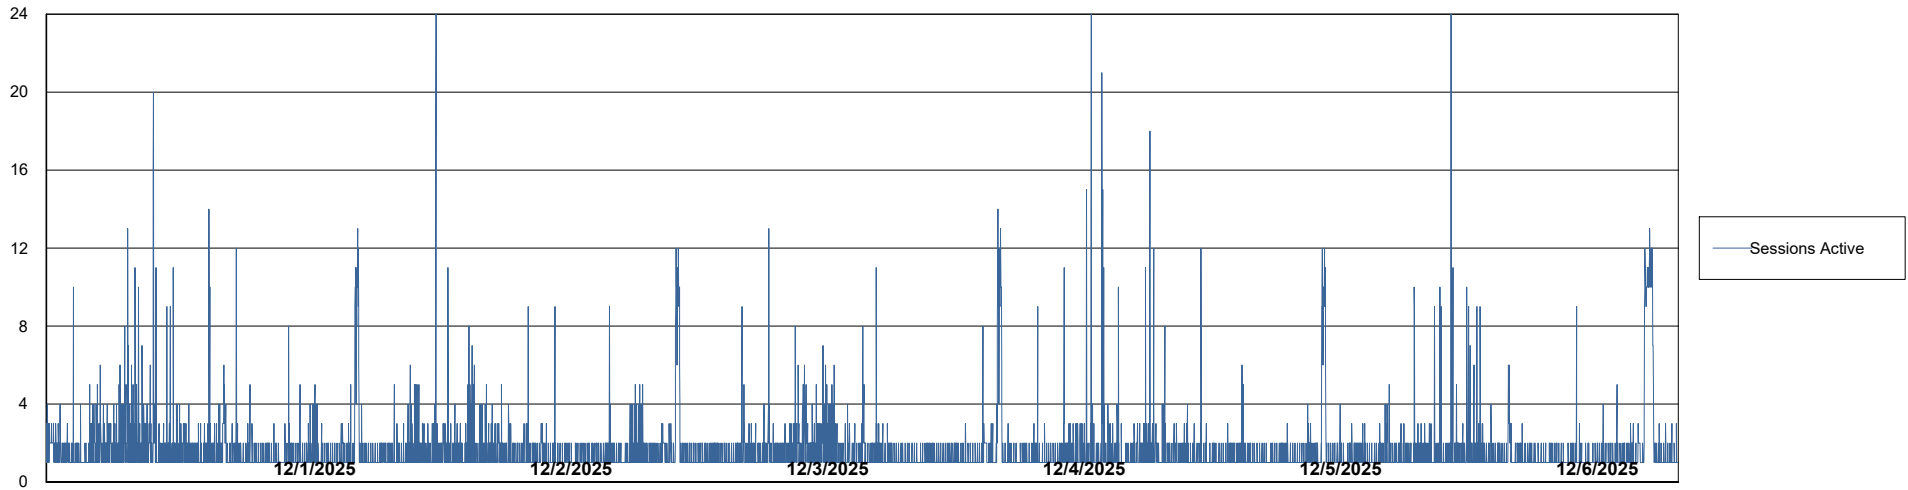

Weekly SLA Customer Report

Customer SHL OCI ASH Production
Database ID 182

Database Performance SHL-BI-ASH_PROD_ABS1

Weekly SLA Customer Report

Customer SHL OCI ASH Production
Database ID 182

Database Performance SHL-DBS1-ASH_PROD_ABS1