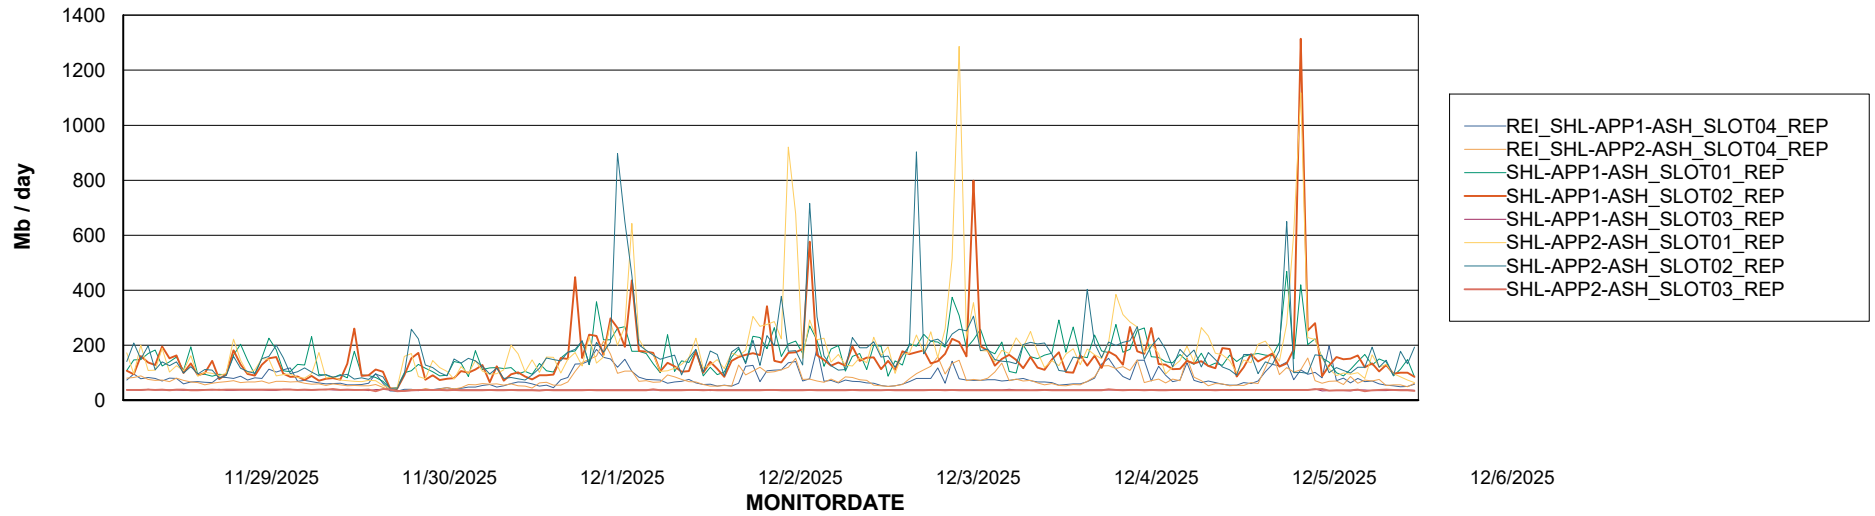

ABSSolute Application ReportServer Services

Avg memory used per ReportServer Service