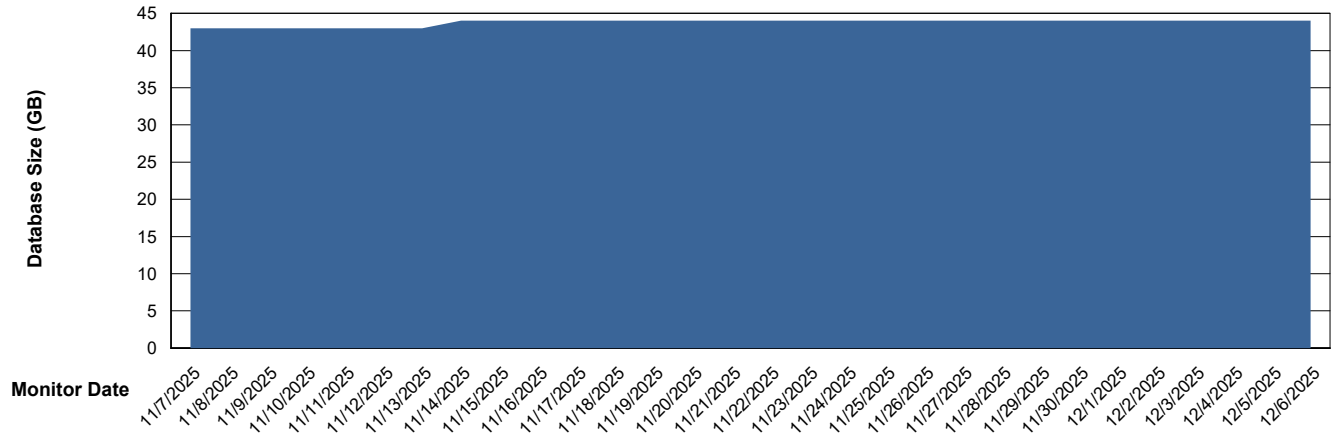

Weekly SLA Customer Report

Customer SHL OCI ASH Production
Database ID 182

Database Performance SHL-BI-ASH_PROD_ABS1

Weekly SLA Customer Report

Customer SHL OCI ASH Production
Database ID 182

Database Performance SHL-DBS1-ASH_PROD_ABS1

Weekly SLA Customer Report

Customer SHL OCI ASH Production
Database ID 182

Database Performance SHL-DBS2-ASH_PROD_HSBABS1

DB Processes Max 1,000
DB Processes Max 4
DB Processes Max 0

Weekly SLA Customer Report

Customer SHL OCI ASH Production
Database ID 182

DATABASE SIZE SHL-BI-ASH_PROD_ABS1

Database growth over last month

DATABASE SIZE SHL-DBS1-ASH_PROD_ABS1

Database growth over last month

Weekly SLA Customer Report