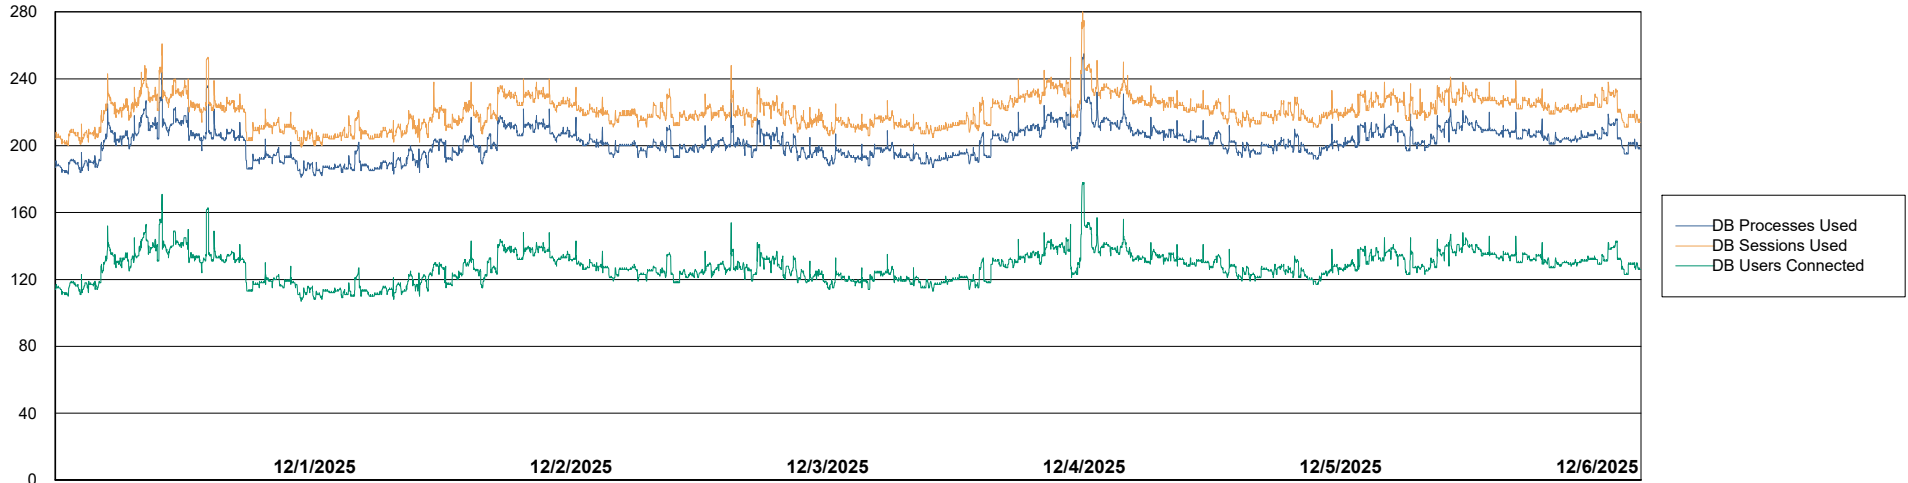

Weekly SLA Customer Report

Customer SHL OCI ASH Production
Database ID 182

Database Performance SHL-BI-ASH_PROD_ABS1

Weekly SLA Customer Report

Customer SHL OCI ASH Production
Database ID 182

Database Performance SHL-DBS1-ASH_PROD_ABS1