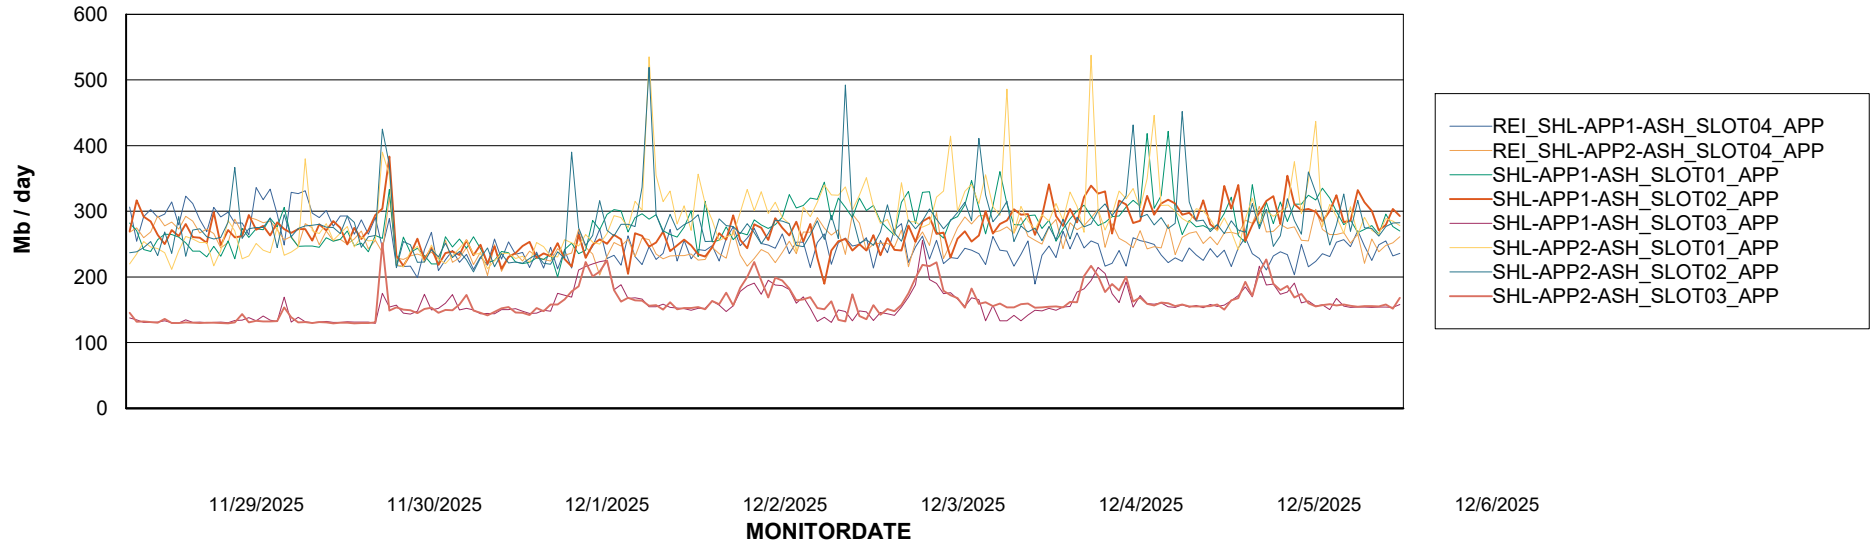

ABSSolute Application Server Services

Avg memory used per ABS Server Service