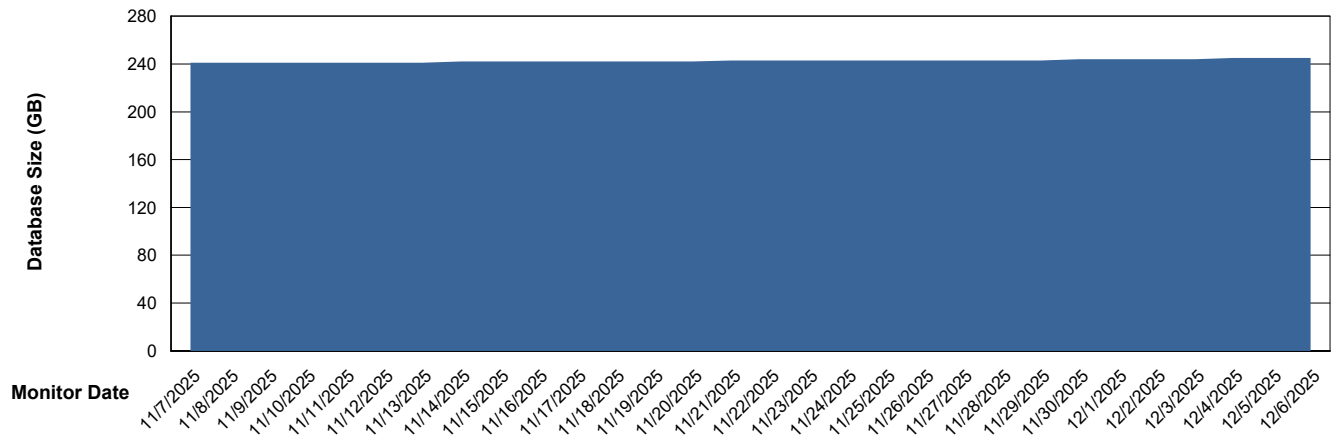

Customer SHL OCI ASH Production
Database ID 182

DATABASE SIZE SHL-BI-ASH_PROD_ABS1

Database growth over last month

DATABASE SIZE SHL-DBS1-ASH_PROD_ABS1

Database growth over last month

Weekly SLA Customer Report

Customer SHL OCI ASH Production
Database ID 182

Database Tablespace SHL-BI-ASH_PROD_ABS1

Date	Tablespace Name	Filesize (Gb)	Usedsize (Gb)	Percentage free
12/6/2025	ABSDATA	30	19	37
	INDX	35	19	45
12/5/2025	ABSDATA	30	19	37
	INDX	35	19	45
12/4/2025	ABSDATA	30	19	37
	INDX	35	19	45
12/3/2025	ABSDATA	30	19	37
	INDX	35	19	45
12/2/2025	ABSDATA	30	19	37
	INDX	35	19	45
12/1/2025	ABSDATA	30	19	37
	INDX	35	19	46
11/30/2025	ABSDATA	30	19	37
	INDX	35	19	46