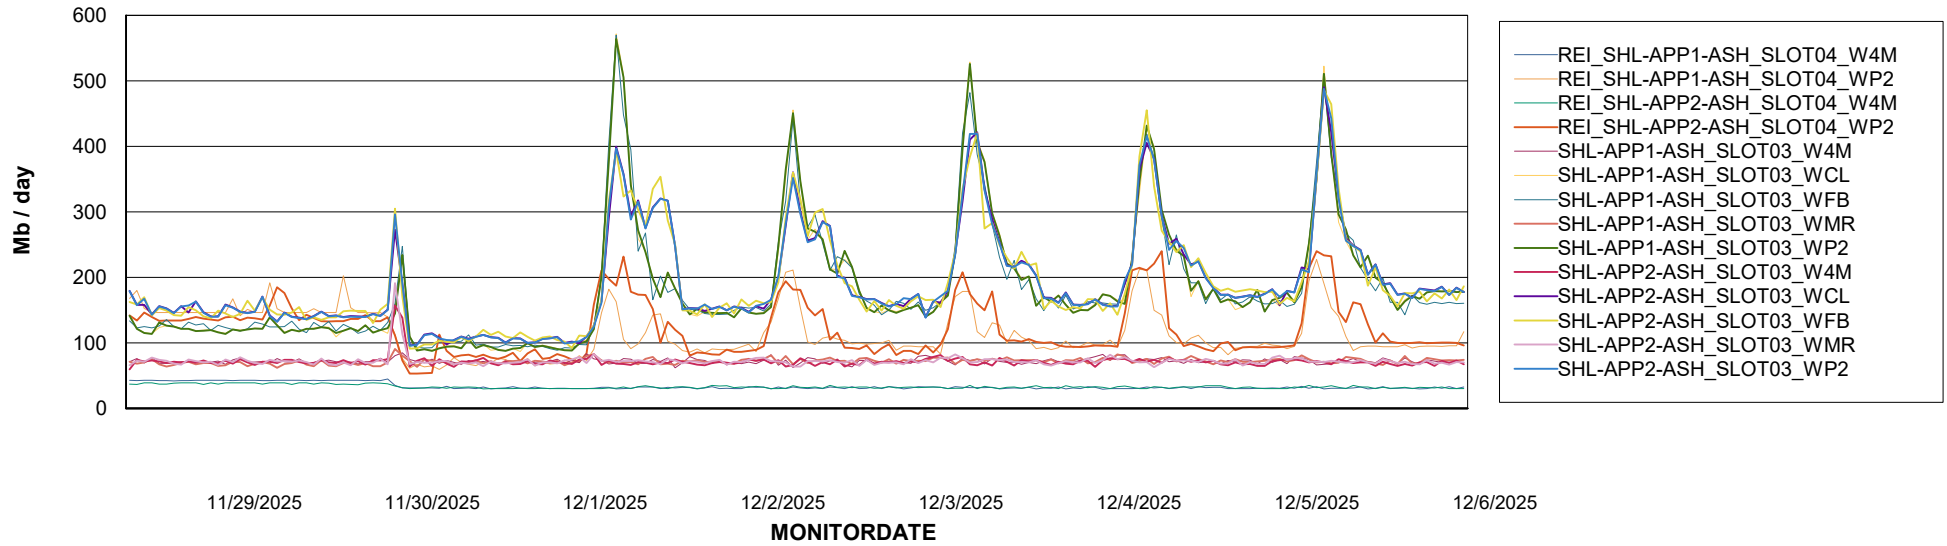

ABSolute Web Component Services

Avg memory used per ABS Web component