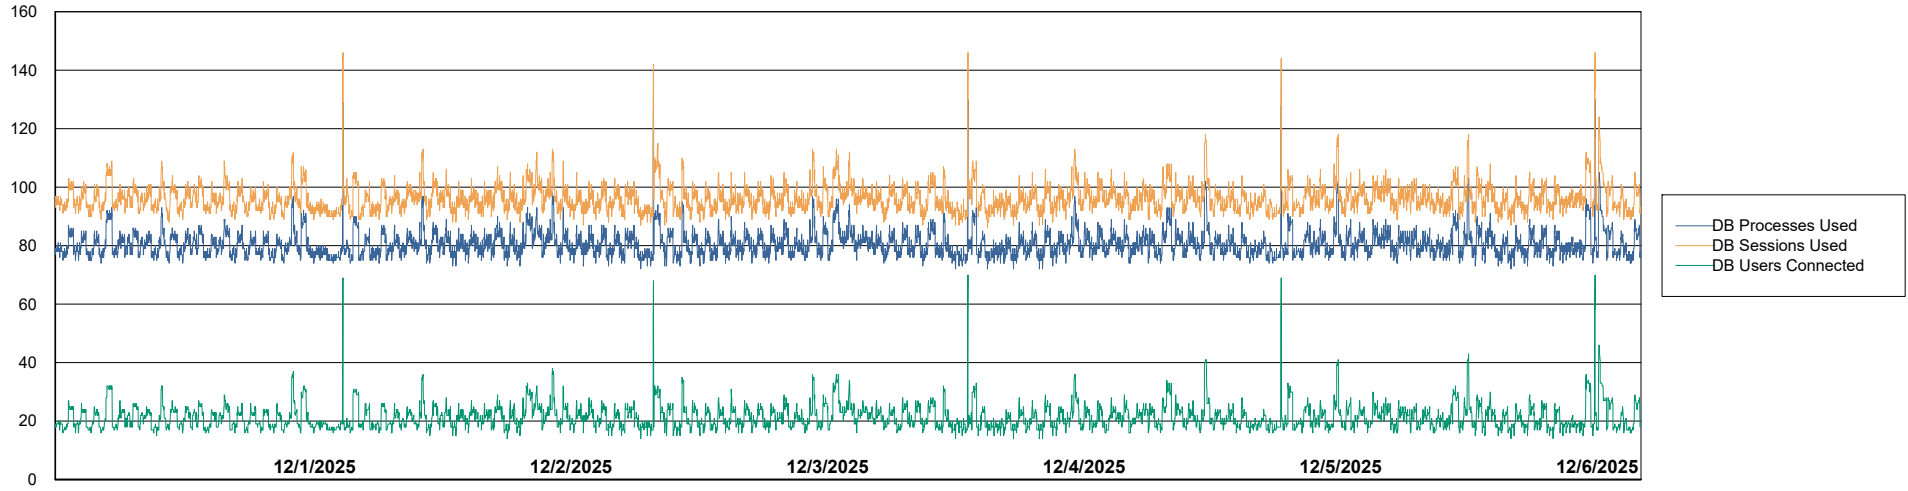

Database Performance SHL-BI-ASH_PROD_ABS1