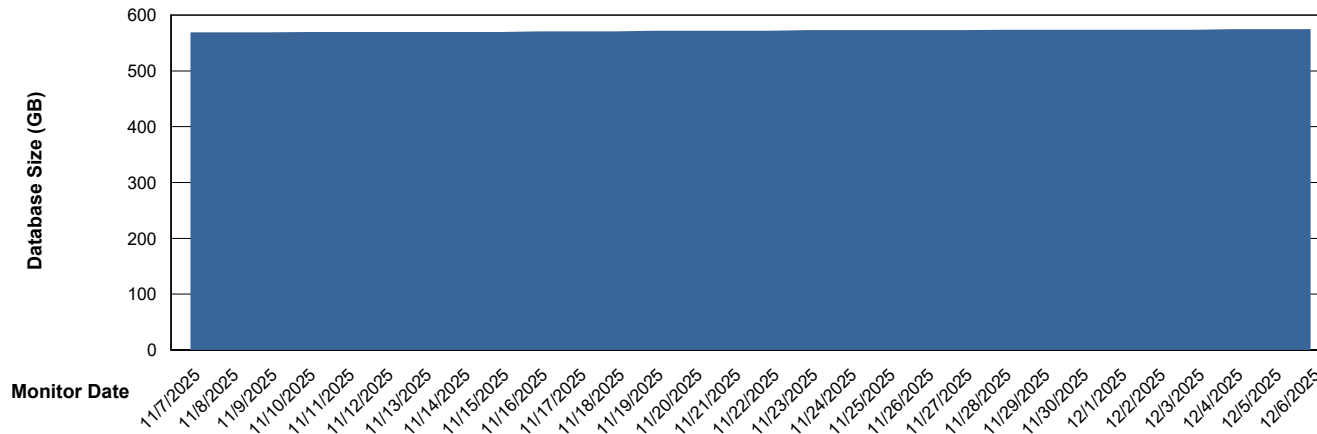

DATABASE SIZE SGS_PRD_ABS-DB16_ABS1

Database growth over last month