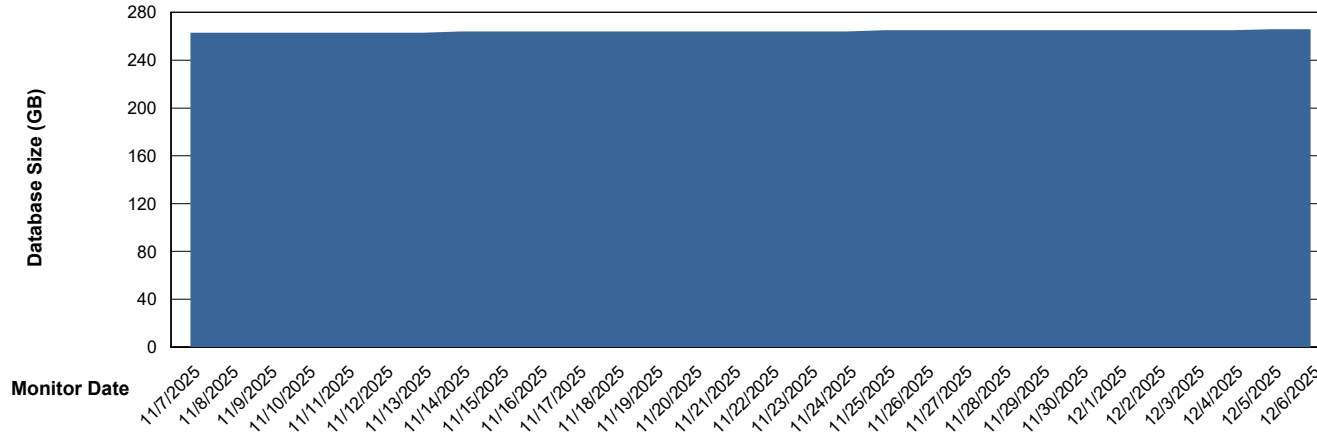

DATABASE SIZE SGS_PRD_ABS-BI02_ABS1

Database growth over last month