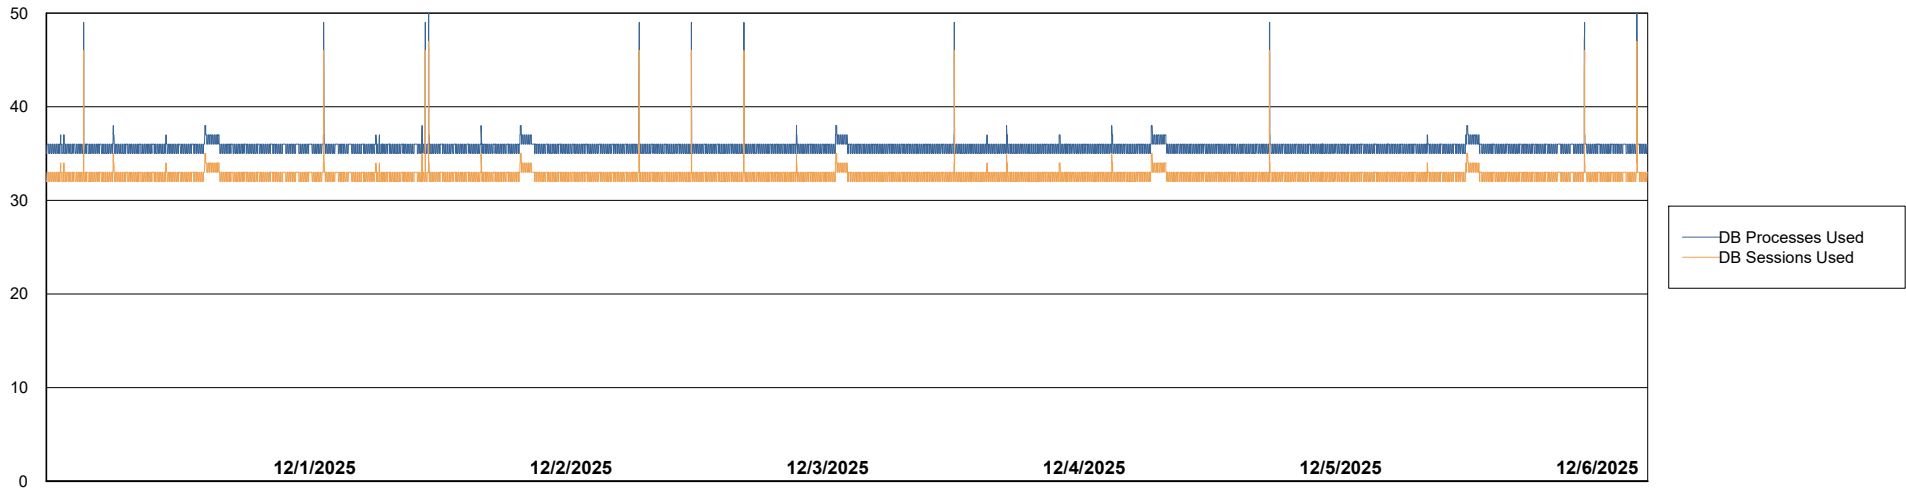

Database Performance SGS_PRD_ABS-DB17_HSBABS1

DB Processes Max 1,000