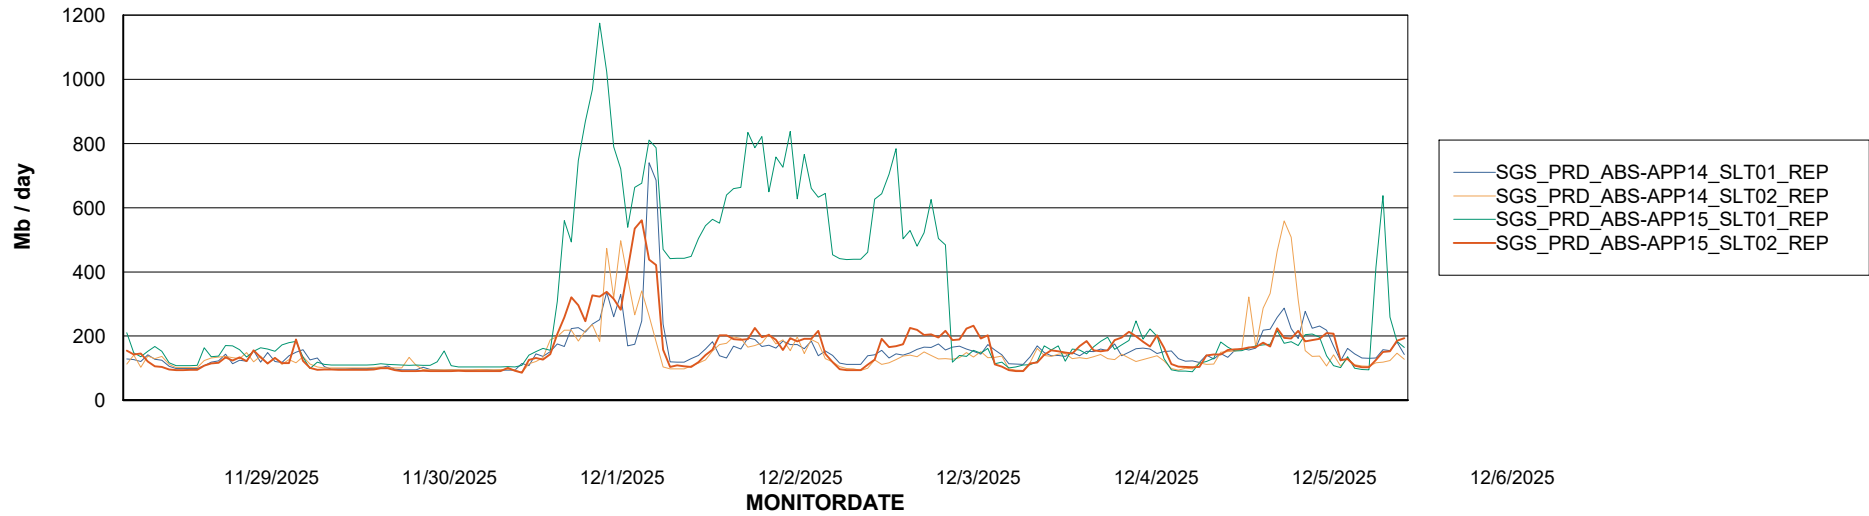

Avg memory used per ABS Server Service

Avg users per day per ABS server

Weekly SLA Customer Report

Customer SGS_Production
Database ID 224

ABSSolute Application ReportServer Services

Avg memory used per ReportServer Service