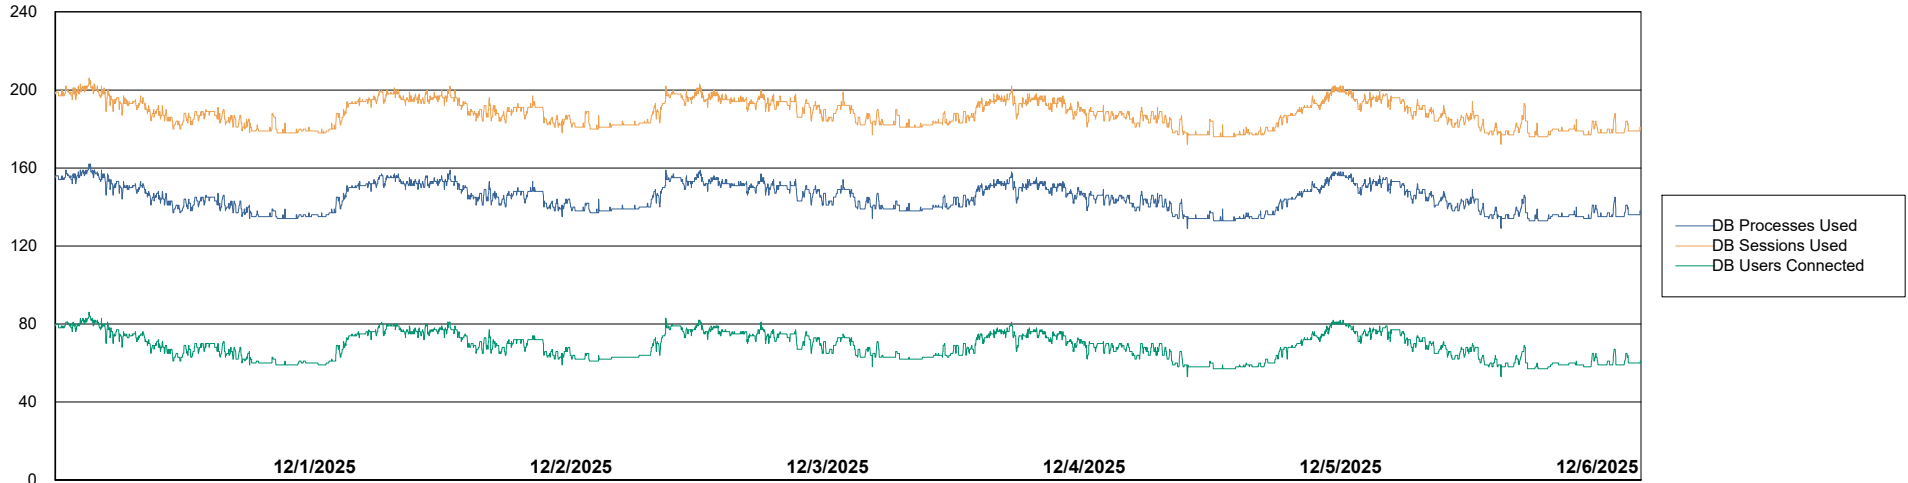

Weekly SLA Customer Report

Customer SGS_Production
Database ID 224

Database Performance SGS_PRD_ABS-BI02_ABS1

Weekly SLA Customer Report

Customer SGS_Production
Database ID 224

Database Performance SGS_PRD_ABS-DB16_ABS1