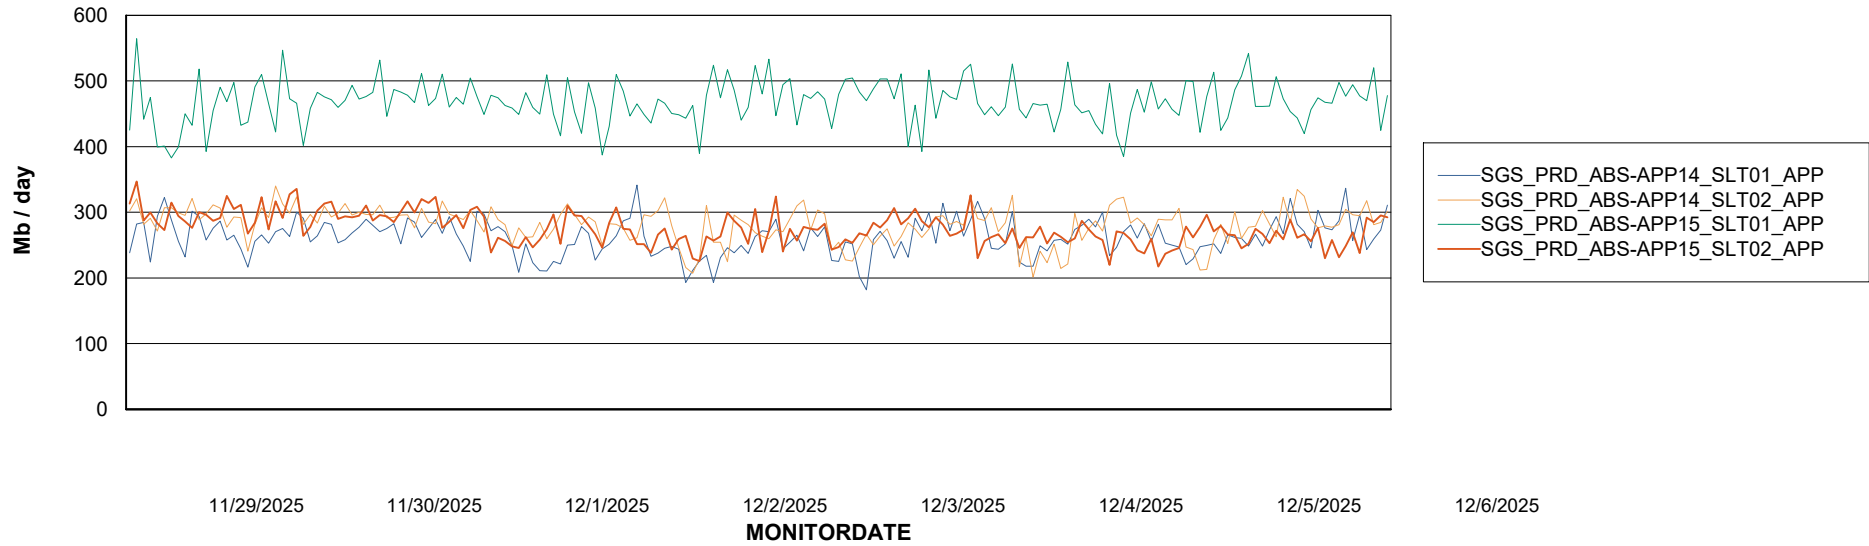

ABSSolute Application Server Services

Avg memory used per ABS Server Service