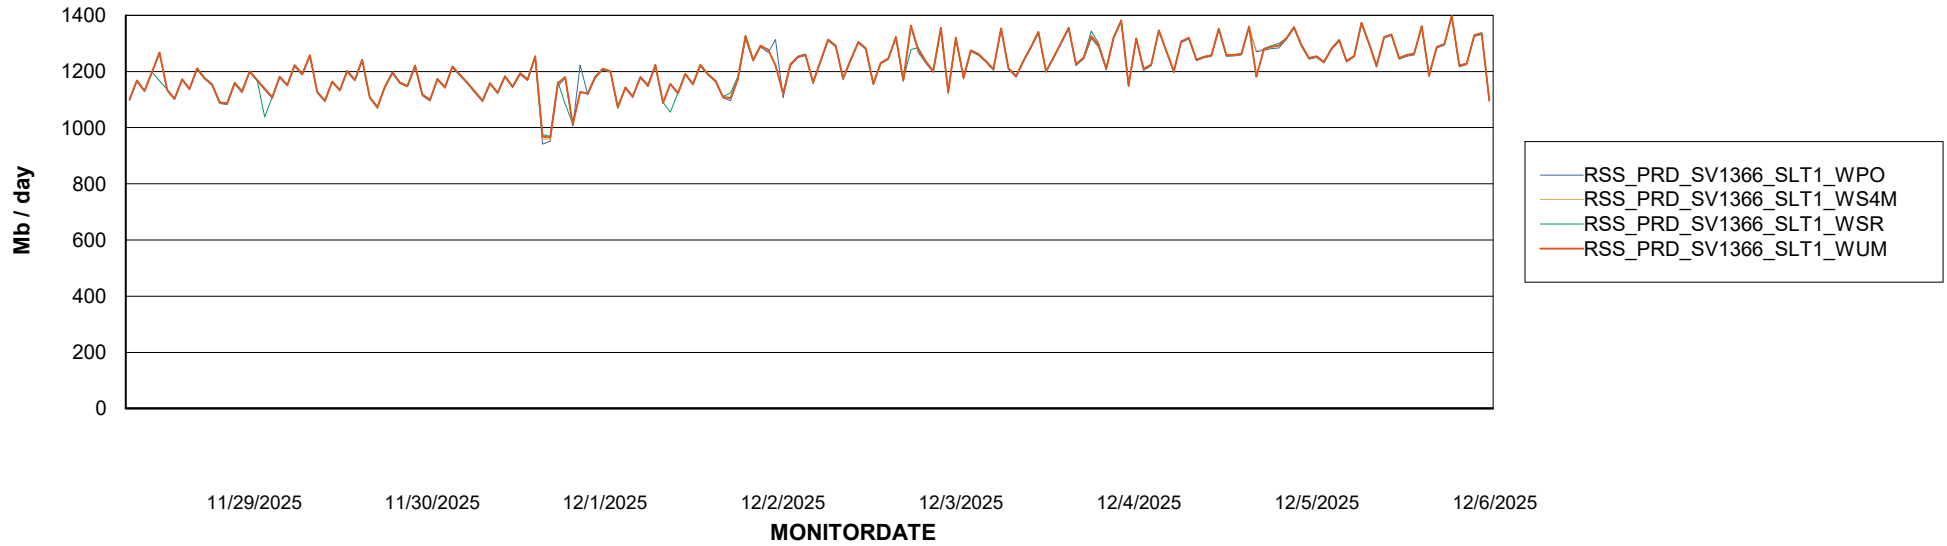

ABSSolute Web Component Services

Avg memory used per ABS Web component