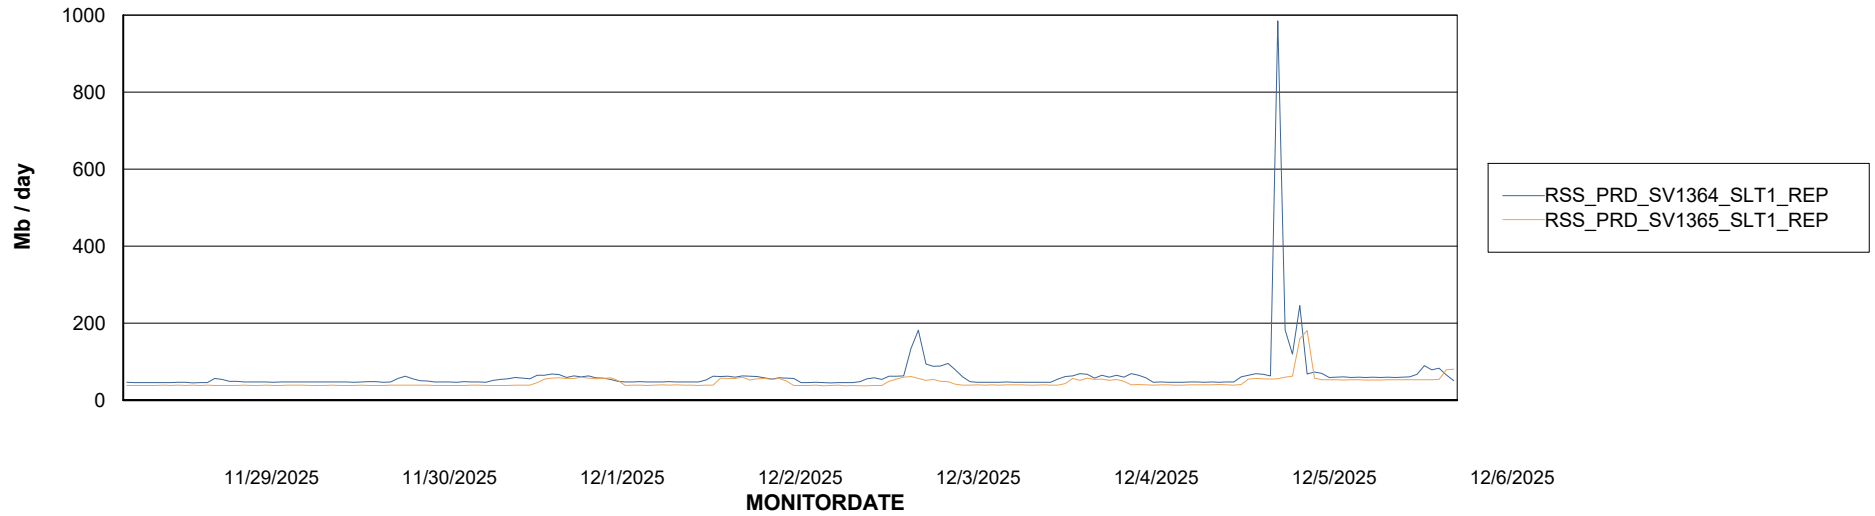

Avg memory used per ABS Server Service

Avg users per day per ABS server

Weekly SLA Customer Report

Customer RSS Production
Database ID 52

ABSSolute Application ReportServer Services

Avg memory used per ReportServer Service