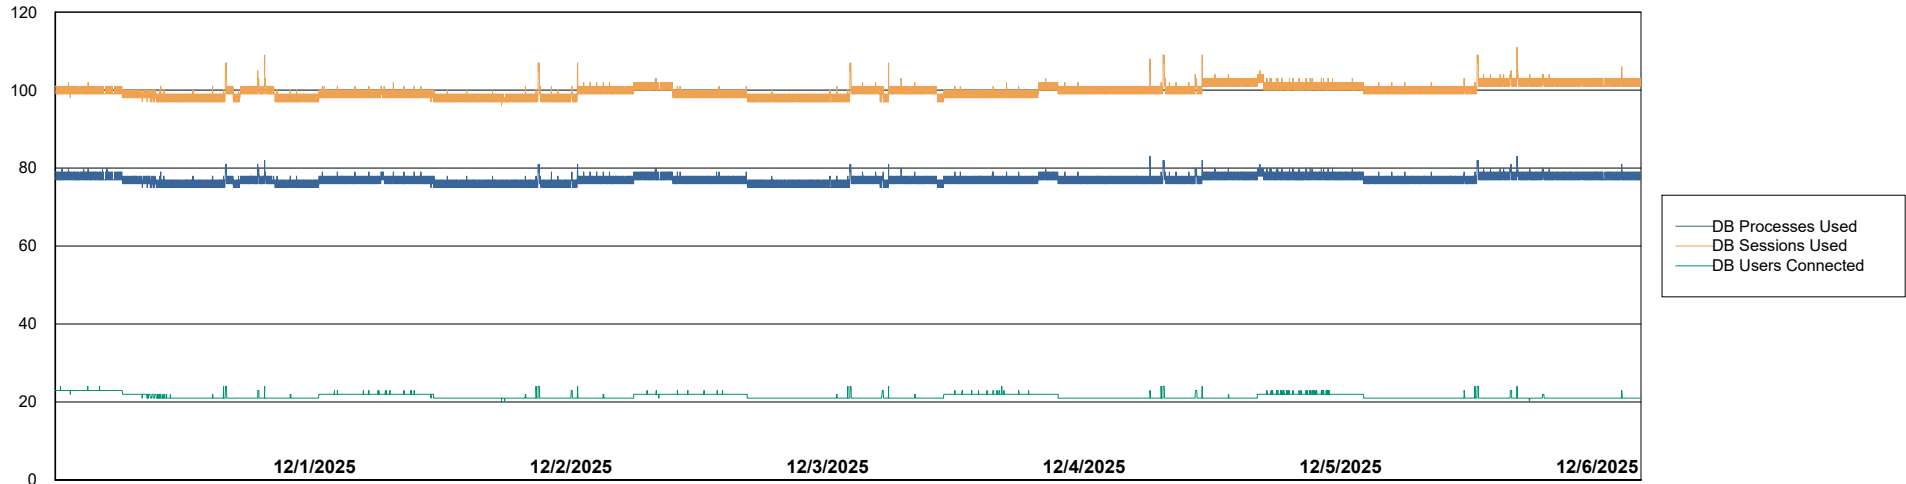

Database Performance RSS_PRD_SV1364_PRD_ABS1