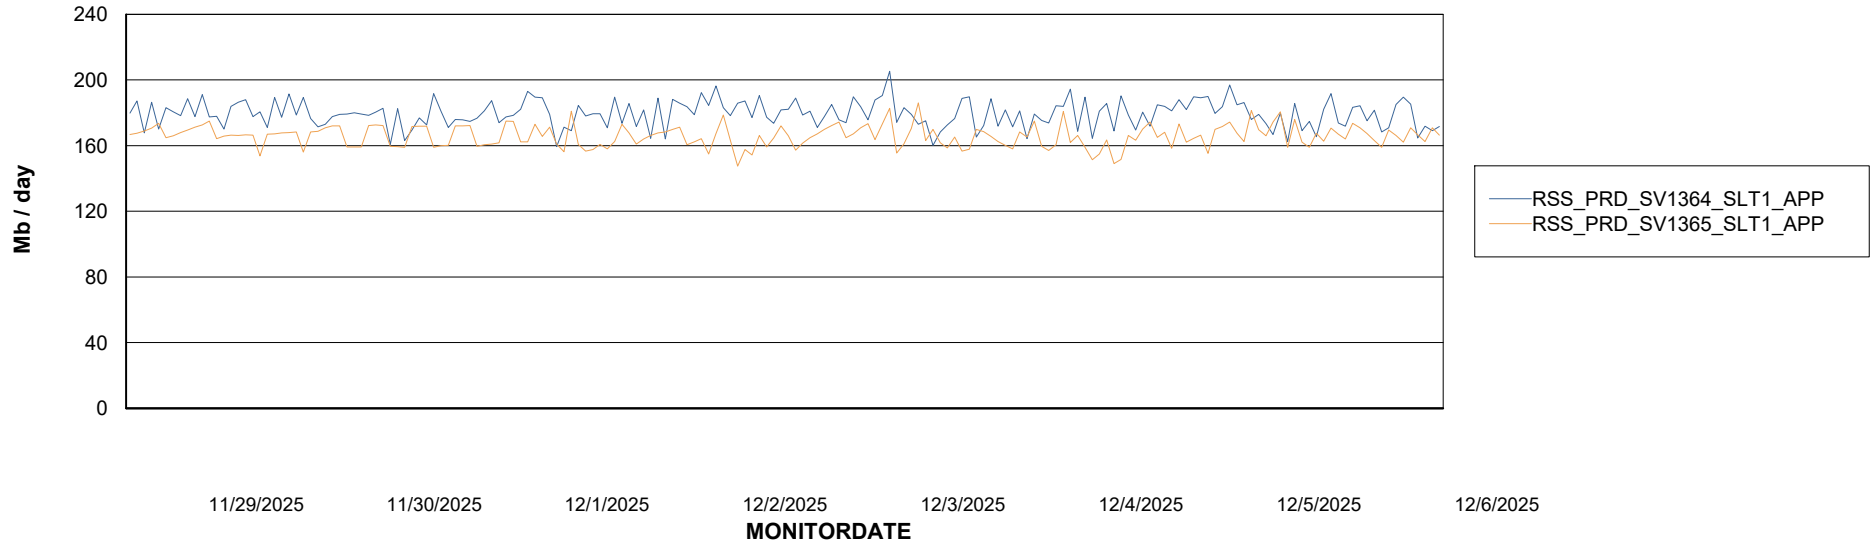

ABSSolute Application Server Services

Avg memory used per ABS Server Service