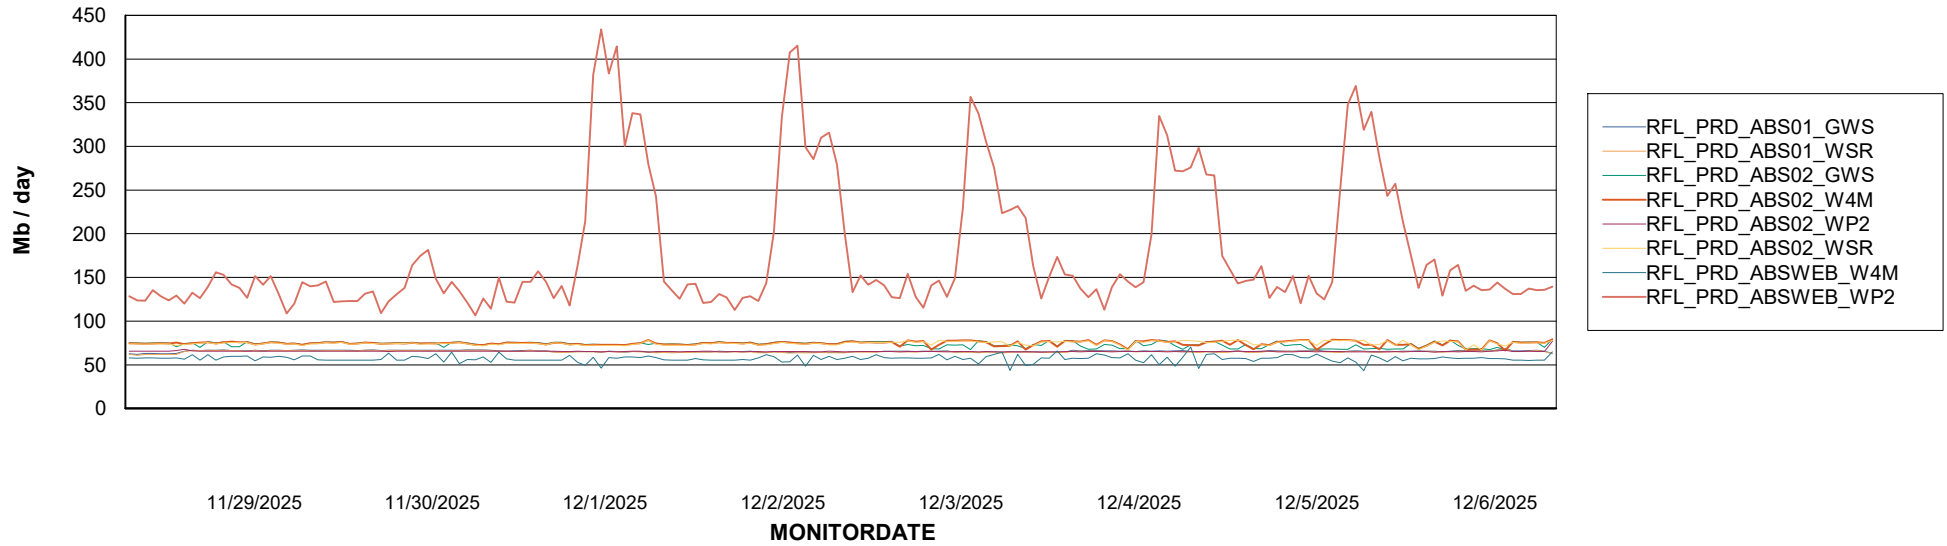

ABSSolute Web Component Services

Avg memory used per ABS Web component