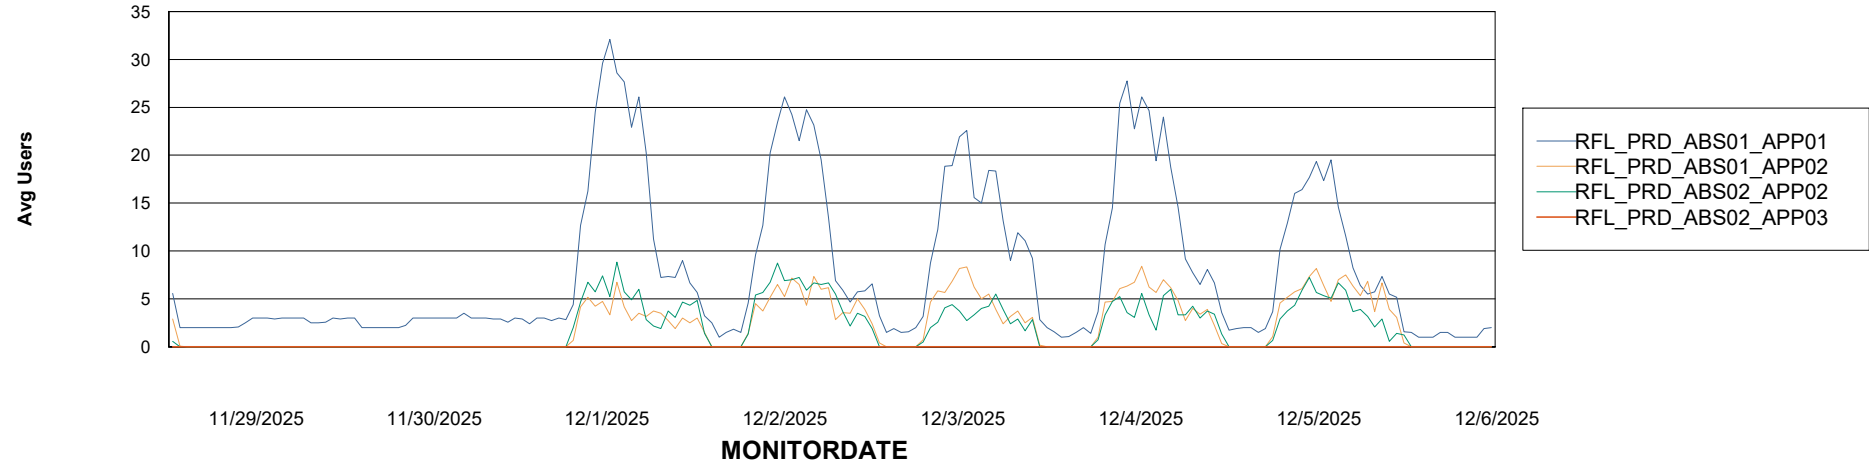

Avg users per day per ABS server