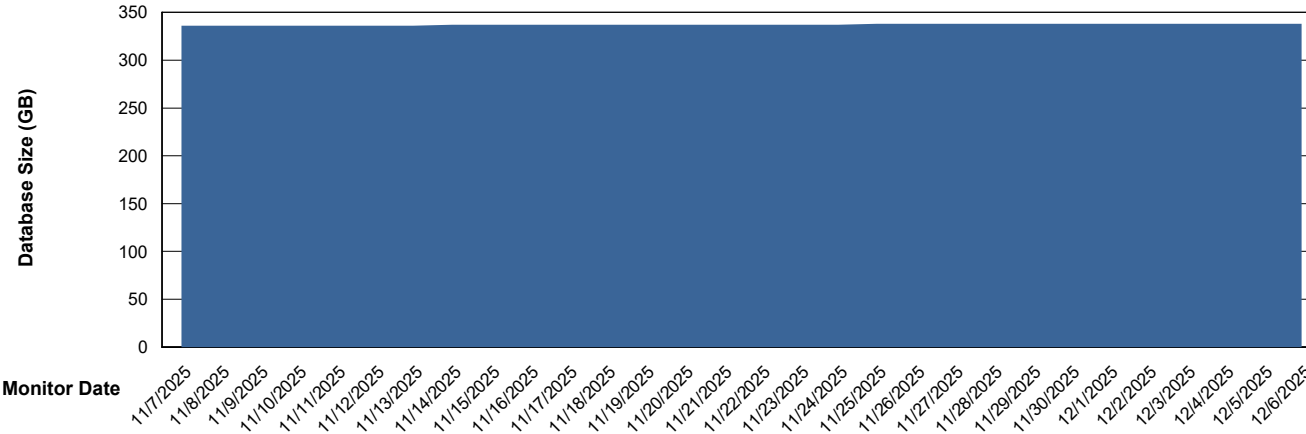

DB Processes Max 1,000

Weekly SLA Customer Report

Customer RFL_Production
 Database ID 36

DATABASE SIZE RFL_PRD_ABS01_DB

Database growth over last month

Database Tablespace RFL_PRD_ABS01_DB

Date	Tablespace Name	Filesize (Gb)	Usedsize (Gb)	Percentage free
12/6/2025	ABSDATA	121	93	23
	INDX	279	228	18
12/5/2025	ABSDATA	121	93	23
	INDX	279	228	18
12/4/2025	ABSDATA	121	93	23
	INDX	279	228	18
12/3/2025	ABSDATA	121	93	23
	INDX	279	228	18
12/2/2025	ABSDATA	121	93	23
	INDX	279	228	18
12/1/2025	ABSDATA	121	93	23
	INDX	279	228	18
11/30/2025	ABSDATA	121	93	23
	INDX	279	228	18

Weekly SLA Customer Report

Customer RFL_Production
Database ID 36

Standby Database Health RFL_Production

Recovery lag for last 7 days

Weekly SLA Customer Report

Customer RFL_Production
Database ID 36

ABSSolute Application Server Services