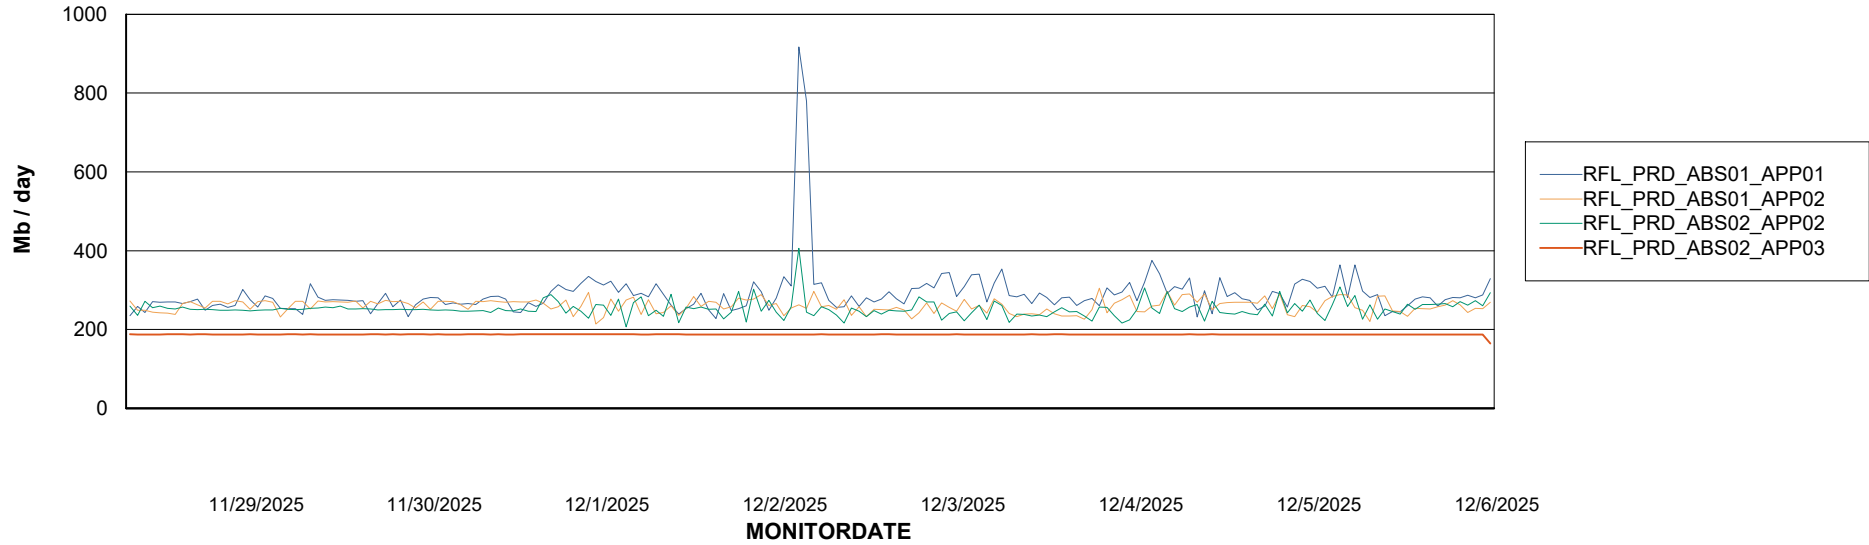

ABSSolute Application Server Services

Avg memory used per ABS Server Service