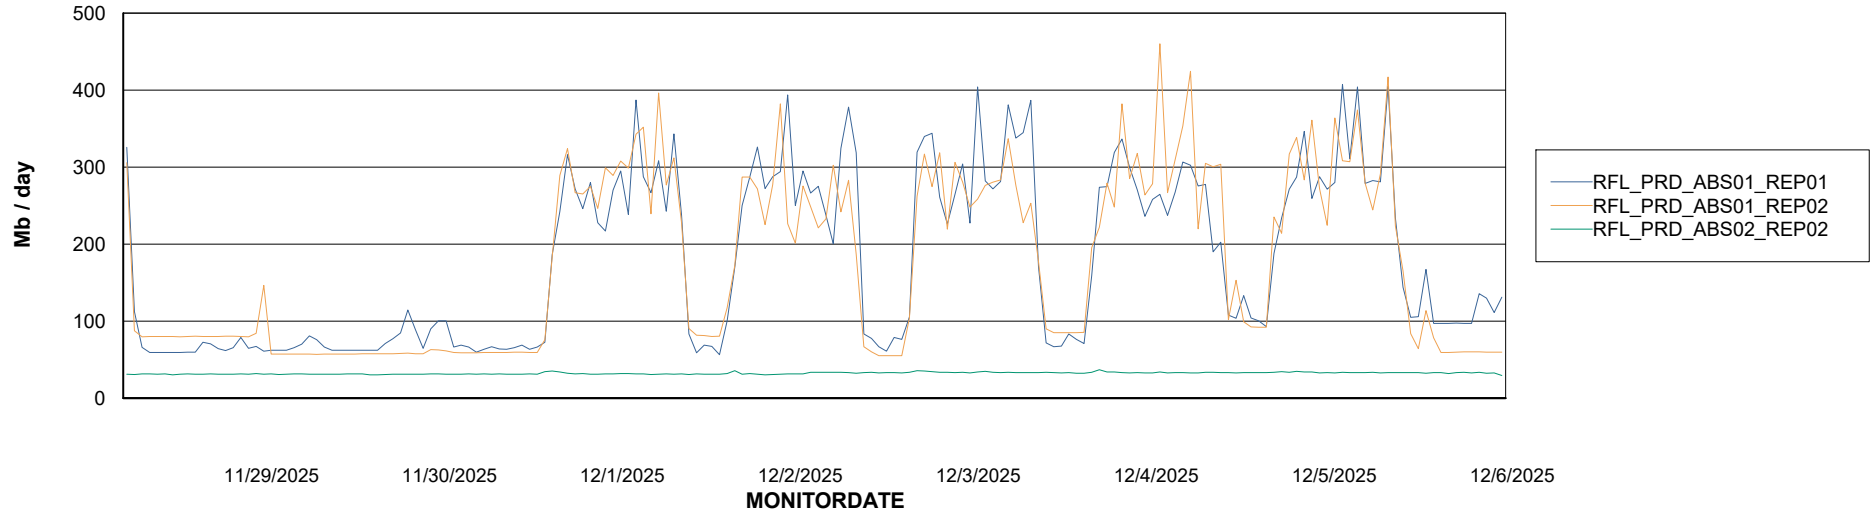

Avg memory used per ABS Server Service

Avg users per day per ABS server

Weekly SLA Customer Report

Customer RFL_Production
Database ID 36

ABSSolute Application ReportServer Services

Avg memory used per ReportServer Service