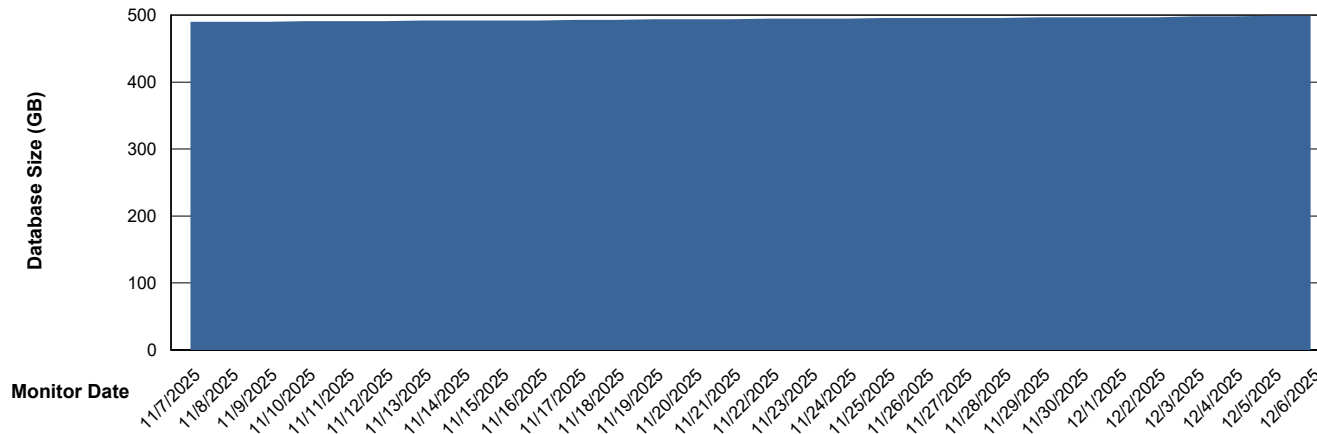

Weekly SLA Customer Report

Customer NOA_Production (24/7)
Database ID 116

Database Performance NOA_PRD_NovoABS03_HSBABS1

DB Processes Max 300

Weekly SLA Customer Report

Customer NOA_Production (24/7)
Database ID 116

DATABASE SIZE NOA_PRD_NHSBI_ABS1

Database growth over last month

DATABASE SIZE NOA_PRD_NovoABS01_ABS1

Database growth over last month

Weekly SLA Customer Report

Customer NOA_Production (24/7)
 Database ID 116