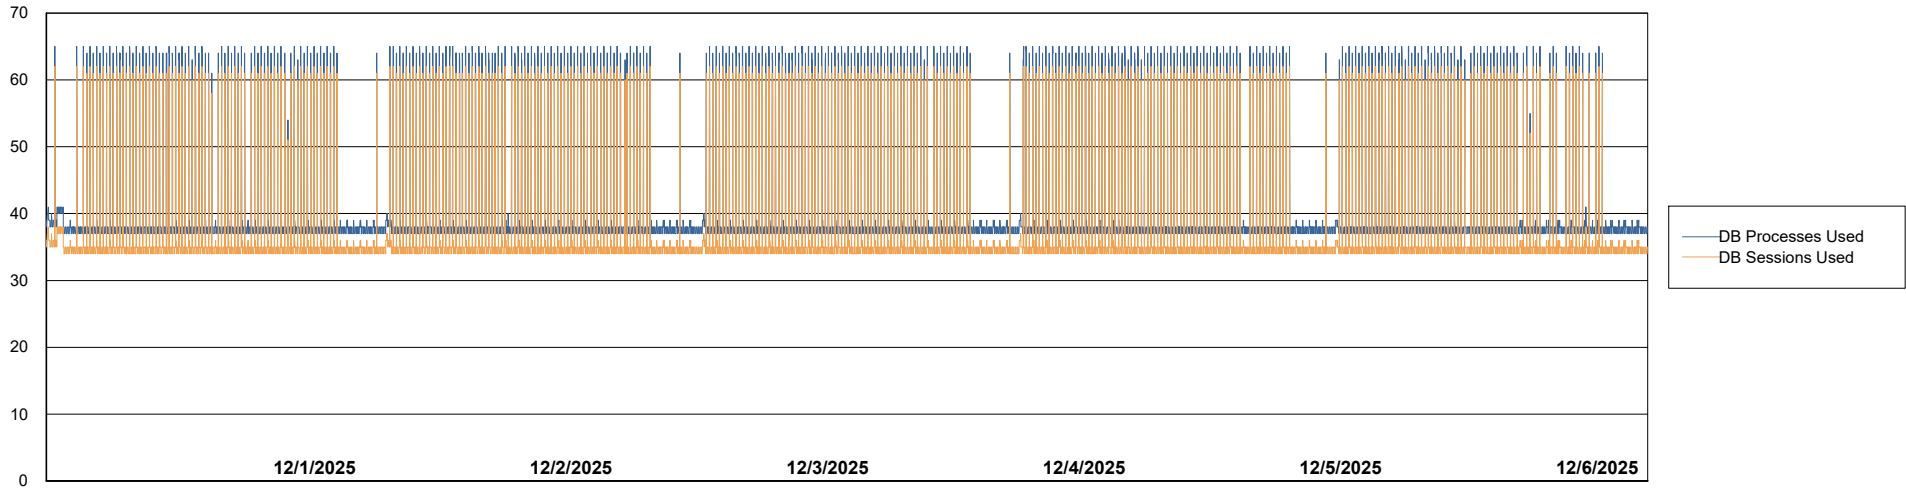

Database Performance NOA_PRD_NovoABS03_HSBABS1

DB Processes Max 300