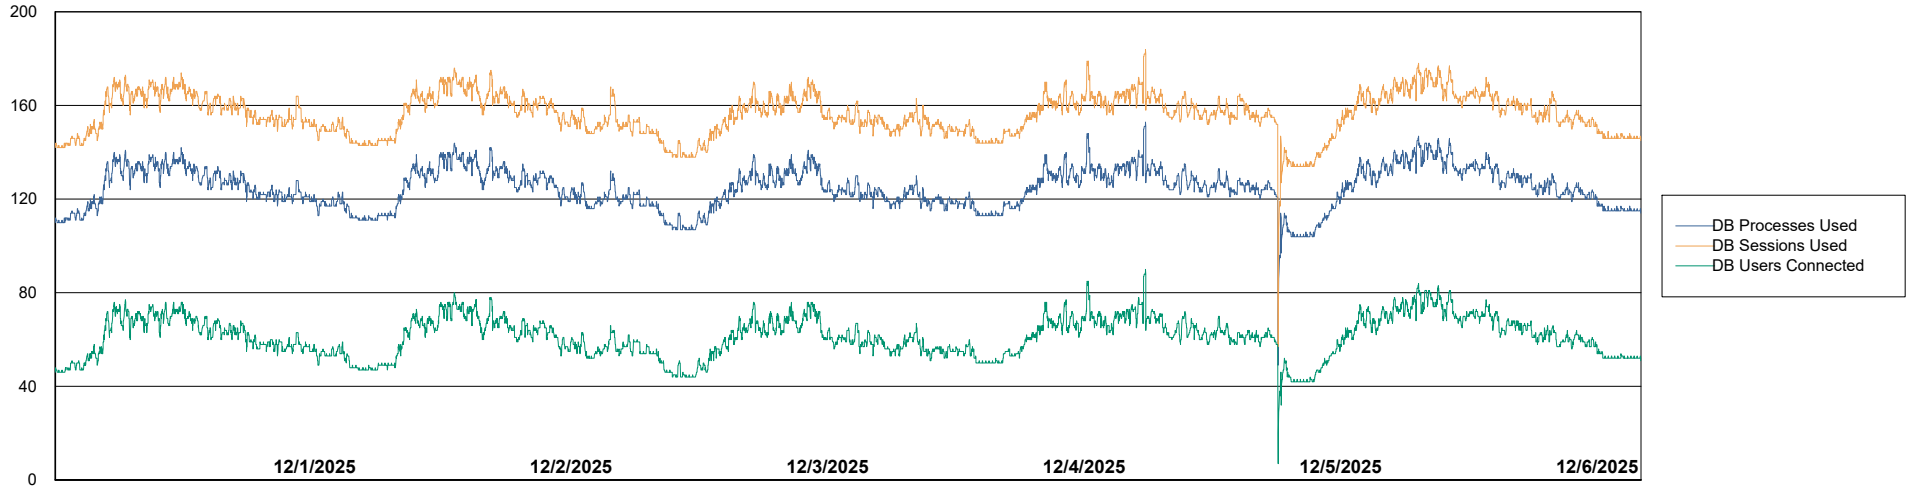

Weekly SLA Customer Report

Customer NOA_Production (24/7)
Database ID 116

Database Performance NOA_PRD_NHSBI_ABS1

Weekly SLA Customer Report

Customer NOA_Production (24/7)
Database ID 116

Database Performance NOA_PRD_NovoABS01_ABS1