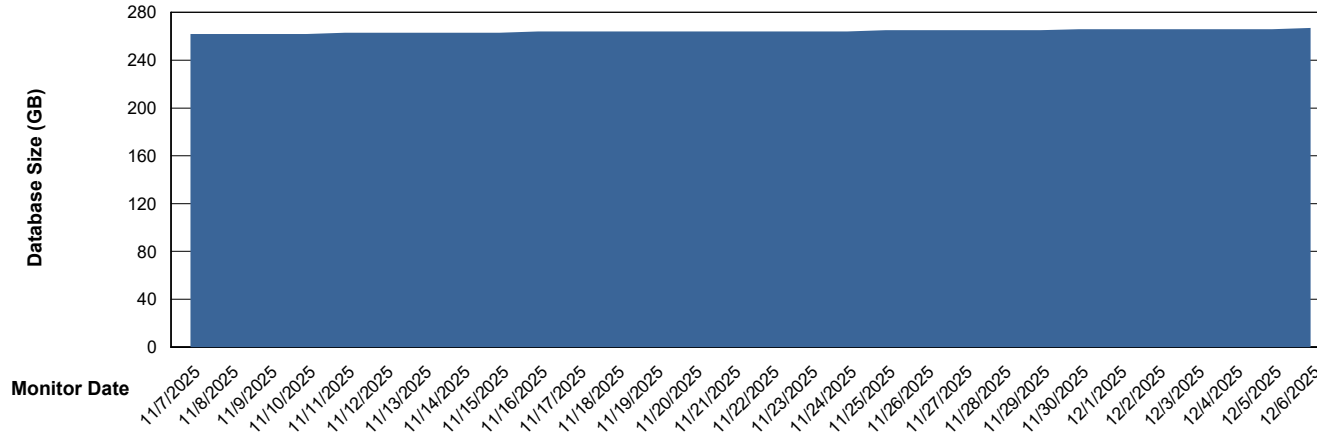

Weekly SLA Customer Report

Customer NOA_Production (24/7)
Database ID 116

Database Performance NOA_PRD_NovoABS03_HSBABS1

DB Processes Max 300

Weekly SLA Customer Report

Customer NOA_Production (24/7)
Database ID 116

DATABASE SIZE NOA_PRD_NHSBI_ABS1

Database growth over last month

DATABASE SIZE NOA_PRD_NovoABS01_ABS1

Database growth over last month

Weekly SLA Customer Report

Customer NOA_Production (24/7)
 Database ID 116