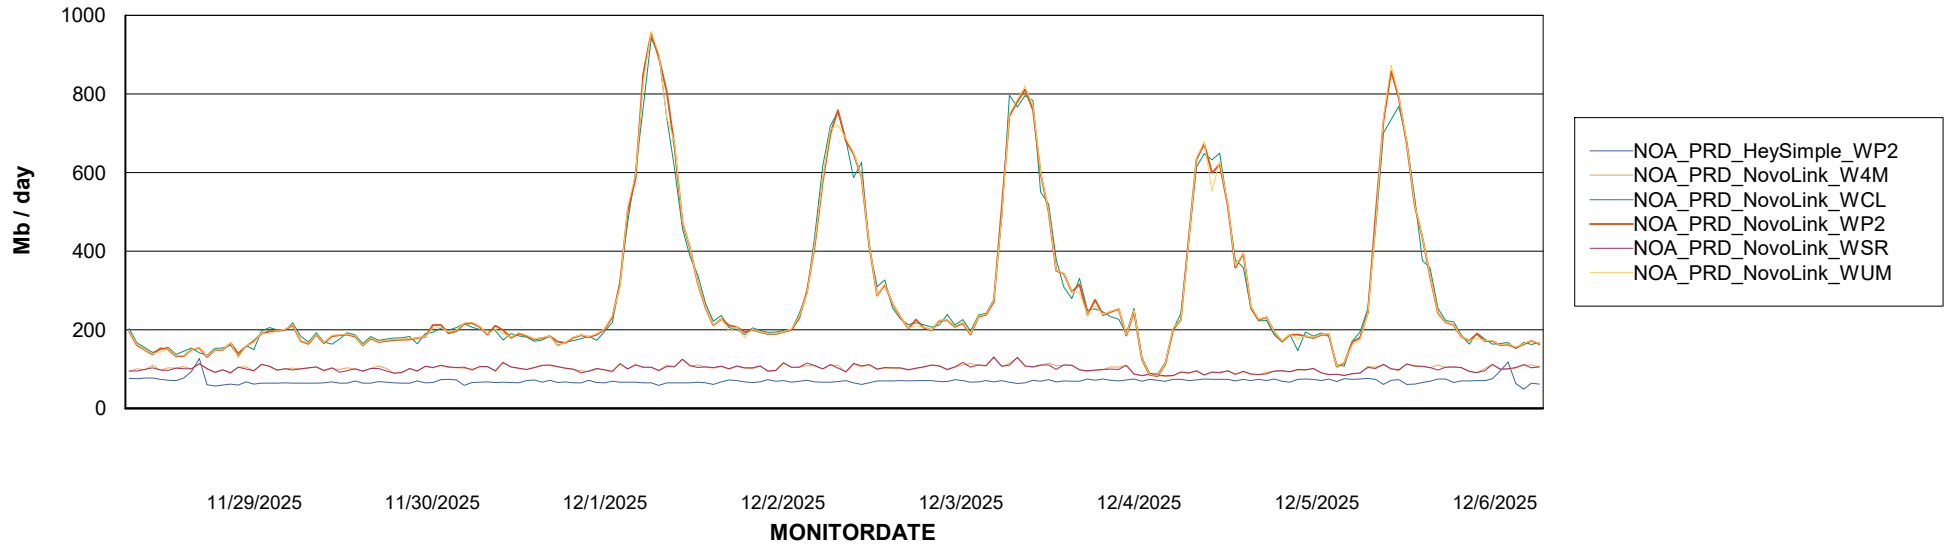

ABSSolute Web Component Services

Avg memory used per ABS Web component