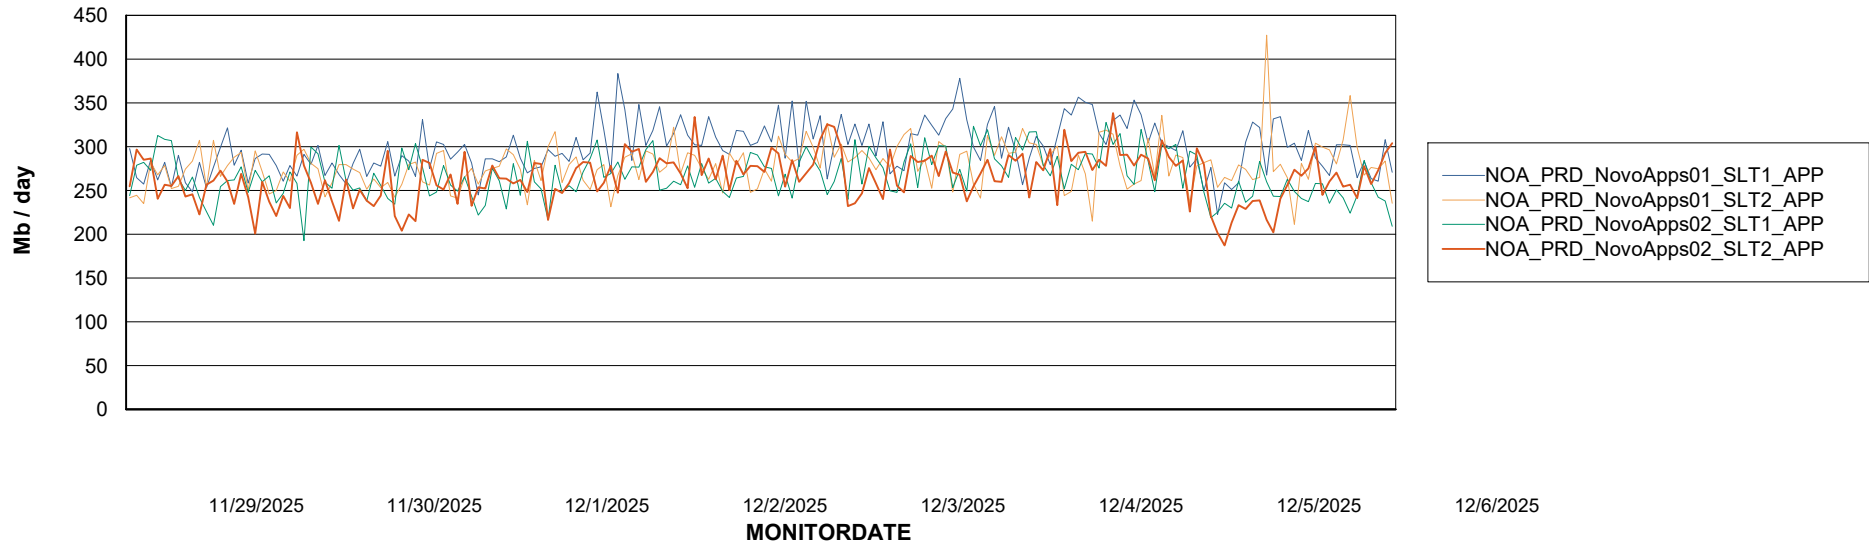

ABSSolute Application Server Services

Avg memory used per ABS Server Service