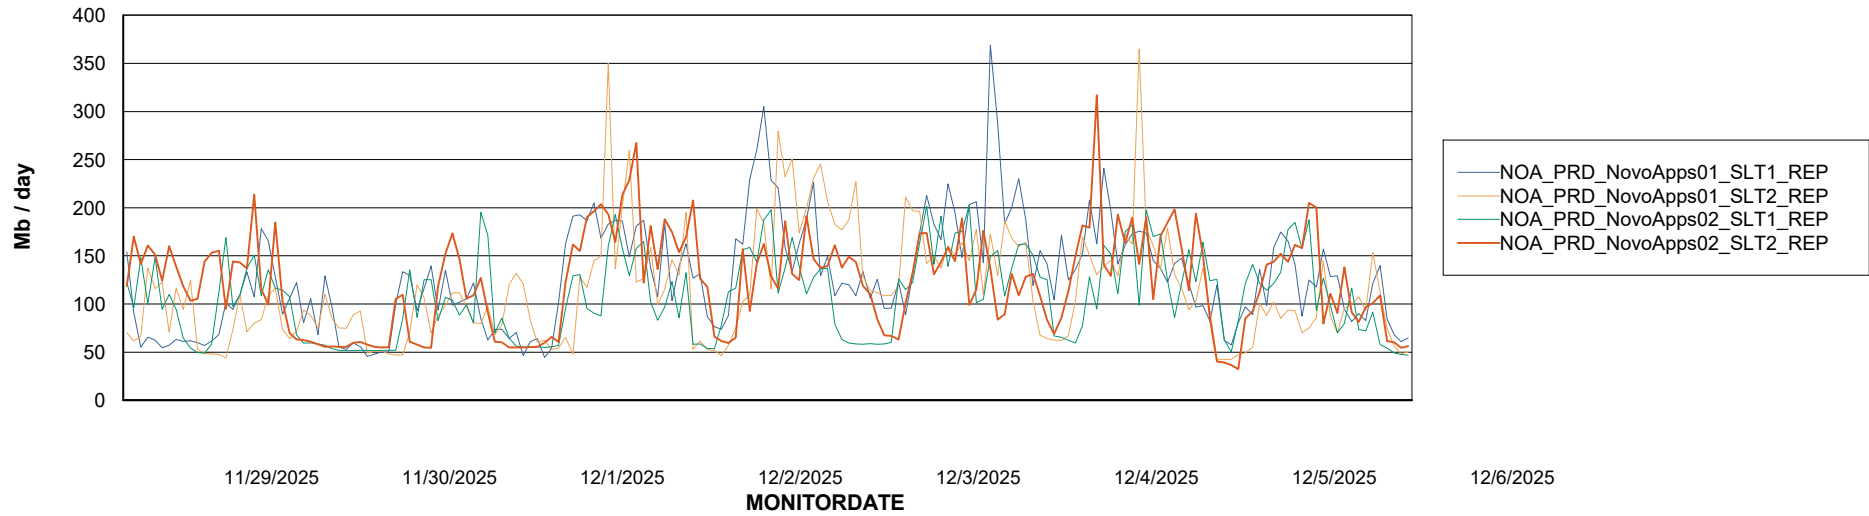

Avg memory used per ABS Server Service

Avg users per day per ABS server

Weekly SLA Customer Report

Customer NOA_Production (24/7)
Database ID 116

ABSSolute Application ReportServer Services

Avg memory used per ReportServer Service