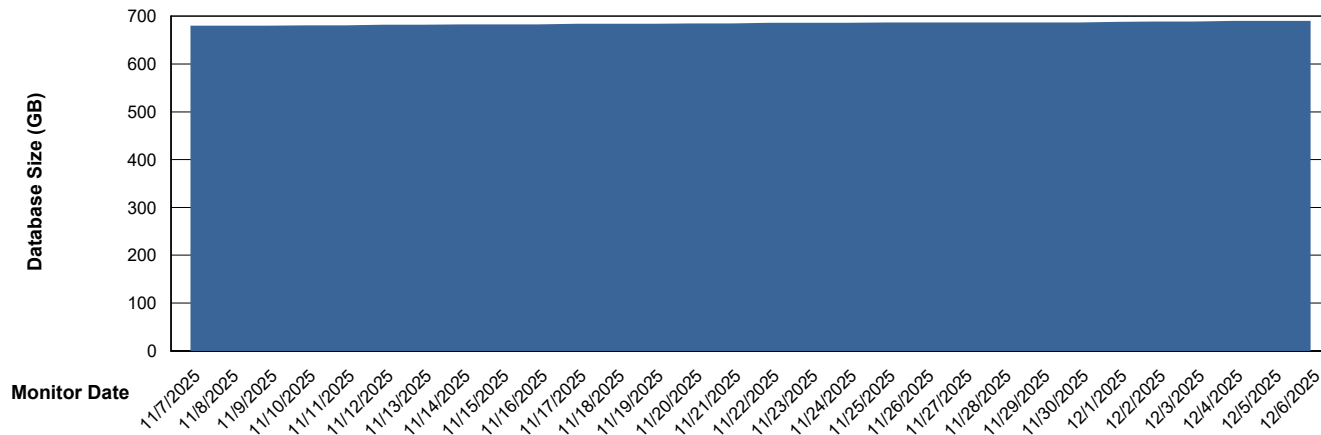

DATABASE SIZE NIX_PRD_ABSDB01_ABS1

Database growth over last month