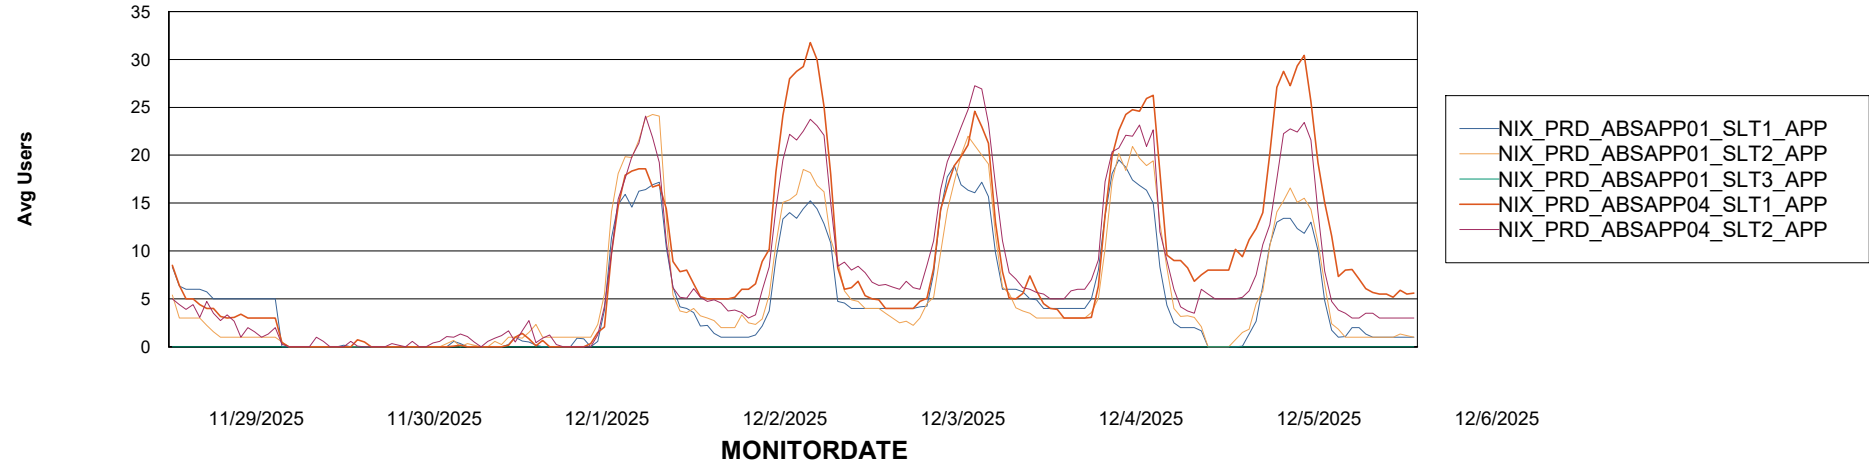

Avg users per day per ABS server