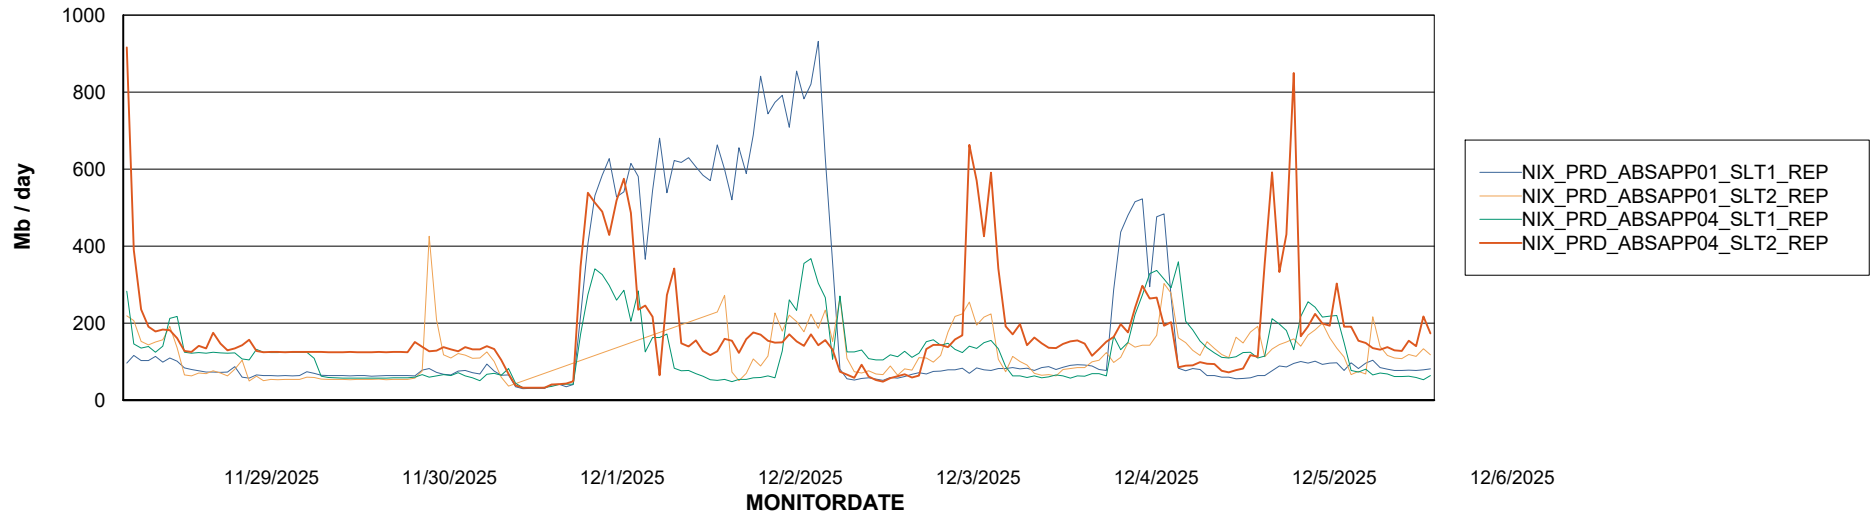

Avg memory used per ABS Server Service

Avg users per day per ABS server

Weekly SLA Customer Report

Customer NIX_Production
Database ID 51

ABSSolute Application ReportServer Services

Avg memory used per ReportServer Service