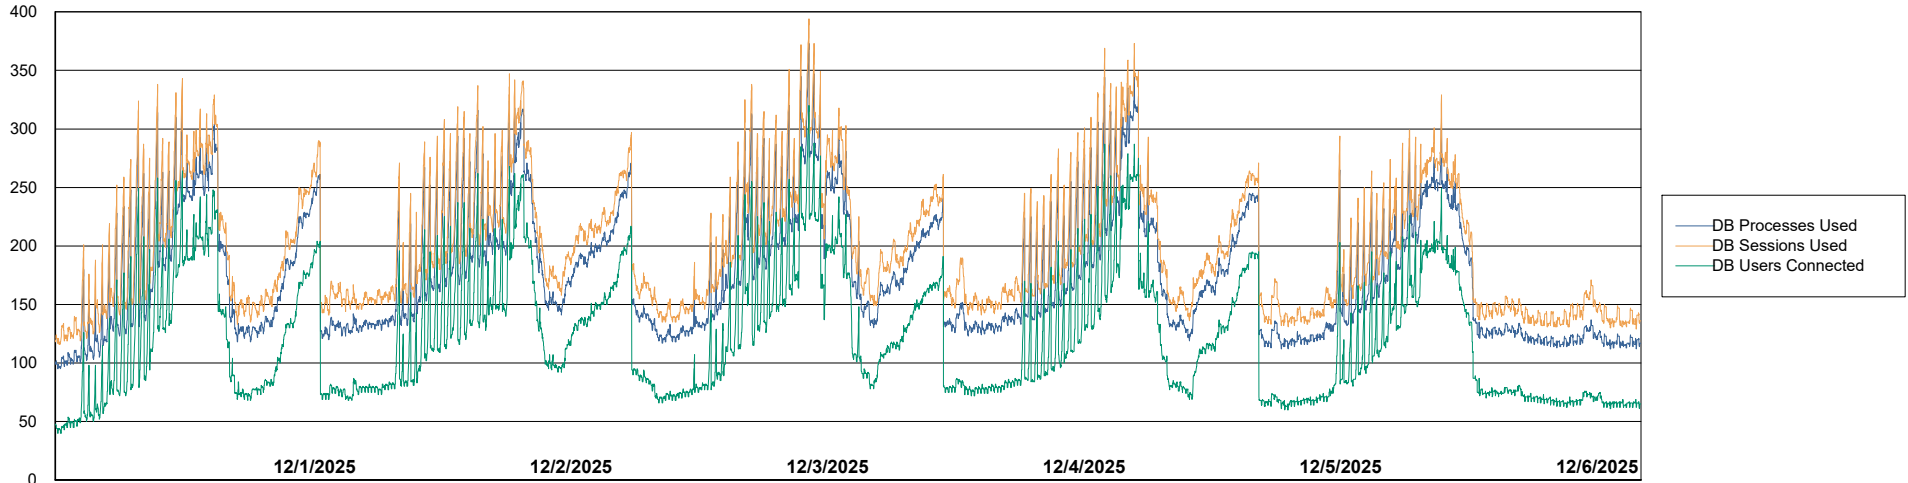

Weekly SLA Customer Report

Customer NIX_Production
Database ID 51

Database Performance NIX_PRD_ABSBI_ABS1

Weekly SLA Customer Report

Customer NIX_Production
Database ID 51

Database Performance NIX_PRD_ABSD01_ABS1