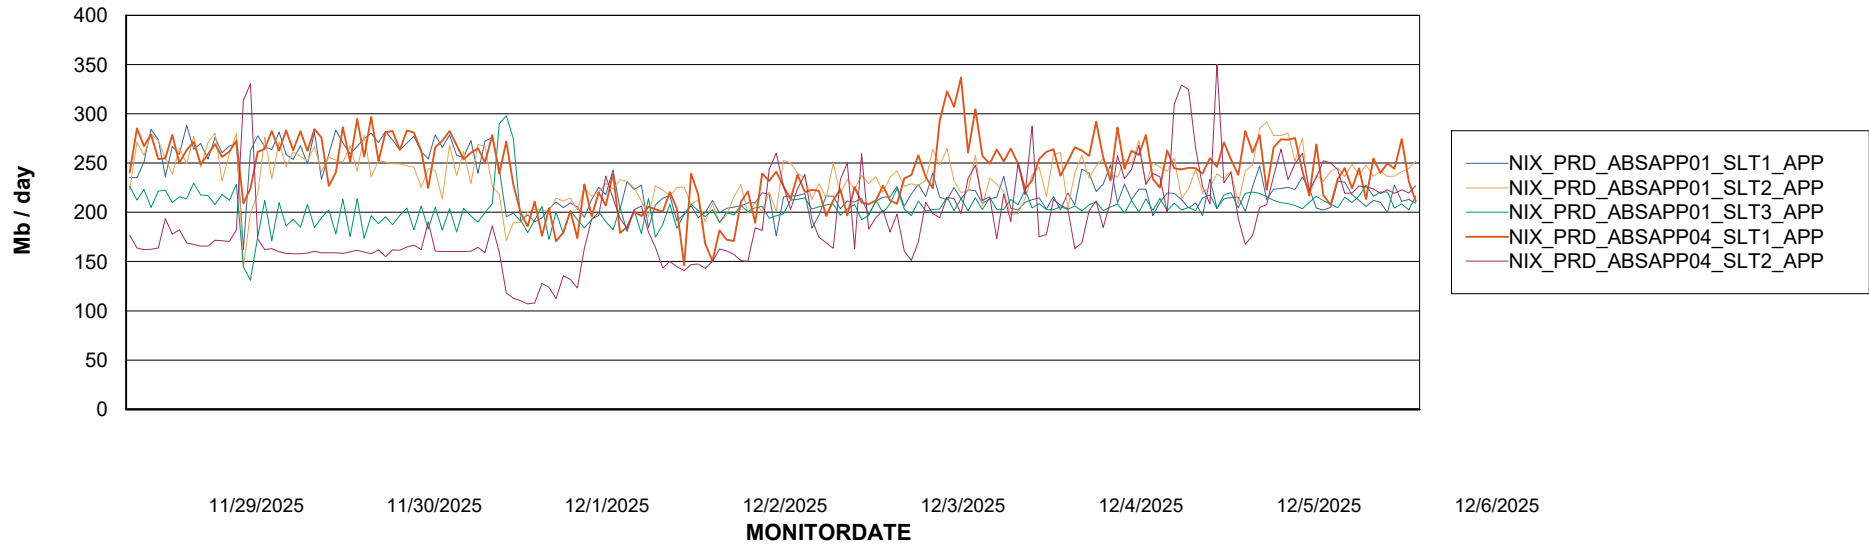

ABSSolute Application Server Services

Avg memory used per ABS Server Service