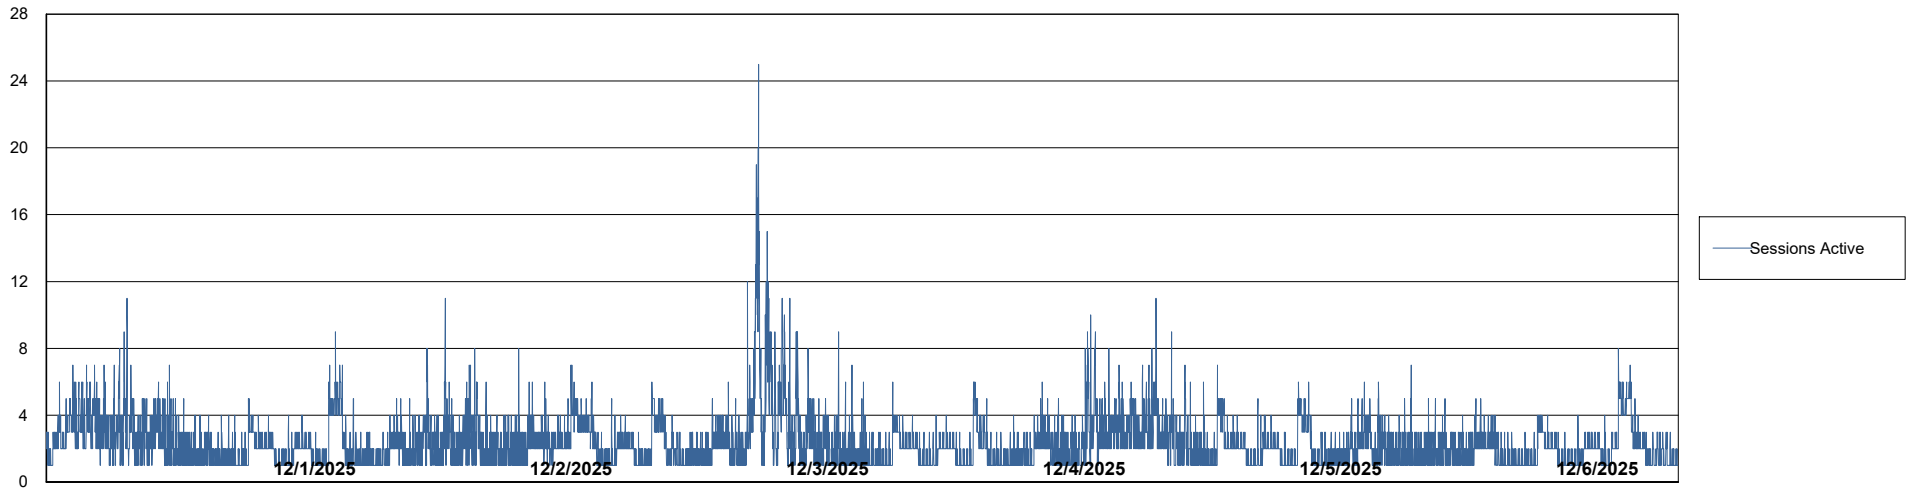

Weekly SLA Customer Report

Customer NIX_Production
Database ID 51

Database Performance NIX_PRD_ABSBI_ABS1

Weekly SLA Customer Report

Customer NIX_Production
Database ID 51

Database Performance NIX_PRD_ABSD01_ABS1