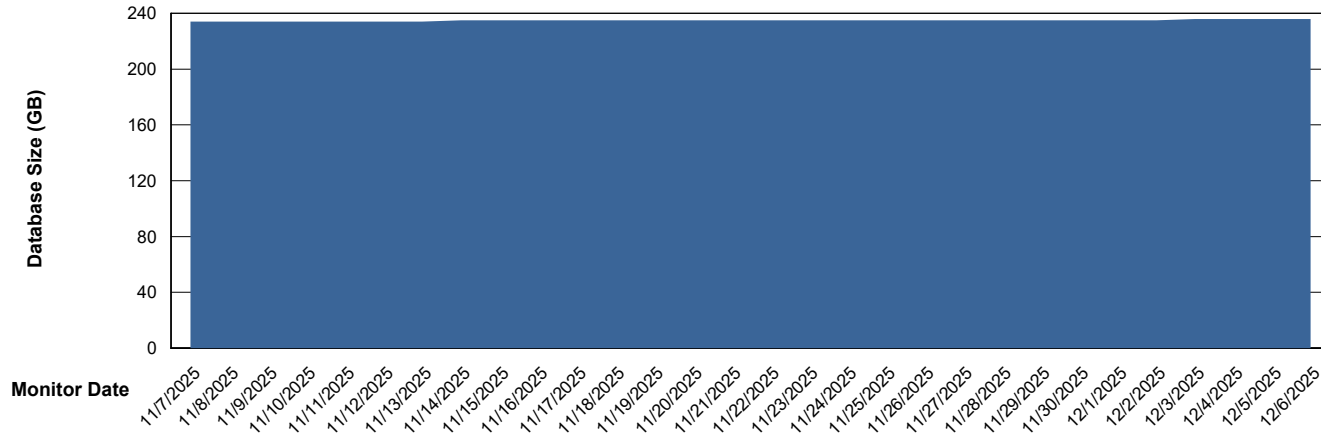

DATABASE SIZE NIX_PRD_ABSBI_ABS1

Database growth over last month