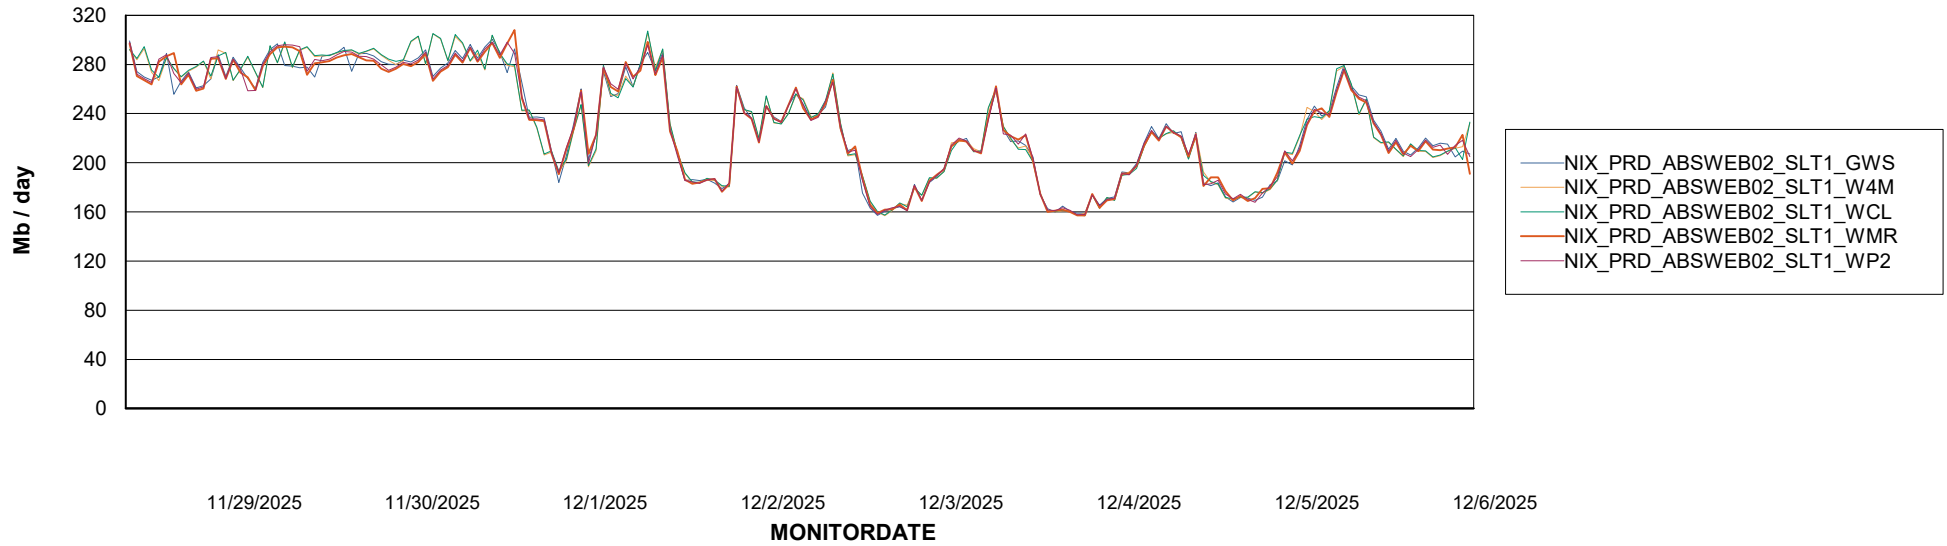

ABSolute Web Component Services

Avg memory used per ABS Web component