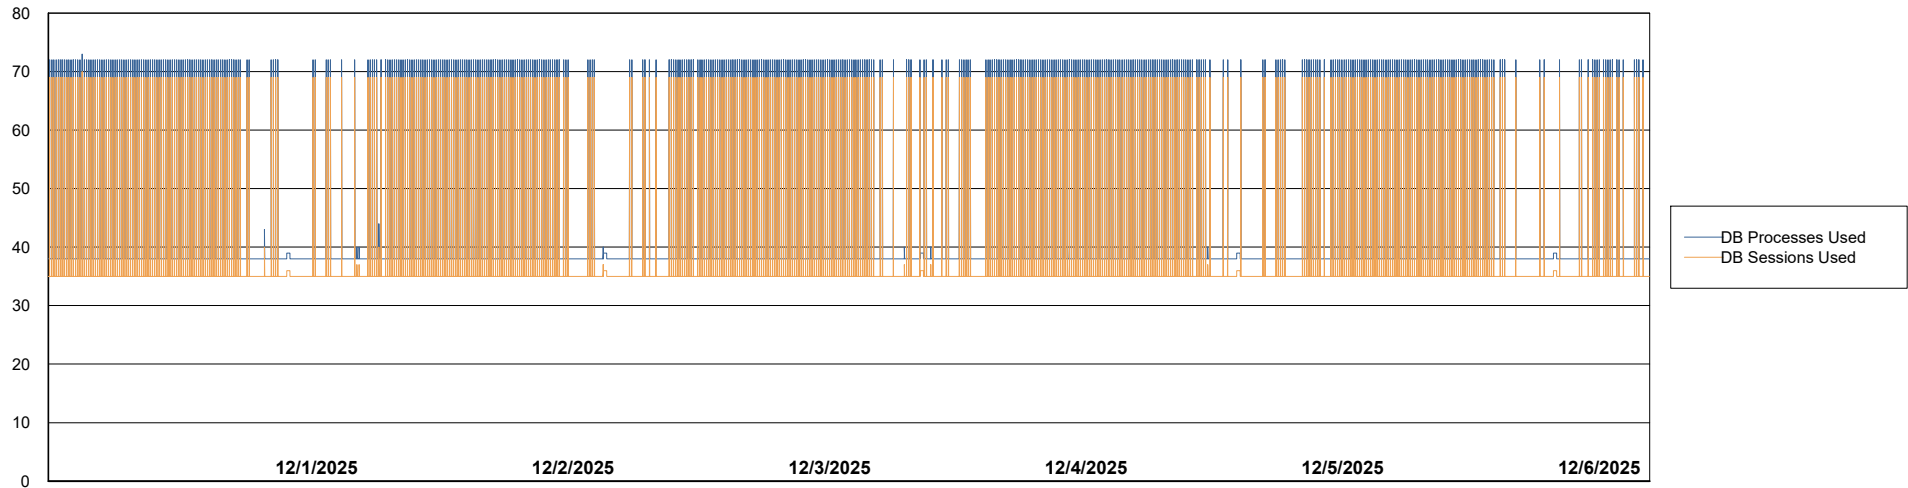

Database Performance NIX_PRD_ABSDB02_HSBABS1

DB Processes Max 300