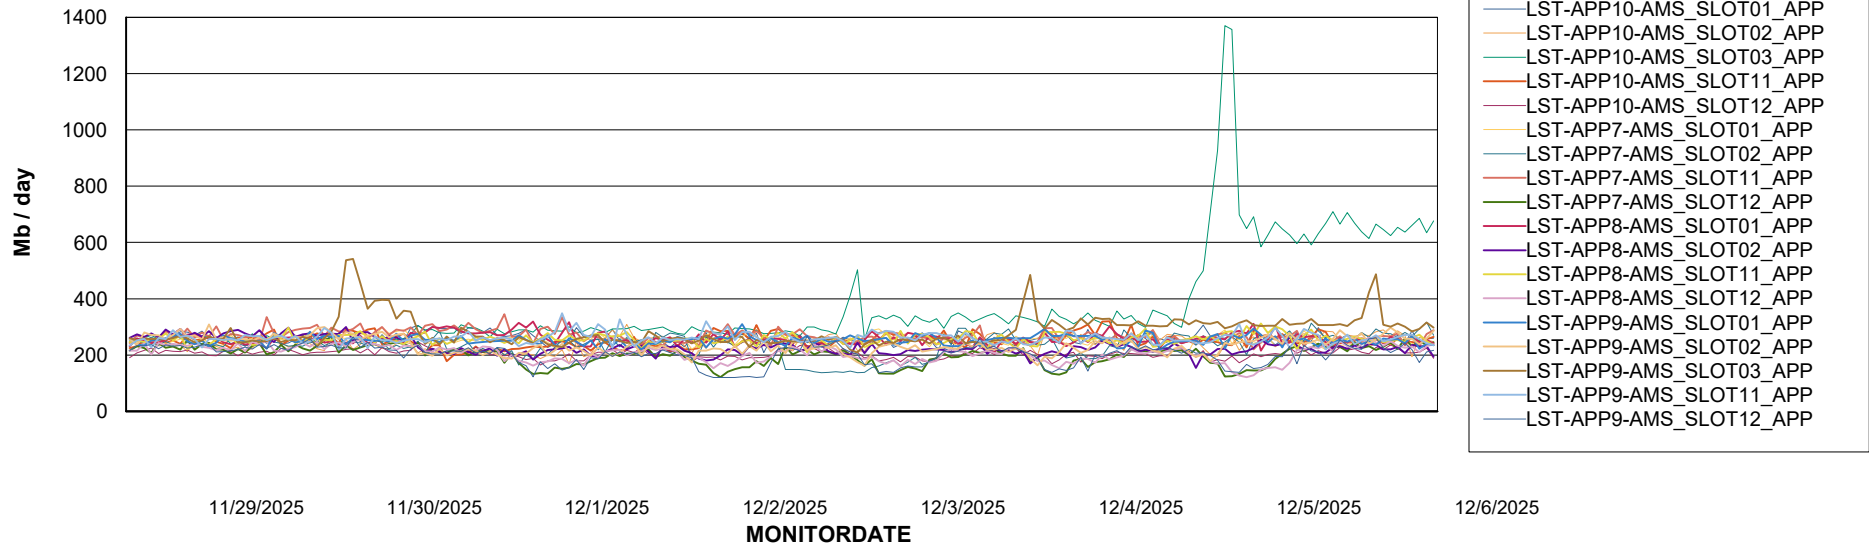

ABSSolute Application Server Services

Avg memory used per ABS Server Service