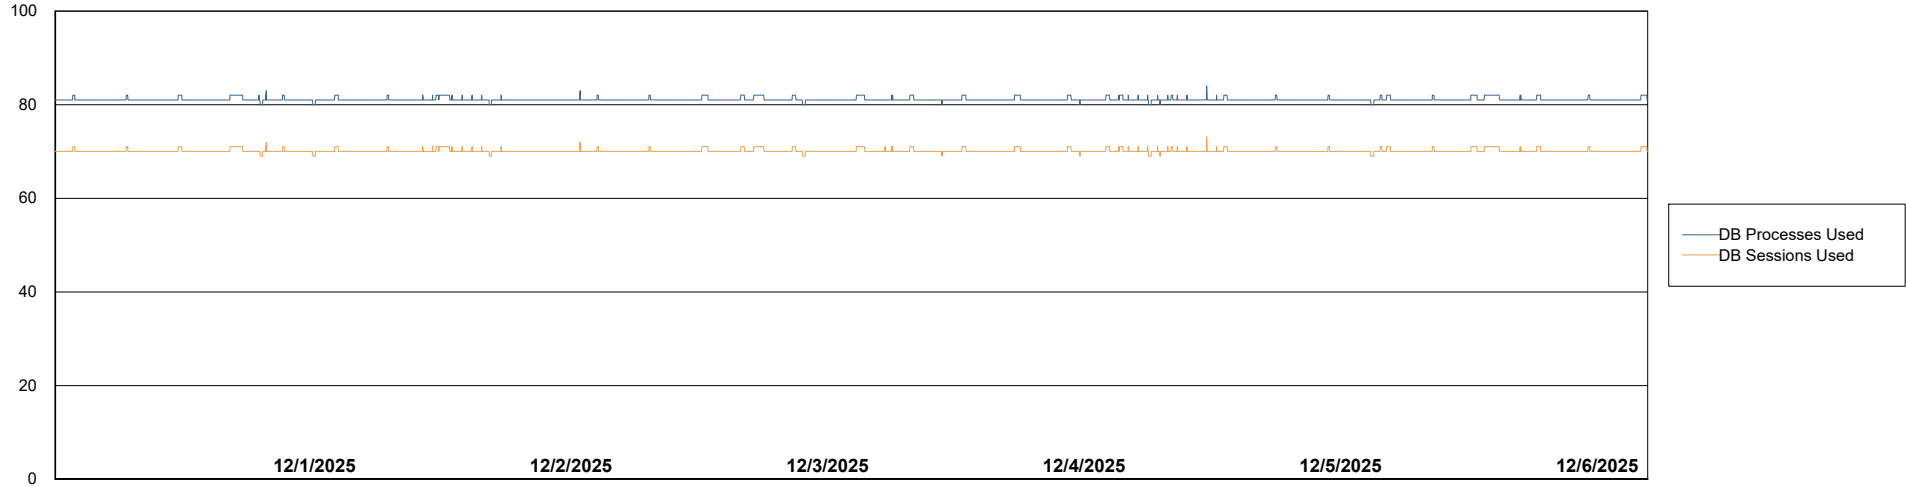

Database Performance LST-DBS8-AMS_DB_HSBABS1

DB Processes Max 1,000
DB Processes Max 0