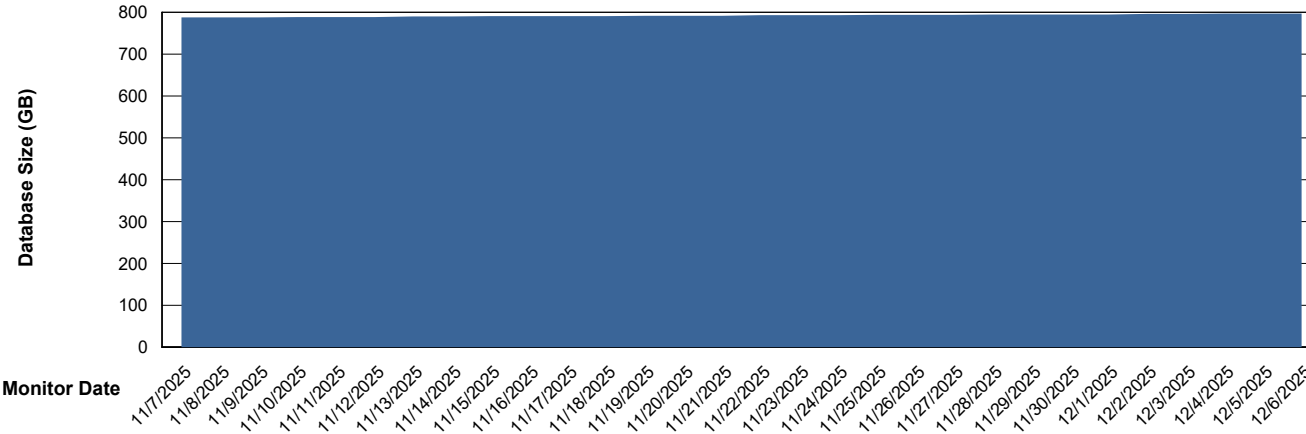

Database growth over last month

Database Tablespace LST-DBS7-AMS_DB_ABS1

Date	Tablespace Name	Filesize (Gb)	Usedsize (Gb)	Percentage free
12/6/2025	ABSDATA	786	658	16
	INDX	151	123	19
12/5/2025	ABSDATA	786	658	16
	INDX	151	123	19
12/4/2025	ABSDATA	786	657	16
	INDX	151	122	19
12/3/2025	ABSDATA	786	657	16
	INDX	151	122	19
12/2/2025	ABSDATA	786	656	16
	INDX	151	122	19
12/1/2025	ABSDATA	786	656	16
	INDX	151	122	19
11/30/2025	ABSDATA	786	656	17
	INDX	151	122	19