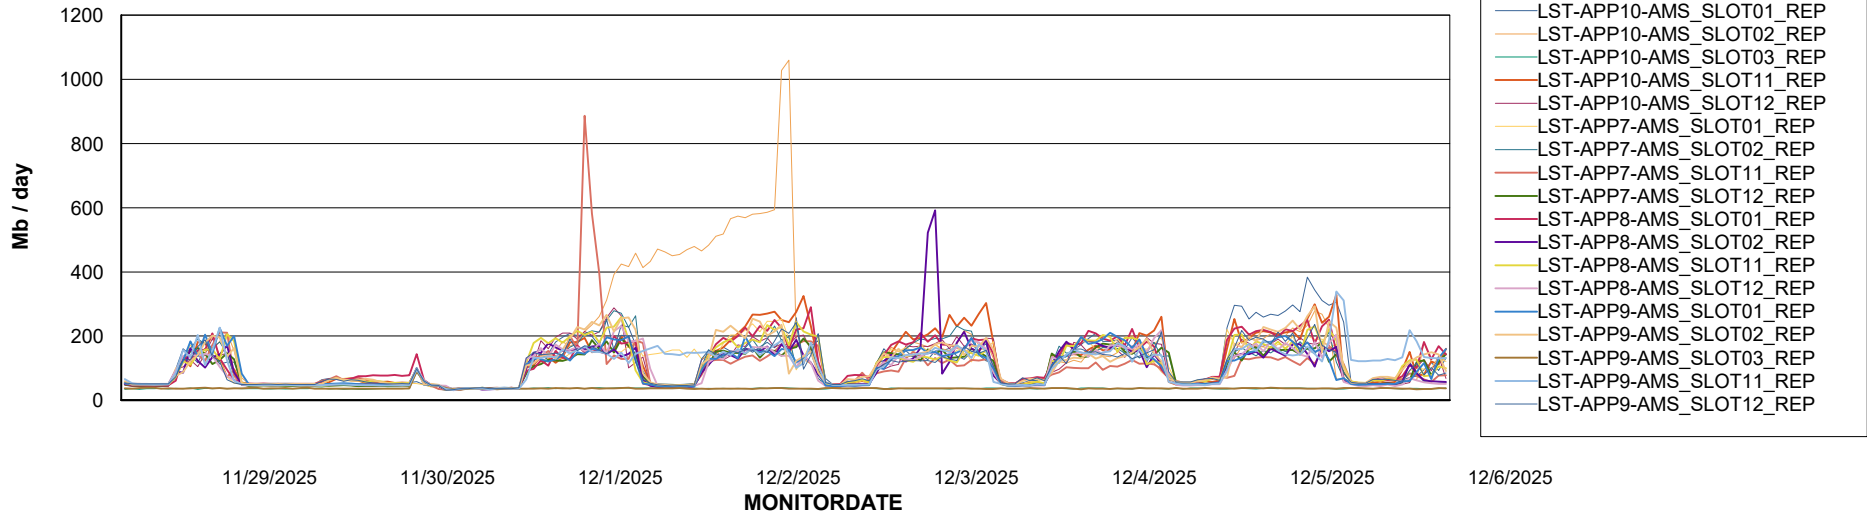

ABSSolute Application ReportServer Services

Avg memory used per ReportServer Service