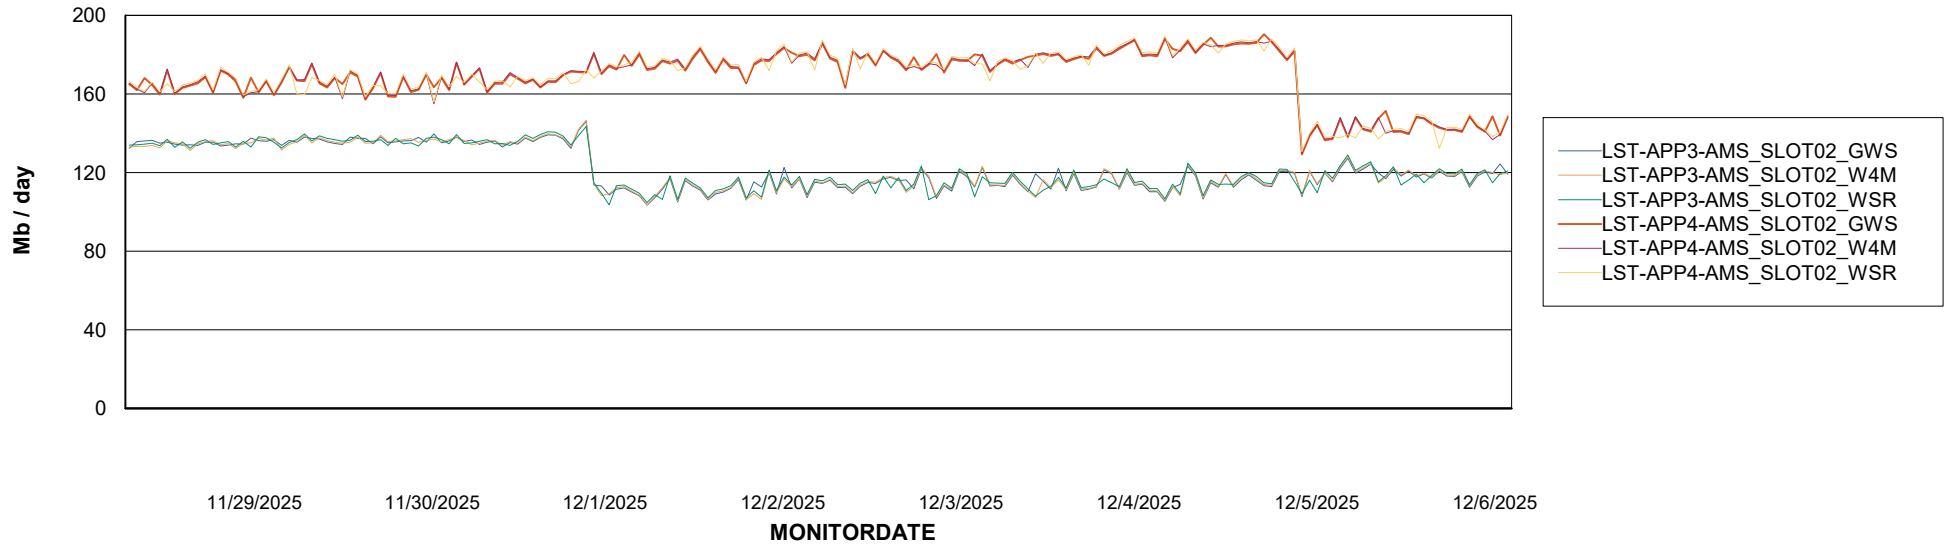

ABSSolute Web Component Services

Avg memory used per ABS Web component