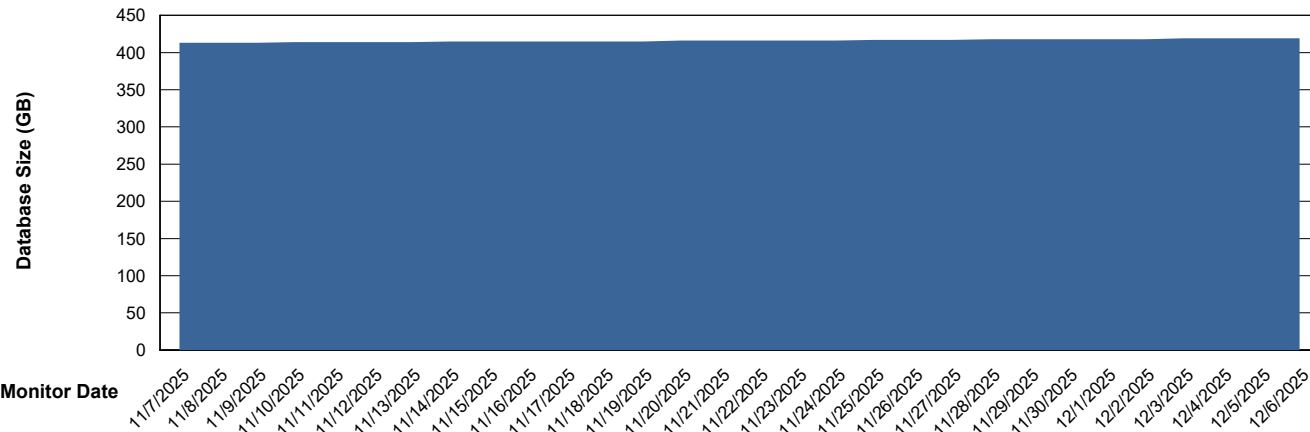

Database growth over last month

Database Tablespace LST-DBS3-AMS_DB_ABSME

Date	Tablespace Name	Filesize (Gb)	Usedsize (Gb)	Percentage free
12/6/2025	ABSDATA	466	386	17
	INDX	60	27	54
12/5/2025	ABSDATA	466	386	17
	INDX	60	27	54
12/4/2025	ABSDATA	459	386	16
	INDX	60	27	55
12/3/2025	ABSDATA	459	385	16
	INDX	60	27	55
12/2/2025	ABSDATA	459	385	16
	INDX	60	27	55
12/1/2025	ABSDATA	459	384	16
	INDX	60	27	55
11/30/2025	ABSDATA	459	384	16
	INDX	60	27	55