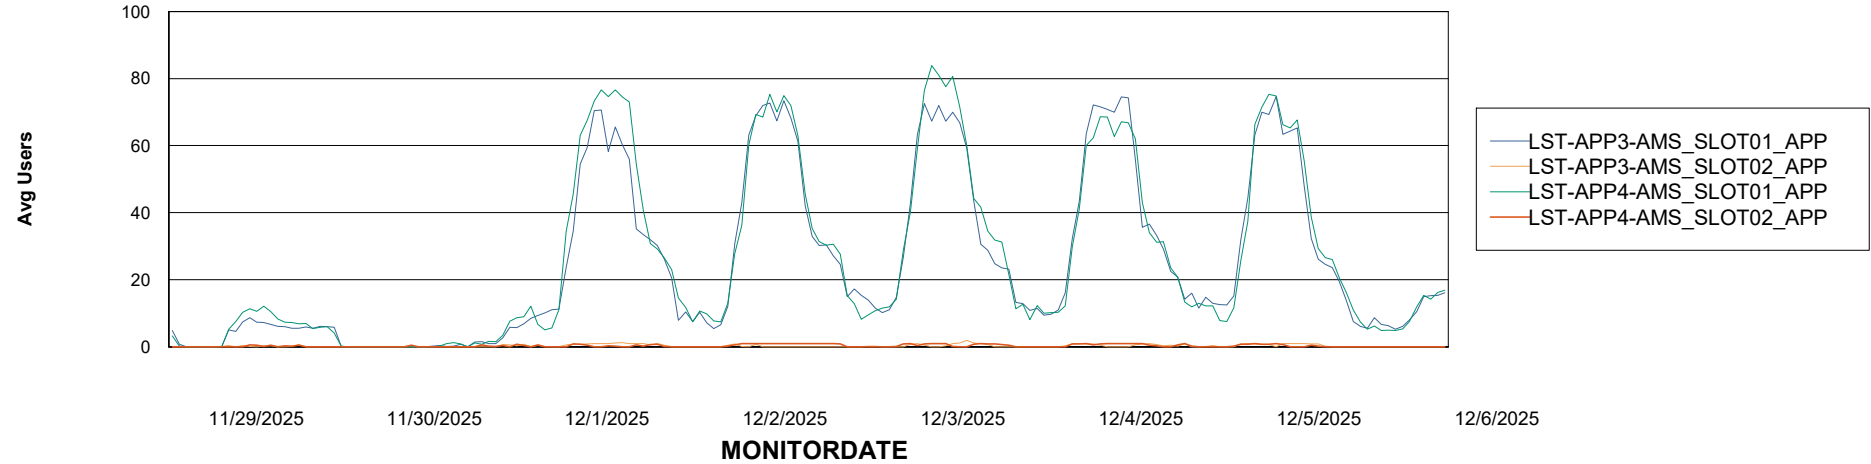

Avg users per day per ABS server