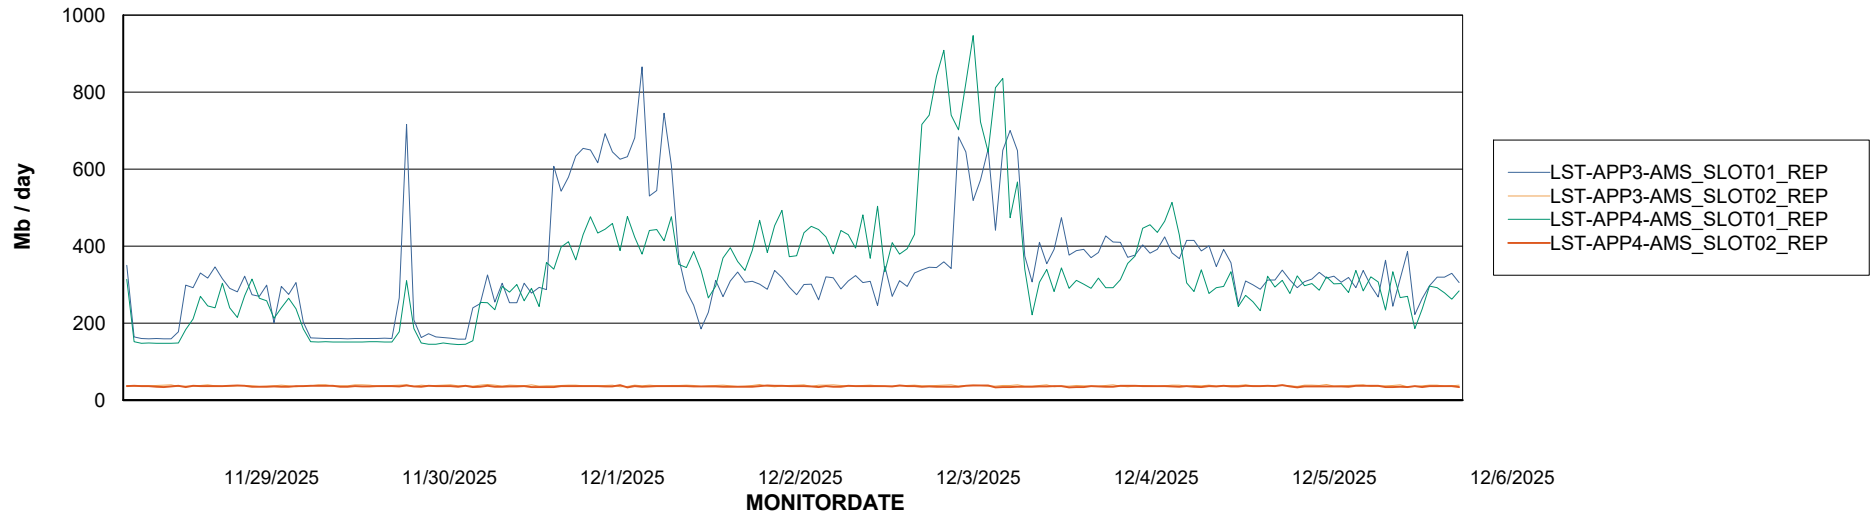

ABSSolute Application ReportServer Services

Avg memory used per ReportServer Service