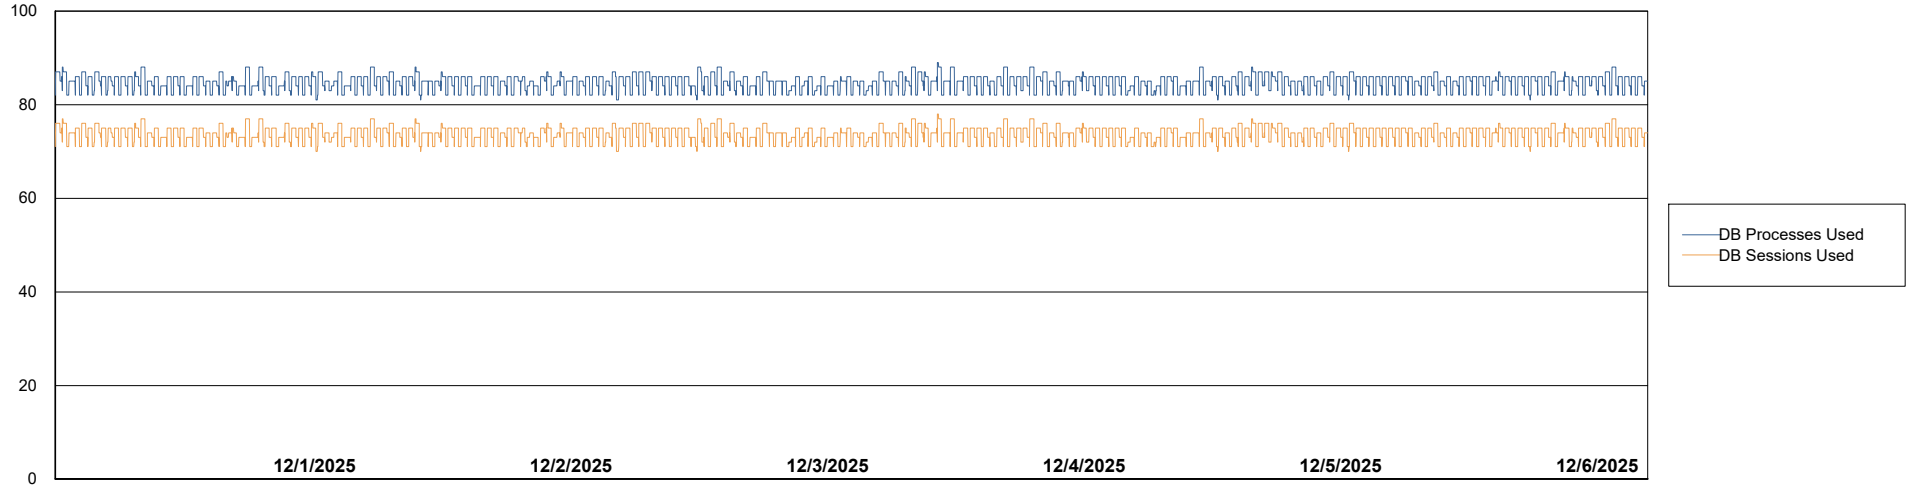

Database Performance LST-DBS4-AMS_DB_HSBABSME

DB Processes Max 1,000
DB Processes Max 0