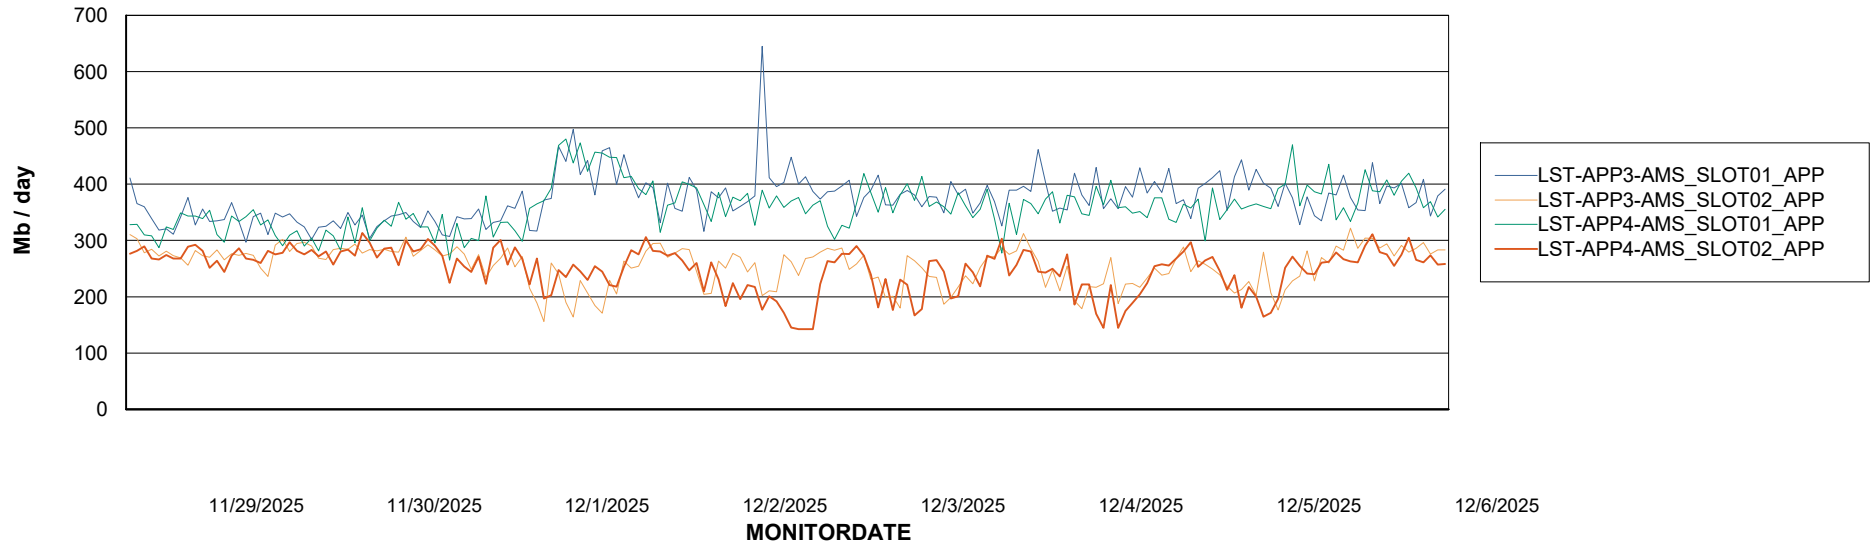

ABSSolute Application Server Services

Avg memory used per ABS Server Service