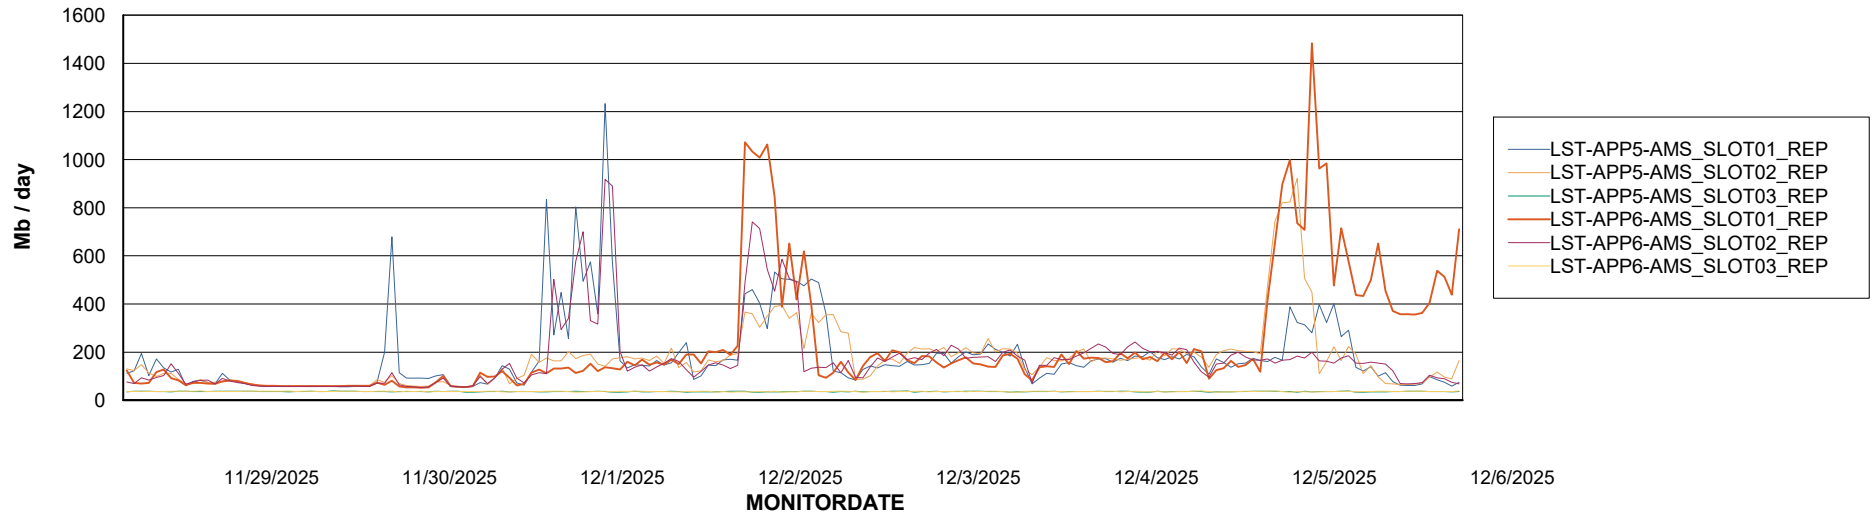

ABSSolute Application ReportServer Services

Avg memory used per ReportServer Service