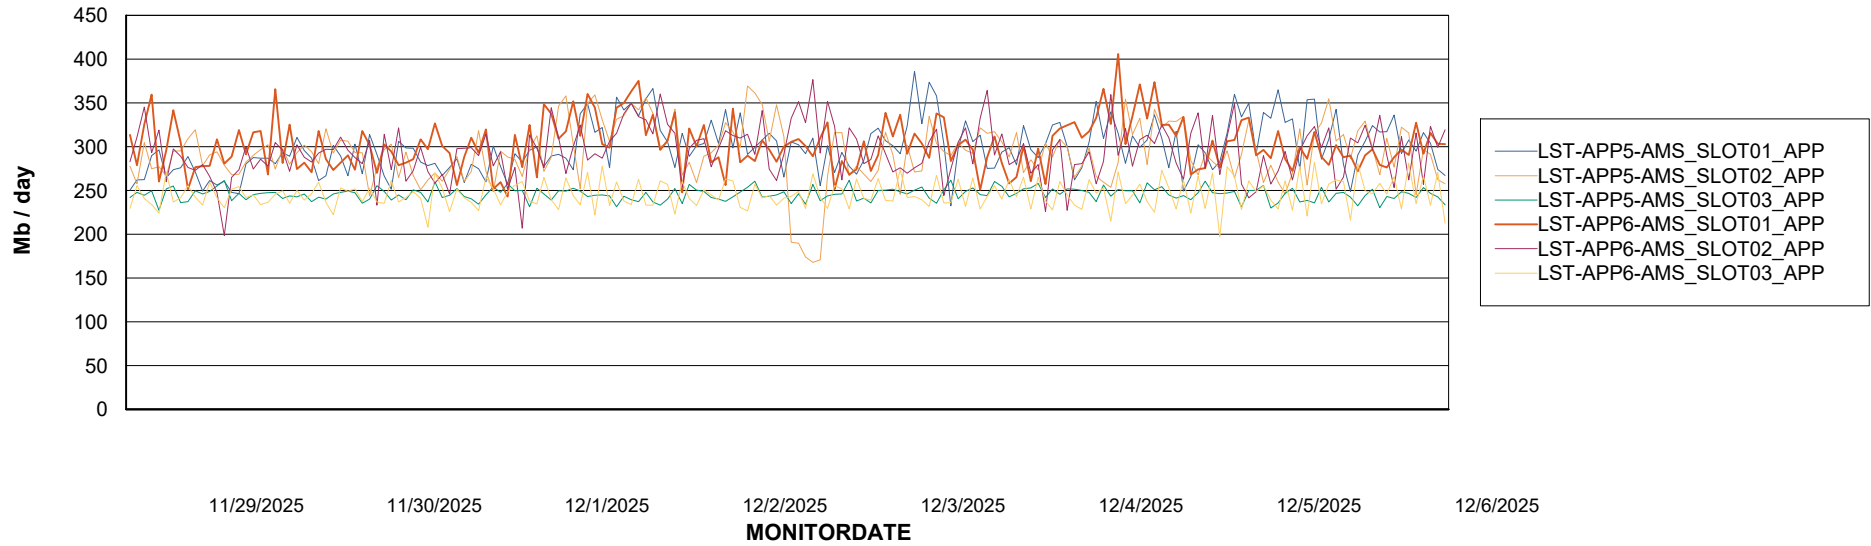

ABSSolute Application Server Services

Avg memory used per ABS Server Service