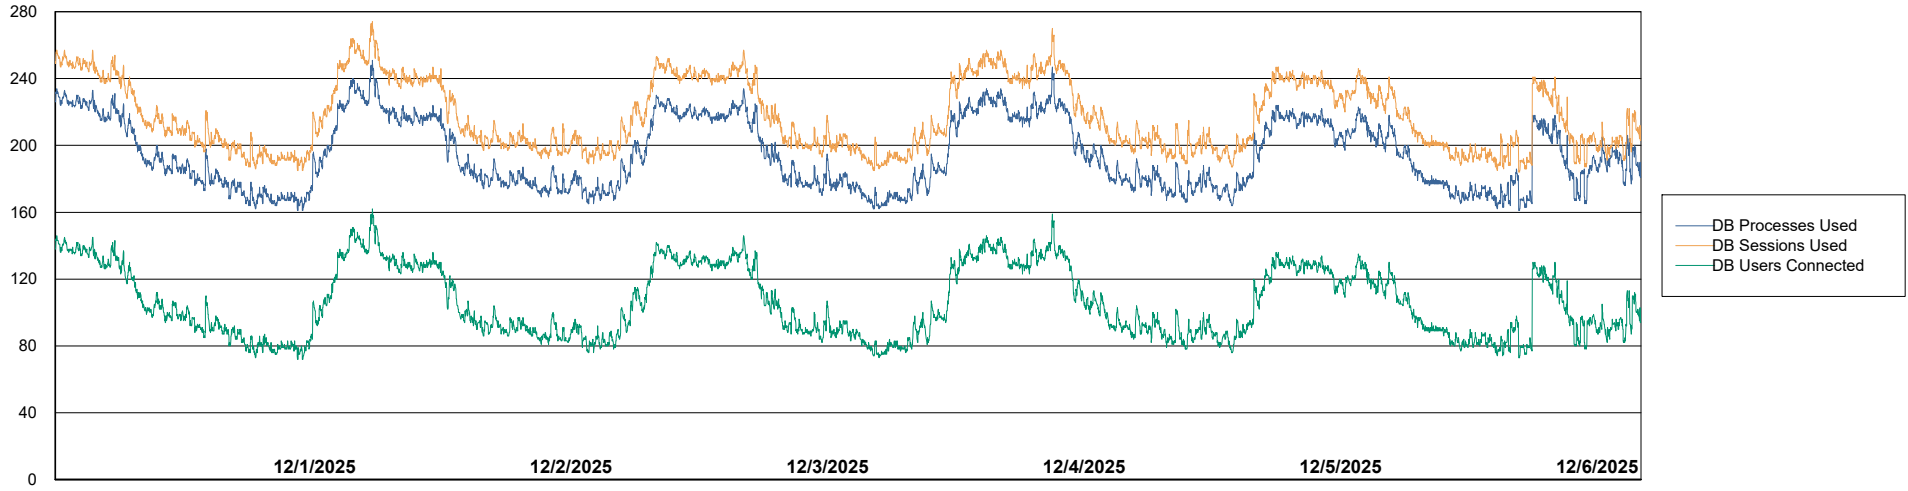

Database Performance LST-DBS5-AMS_DB_ABSEE