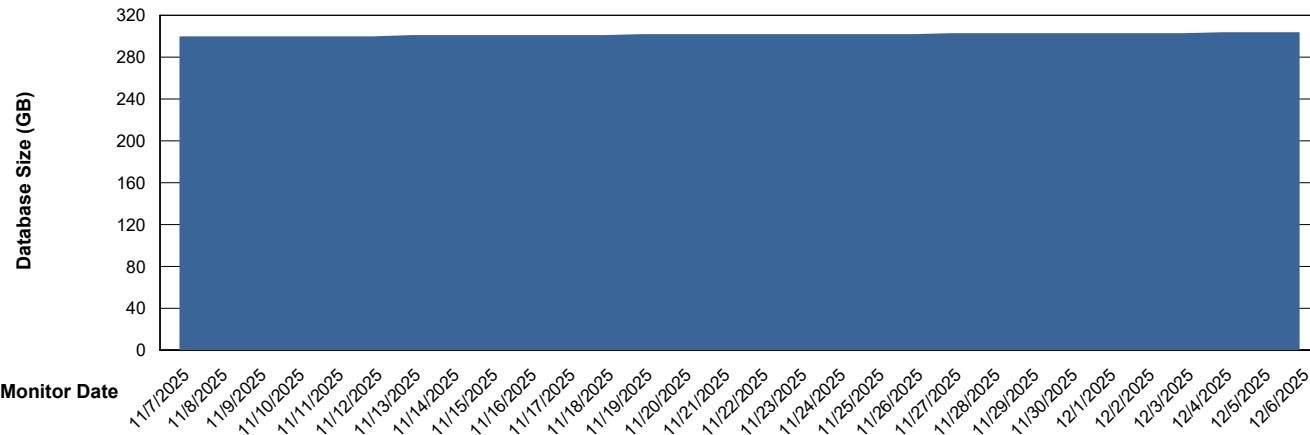

Database growth over last month

Database Tablespace LST-DBS5-AMS_DB_ABSEE

Date	Tablespace Name	Filesize (Gb)	Usedsize (Gb)	Percentage free
12/6/2025	ABSDATA	329	272	17
	INDX	60	20	67
12/5/2025	ABSDATA	329	272	17
	INDX	60	20	67
12/4/2025	ABSDATA	329	272	17
	INDX	60	20	67
12/3/2025	ABSDATA	329	272	17
	INDX	60	20	67
12/2/2025	ABSDATA	329	271	17
	INDX	60	20	67
12/1/2025	ABSDATA	329	271	18
	INDX	60	20	67
11/30/2025	ABSDATA	329	271	18
	INDX	60	20	67