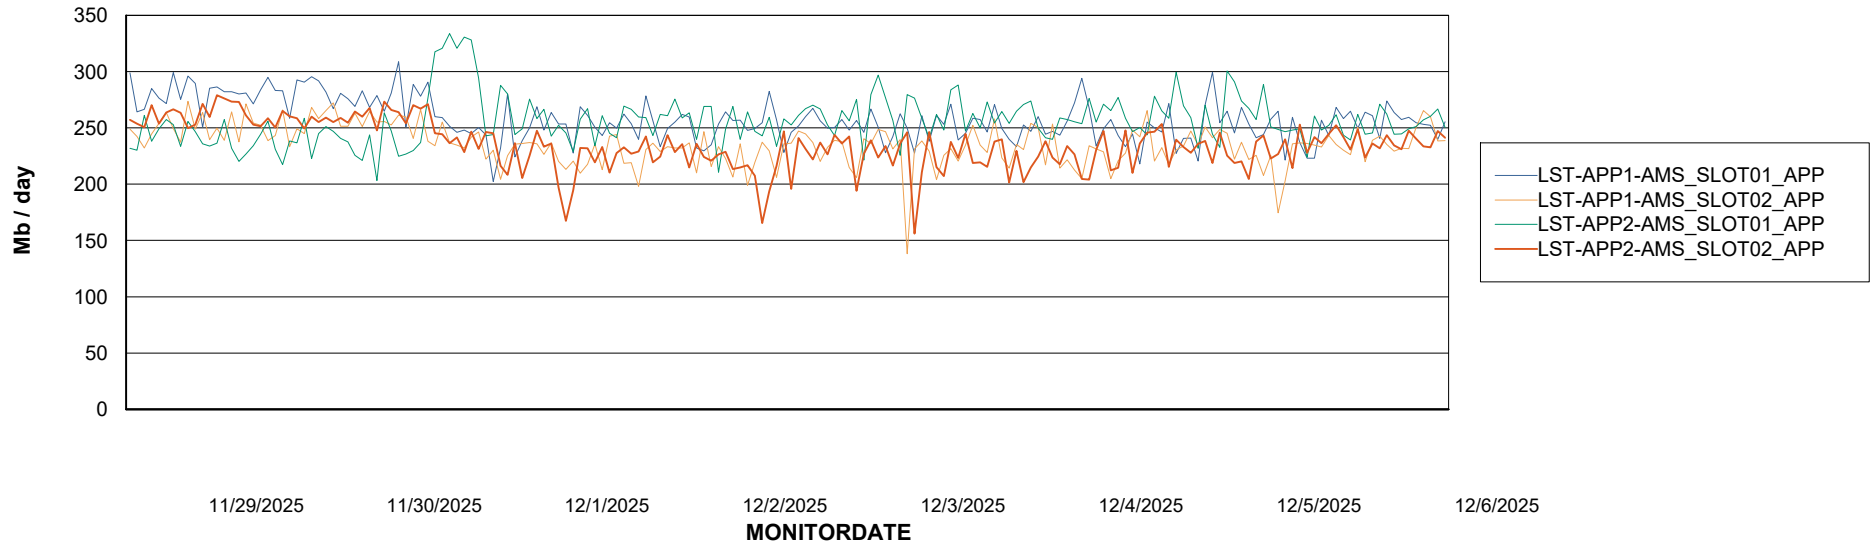

ABSSolute Application Server Services

Avg memory used per ABS Server Service