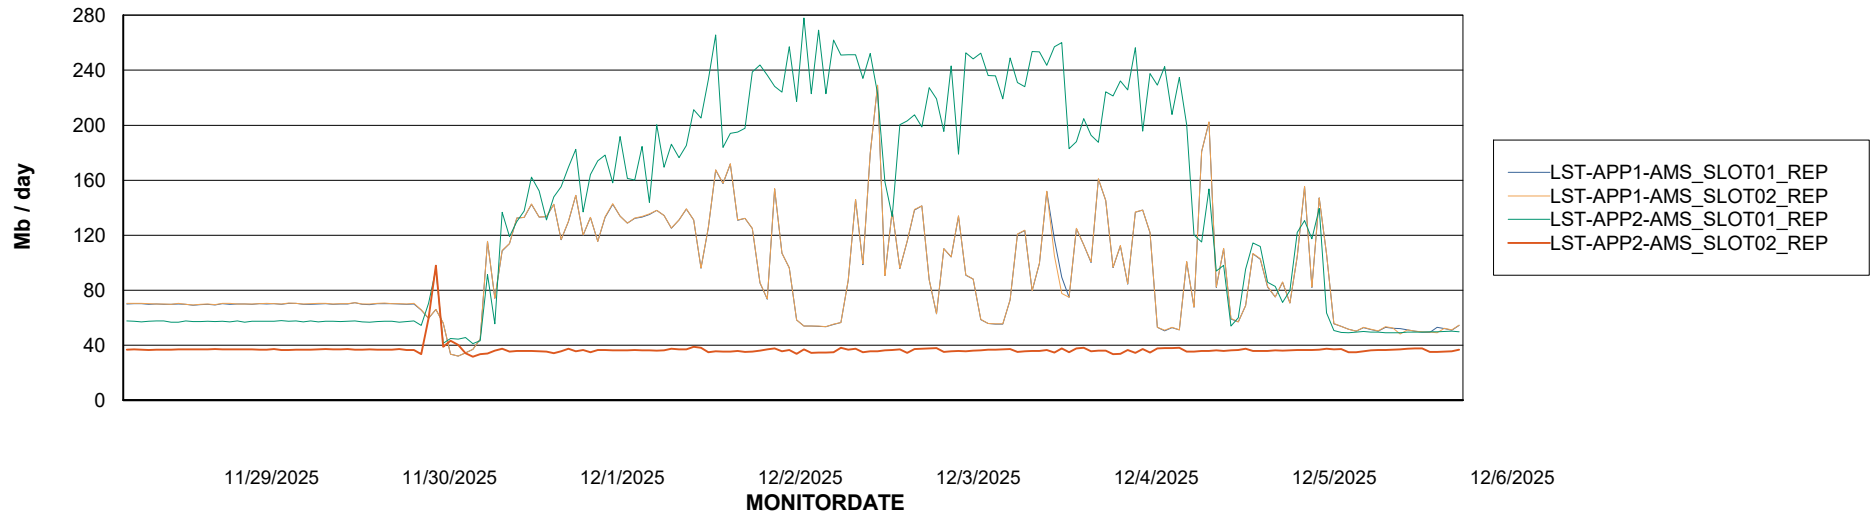

ABSSolute Application ReportServer Services

Avg memory used per ReportServer Service