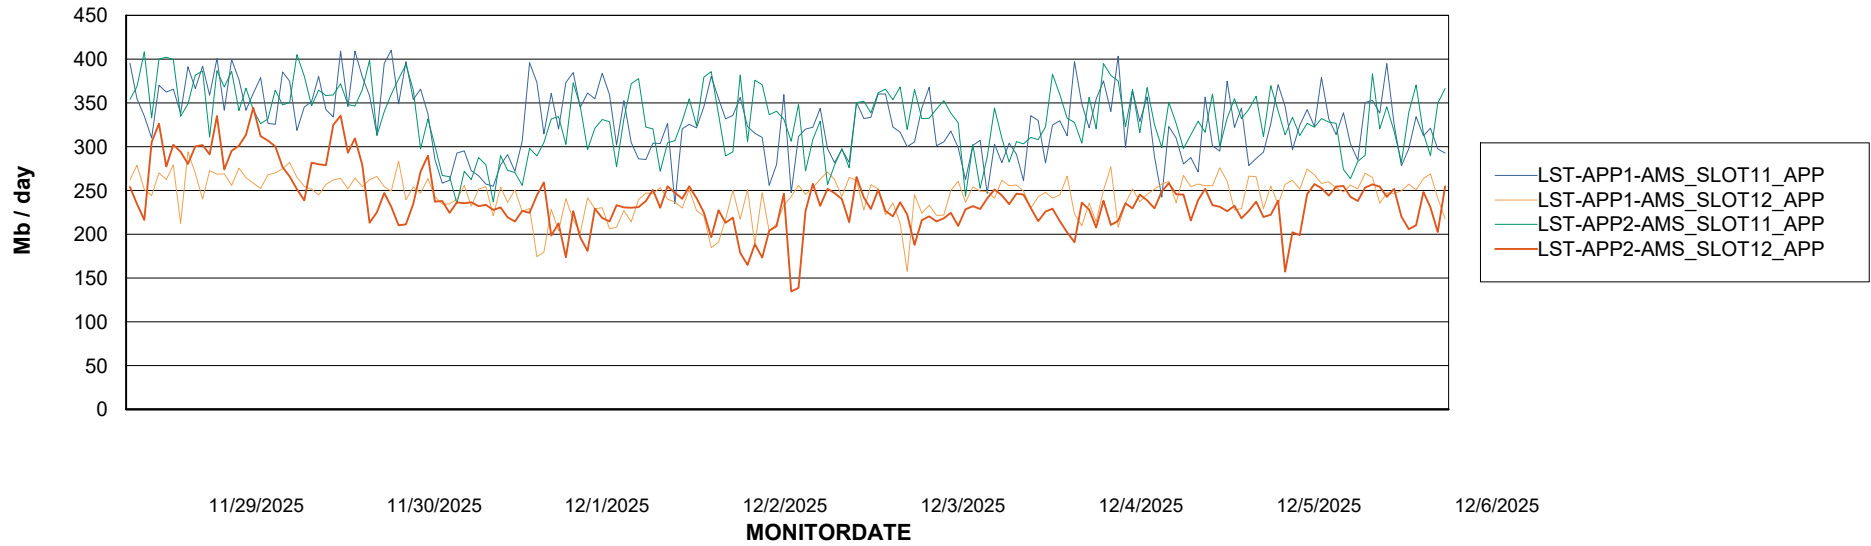

ABSSolute Application Server Services

Avg memory used per ABS Server Service