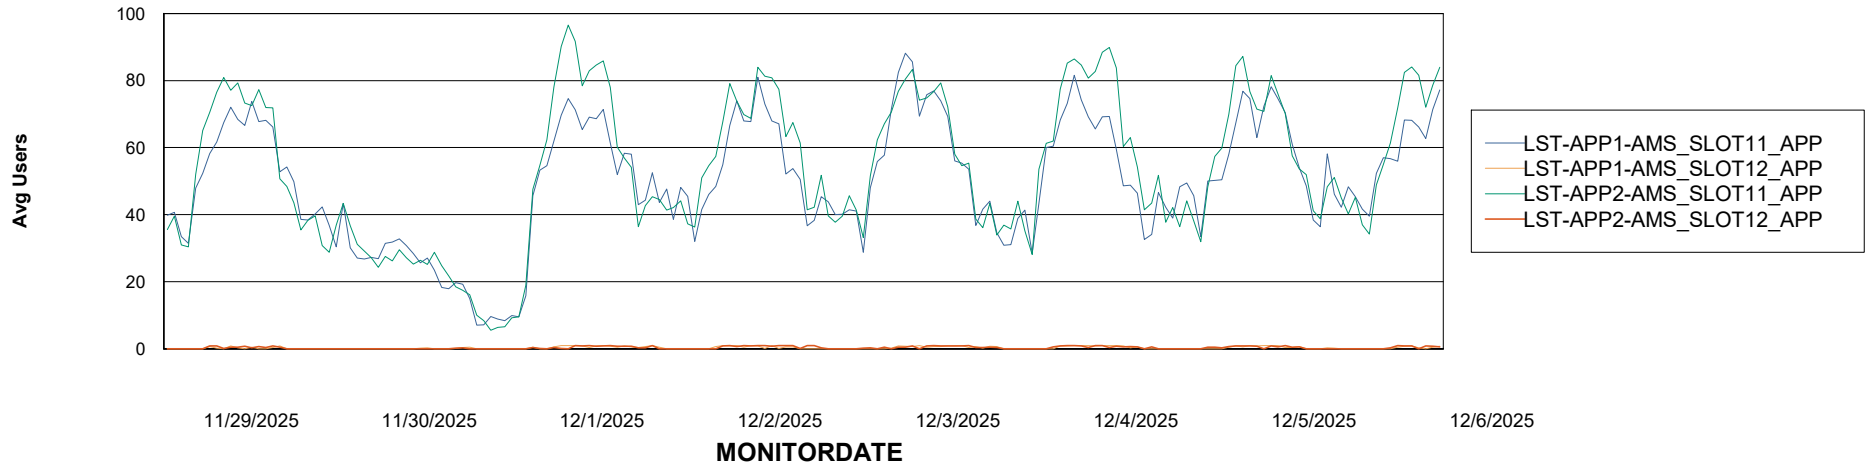

Weekly SLA Customer Report

Customer LST OCI AMS Production ABSCH2
Database ID 216

ABSSolute Application Server Services

Avg memory used per ABS Server Service

Avg users per day per ABS server

Weekly SLA Customer Report