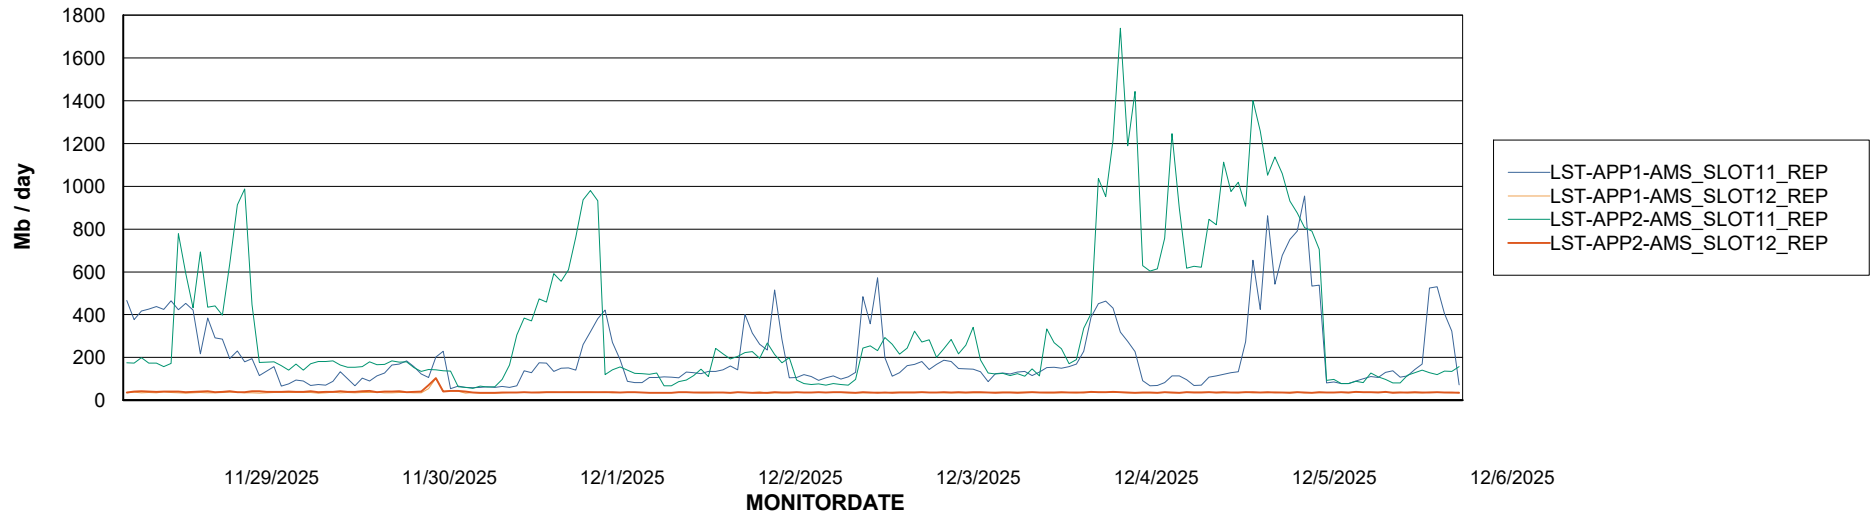

ABSSolute Application ReportServer Services

Avg memory used per ReportServer Service