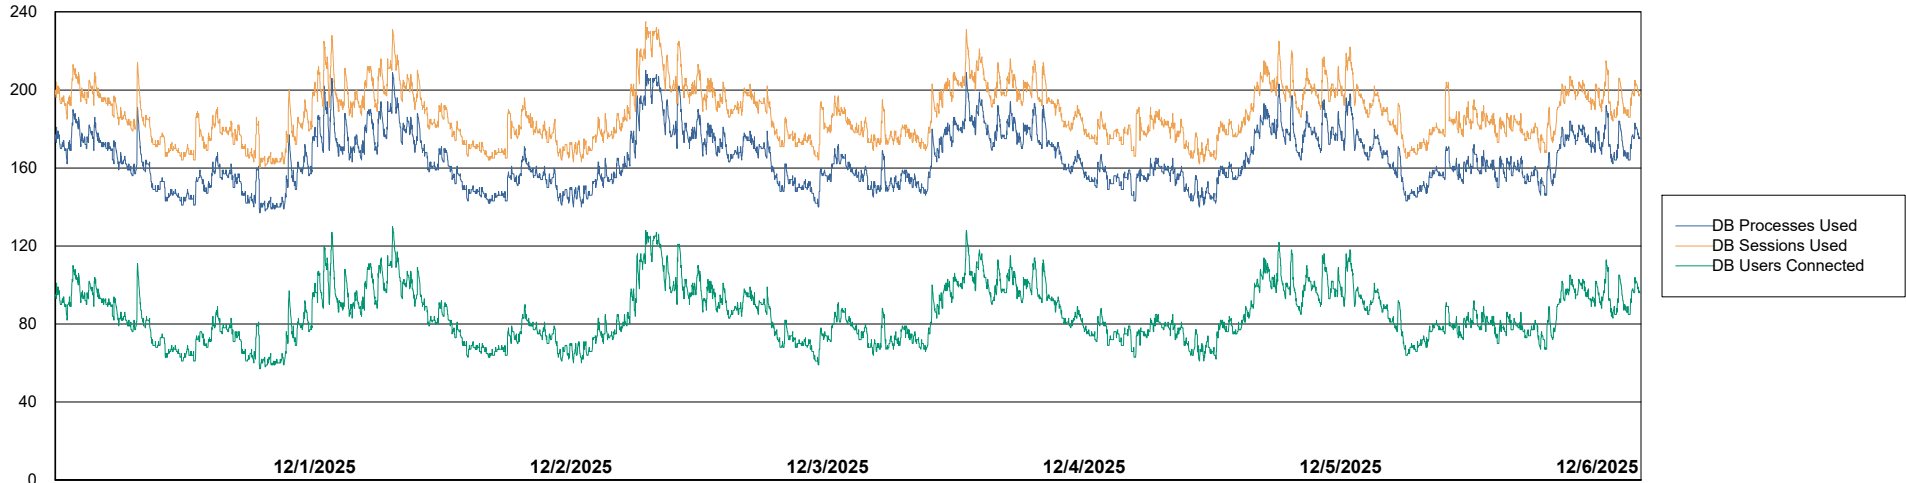

Database Performance LST-DBS2-AMS_DB_ABSCH2