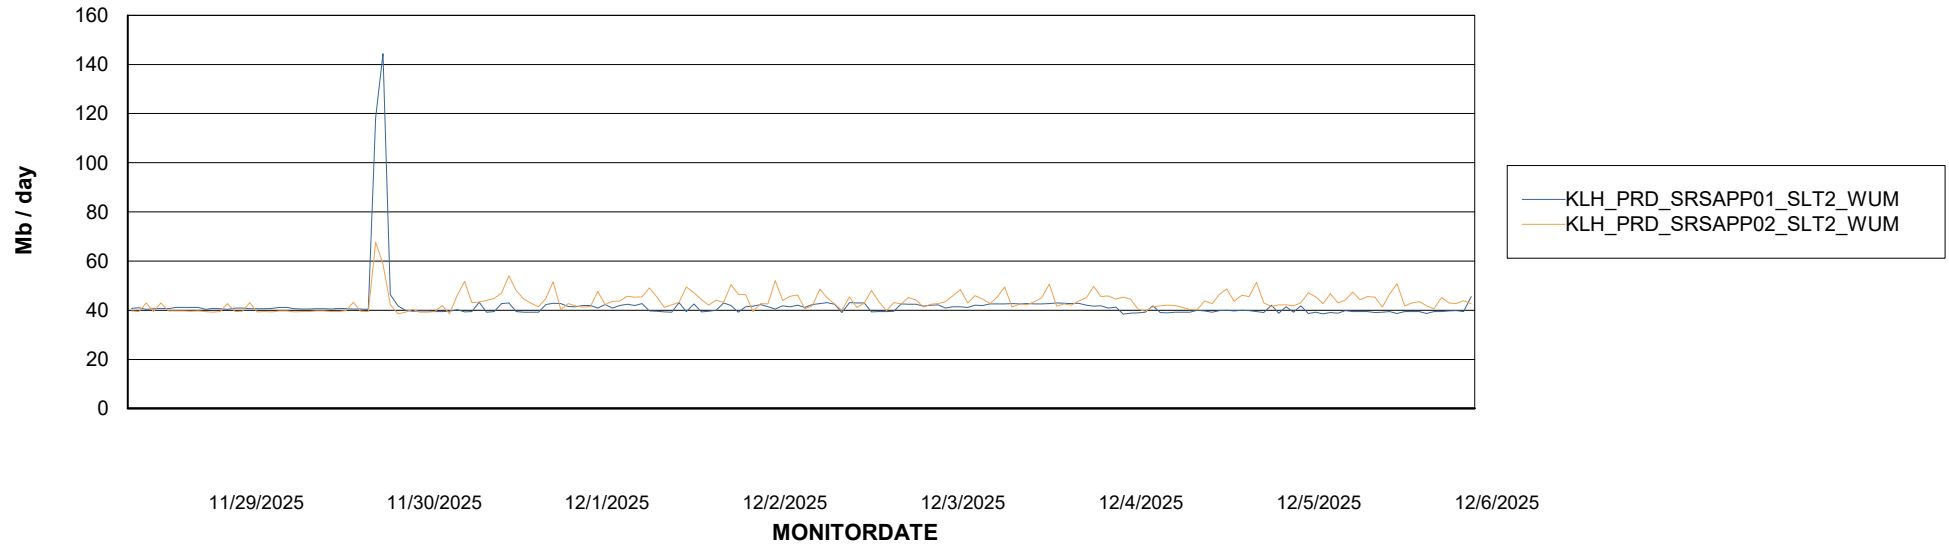

ABSSolute Web Component Services

Avg memory used per ABS Web component