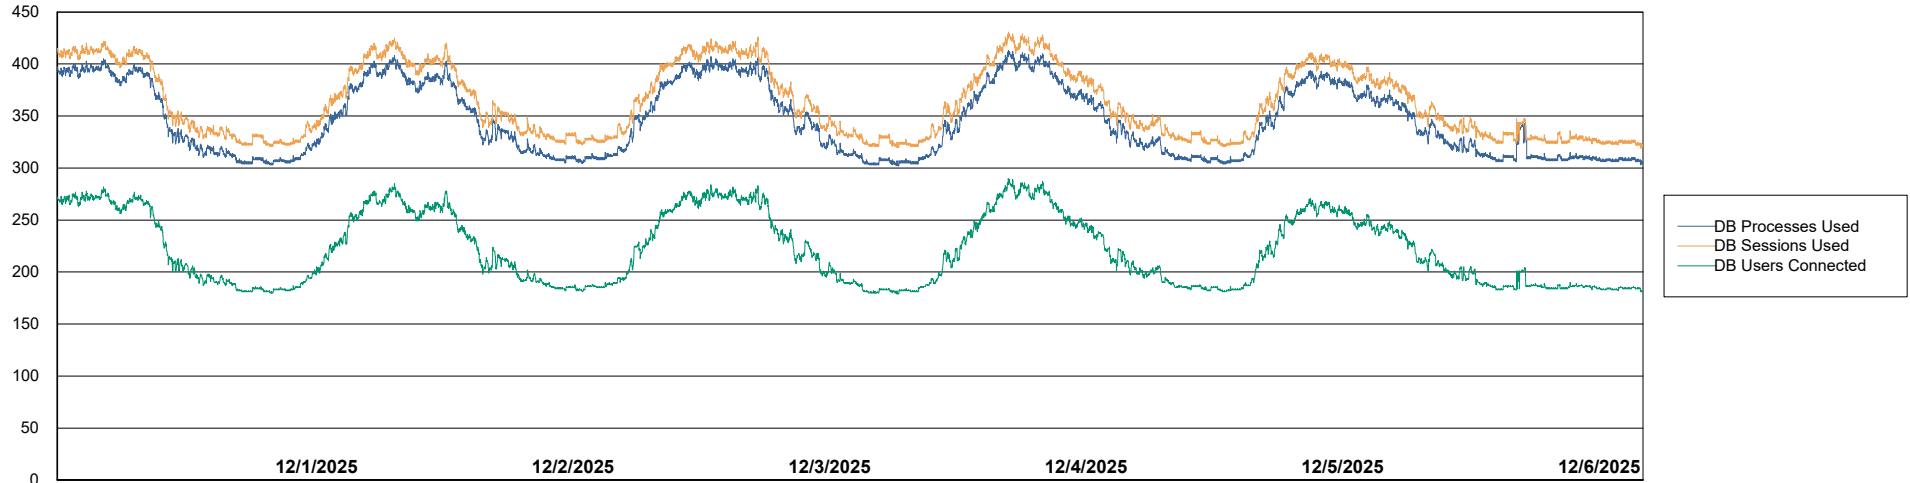

Weekly SLA Customer Report

Customer KLH_Production (24/7)
Database ID 139

Database Performance KLH_PRD_SRSBIDB02_ABS1

Weekly SLA Customer Report

Customer KLH_Production (24/7)
Database ID 139

Database Performance KLH_PRD_SRSDDB01_ABS1