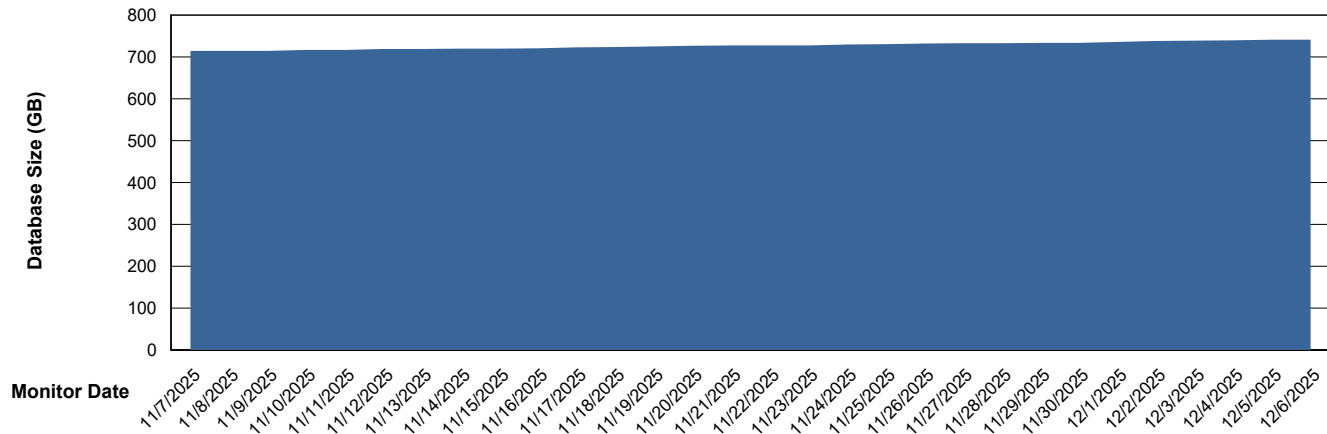

Customer KLH_Production (24/7)
Database ID 139

DATABASE SIZE KLH_PRD_SRSBIDB02_ABS1

Database growth over last month

DATABASE SIZE KLH_PRD_SRSDB01_ABS1

Database growth over last month

Weekly SLA Customer Report