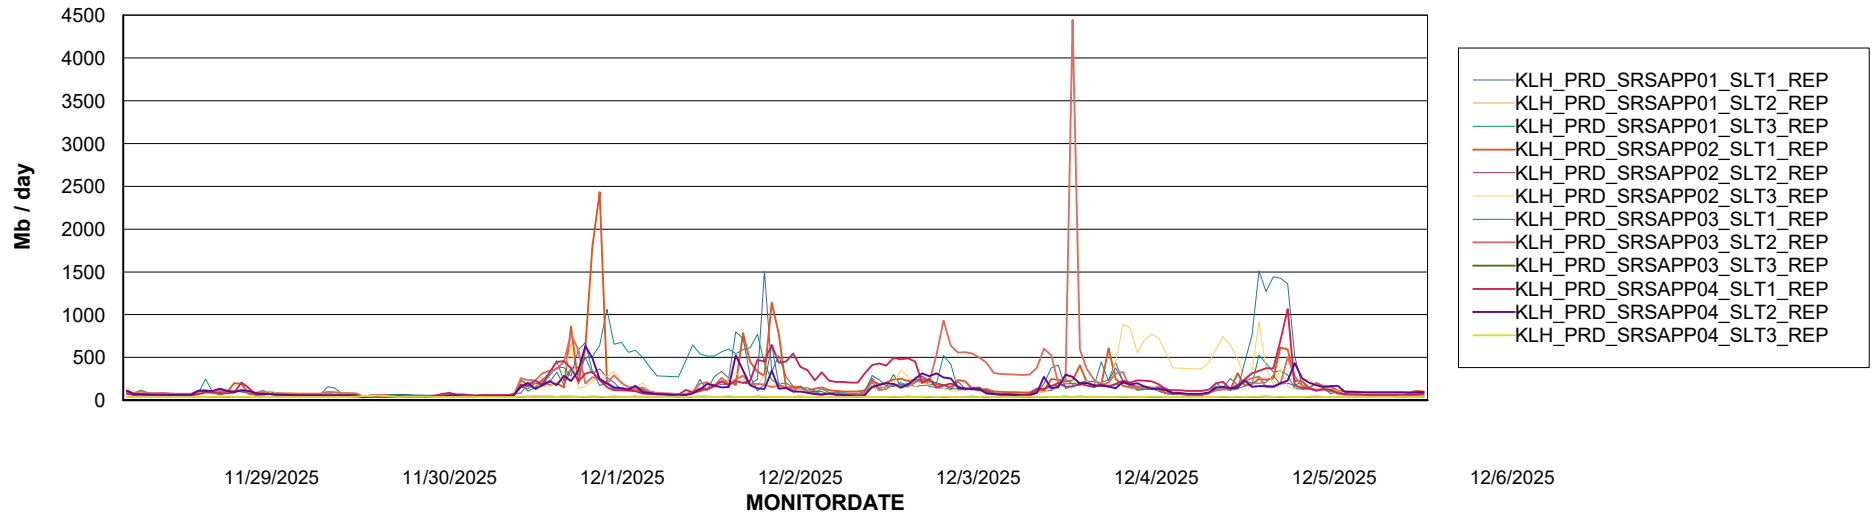

ABSSolute Application ReportServer Services

Avg memory used per ReportServer Service