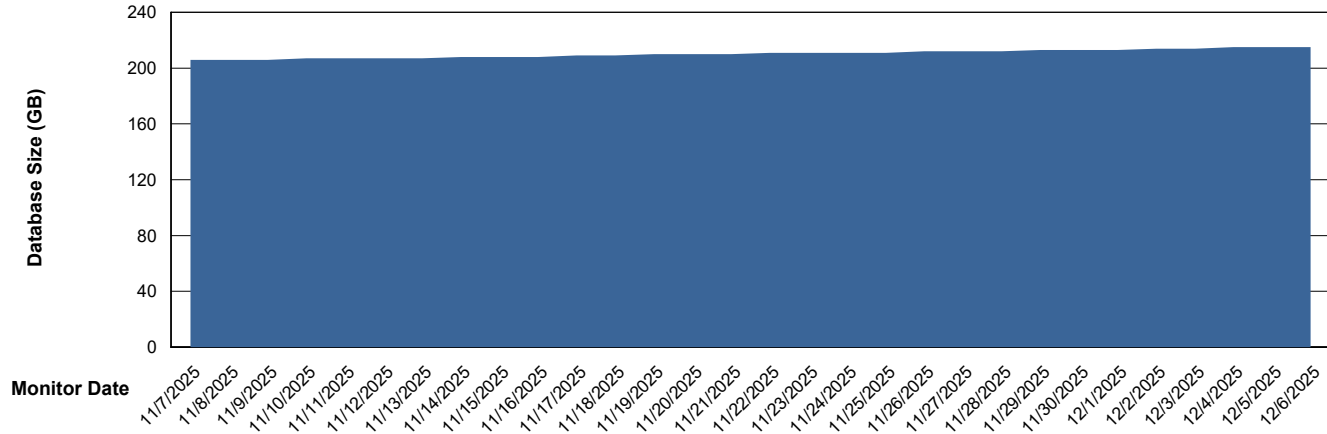

Weekly SLA Customer Report

Customer KLH_Production (24/7)
Database ID 139

Database Performance KLH_PRD_SRSD02_HSBABS1

DB Processes Max 1,000
DB Processes Max 0
DB Processes Max 4

Weekly SLA Customer Report

Customer KLH_Production (24/7)
Database ID 139

DATABASE SIZE KLH_PRD_SRSBIDB02_ABS1

Database growth over last month

DATABASE SIZE KLH_PRD_SRSDB01_ABS1

Database growth over last month

Weekly SLA Customer Report