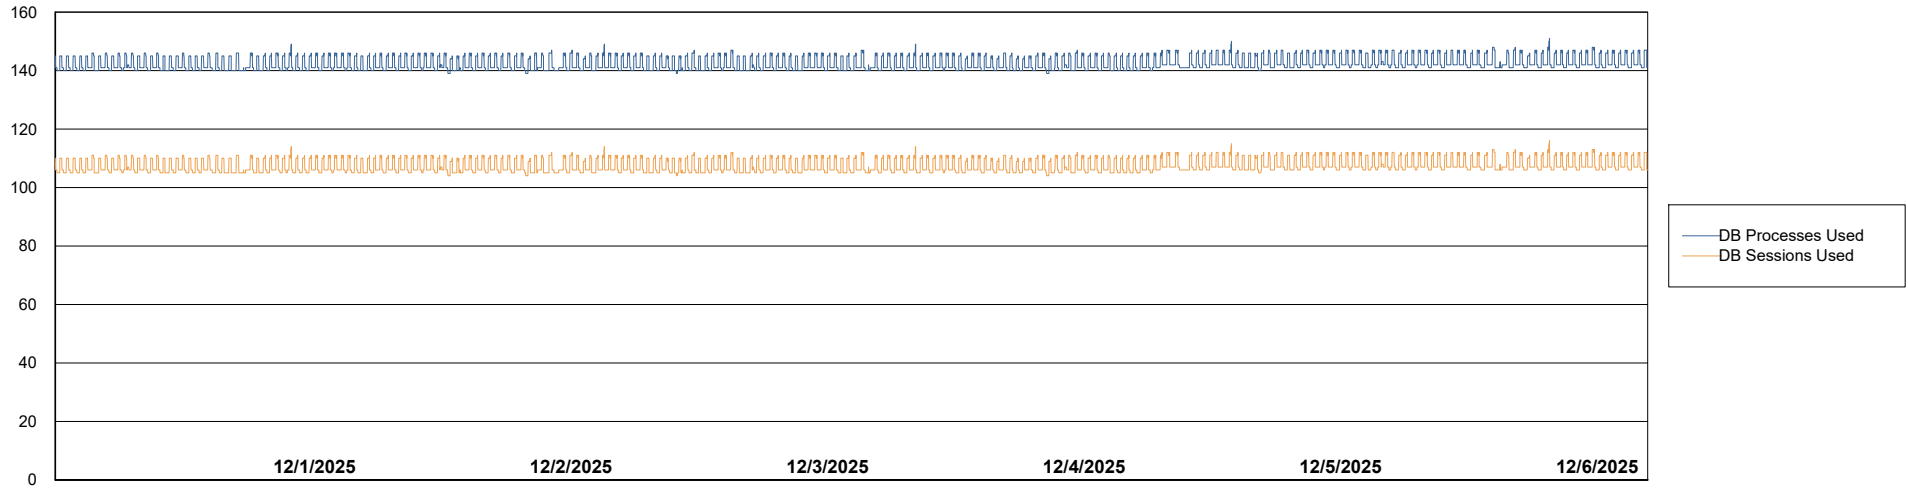

Database Performance KLH_PRD_SRSD02_HSBABS1

DB Processes Max 1,000
DB Processes Max 0
DB Processes Max 4