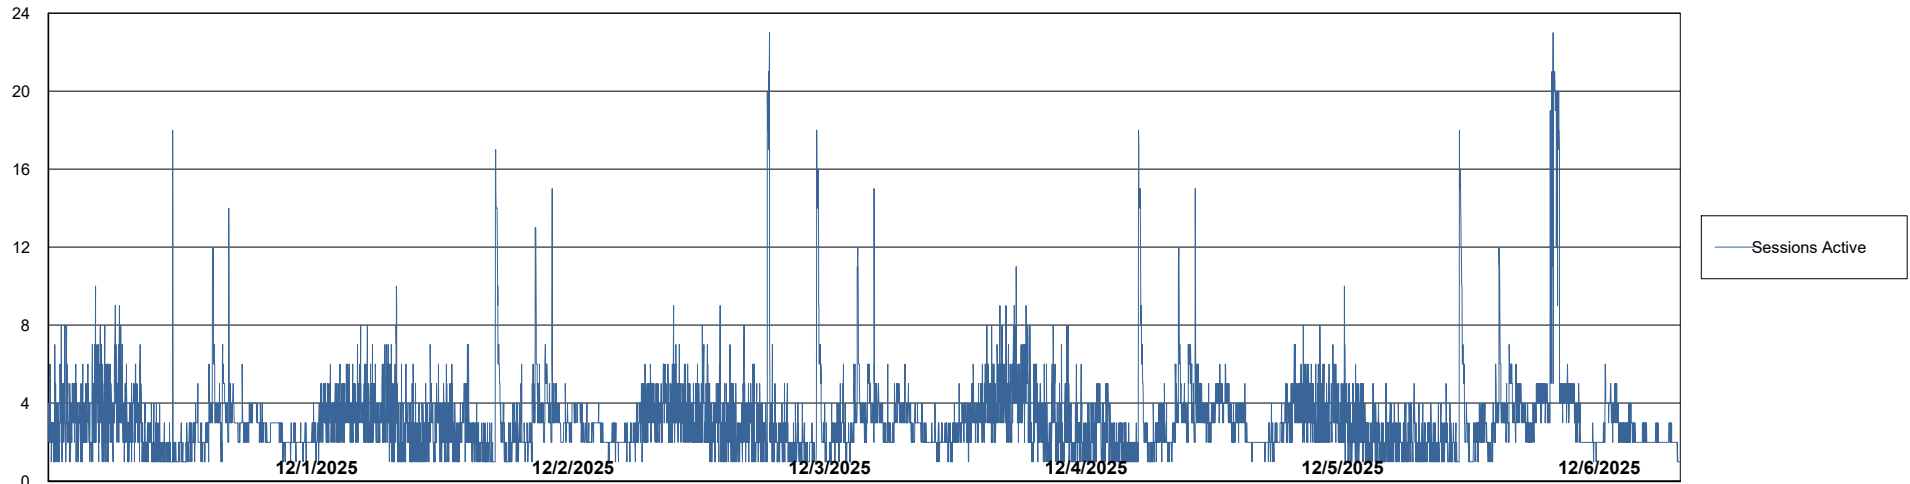

Weekly SLA Customer Report

Customer KLH_Production (24/7)
Database ID 139

Database Performance KLH_PRD_SRSBIDB02_ABS1

Weekly SLA Customer Report

Customer KLH_Production (24/7)
Database ID 139

Database Performance KLH_PRD_SRSDDB01_ABS1