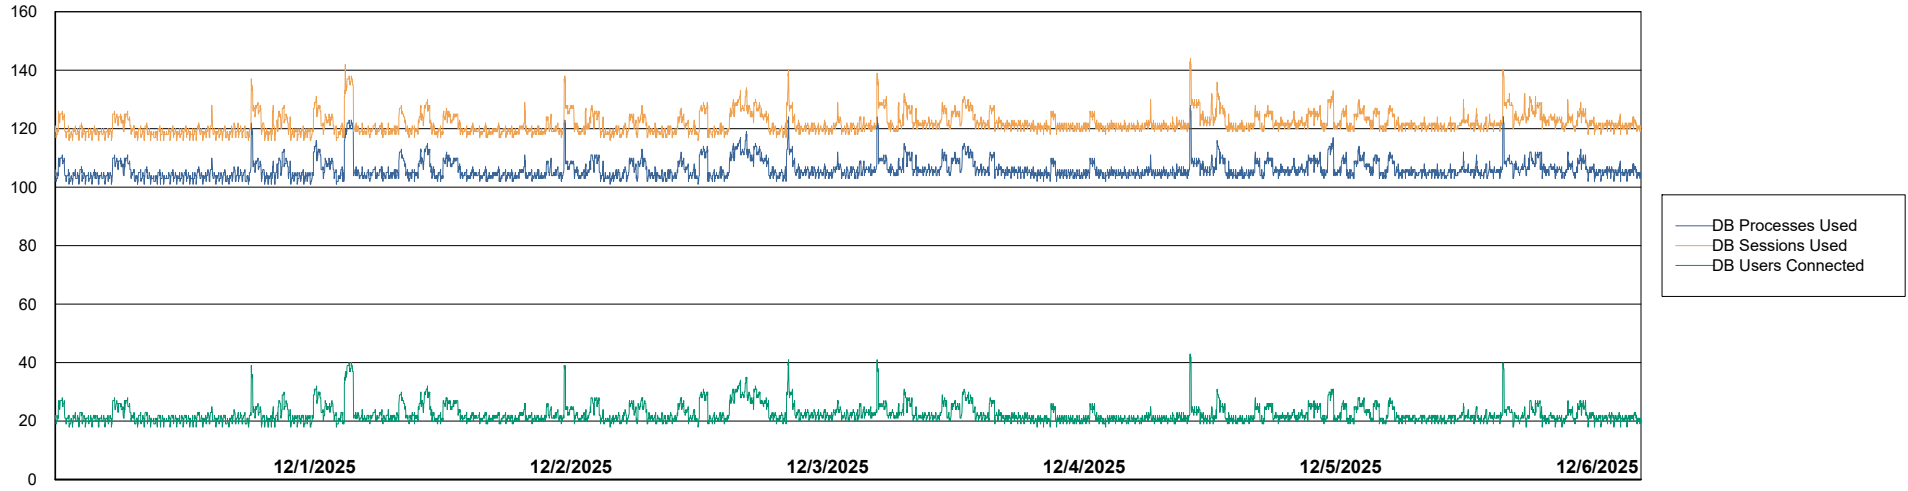

Weekly SLA Customer Report

Customer KLH_Production (24/7)
Database ID 139

Database Performance KLH_PRD_SRSBIDB02_ABS1

Weekly SLA Customer Report

Customer KLH_Production (24/7)
Database ID 139

Database Performance KLH_PRD_SRSDDB01_ABS1