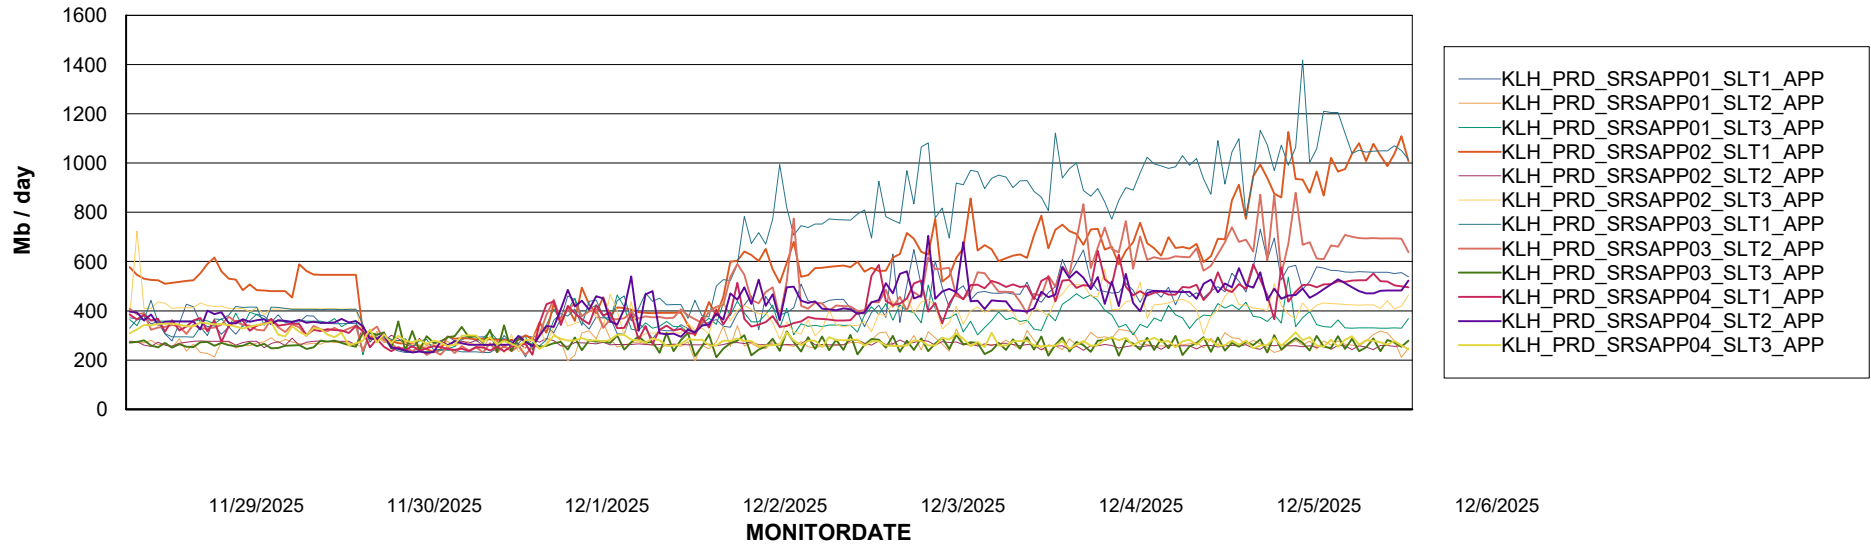

ABSSolute Application Server Services

Avg memory used per ABS Server Service