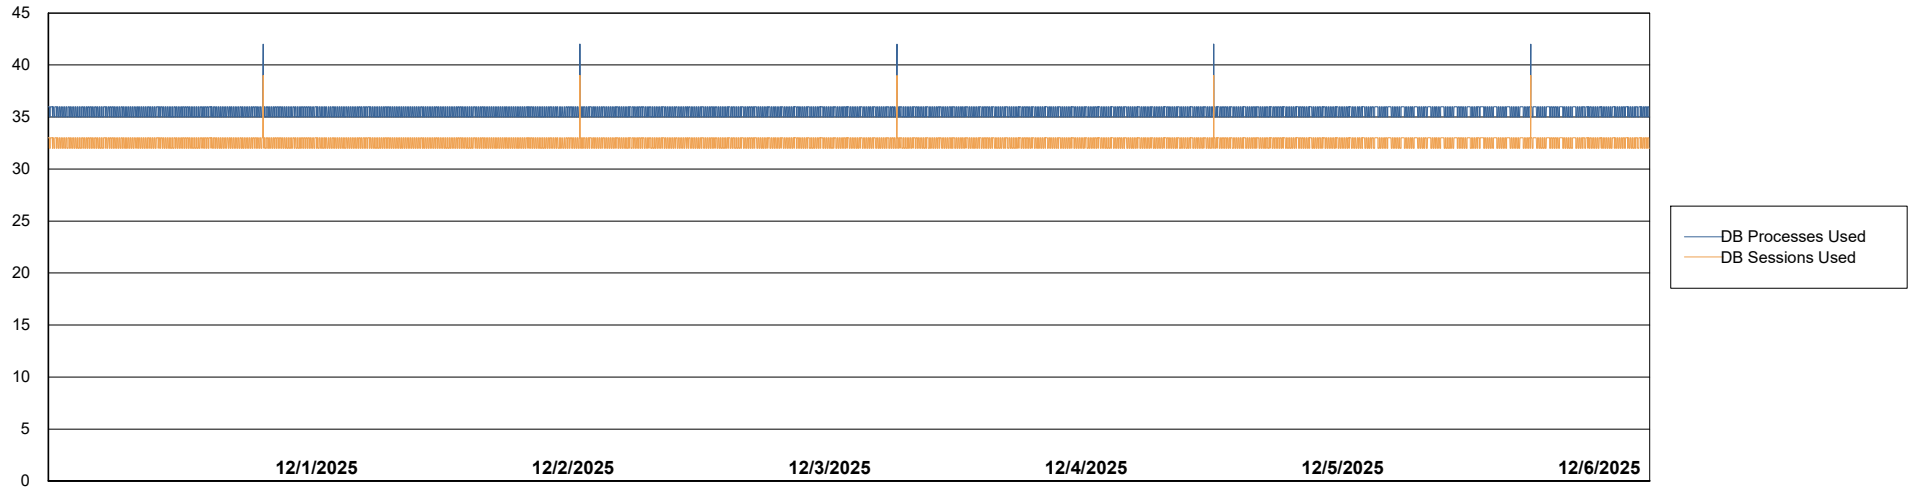

Database Performance KLA_STB_KLAHQORA06_DB_HSBABS1

DB Processes Max 1,000