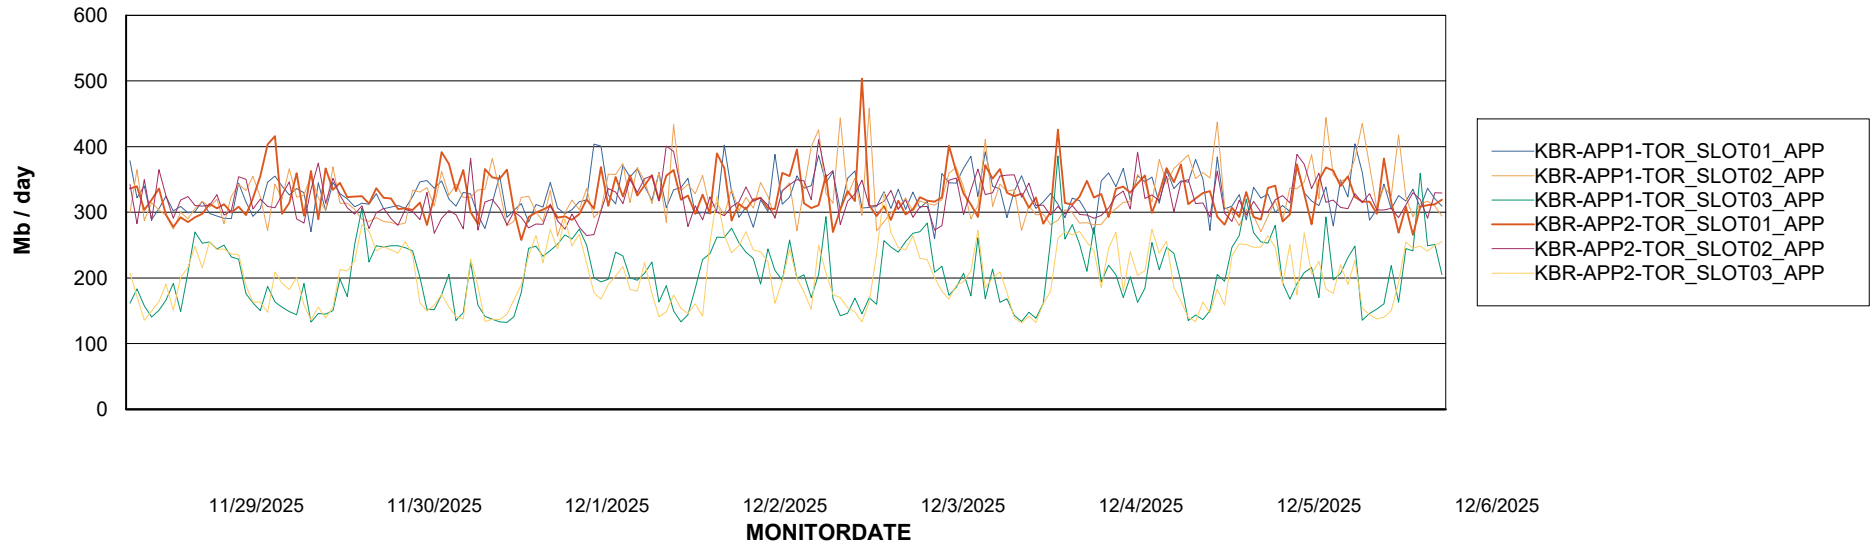

ABSSolute Application Server Services

Avg memory used per ABS Server Service