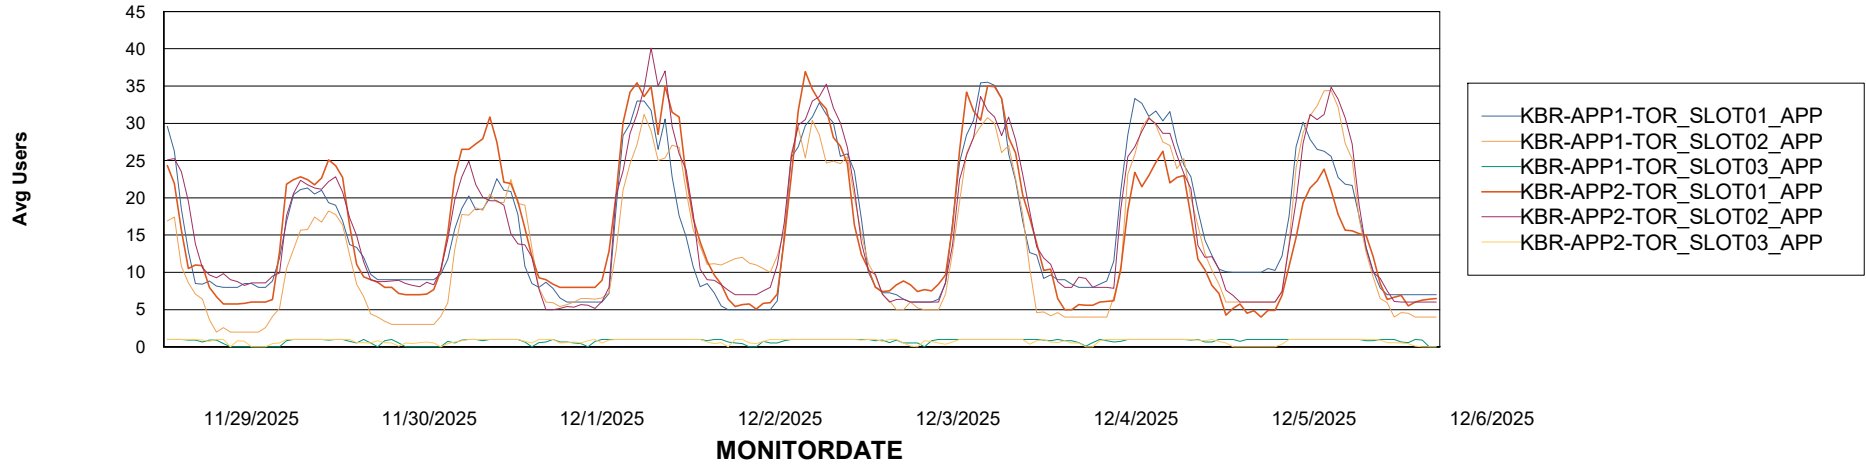

Avg users per day per ABS server