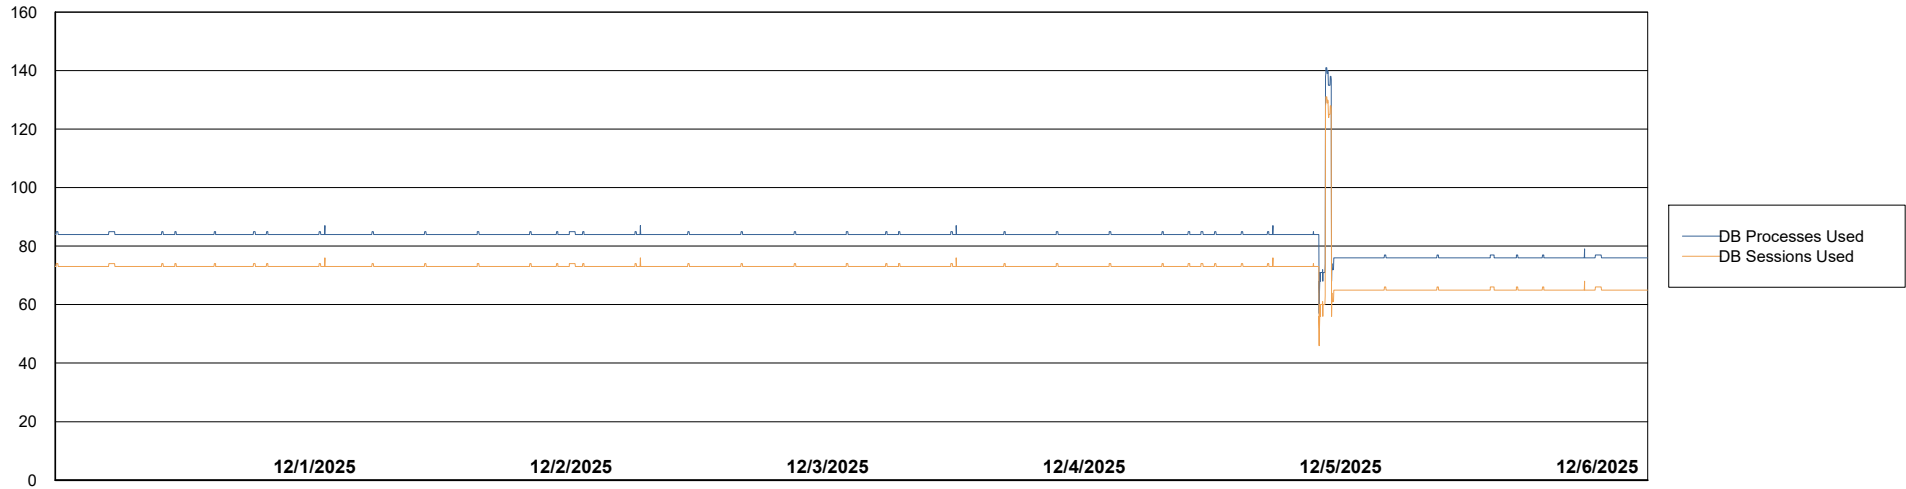

Database Performance KBR-DBS2-TOR_PROD_HSBABS1

DB Processes Max 1,000
DB Processes Max 0
DB Processes Max 4