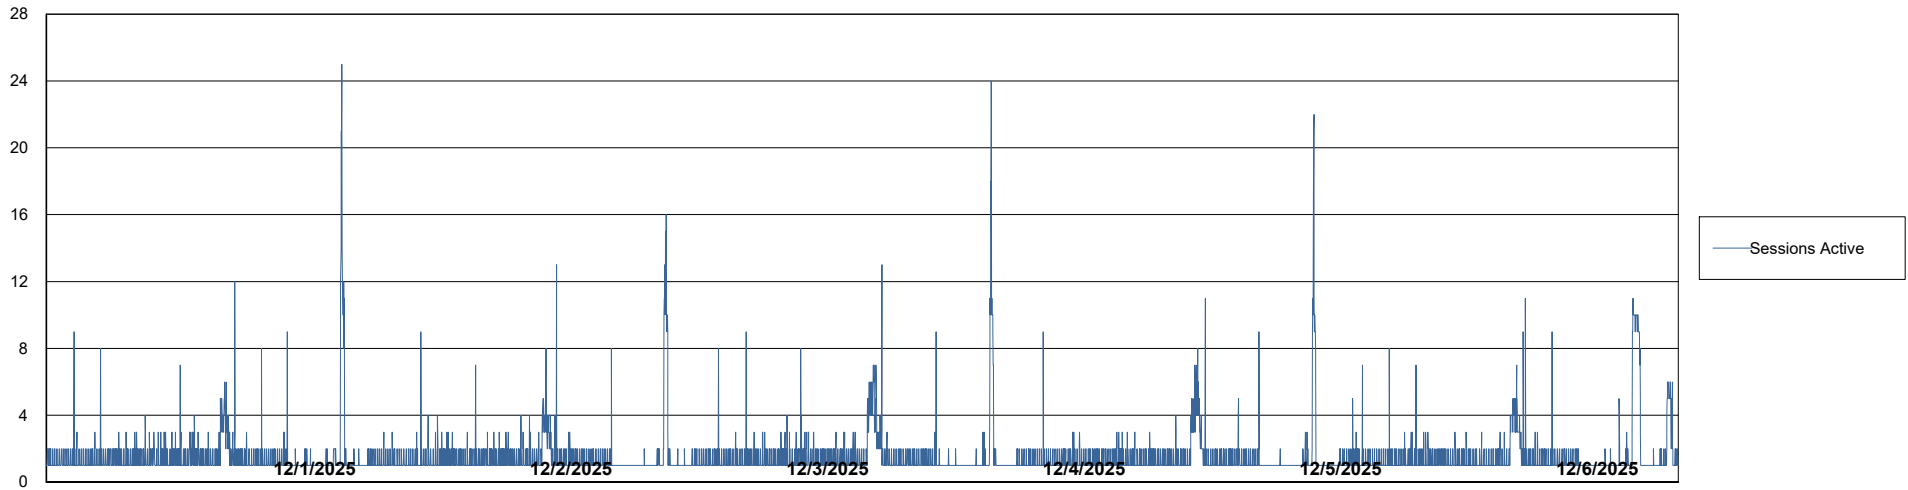

Weekly SLA Customer Report

Customer KBR OCI TOR Production
Database ID 200

Database Performance KBR-BI-TOR_PROD_ABS1

Weekly SLA Customer Report

Customer KBR OCI TOR Production
Database ID 200

Database Performance KBR-DBS1-TOR_PROD_ABS1