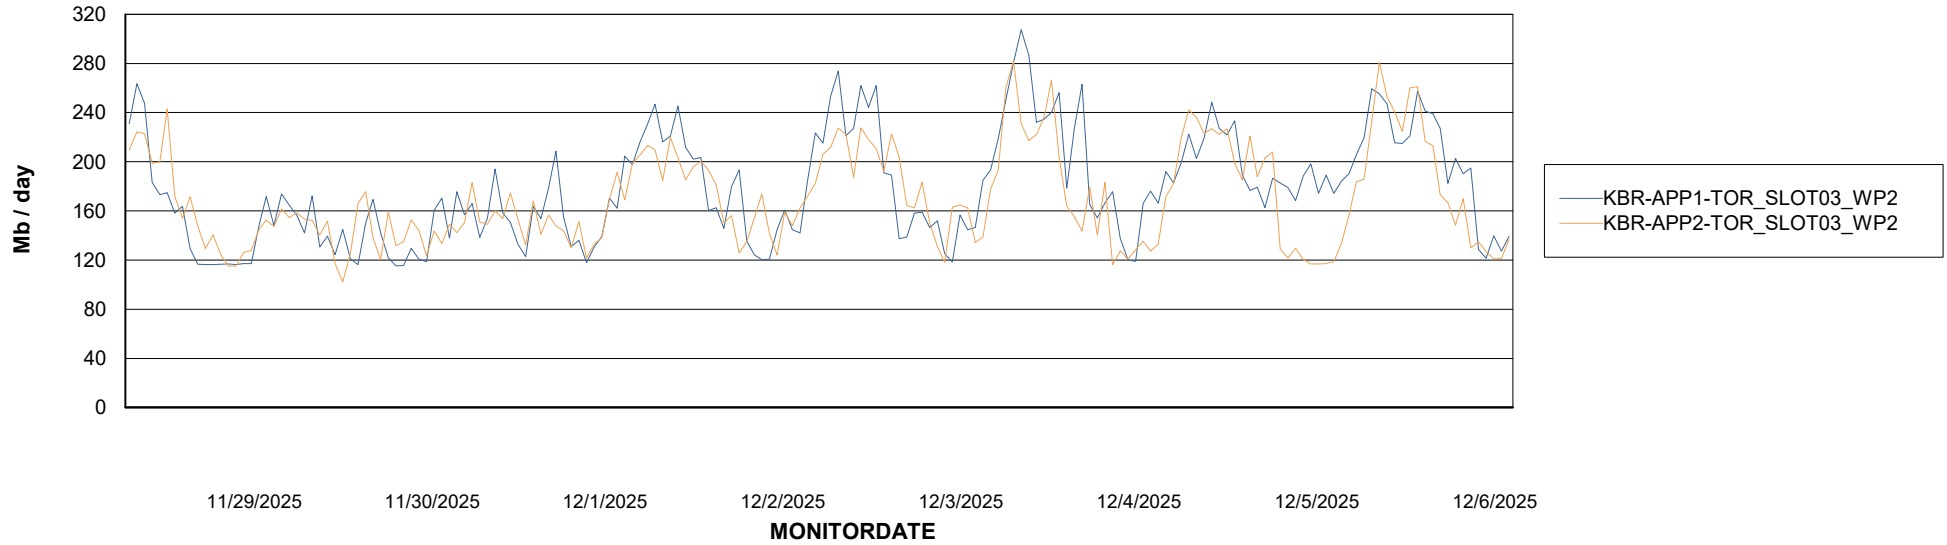

Avg memory used per ReportServer Service

Weekly SLA Customer Report

Customer KBR OCI TOR Production
Database ID 200

ABSSolute Web Component Services

Avg memory used per ABS Web component

Weekly SLA Customer Report