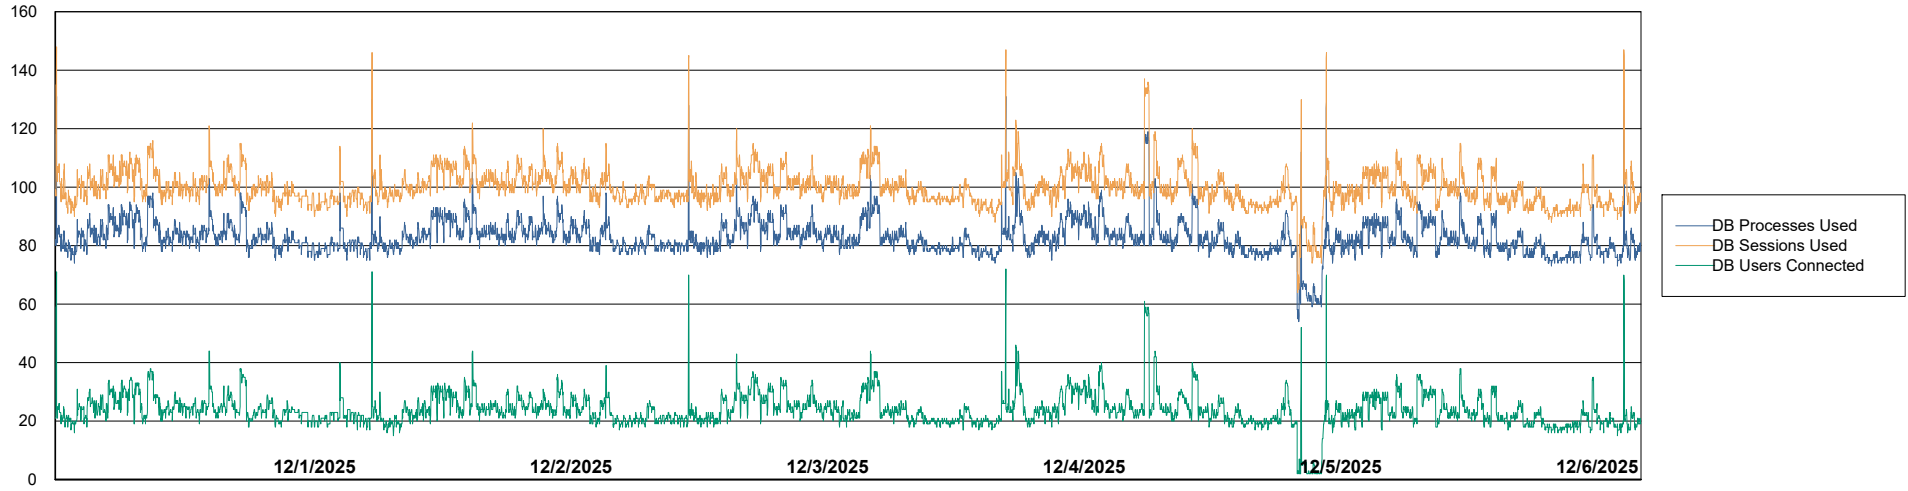

Database Performance KBR-BI-TOR_PROD_ABS1