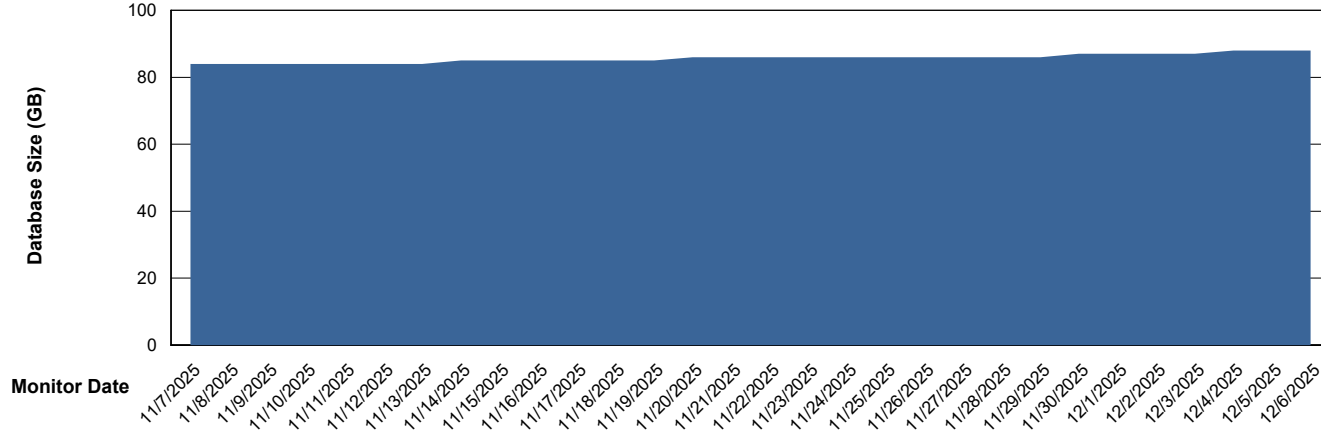

DATABASE SIZE KBR-BI-TOR_PROD_ABS1

Database growth over last month