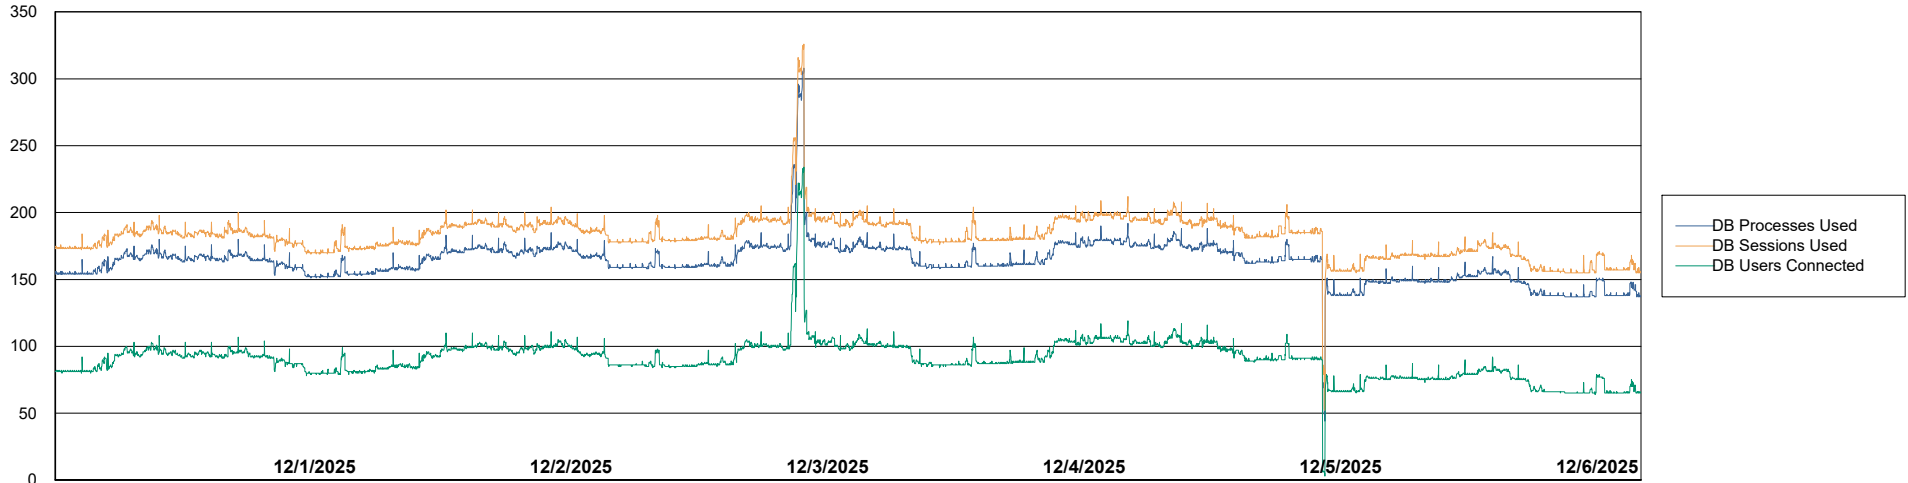

Weekly SLA Customer Report

Customer KBR OCI TOR Production
Database ID 200

Database Performance KBR-BI-TOR_PROD_ABS1

Weekly SLA Customer Report

Customer KBR OCI TOR Production
Database ID 200

Database Performance KBR-DBS1-TOR_PROD_ABS1