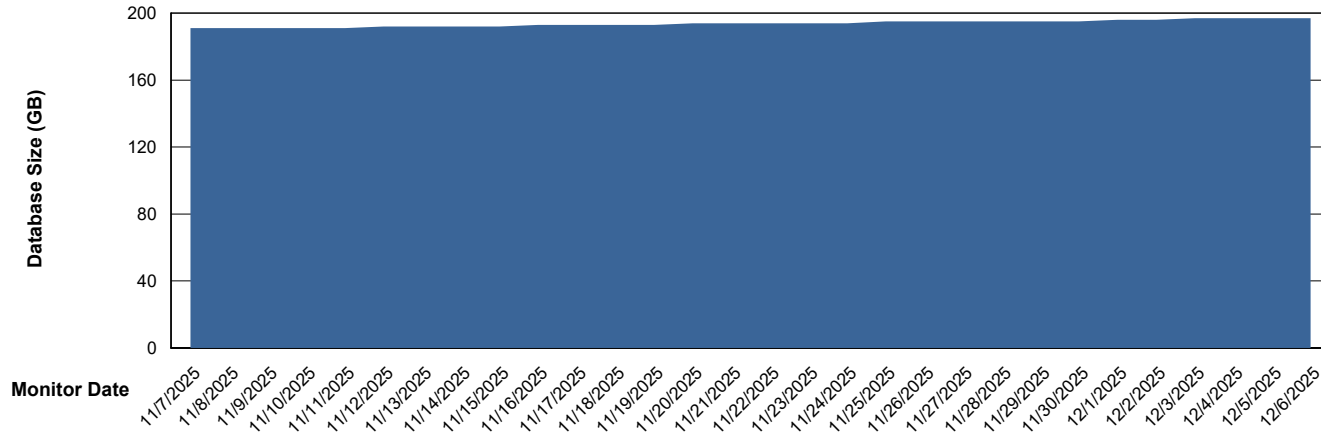

Customer KBR OCI TOR Production
Database ID 200

DATABASE SIZE KBR-BI-TOR_PROD_ABS1

Database growth over last month

DATABASE SIZE KBR-DBS1-TOR_PROD_ABS1

Database growth over last month

Weekly SLA Customer Report