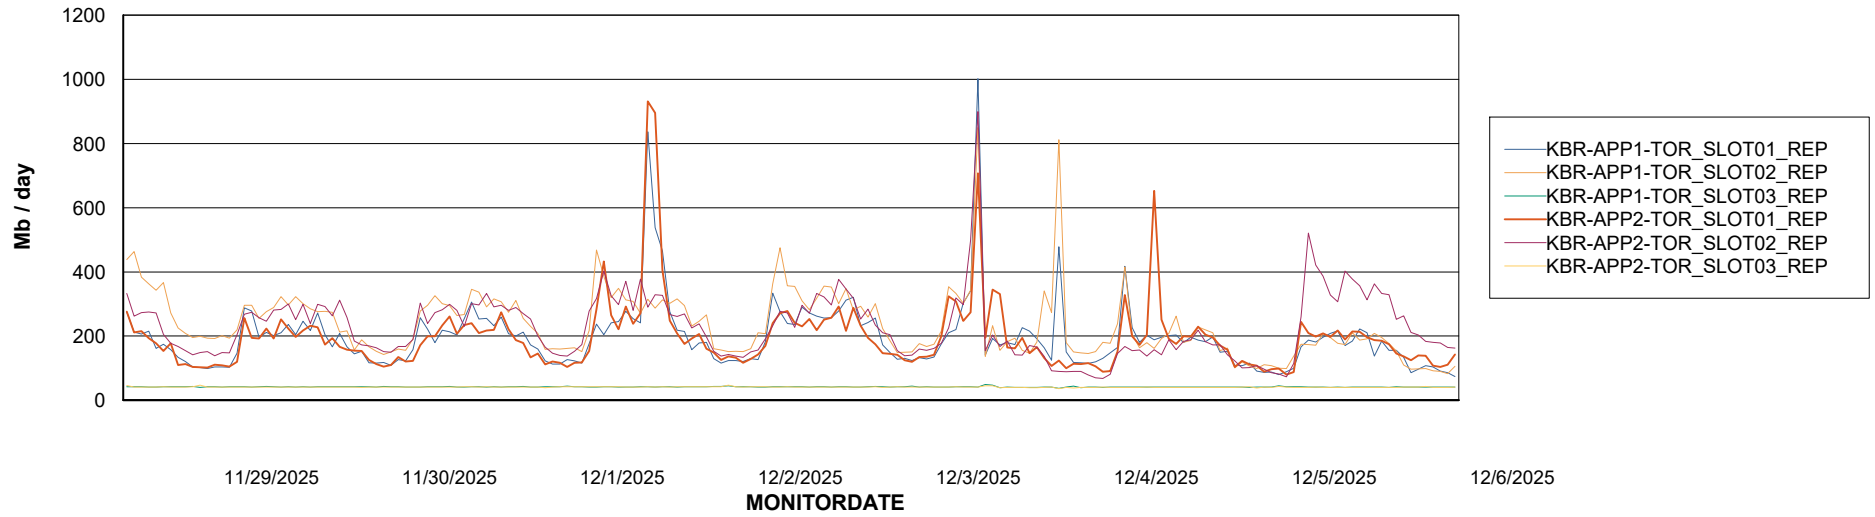

ABSSolute Application ReportServer Services

Avg memory used per ReportServer Service