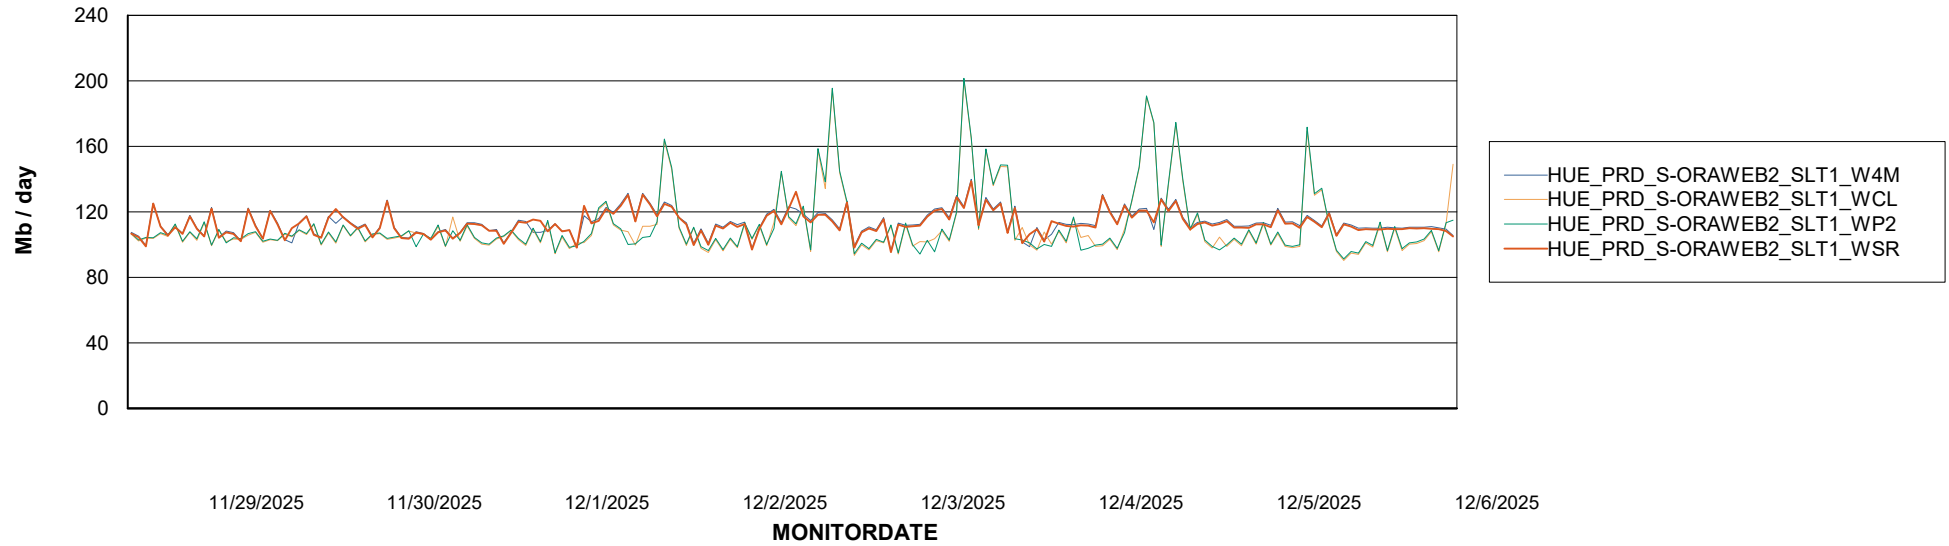

ABSSolute Web Component Services

Avg memory used per ABS Web component