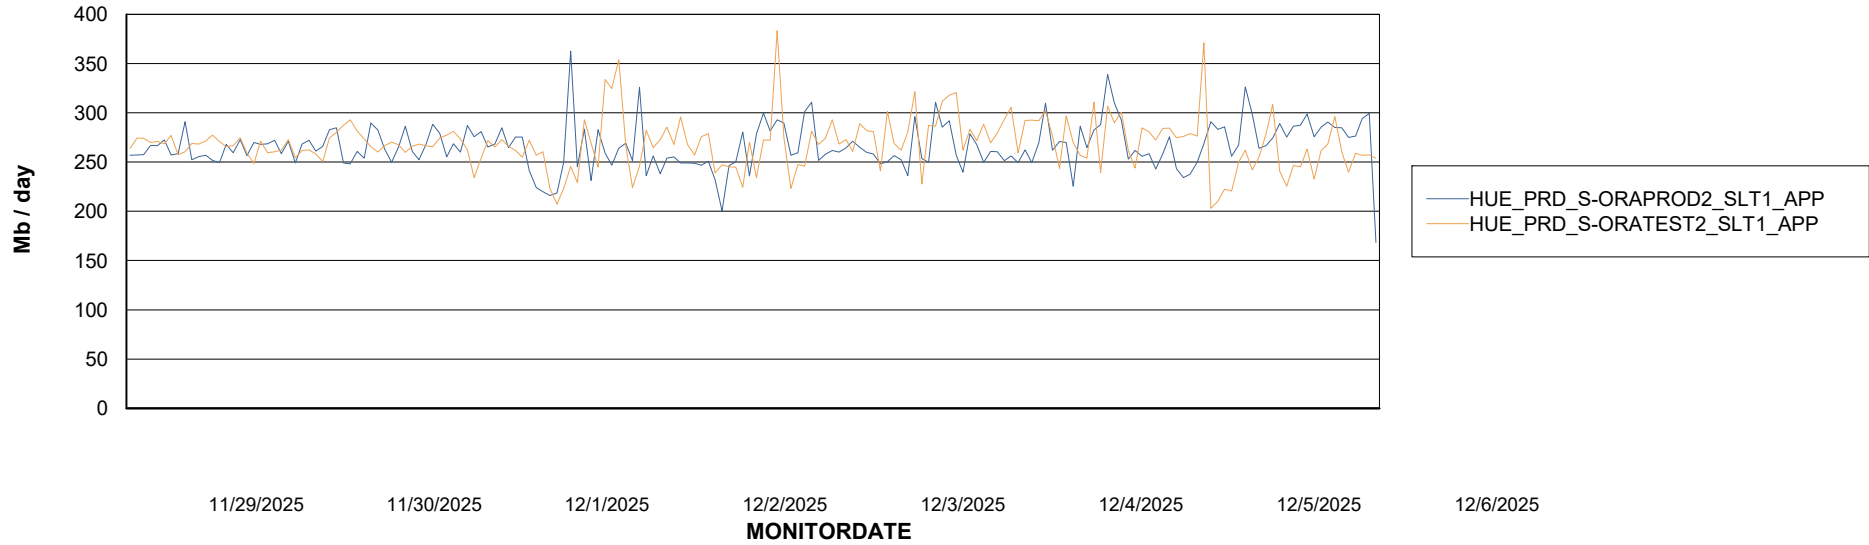

ABSSolute Application Server Services

Avg memory used per ABS Server Service