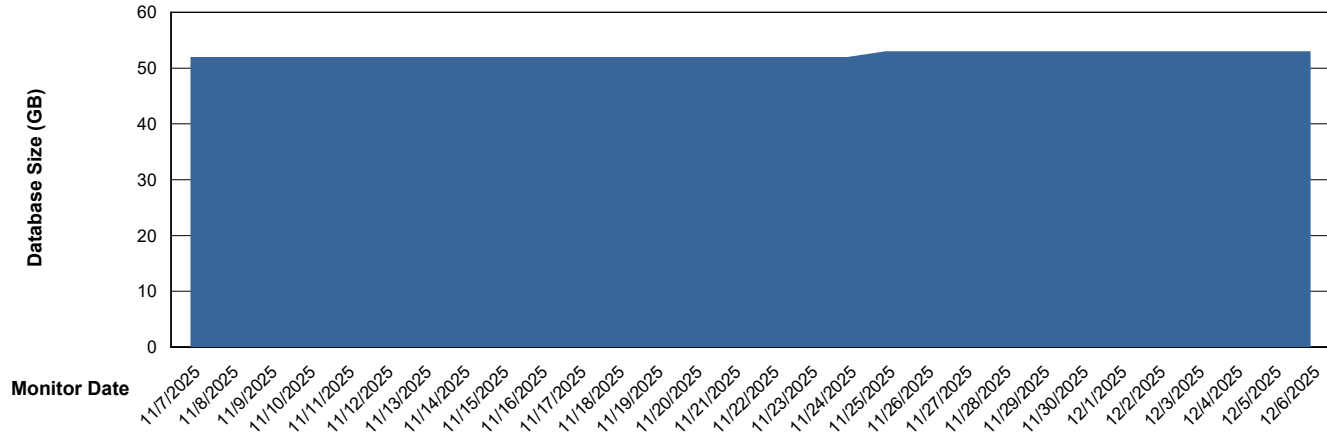

DATABASE SIZE HUE_PRD_S-ORABI2024_ABS1

Database growth over last month