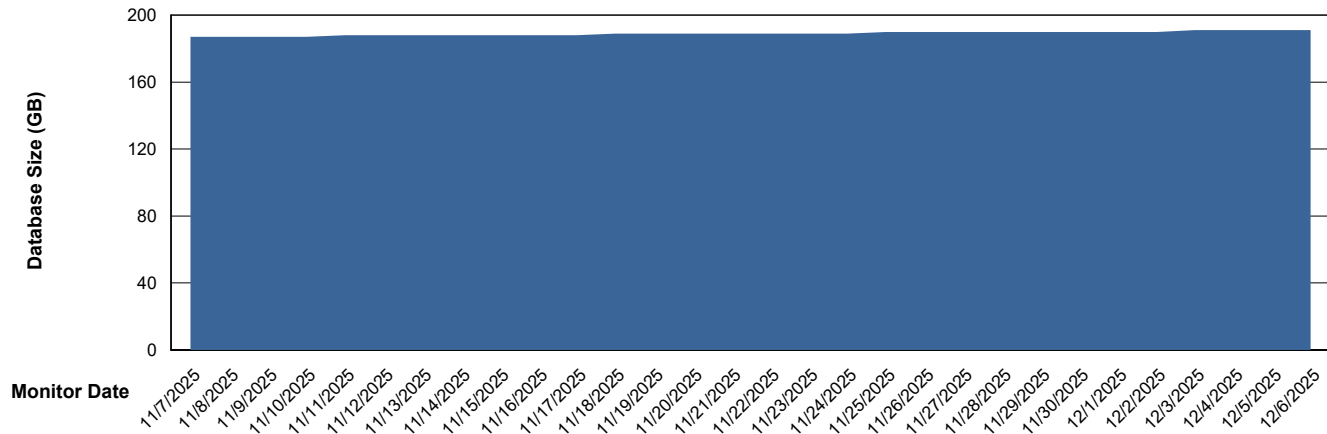

# Weekly SLA Customer Report

Customer HUE\_Production  
Database ID 154

DATABASE SIZE HUE\_PRD\_S-ORABI2024\_ABS1

### Database growth over last month