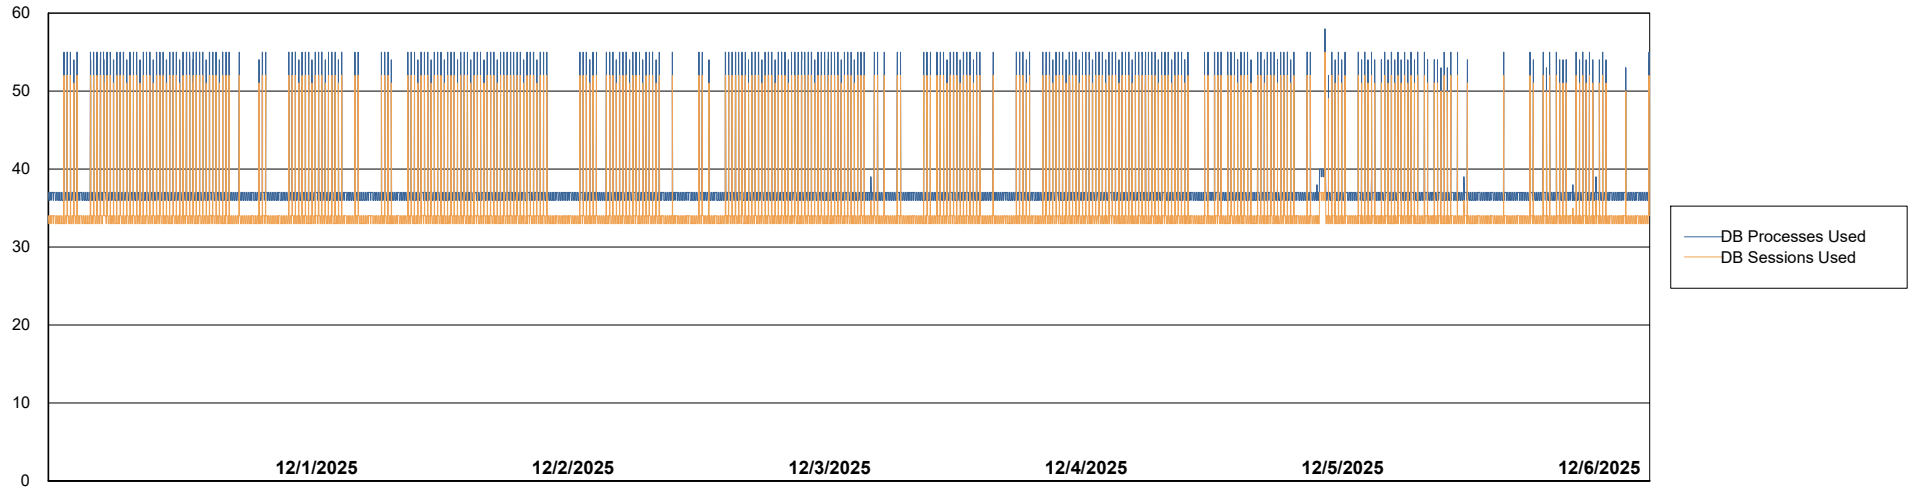

Database Performance HUE_PRD_S-ORATEST2_HSBABS1

DB Processes Max 1,000