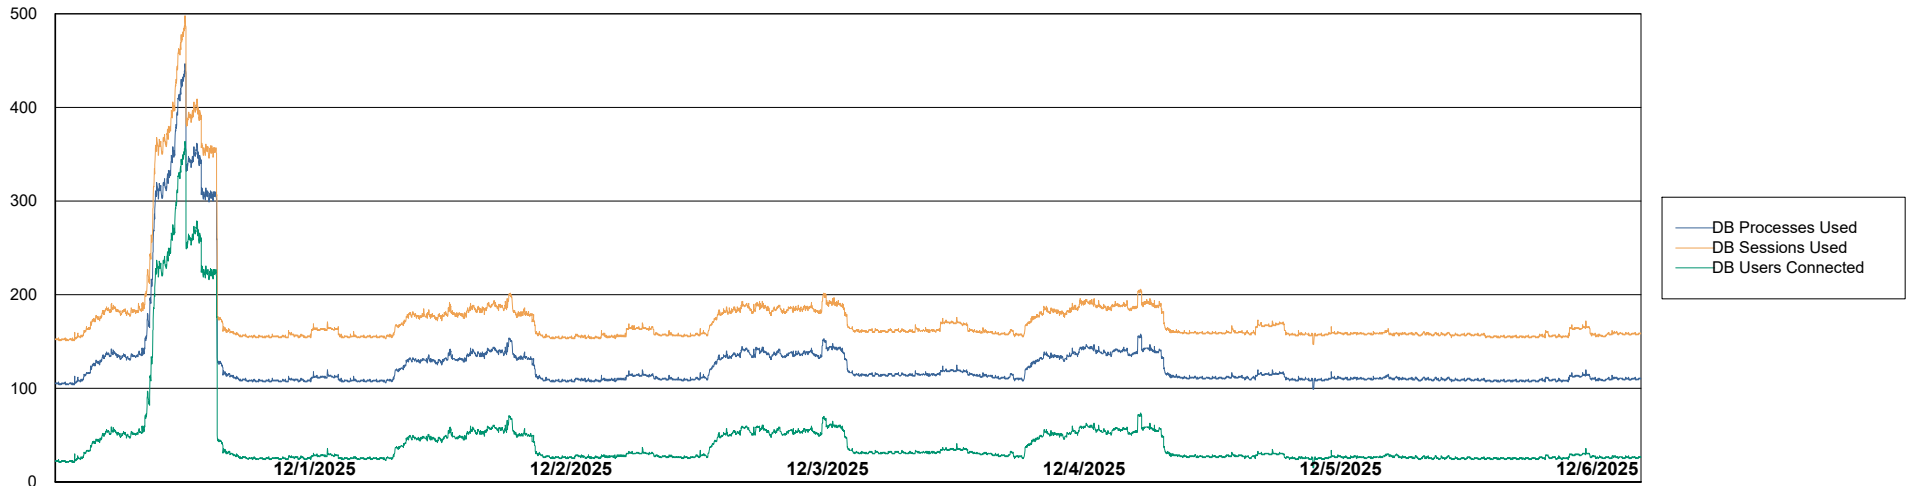

Database Performance HUE_PRD_S-ORAPROD2_ABS1