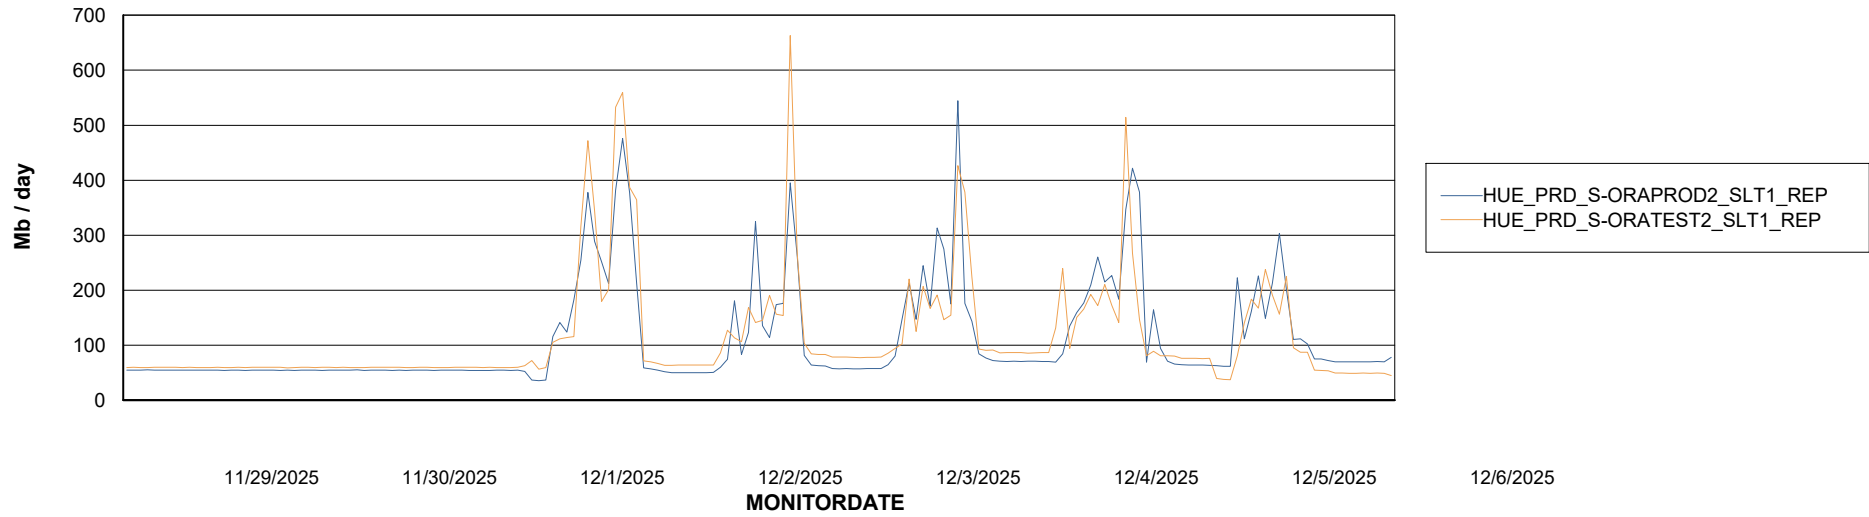

ABSSolute Application ReportServer Services

Avg memory used per ReportServer Service