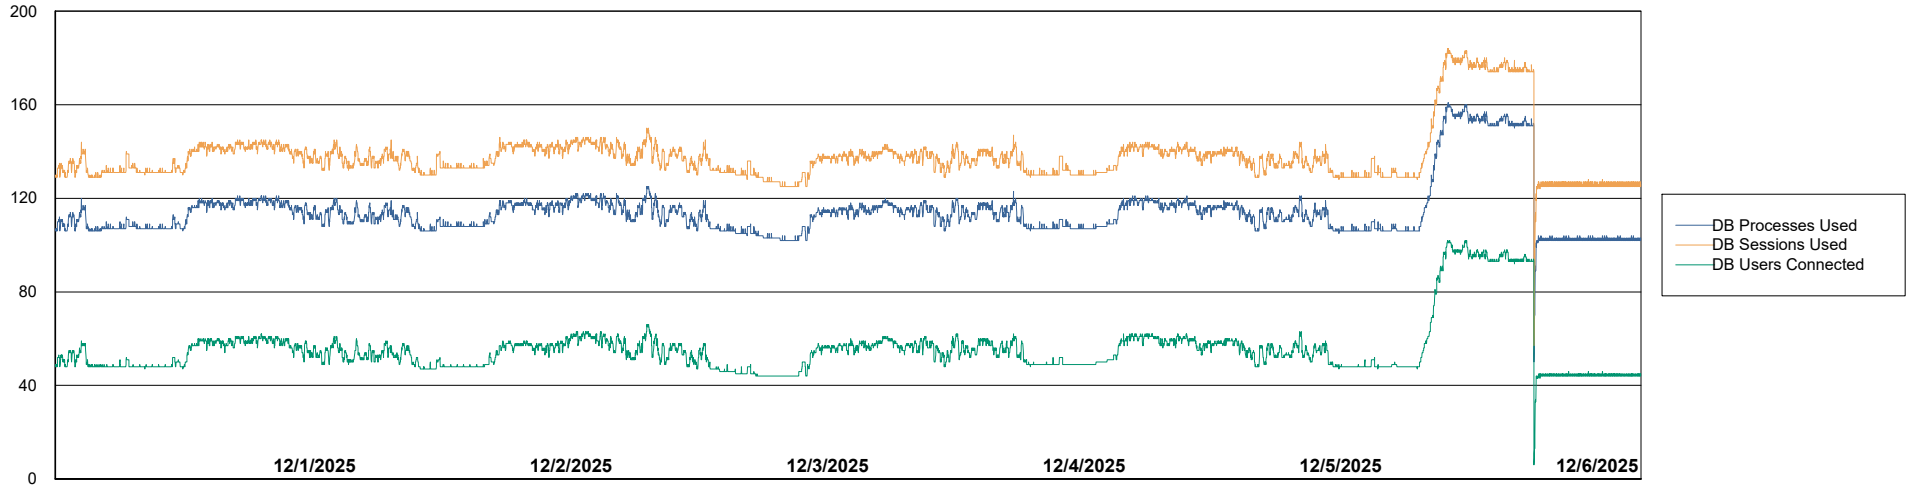

Weekly SLA Customer Report

Customer GLG_Production
Database ID 221

Database Performance GLG_PRD_GLGSPABSAIO01_ABS1

Weekly SLA Customer Report

Customer GLG_Production
Database ID 221

Database Performance GLG_PRD_GLGSPABSBI2_ABS1