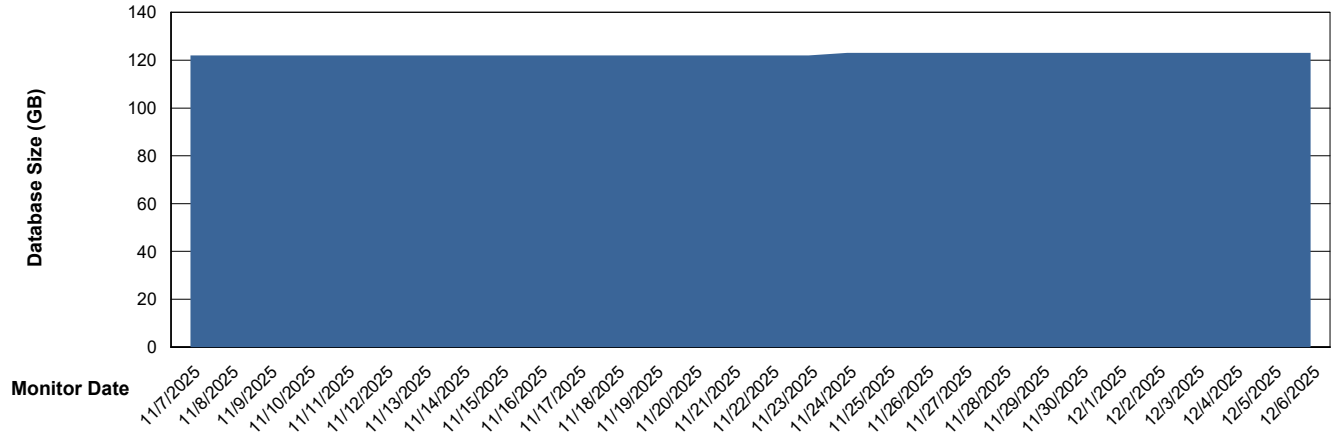

Weekly SLA Customer Report

Customer GLG_Production
Database ID 221

Database Performance GLG_PRD_GLGSSABSAIO01_HSBABS1

DB Processes Max 1,000

Weekly SLA Customer Report

Customer GLG_Production
Database ID 221

DATABASE SIZE GLG_PRD_GLGSPABSAIO01_ABS1

Database growth over last month

DATABASE SIZE GLG_PRD_GLGSPABSB12_ABS1

Database growth over last month

Weekly SLA Customer Report

Customer GLG_Production
 Database ID 221