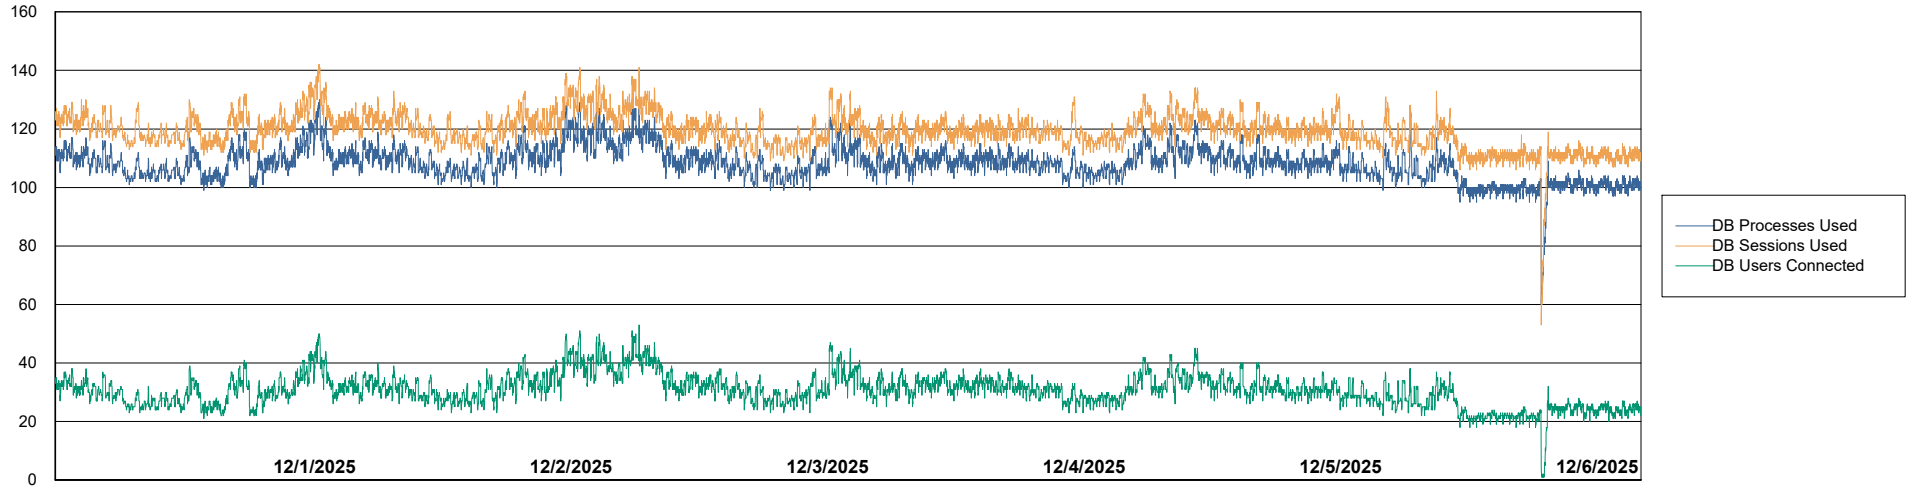

Weekly SLA Customer Report

Customer GLG_Production
Database ID 221

Database Performance GLG_PRD_GLGSPABSAIO01_ABS1

Weekly SLA Customer Report

Customer GLG_Production
Database ID 221

Database Performance GLG_PRD_GLGSPABSBI2_ABS1