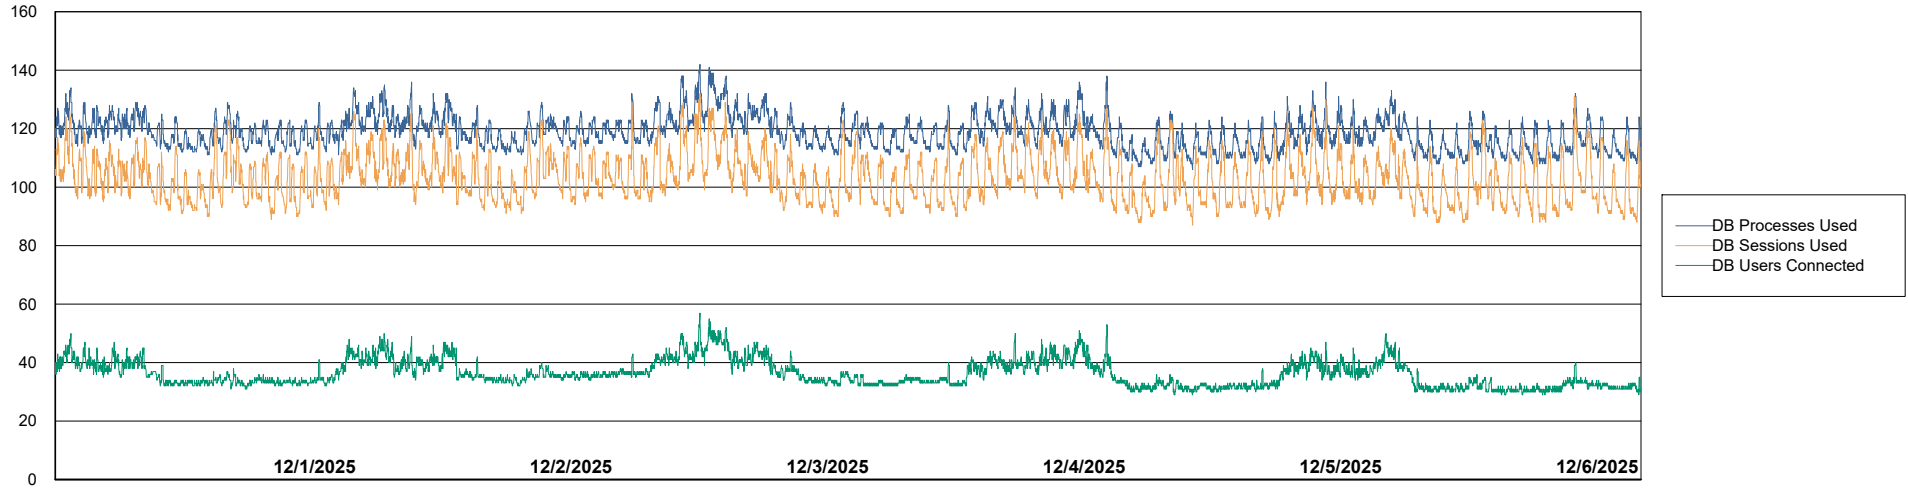

Weekly SLA Customer Report

Customer EUT_Production
Database ID 114

Database Performance EUT_EUP_PRD_URVINA22T_DB_ABS1

Weekly SLA Customer Report

Customer EUT_Production
Database ID 114

Database Performance EUT_URM_PRD_URVINA26_DB_ABS1