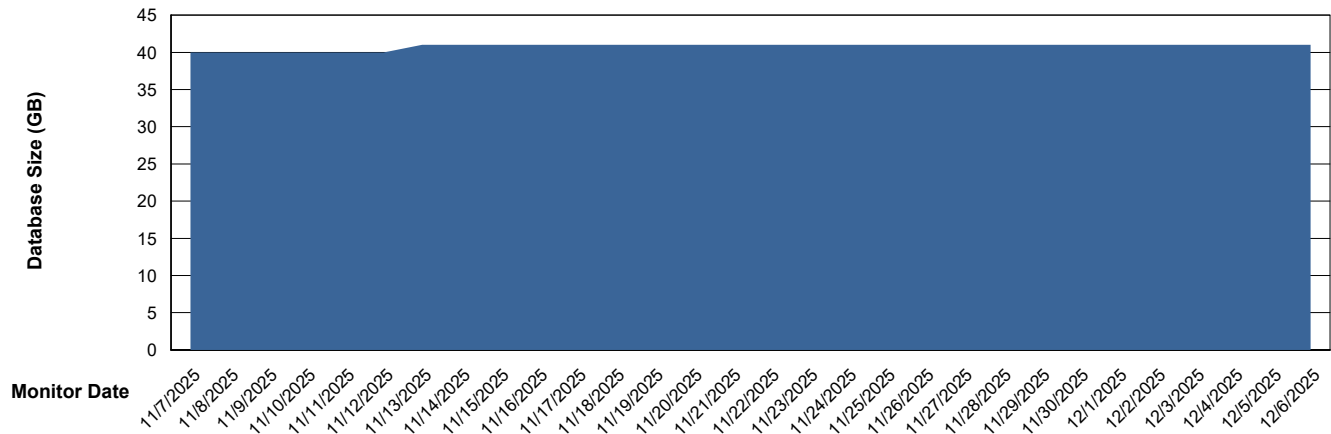

Weekly SLA Customer Report

Customer EUT_Production
Database ID 114

DATABASE SIZE EUT_EUP_PRD_URVINA22T_DB_ABS1

Database growth over last month

DATABASE SIZE EUT_URM_PRD_URVINA26_DB_ABS1

Database growth over last month