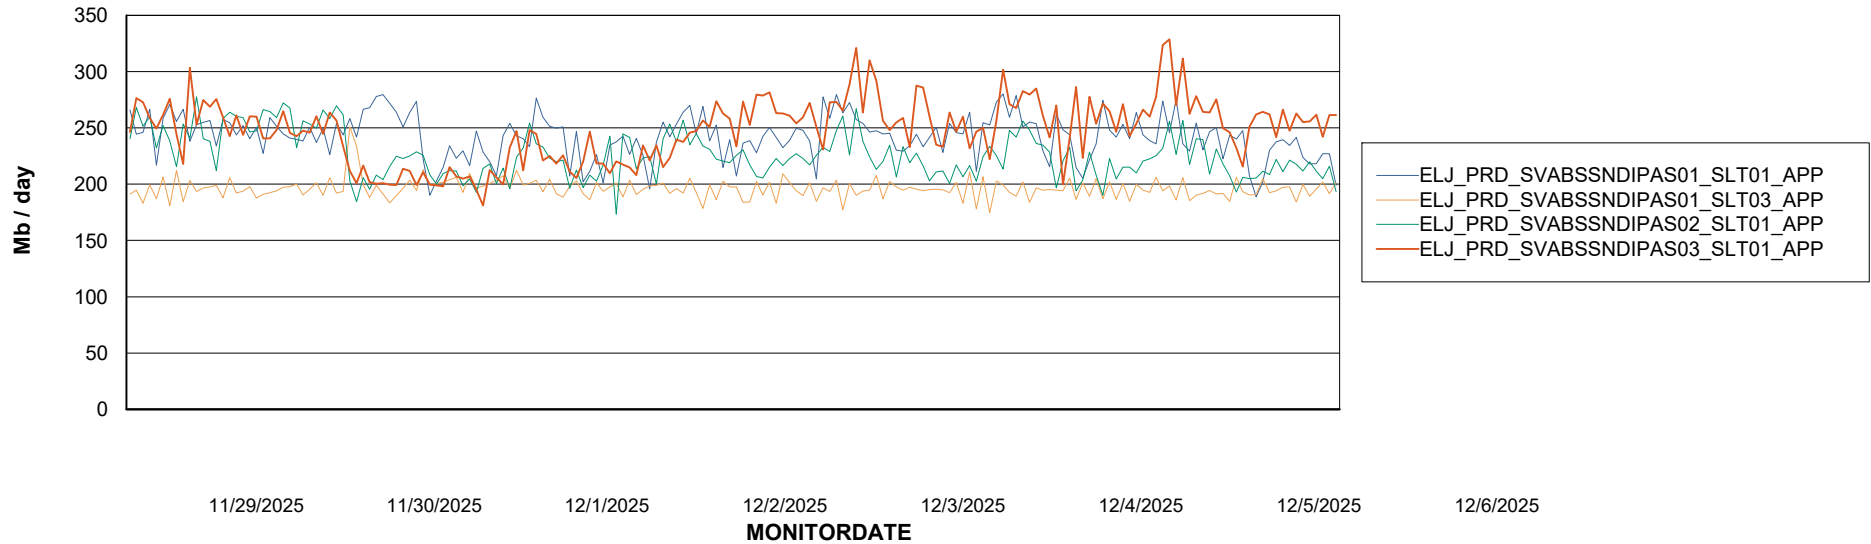

ABSSolute Application Server Services

Avg memory used per ABS Server Service