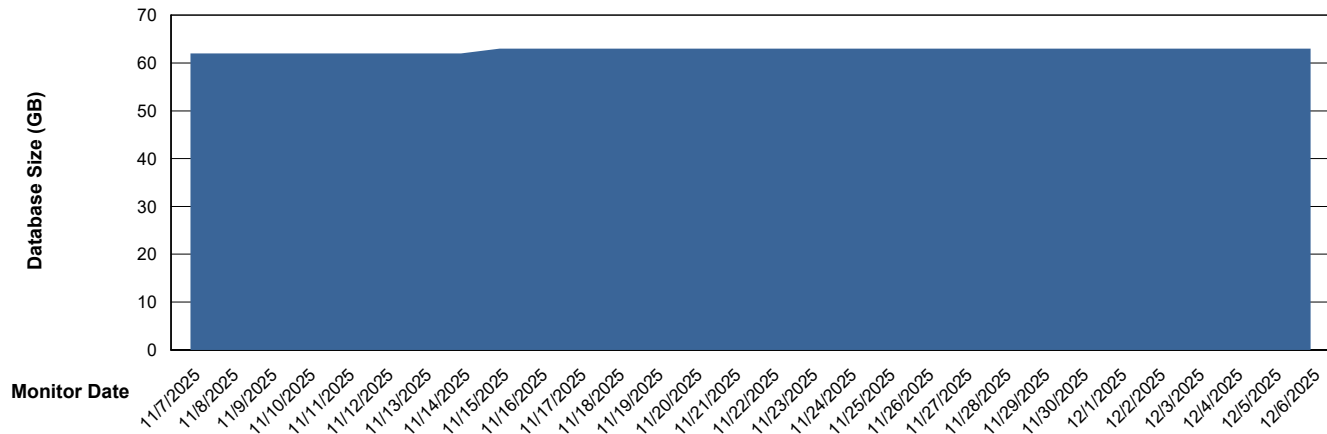

# Weekly SLA Customer Report

Customer ELJ Production  
Database ID 72

DATABASE SIZE ELJ\_PRD\_FRASEQXPRDDB01\_ABS1

### Database growth over last month

DATABASE SIZE ELJ\_PRD\_FRASEQXPRDDB03\_ABS1

### Database growth over last month