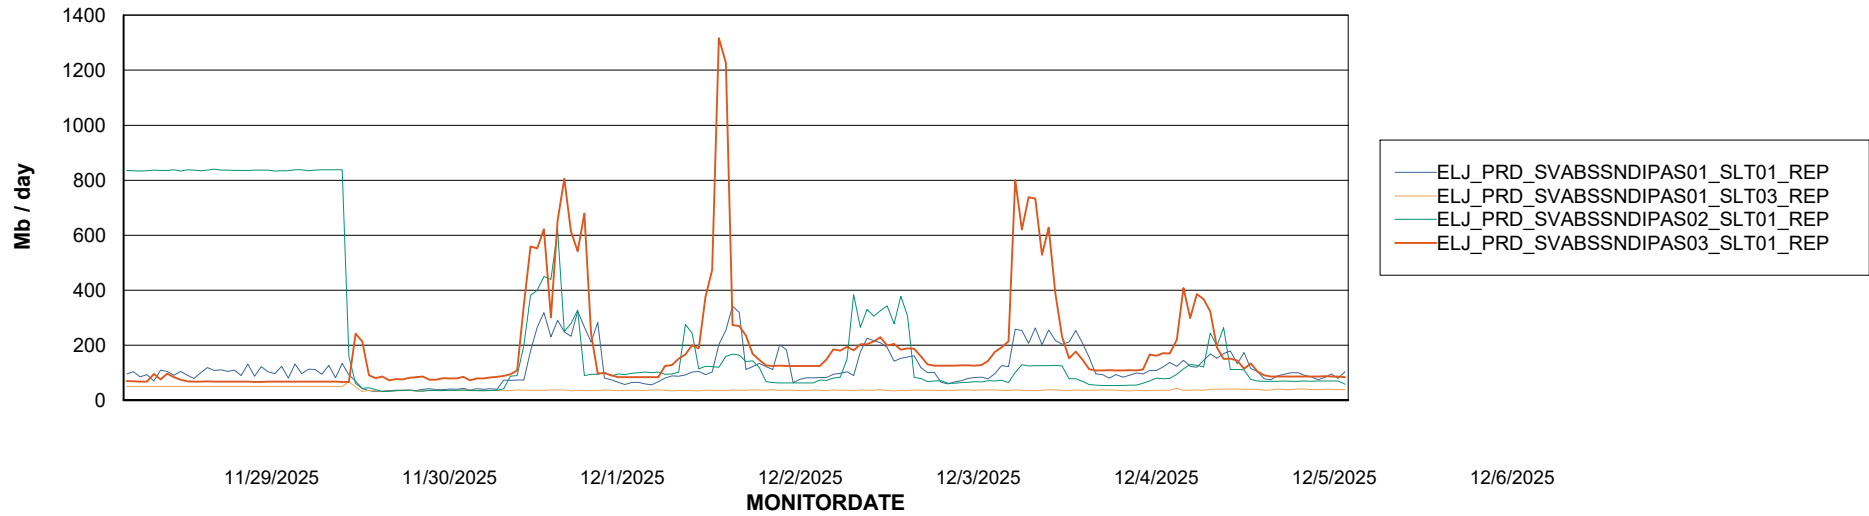

ABSSolute Application ReportServer Services

Avg memory used per ReportServer Service