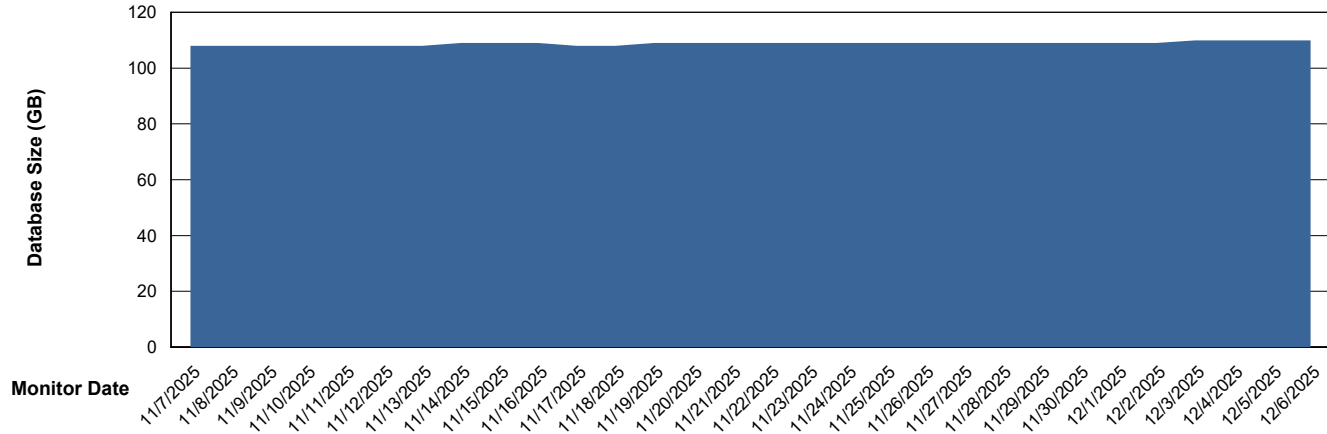

DATABASE SIZE ELJ_PRD_FRASEQXPRDDB01_ABS1

Database growth over last month