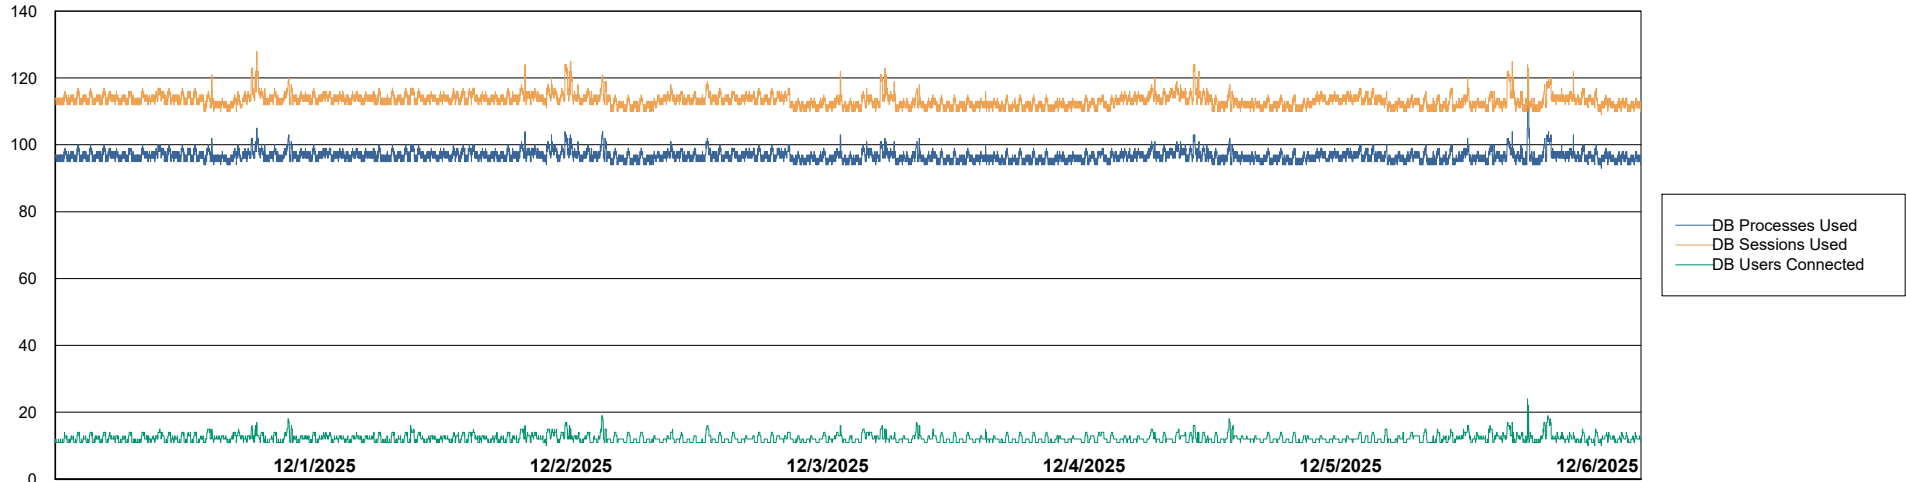

Database Performance ELJ_PRD_FRASEQXPRDDB03_ABS1