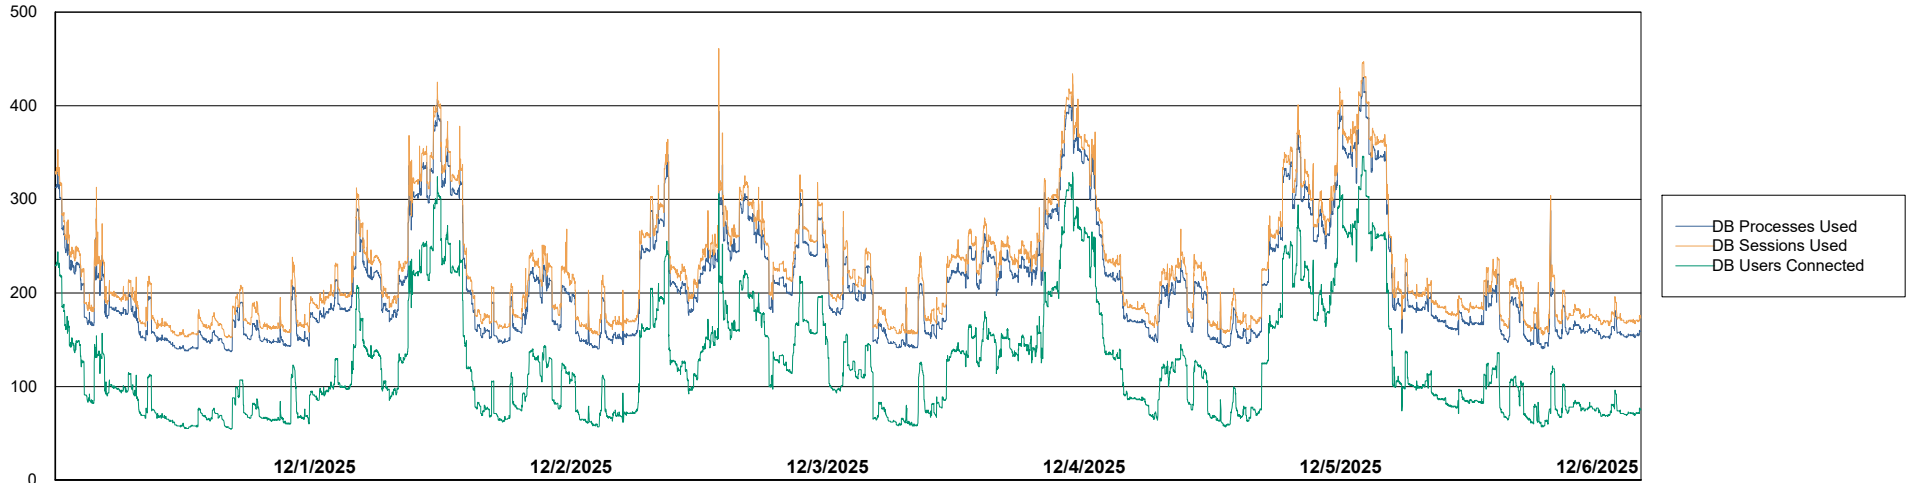

Weekly SLA Customer Report

Customer ELI_Production
Database ID 62

Database Performance ELI_PRD_FRASEQXPRDDB04-BI_ABS1

Weekly SLA Customer Report

Customer ELI_Production
Database ID 62

Database Performance ELI_PRD_FRASINTPRDDB01_ABS1