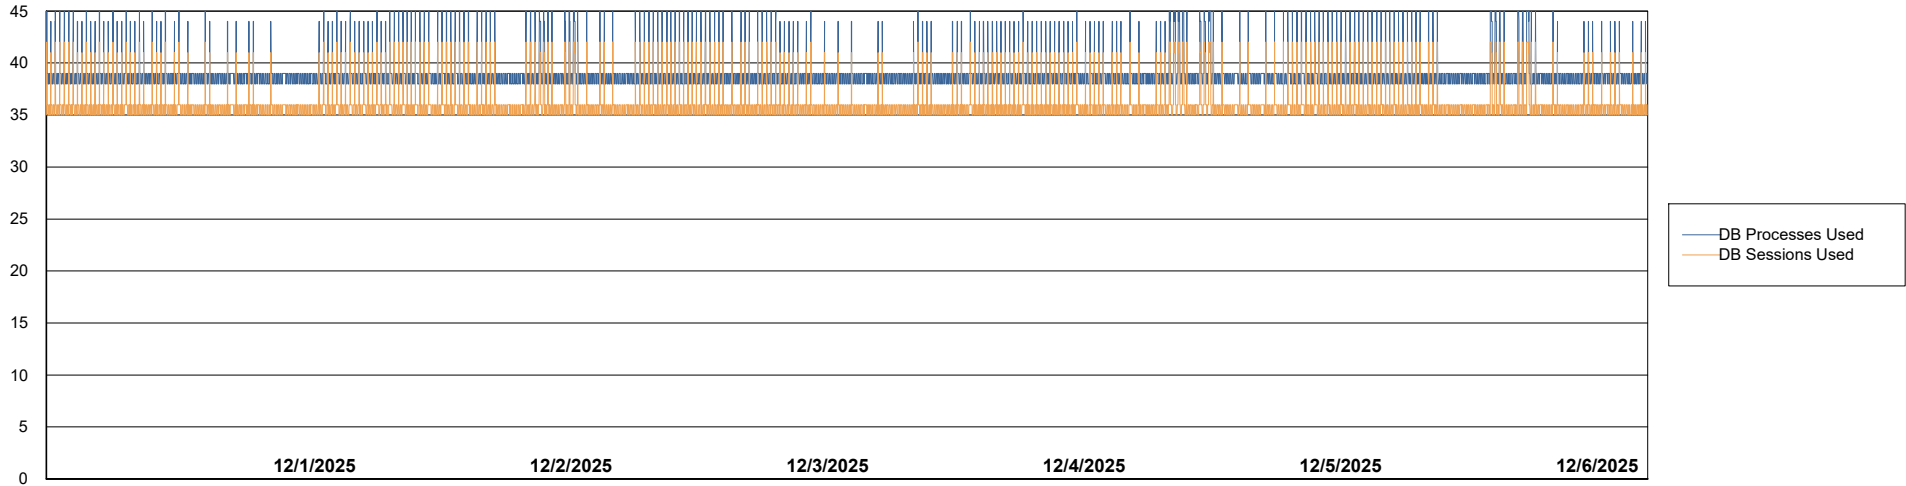

Database Performance ELI_PRD_FRASINTQUADB01_HSBABS1

DB Processes Max 1,000