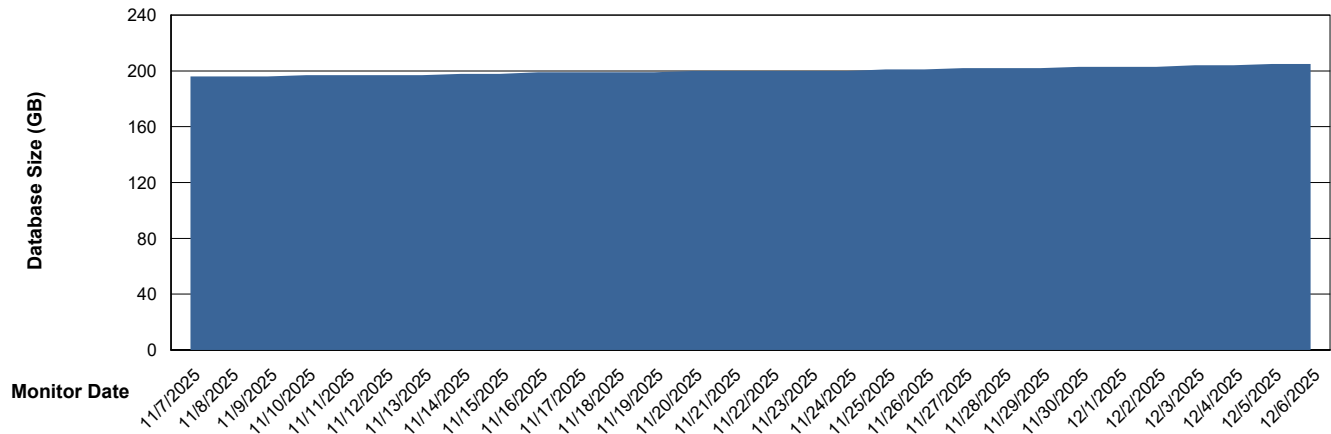

DATABASE SIZE ELI_PRD_FRASINTPRDDB01_ABS1

Database growth over last month