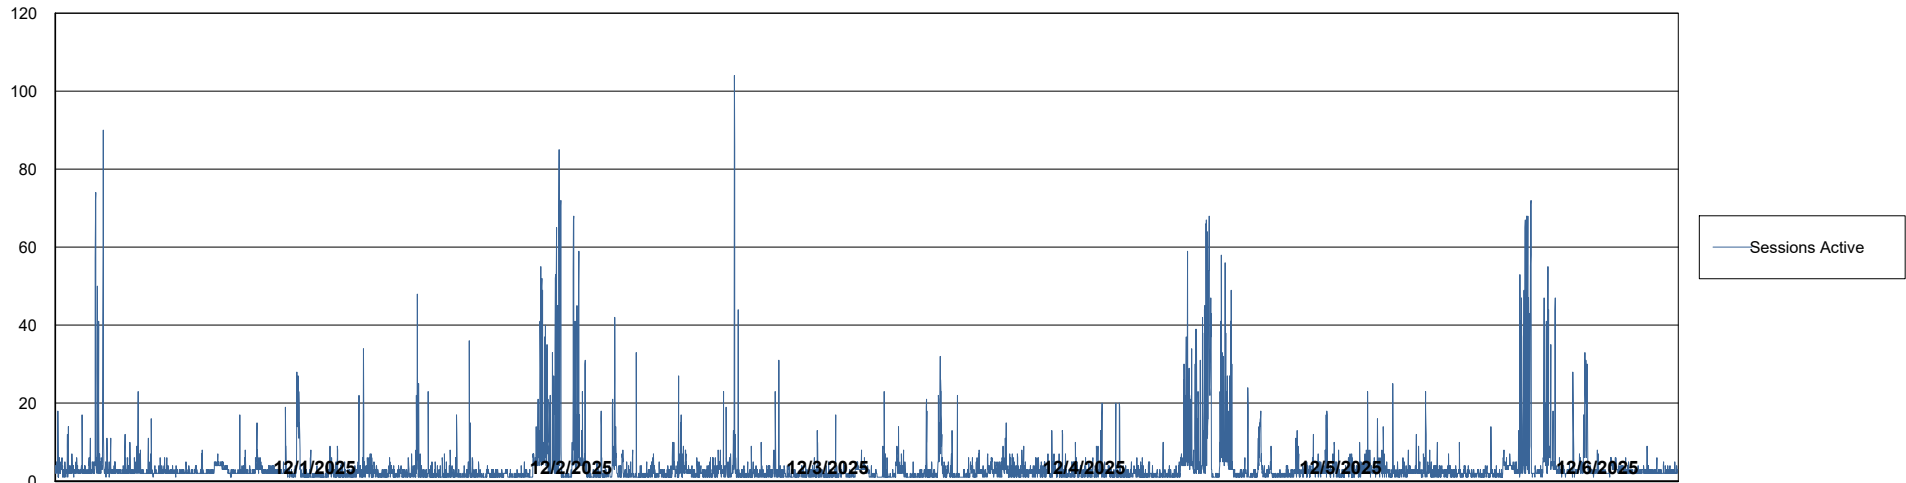

Weekly SLA Customer Report

Customer ELI_Production
Database ID 62

Database Performance ELI_PRD_FRASEQXPRDDB04-BI_ABS1

Weekly SLA Customer Report

Customer ELI_Production
Database ID 62

Database Performance ELI_PRD_FRASINTPRDDB01_ABS1