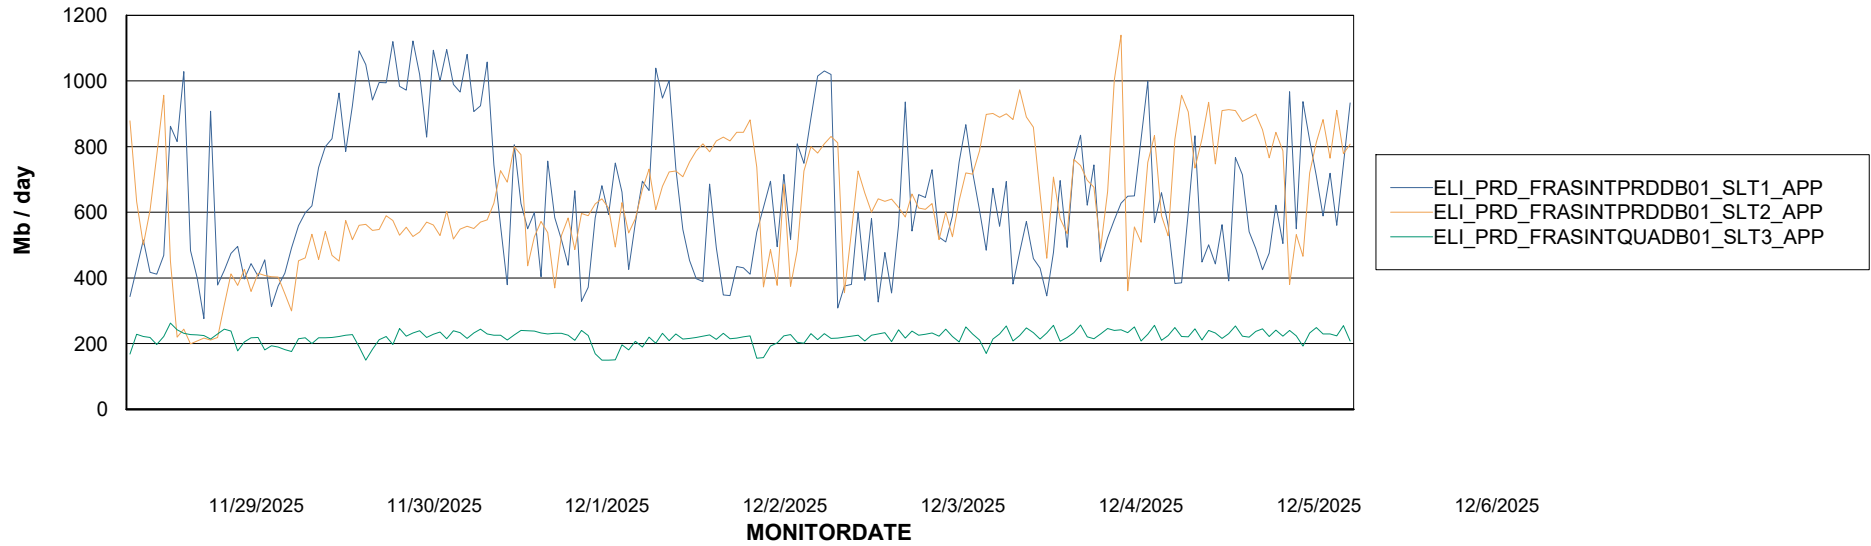

ABSSolute Application Server Services

Avg memory used per ABS Server Service