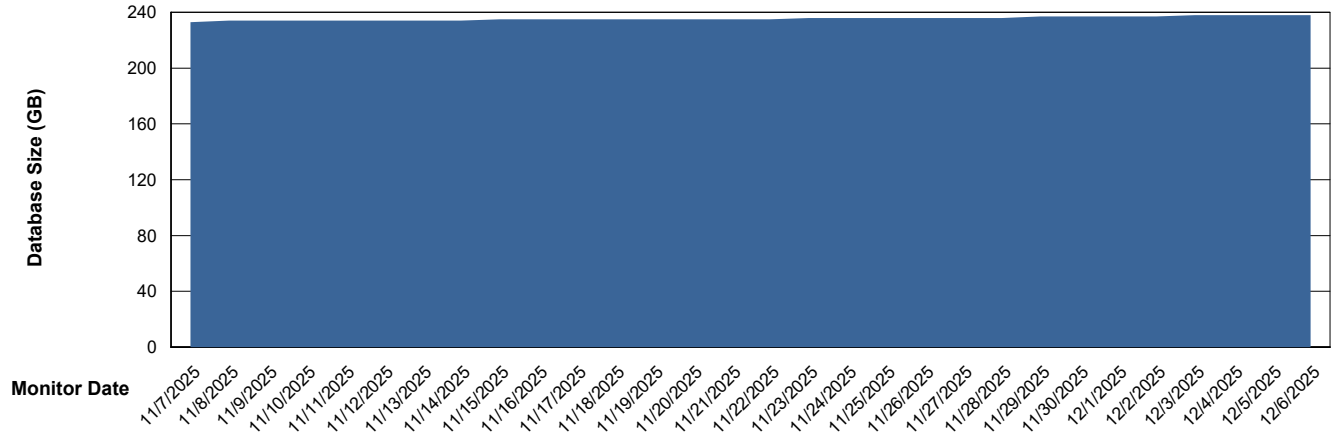

Weekly SLA Customer Report

Customer ELI_Production
Database ID 62

Database Performance ELI_PRD_FRASINTQUADB01_HSBABS1

DB Processes Max 1,000

Weekly SLA Customer Report

Customer ELI_Production
Database ID 62

DATABASE SIZE ELI_PRD_FRASEQXPRDDB04-BI_ABS1

Database growth over last month

DATABASE SIZE ELI_PRD_FRASINTPRDDB01_ABS1

Database growth over last month

Weekly SLA Customer Report

Customer ELI_Production
Database ID 62