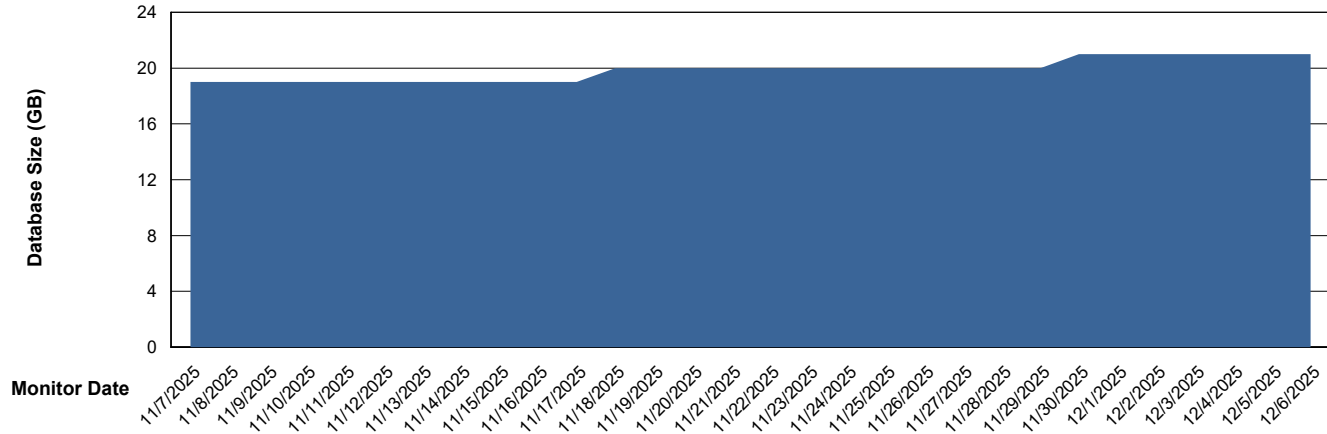

DATABASE SIZE ECT-BI-TOR_ABS1

Database growth over last month