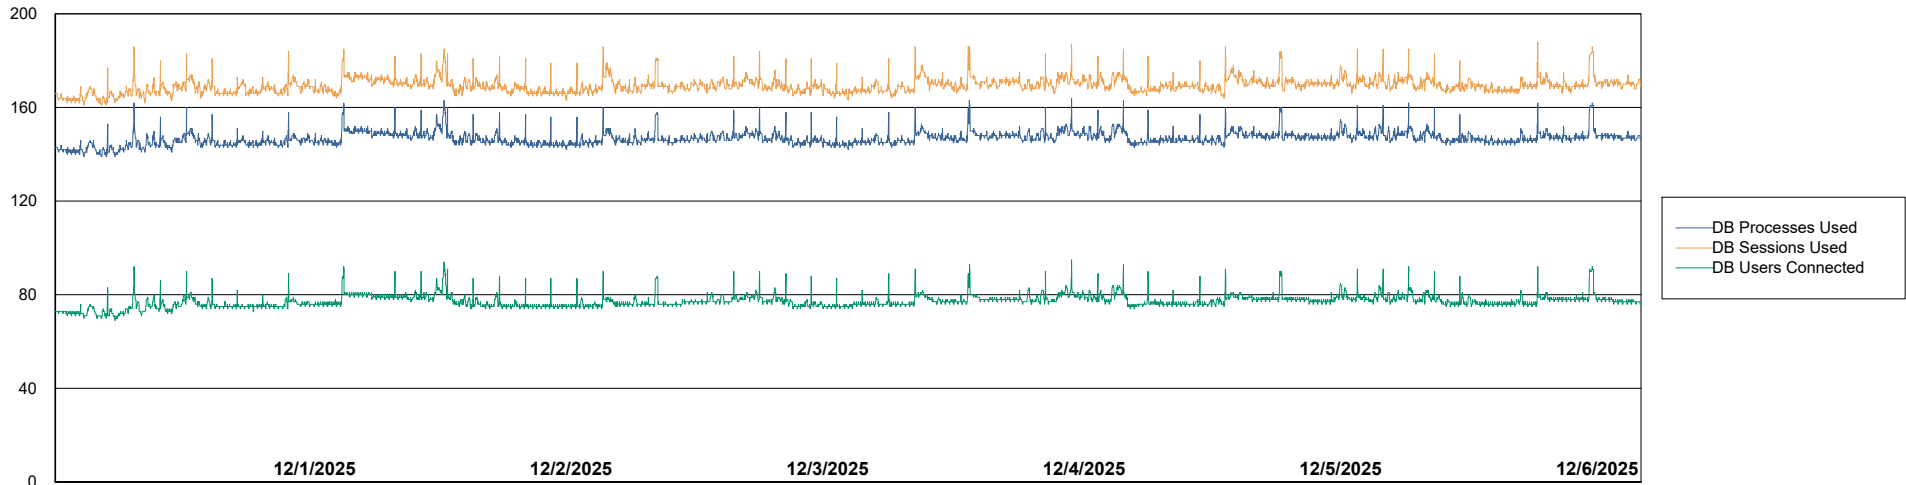

Database Performance ECT-DBS1-TOR_PROD_ABS1