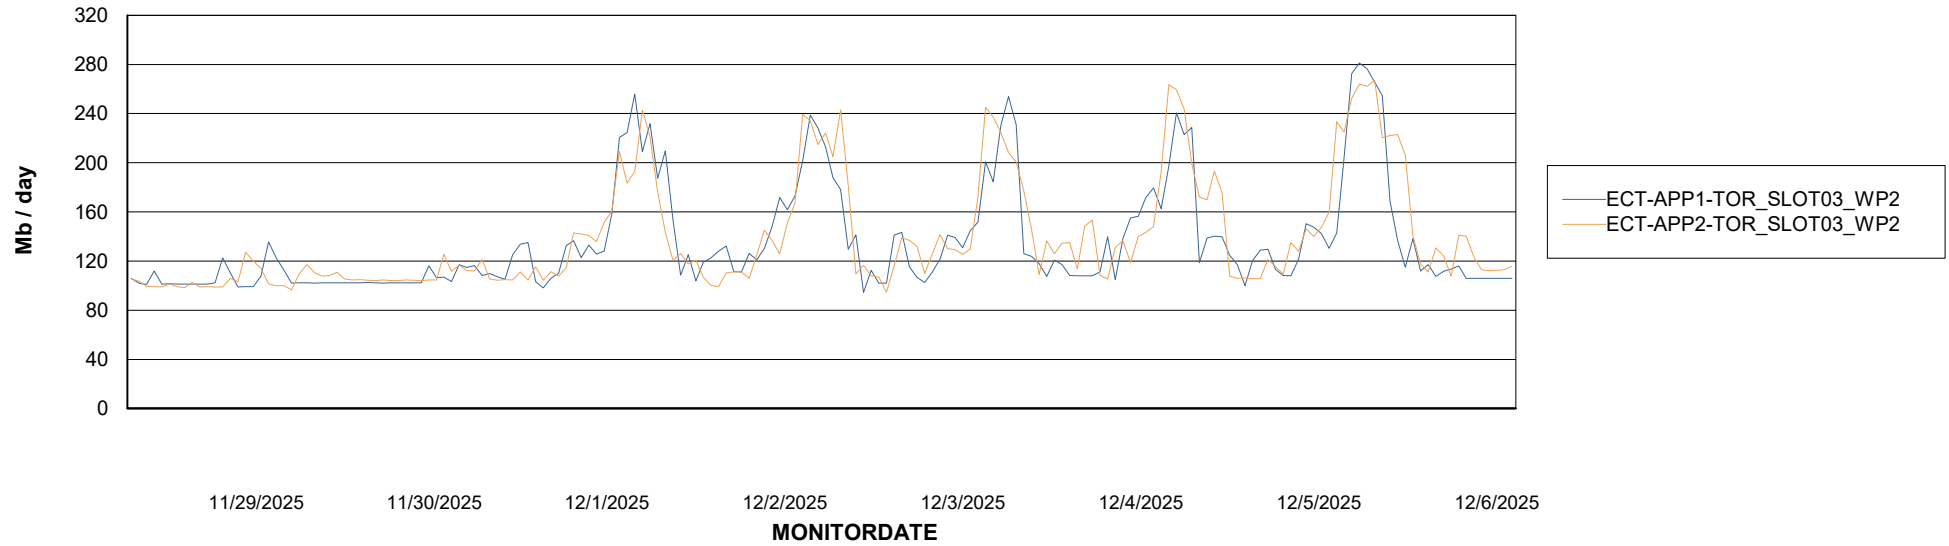

ABSSolute Web Component Services

Avg memory used per ABS Web component