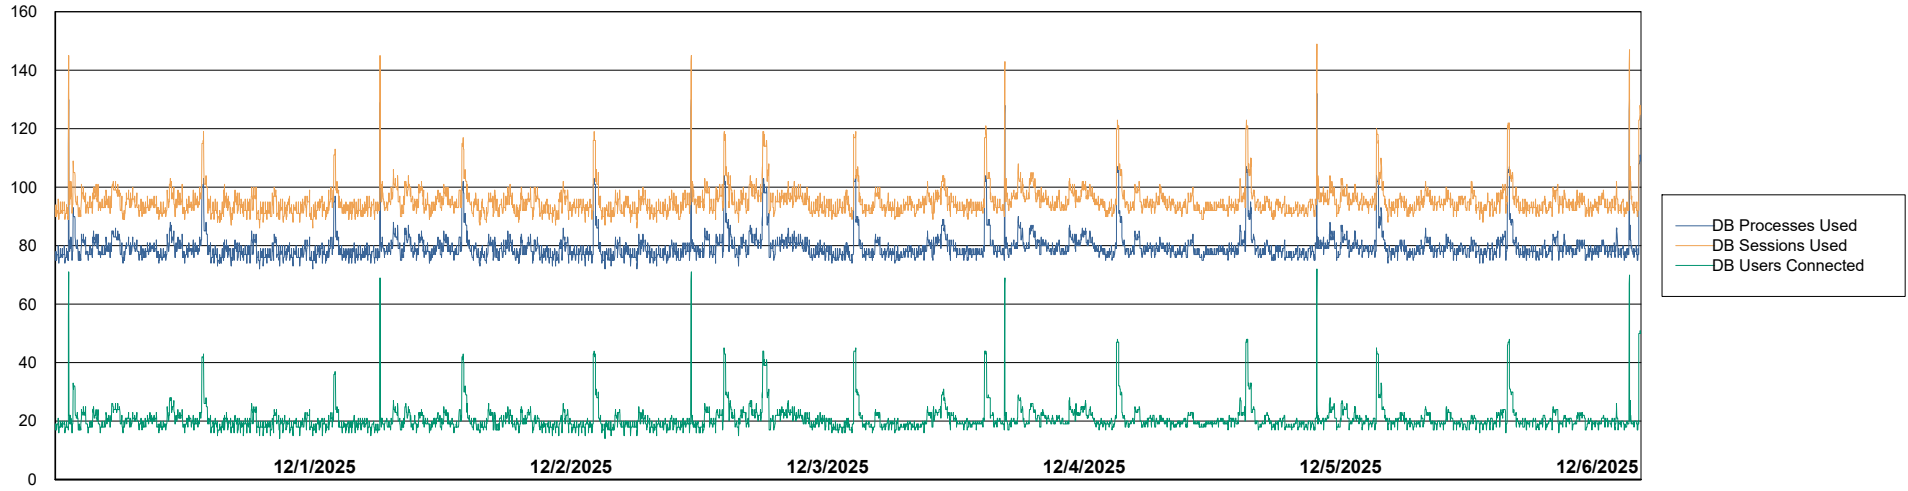

Database Performance ECT-BI-TOR_ABS1