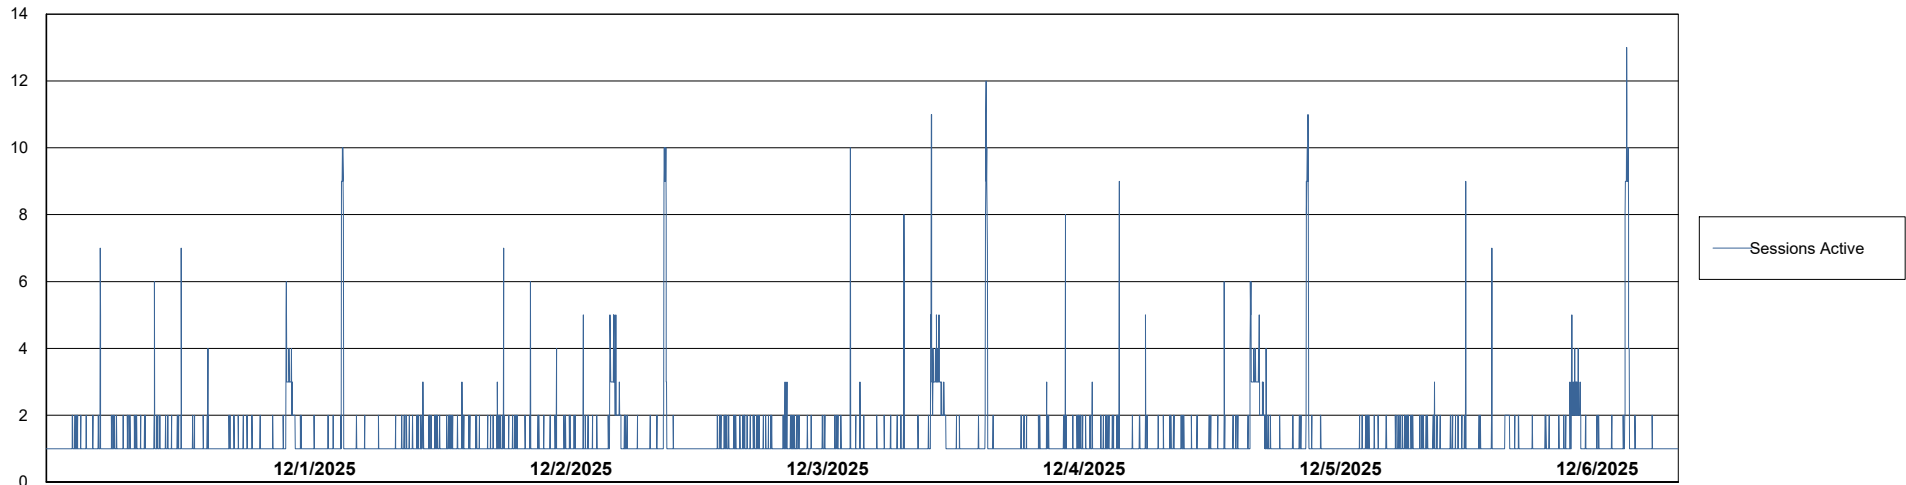

Database Performance ECT-DBS1-TOR_PROD_ABS1