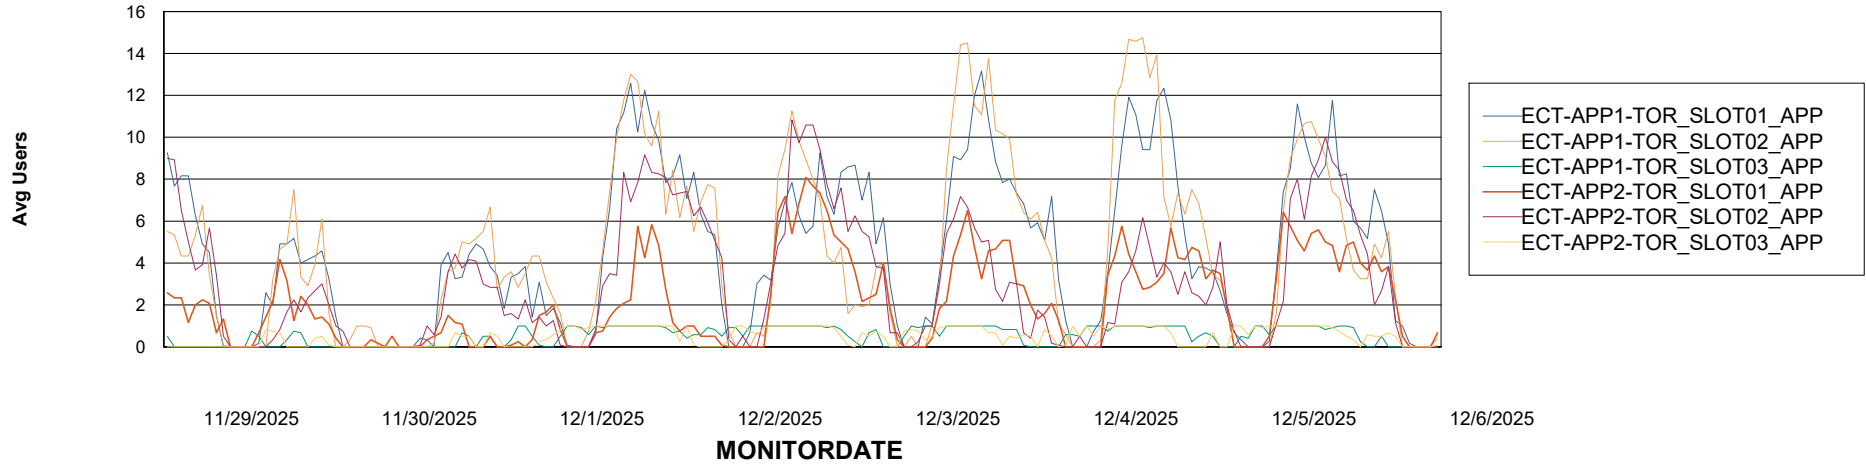

Avg users per day per ABS server