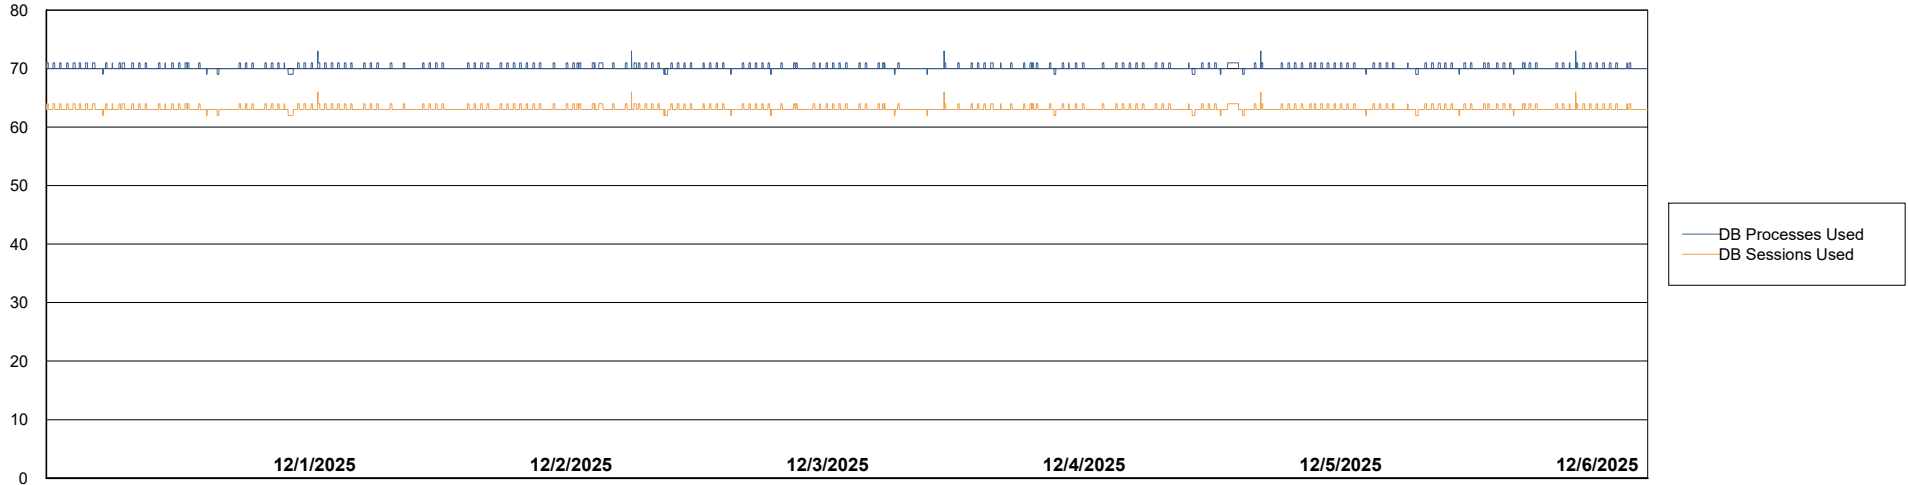

# Weekly SLA Customer Report

Customer ECT OCI TOR Production  
Database ID 219

Database Performance ECT-DBS2-TOR\_PROD\_HSBABS1

DB Processes Max 1,000  
DB Processes Max 0  
DB Processes Max 4