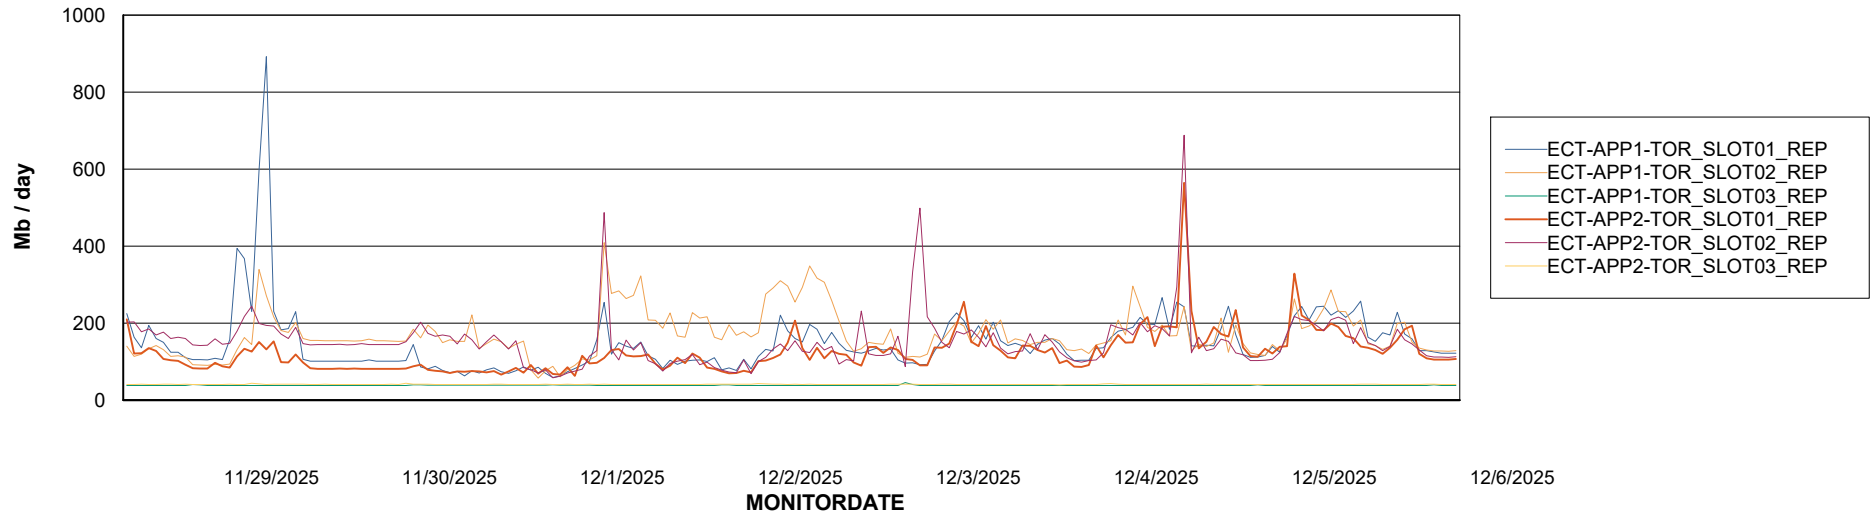

ABSSolute Application ReportServer Services

Avg memory used per ReportServer Service