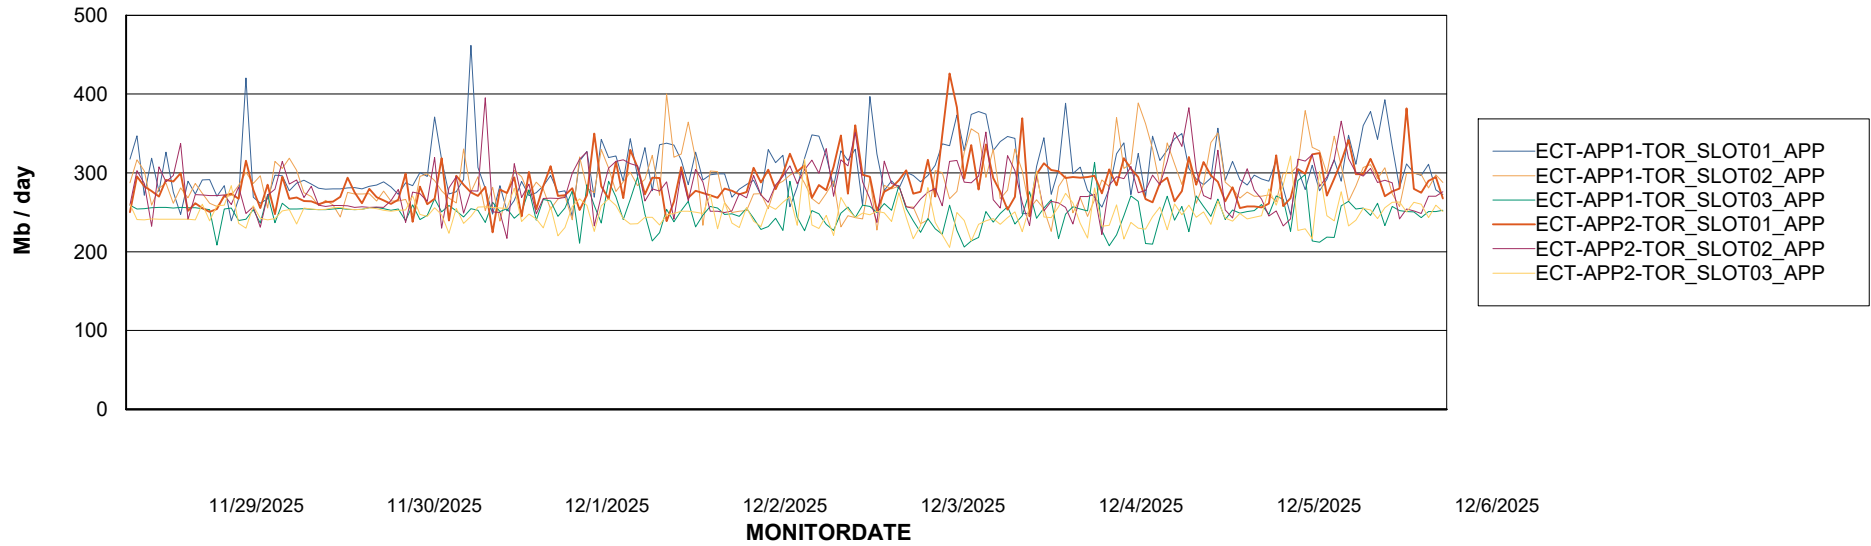

ABSSolute Application Server Services

Avg memory used per ABS Server Service