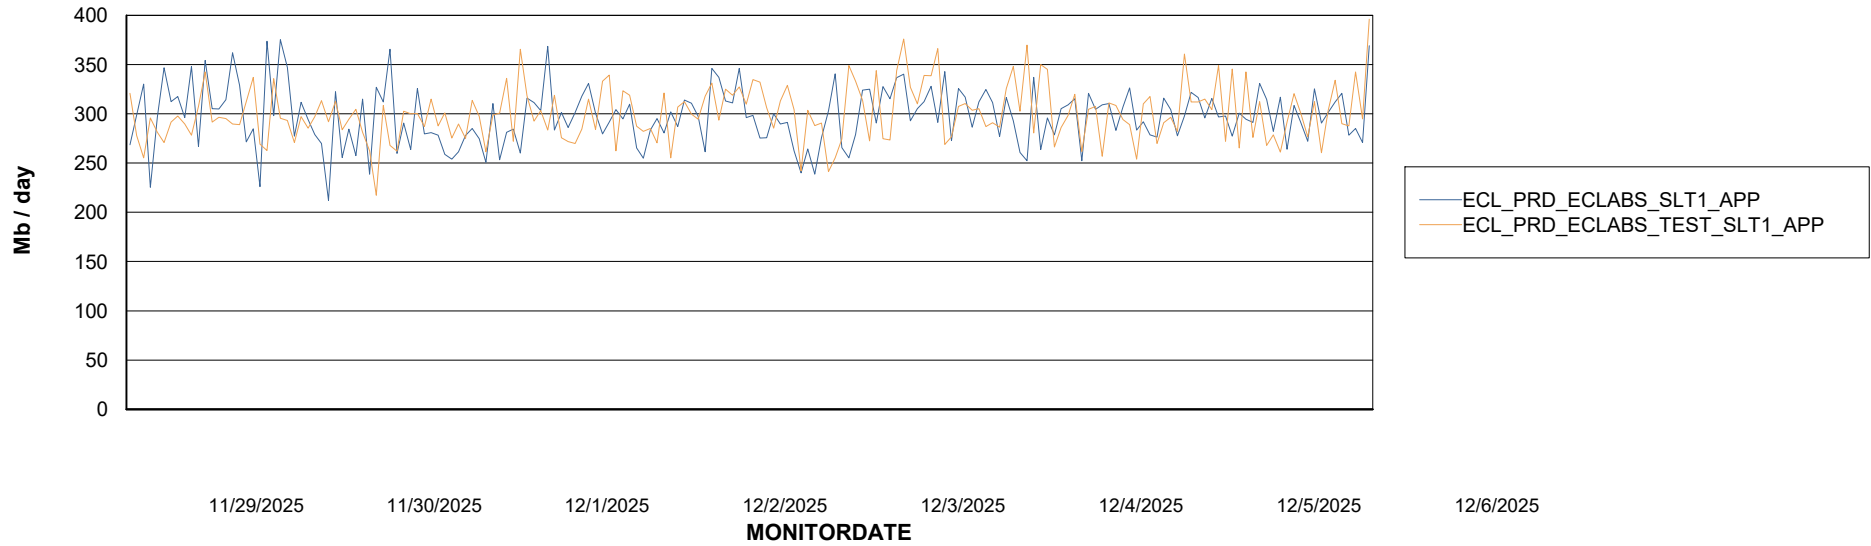

ABSSolute Application Server Services

Avg memory used per ABS Server Service