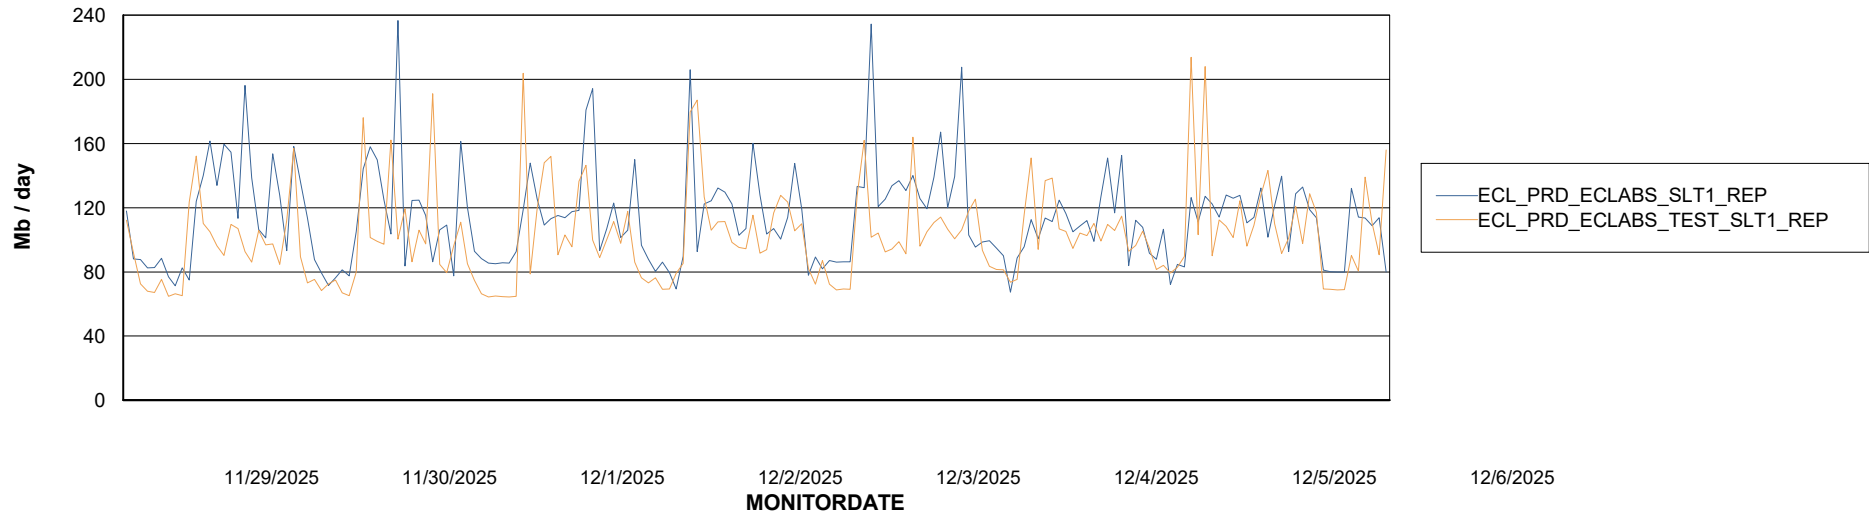

Avg memory used per ABS Server Service

Avg users per day per ABS server

Weekly SLA Customer Report

Customer ECL_Production
Database ID 156

ABSSolute Application ReportServer Services

Avg memory used per ReportServer Service