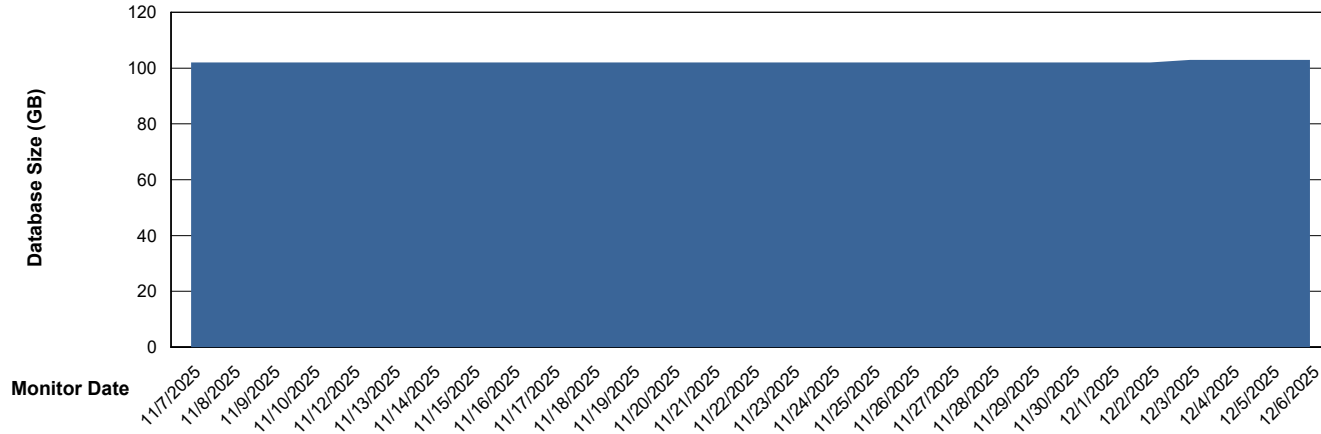

Weekly SLA Customer Report

Customer ECL_Production
Database ID 156

Database Performance ECL_PRD_ECLABS-TEST_HSBABS1

DB Processes Max 1,000

Weekly SLA Customer Report

Customer ECL_Production
Database ID 156

DATABASE SIZE ECL_PRD_ECLABS_ABS1

Database growth over last month

DATABASE SIZE ECL_PRD_ECL-ABS-BI_ABS1

Database growth over last month

Weekly SLA Customer Report

Customer ECL_Production
 Database ID 156

Database Tablespace ECL_PRD_ECLABS_ABS1