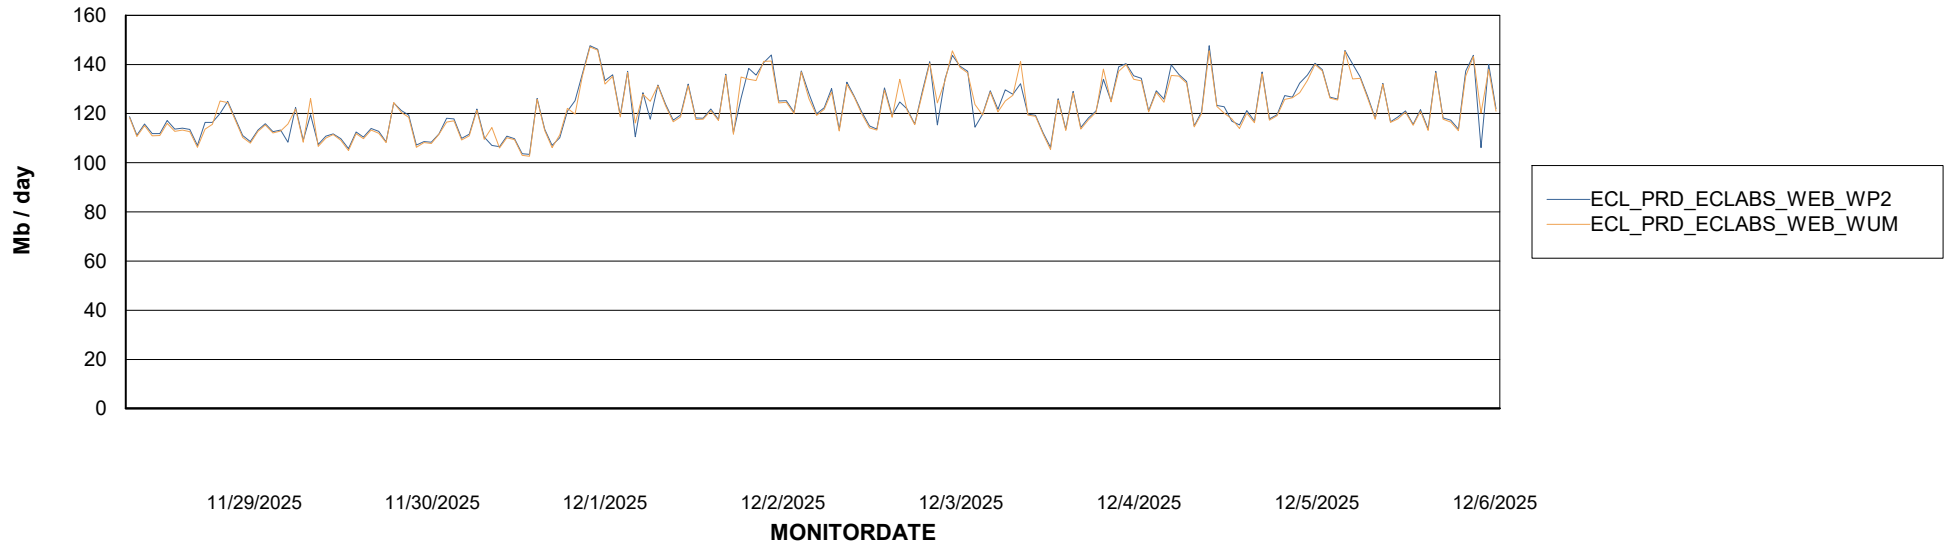

ABSolute Web Component Services

Avg memory used per ABS Web component