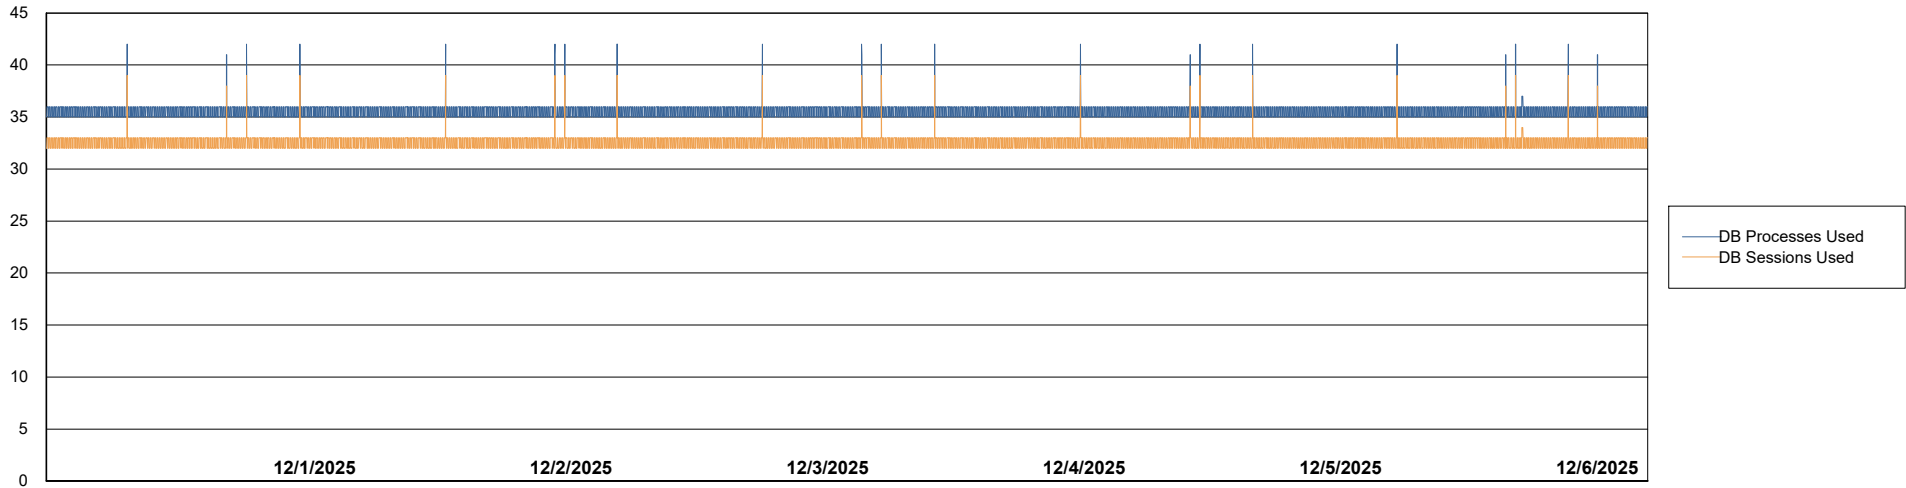

Database Performance ECL_PRD_ECLABS-TEST_HSBABS1

DB Processes Max 1,000