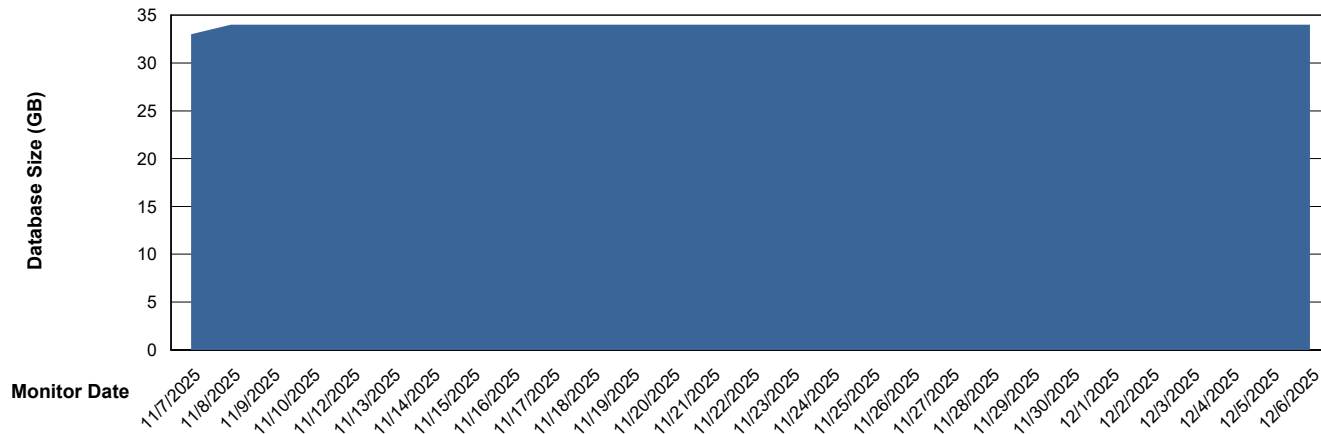

Weekly SLA Customer Report

Customer ECL_Production
Database ID 156

Database Performance ECL_PRD_ECLABS-TEST_HSBABS1

DB Processes Max 1,000

Weekly SLA Customer Report

Customer ECL_Production
Database ID 156

DATABASE SIZE ECL_PRD_ECLABS_ABS1

Database growth over last month

DATABASE SIZE ECL_PRD_ECL-ABS-BI_ABS1

Database growth over last month

Weekly SLA Customer Report

Customer ECL_Production
 Database ID 156

Database Tablespace ECL_PRD_ECLABS_ABS1