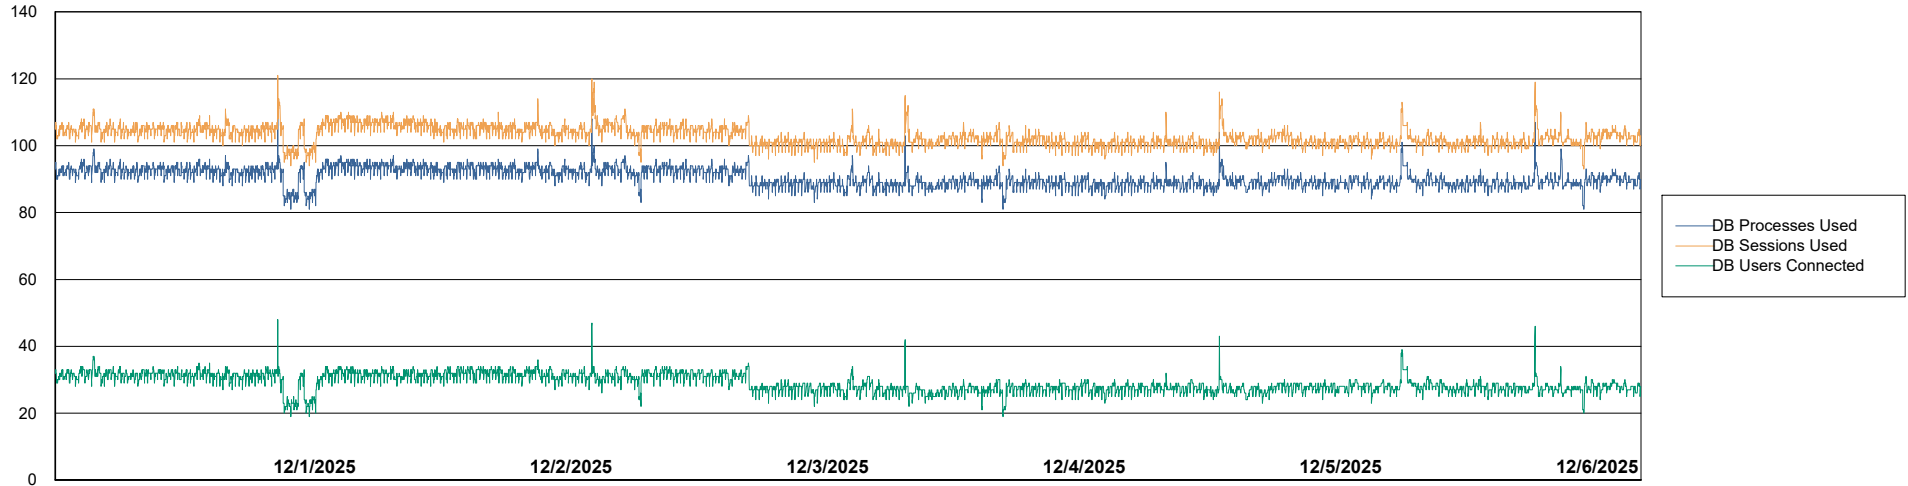

Weekly SLA Customer Report

Customer ECL_Production
Database ID 156

Database Performance ECL_PRD_ECLABS_ABS1

Weekly SLA Customer Report

Customer ECL_Production
Database ID 156

Database Performance ECL_PRD_ECL-ABS-BI_ABS1