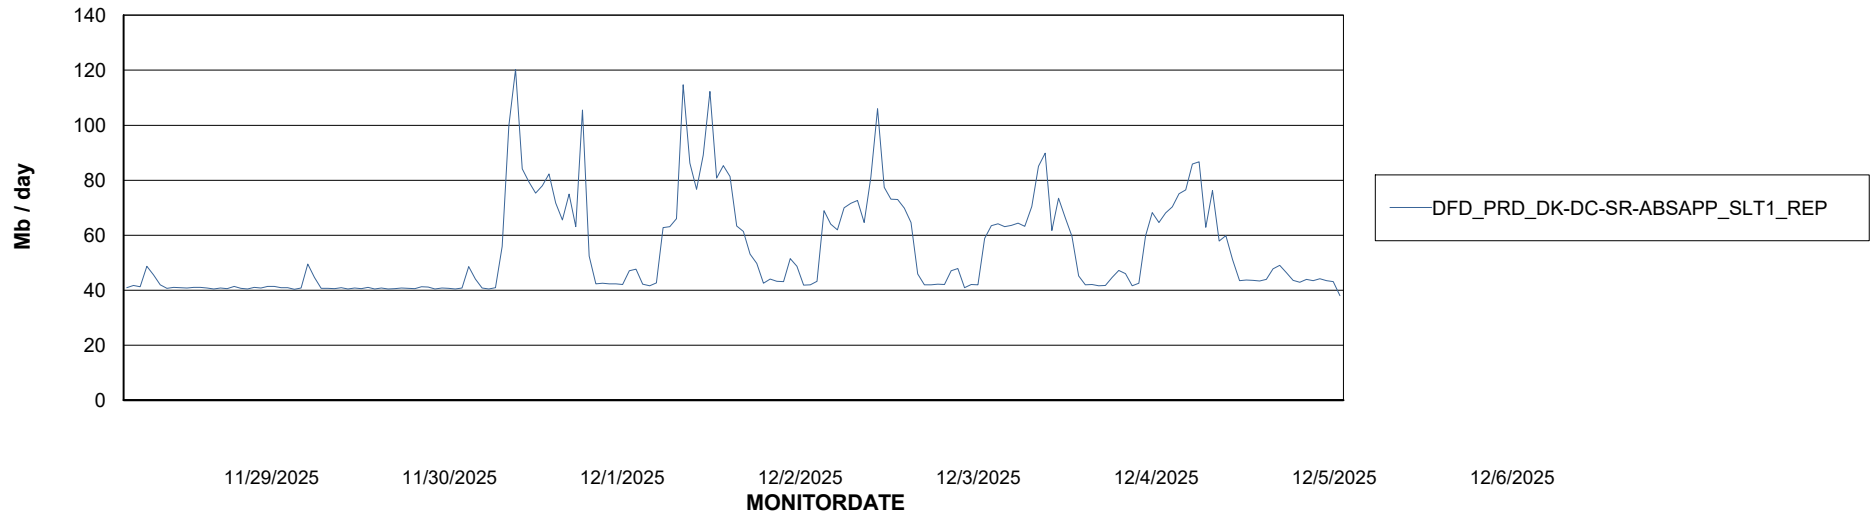

ABSSolute Application ReportServer Services

Avg memory used per ReportServer Service