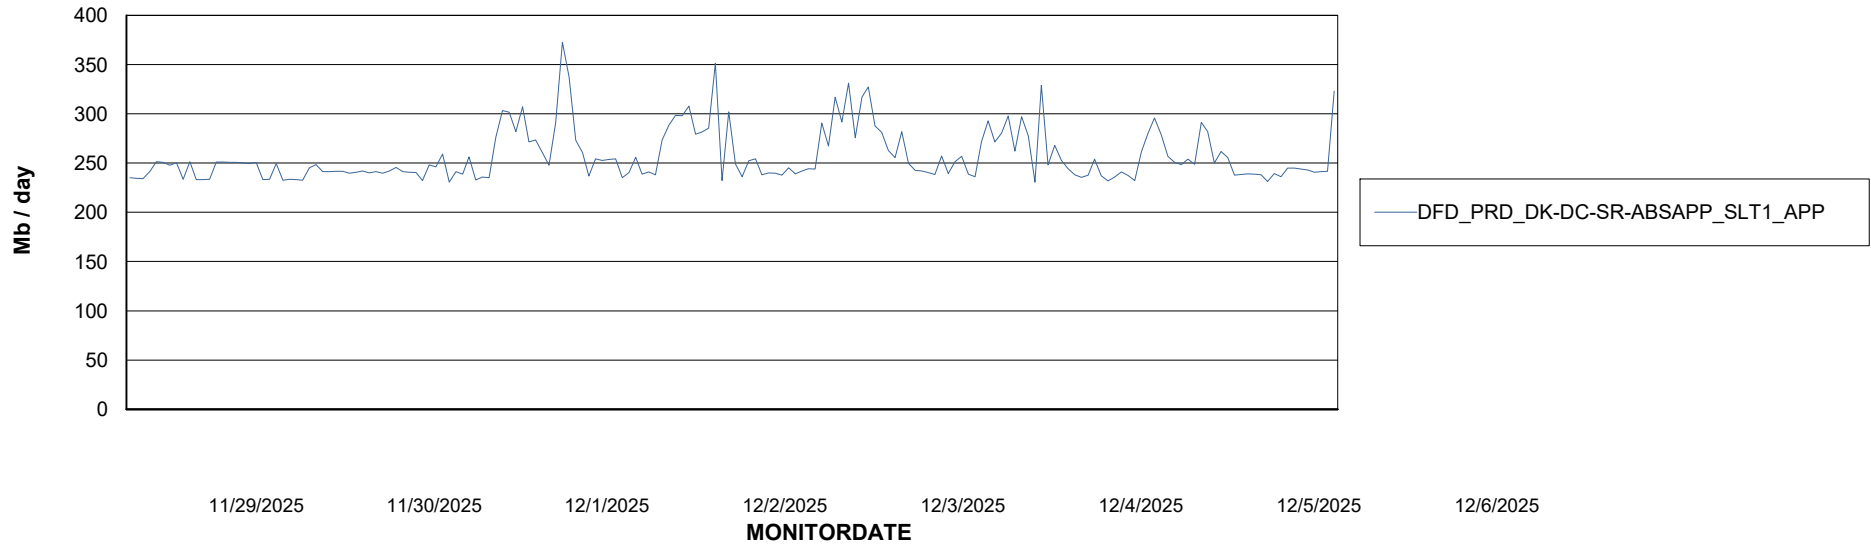

ABSSolute Application Server Services

Avg memory used per ABS Server Service