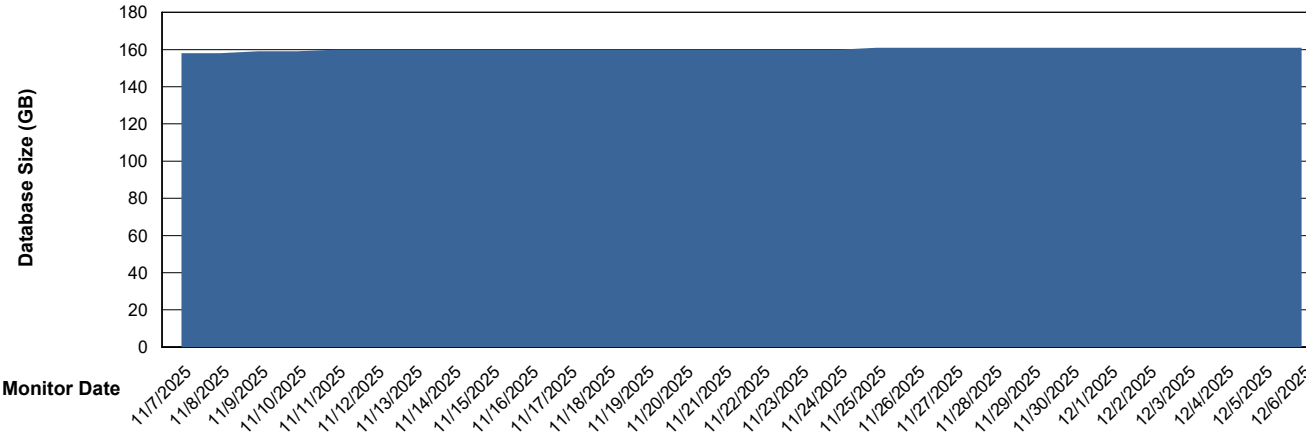

Database growth over last month

Database Tablespace DFD_PRD_DK-DC-SR-ABSDB_ABS1

Date	Tablespace Name	Filesize (Gb)	Usedsize (Gb)	Percentage free
12/6/2025	ABSDATA	101	46	54
	INDX	136	103	24
12/5/2025	ABSDATA	101	46	54
	INDX	136	103	24
12/4/2025	ABSDATA	101	46	54
	INDX	136	103	24
12/3/2025	ABSDATA	101	46	54
	INDX	136	103	24
12/2/2025	ABSDATA	101	46	54
	INDX	136	103	24
12/1/2025	ABSDATA	101	46	54
	INDX	136	103	24
11/30/2025	ABSDATA	101	46	54
	INDX	136	103	24