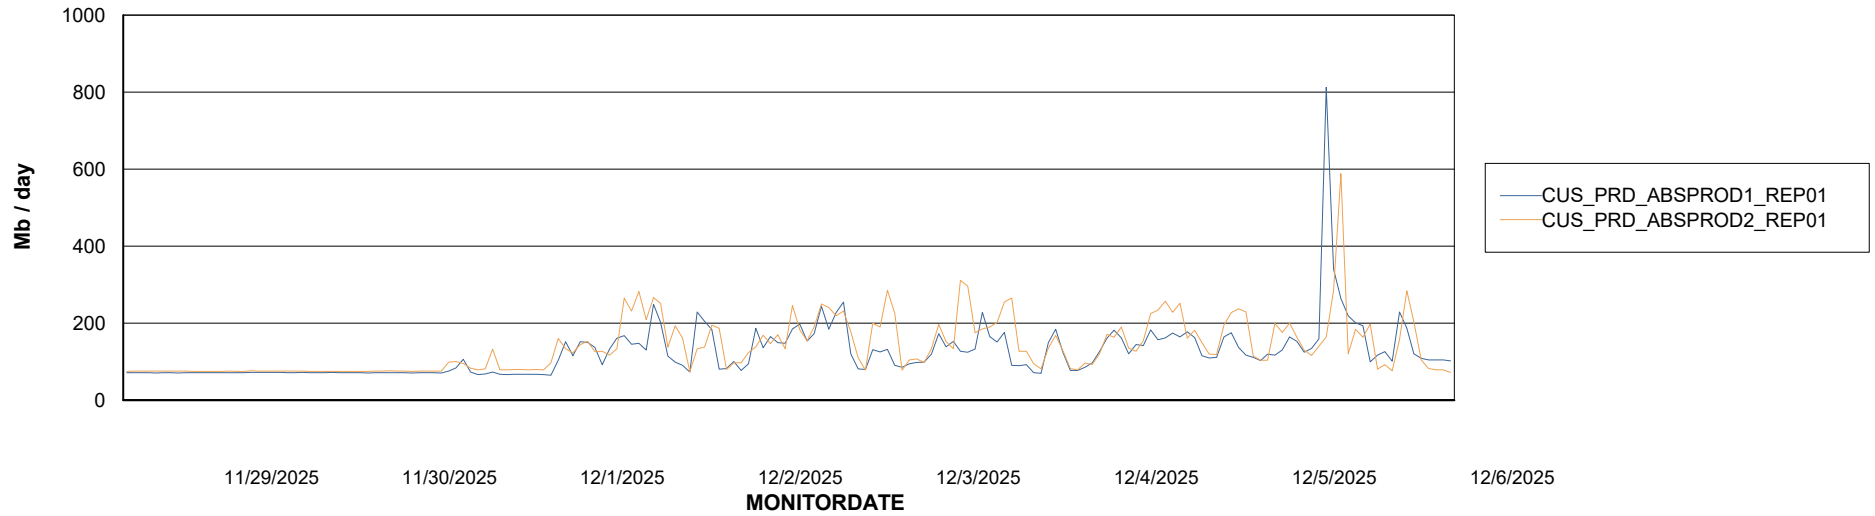

ABSSolute Application ReportServer Services

Avg memory used per ReportServer Service