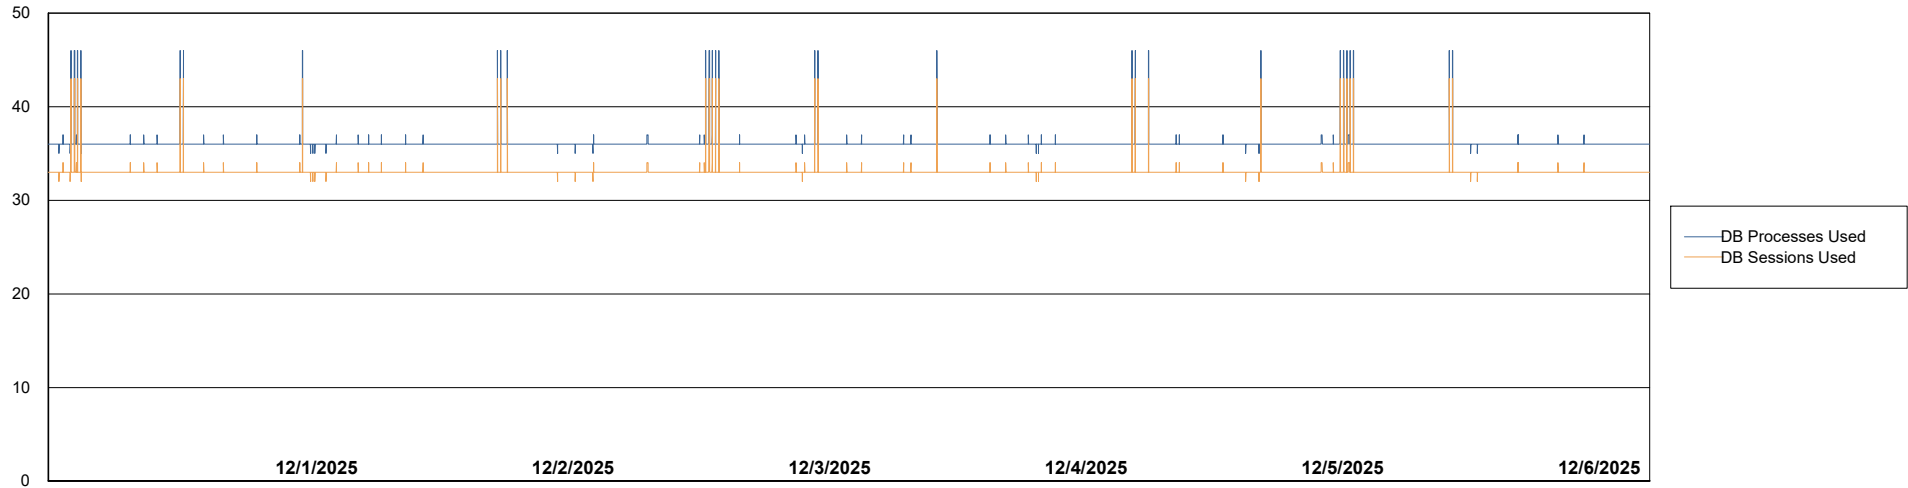

Database Performance CUS_PRD_ABSDB2_HSBABS1

DB Processes Max 1,000