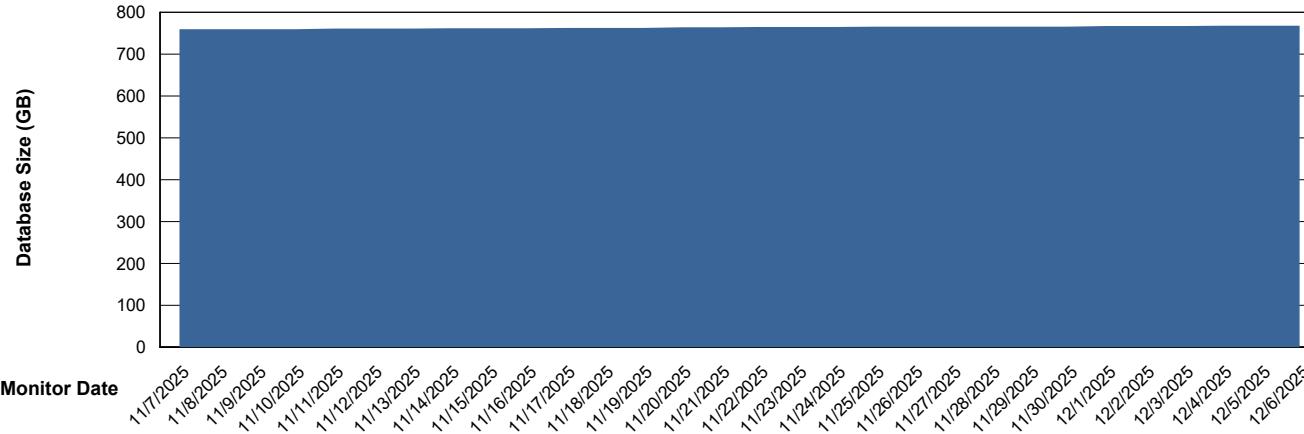

Weekly SLA Customer Report

Customer CUS_Production (24/7)
Database ID 131

Database Performance CUS_PRD_ABSDB1_ABS1

Weekly SLA Customer Report

Customer CUS_Production (24/7)
Database ID 131

Database Performance CUS_PRD_ABSDB2_HSBABS1

DB Processes Max 1,000

Weekly SLA Customer Report

Customer CUS_Production (24/7)
 Database ID 131

DATABASE SIZE CUS_PRD_ABSDB1_ABS1

Database growth over last month

Database Tablespace CUS_PRD_ABSDB1_ABS1

Date	Tablespace Name	Filesize (Gb)	Usedsize (Gb)	Percentage free
12/6/2025	ABSDATA	333	278	17
	INDX	566	475	16
12/5/2025	ABSDATA	333	278	17
	INDX	566	474	16
12/4/2025	ABSDATA	330	277	16
	INDX	566	474	16
12/3/2025	ABSDATA	330	277	16
	INDX	566	474	16
12/2/2025	ABSDATA	330	277	16
	INDX	566	474	16
12/1/2025	ABSDATA	330	277	16
	INDX	566	473	16
11/30/2025	ABSDATA	330	277	16
	INDX	566	473	16

Weekly SLA Customer Report

Customer CUS_Production (24/7)
Database ID 131

Standby Database Health CUS_Production (24/7)

Recovery lag for last 7 days

Weekly SLA Customer Report

Customer CUS_Production (24/7)
Database ID 131