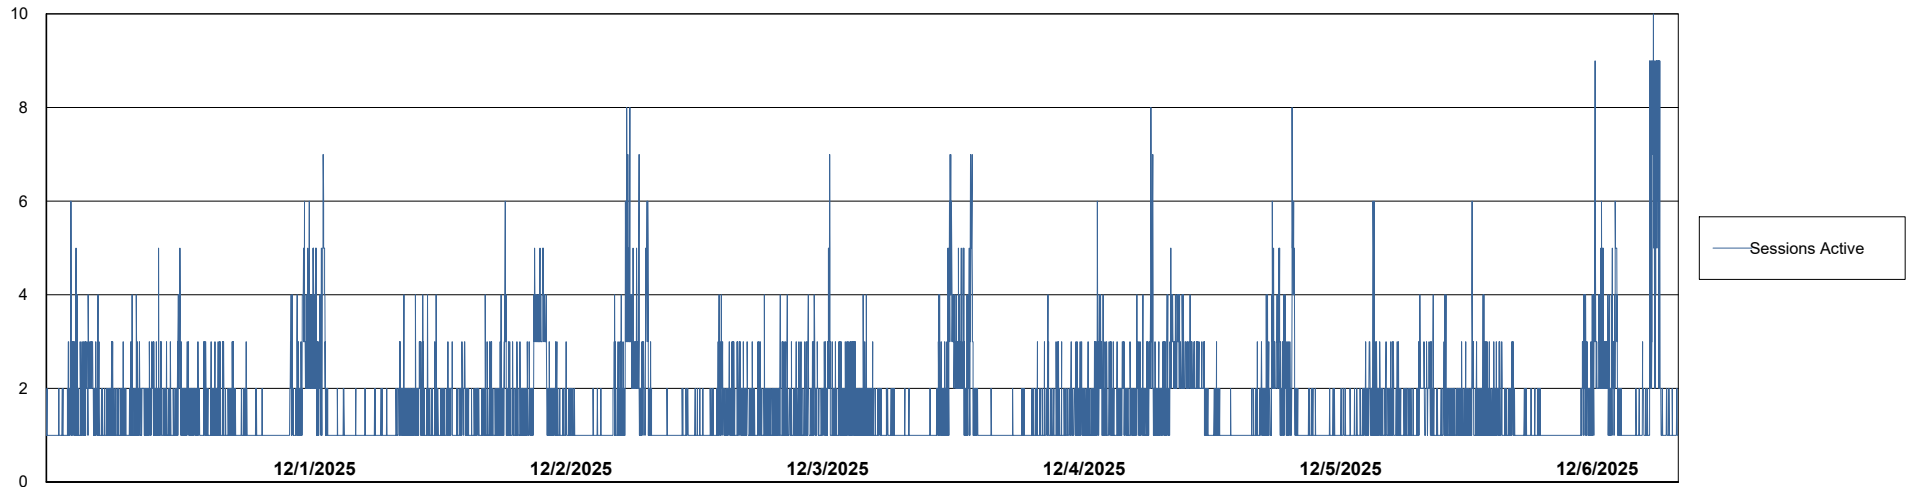

Database Performance CUS_PRD_ABSDB1_ABS1