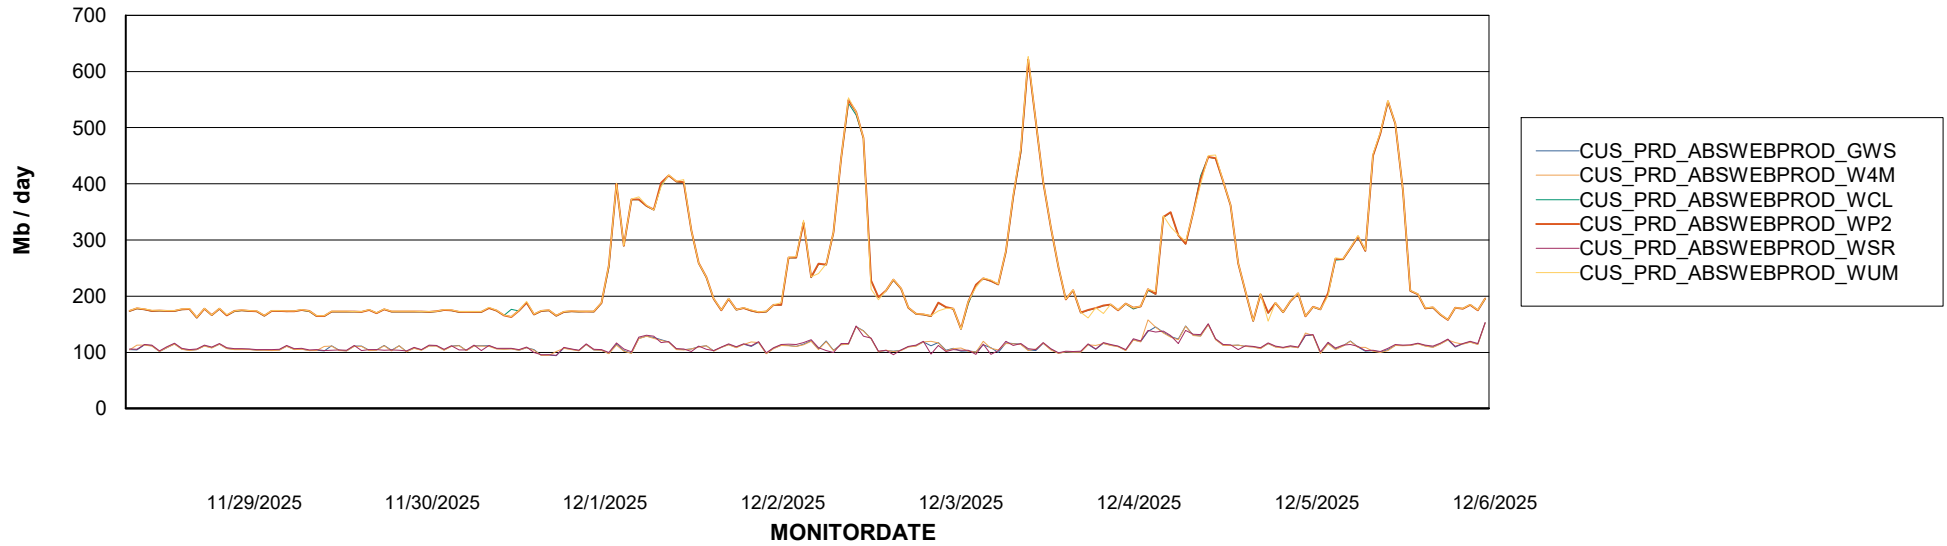

Avg memory used per ReportServer Service

Weekly SLA Customer Report

Customer CUS_Production (24/7)
Database ID 131

ABSSolute Web Component Services

Avg memory used per ABS Web component

Weekly SLA Customer Report