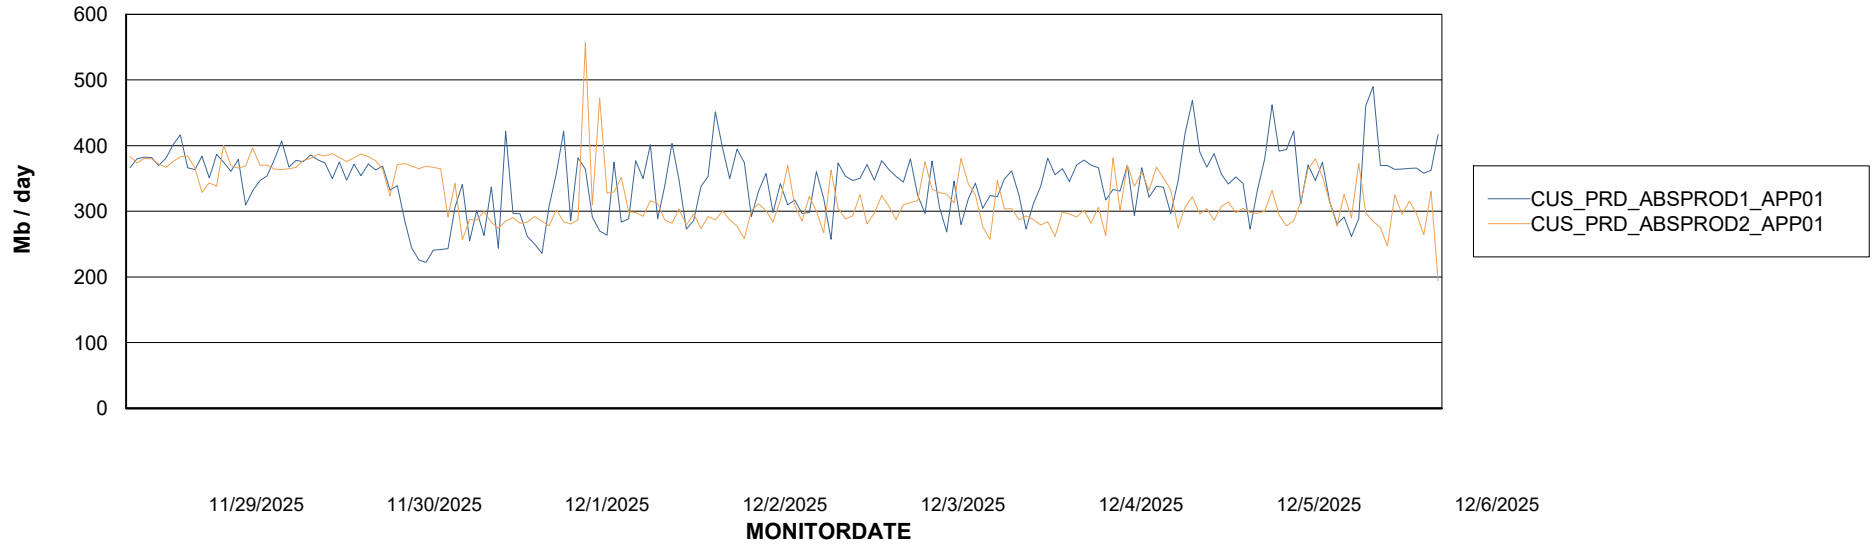

ABSSolute Application Server Services

Avg memory used per ABS Server Service