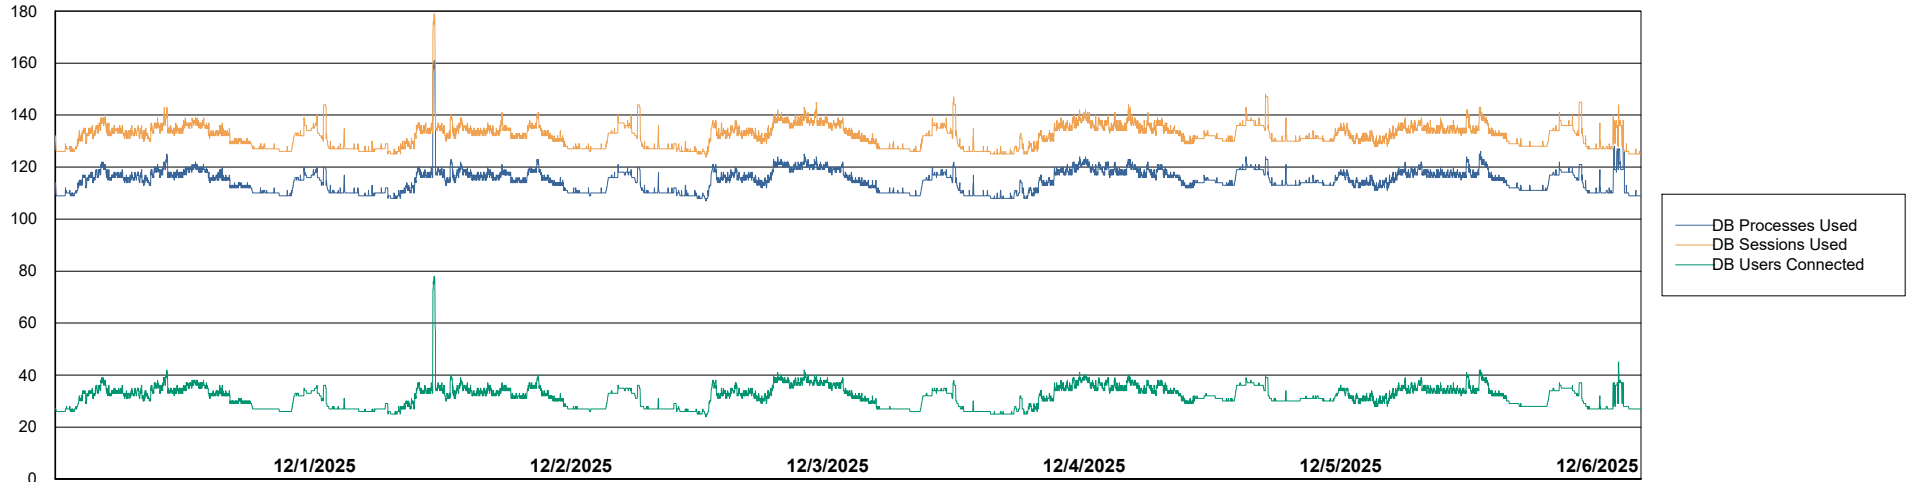

Database Performance CUS_PRD_ABSDB1_ABS1