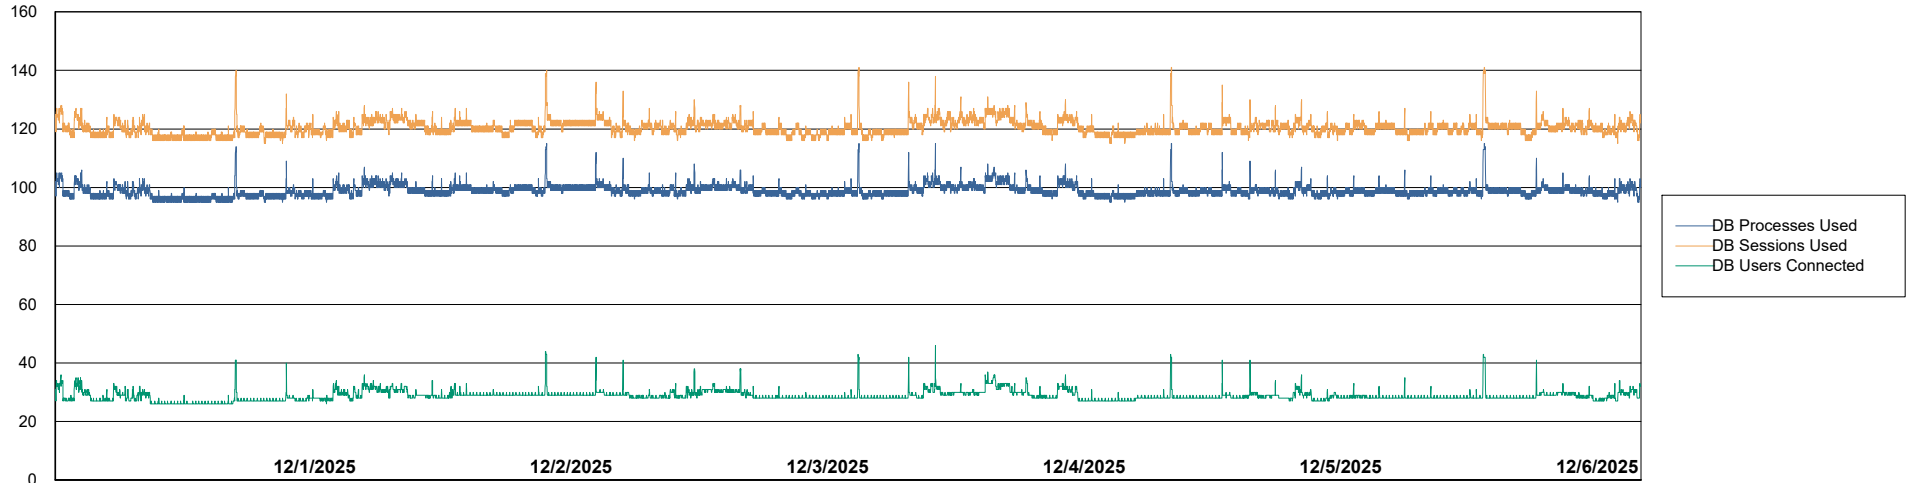

Weekly SLA Customer Report

Customer CTR OCI JED Production
Database ID 207

Database Performance CTR-BI-JED_ABS1

Weekly SLA Customer Report

Customer CTR OCI JED Production
Database ID 207

Database Performance CTR-DBS1-JED_PROD_ABS1