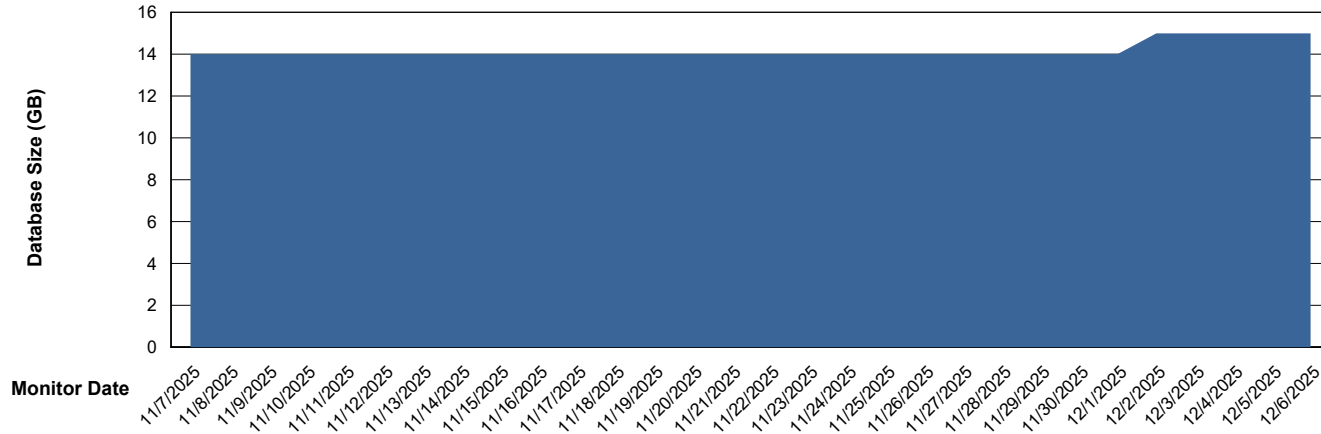

Weekly SLA Customer Report

Customer CTR OCI JED Production
Database ID 207

Database Performance CTR-DBS2-JED_PROD_HSBABS1

DB Processes Max 0
DB Processes Max 4
DB Processes Max 1,000

Weekly SLA Customer Report

Customer CTR OCI JED Production
Database ID 207

DATABASE SIZE CTR-BI-JED_ABS1

Database growth over last month

DATABASE SIZE CTR-DBS1-JED_PROD_ABS1

Database growth over last month

Weekly SLA Customer Report