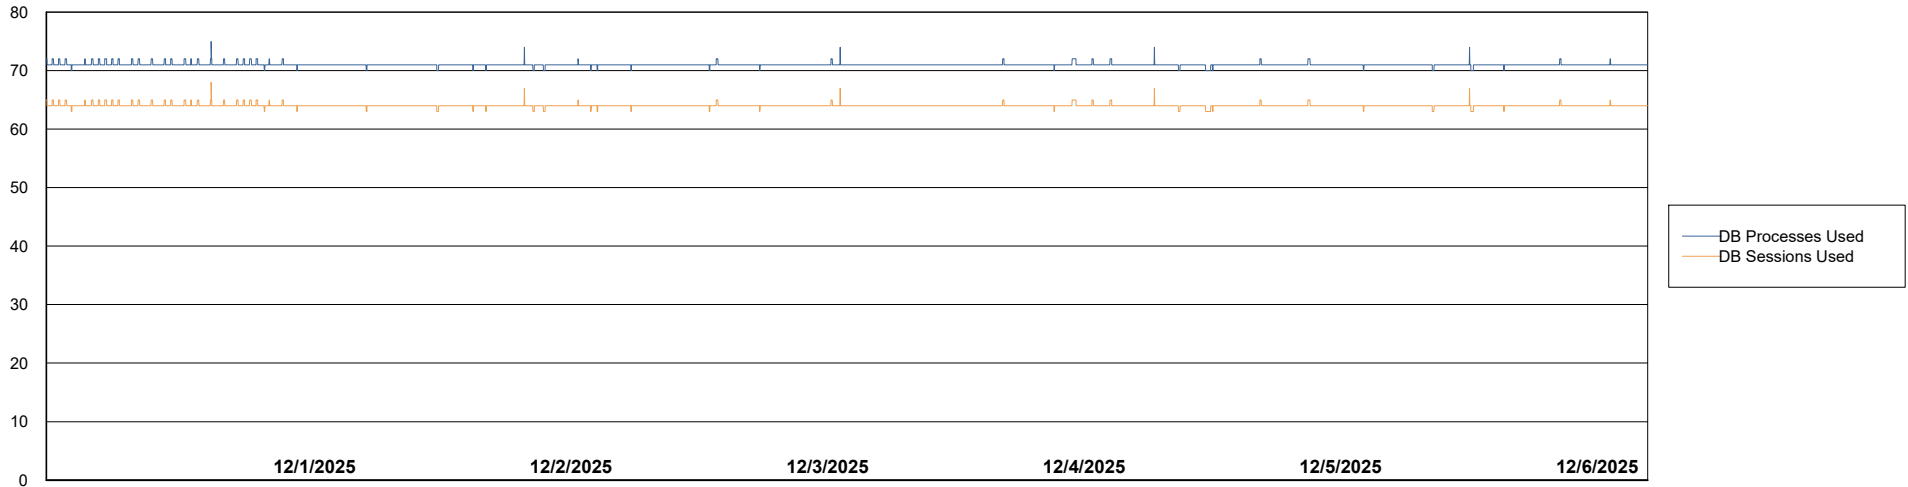

Database Performance CTR-DBS2-JED_PROD_HSBABS1

DB Processes Max 0
DB Processes Max 4
DB Processes Max 1,000