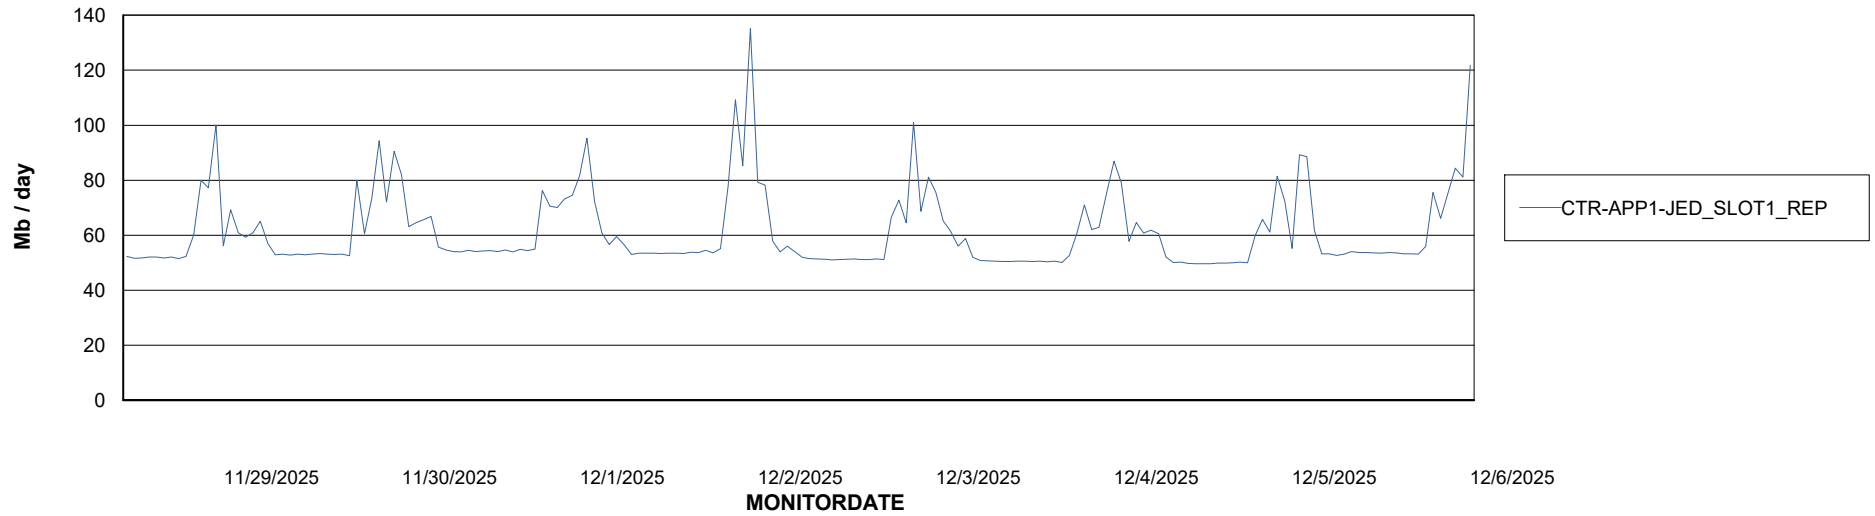

Avg users per day per ABS server

Weekly SLA Customer Report

Customer CTR OCI JED Production
Database ID 207

ABSSolute Application ReportServer Services

Avg memory used per ReportServer Service

Weekly SLA Customer Report