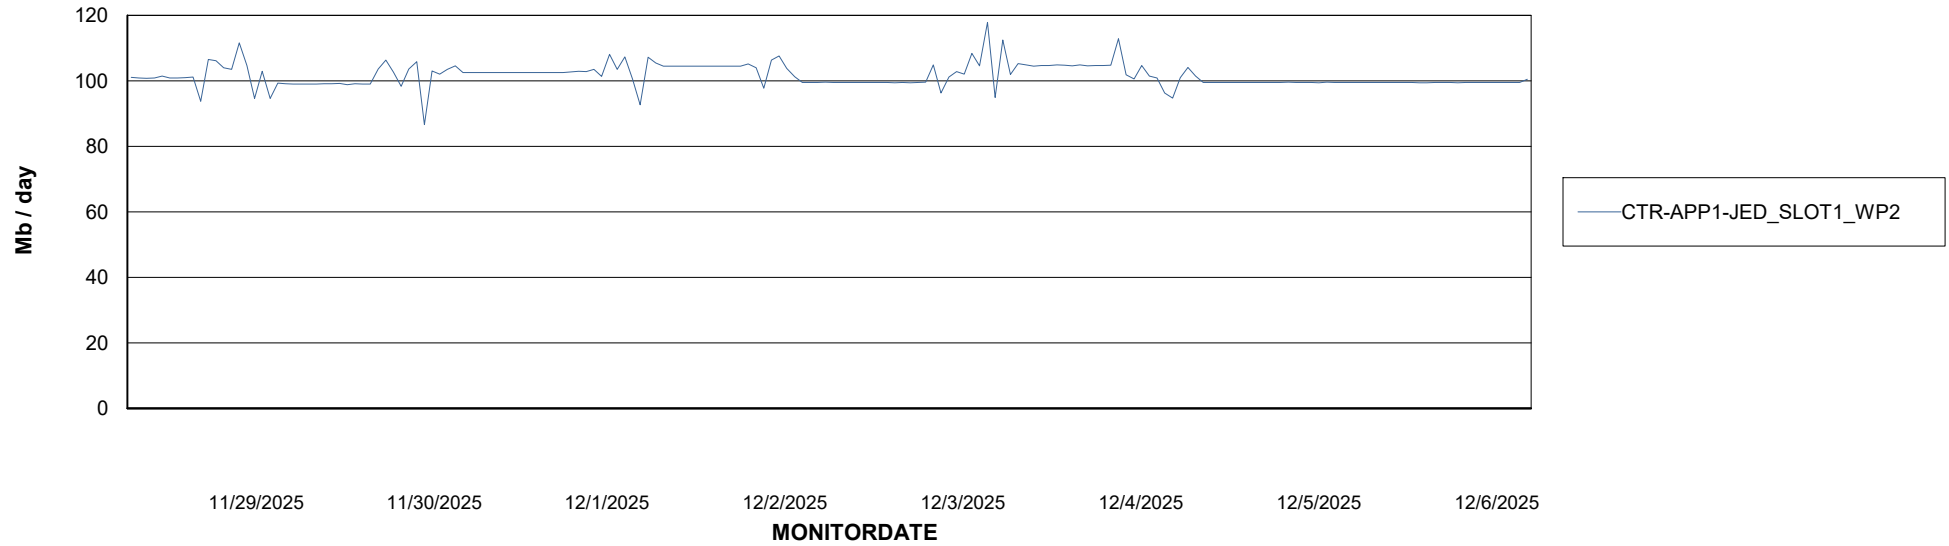

ABSSolute Web Component Services

Avg memory used per ABS Web component