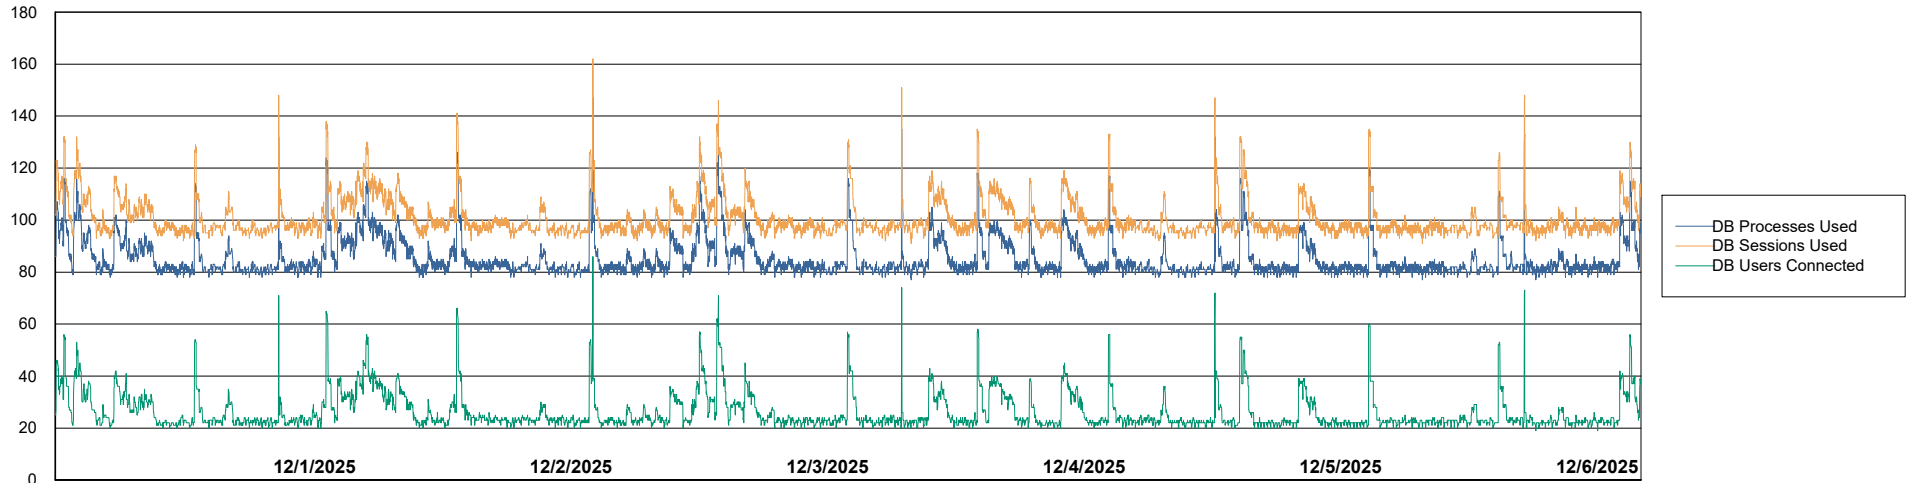

Database Performance CTR-BI-JED_ABS1