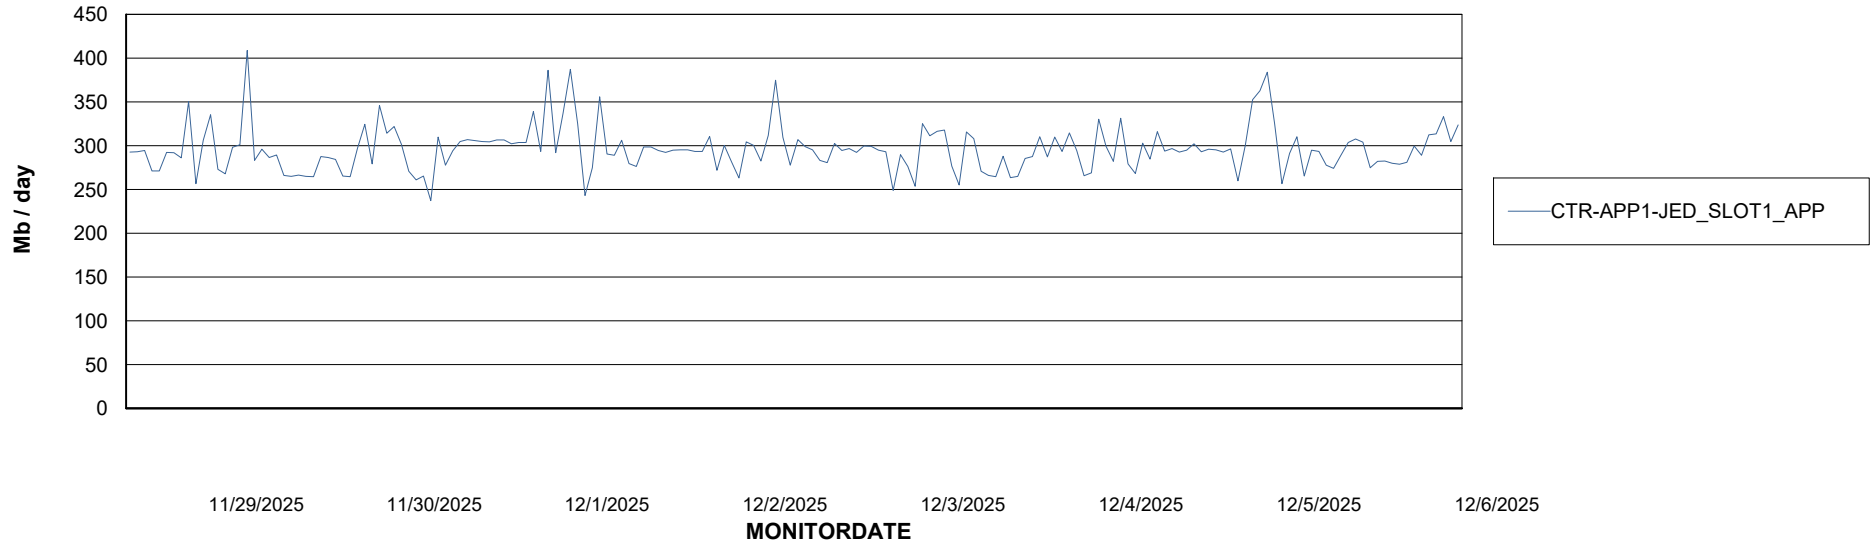

Standby Database Health CTR OCI JED Production

Recovery lag for last 7 days

Weekly SLA Customer Report

Customer CTR OCI JED Production
Database ID 207

ABSolute Application Server Services

Avg memory used per ABS Server Service