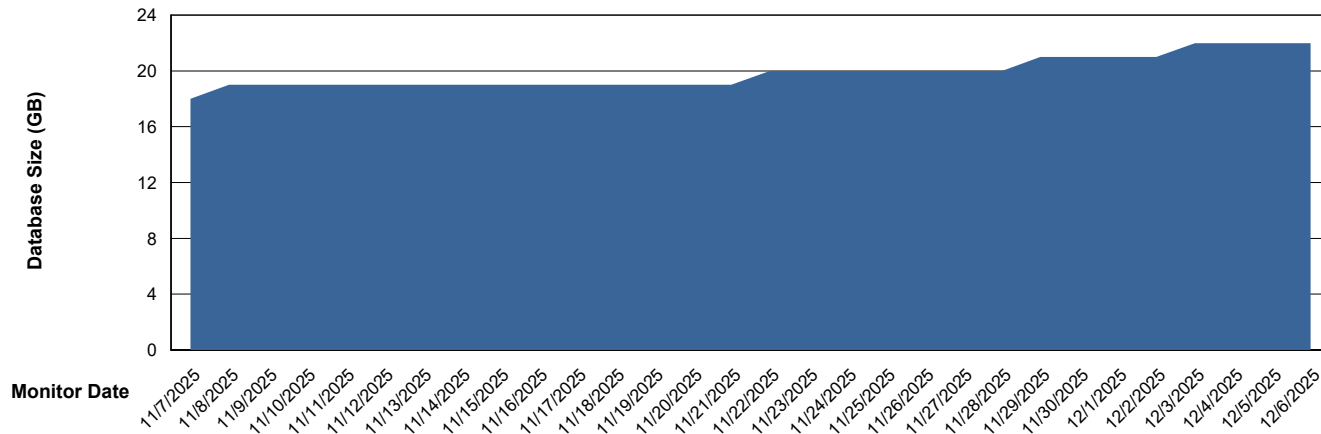

Customer CTR OCI JED Production
Database ID 207

DATABASE SIZE CTR-BI-JED_ABS1

Database growth over last month

DATABASE SIZE CTR-DBS1-JED_PROD_ABS1

Database growth over last month

Weekly SLA Customer Report